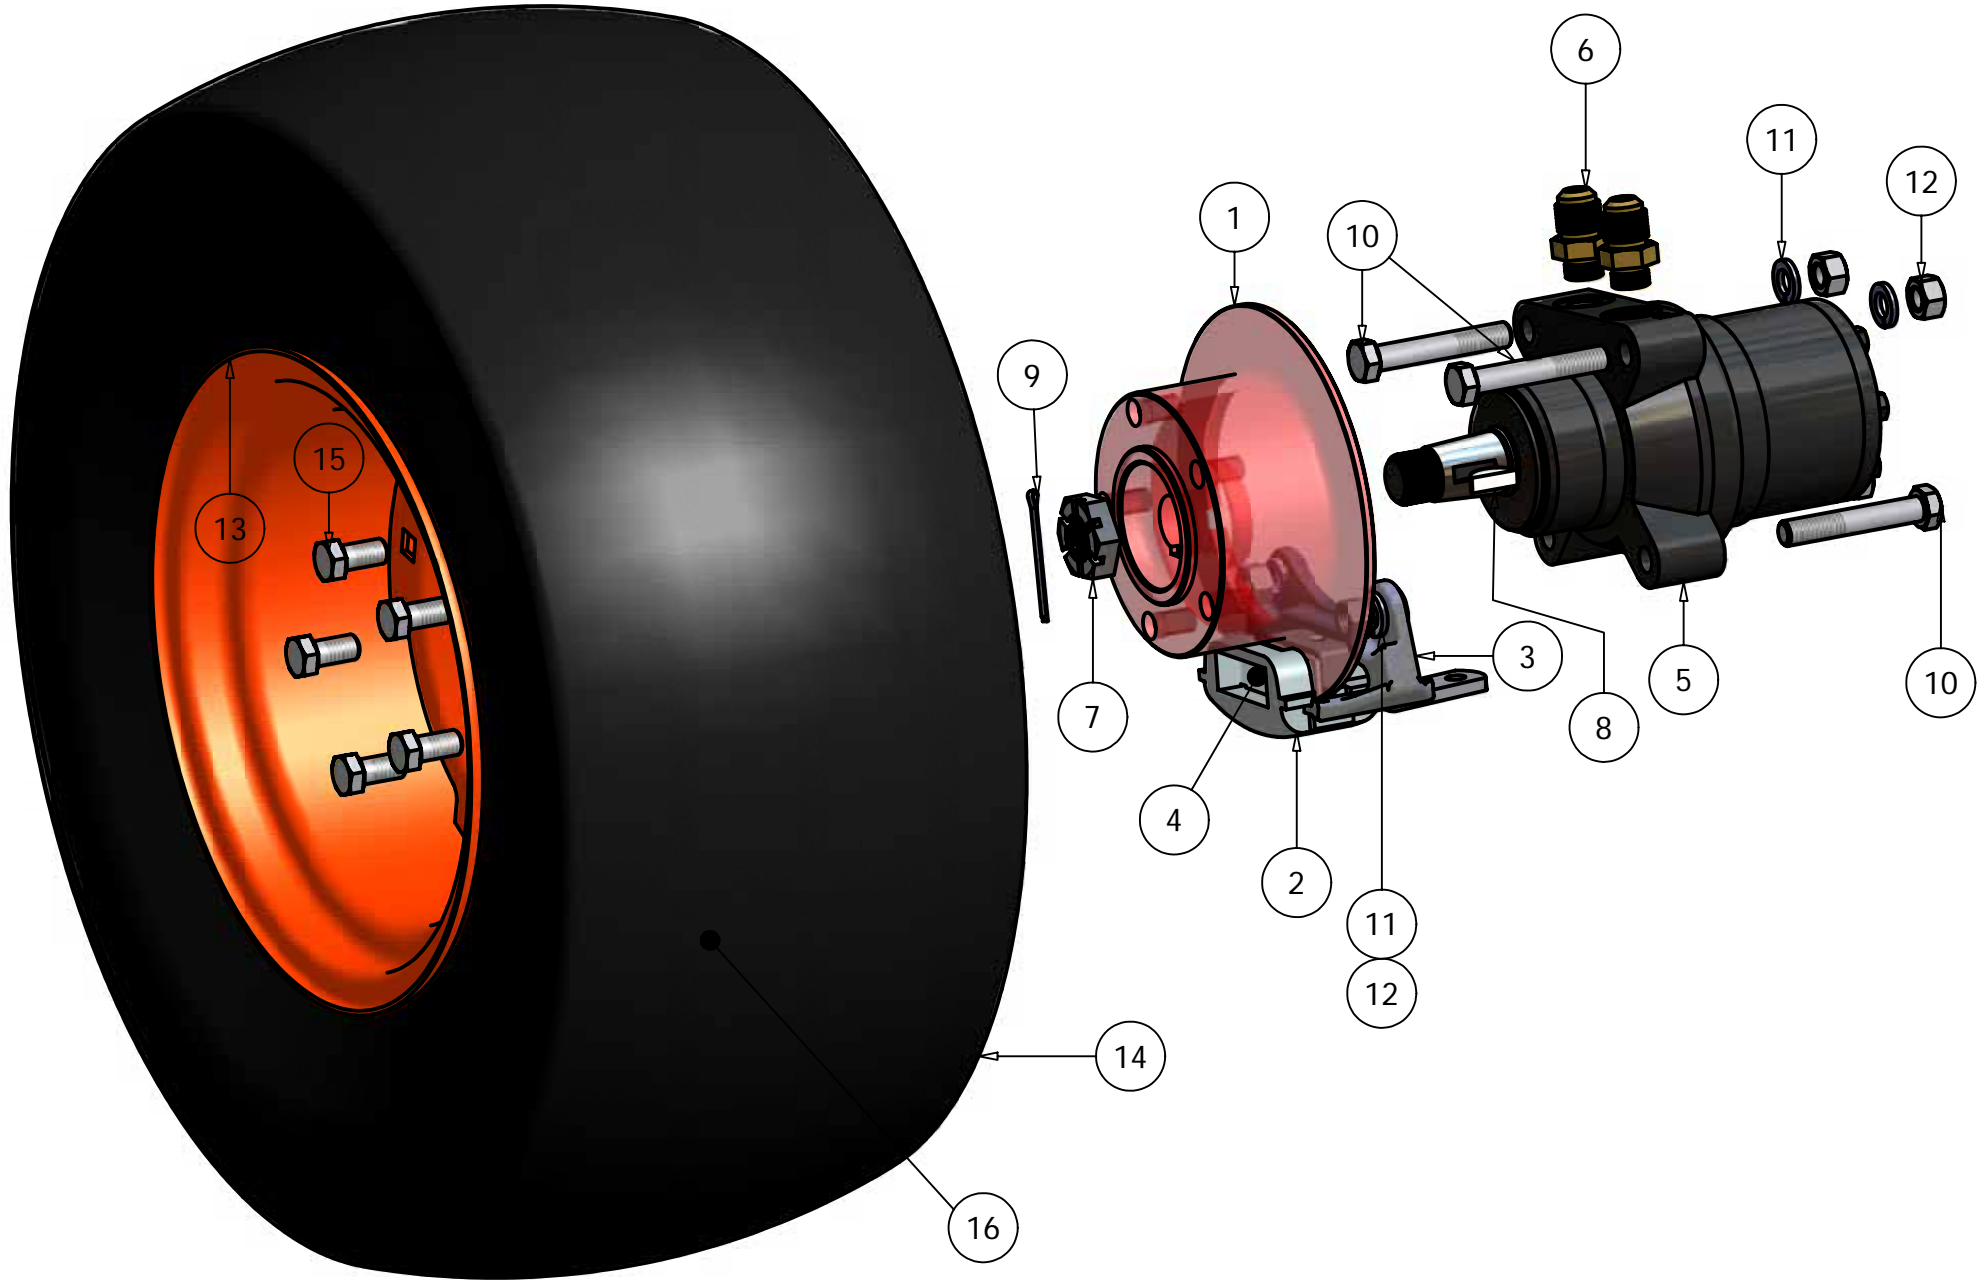

Wheel Motor/Tire and Wheel Assembly (AOS)

Wheel Motor/ Tire and Wheel Assmebly			
ITEM	QTY	PART NUMBER	DESCRIPTION
1	1	092-5201-00	Brake Disc
2	1	016-1610-98/016-1609-98	Right Brake Assmebly/ Left
3	1	039-8936-00	Brake Casting
4	1	016-9998-00	Brake Pads
5	1	015-5302-00/ 015-5303-00	Right Wheel Motor/ Left
6	2	024-5204-00	3" Hydraulic Fitting
7	1	013-7050-00	Castle Nut
8	1	042-7041-00	Woodruff Key
9	1	020-7022-00	1/8" x 2 1/4" Cotter #8
10	4	018-7016-00	1/2" x 3" Hex Bolt
11	4	019-5007-00	1/2" Lock Washer
12	4	013-7018-00	1/2" Hex Nut
13	1	022-7033-00	12" Rim - AOS Models
14	1	022-7032-00	26x12-12 Tire - AOS Models
15	5	018-7033-00	1/2" x 1" Lug Bolt (Fine Thread)
16	1	022-7031-00	26 x 12-12 Tire and Wheel Assembly