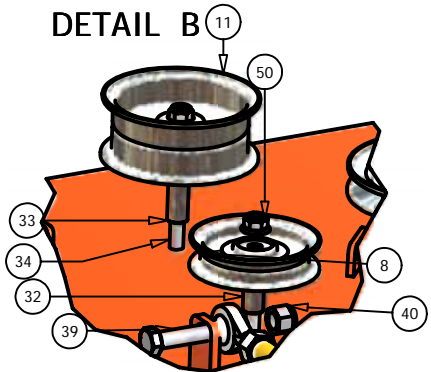

DETAIL A

DETAIL C