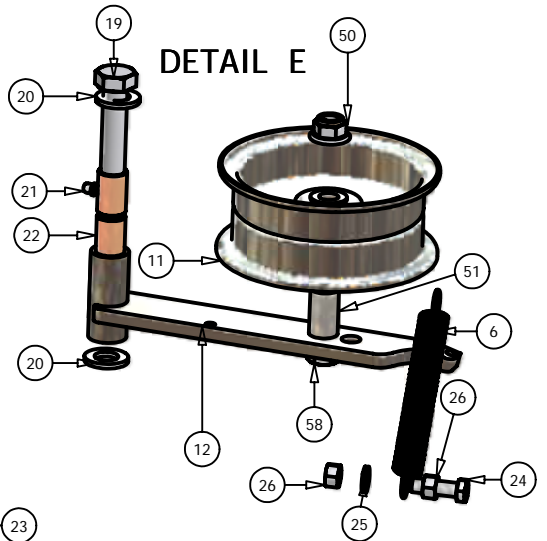

72" Deck

DETAIL B

DETAIL D

DETAIL A

DETAIL C

DETAIL E

72" Deck			
ITEM	QTY	PART NUMBER	DESCRIPTION
1	1	041-0236-00	72" Deck Belt
2	1	060-7205-00	72" Deck
3	3	038-7230-00	72" Fusion Blade
4	3	037-6015-00	Spindle
5	2	014-7204-00	Pulley Guard
6	1	034-9035-00	Deck Idler Spring
7	3	033-7203-00	7" Deck Pulley
8	2	033-6001-00	4 3/4" Idler Pulley
9	2	031-6028-00	Deck Support Arm (Right)
10	2	031-6027-00	Deck Support Arm (Left)
11	2	033-5001-01	5 3/4" Flat Idler Pulley
12	1	039-6936-00	Deck Idler Arm
13	2	048-6056-00	Turnbuckle
14	2	046-6044-00	Female Yoke
15	2	046-6048-00	Male Yoke
16	2	047-6047-00	3" Chain
17	4	045-6043-00	5/16" Knob
18	6	022-5234-00	Anti-Scalp Rollers
19	1	018-5311-00	5/8" x 4" Hex Bolt
20	2	019-6017-00	.635 ID Plastic Washer
21	1	024-6034-00	Grease Fitting (Drive-In Type)
22	2	032-6033-00	5/8" ID x 1 1/8" Brass Bushing
23	2	018-6036-00	1/2" x 2 1/2" Hex Bolt
24	5	018-6012-00	3/8" x 1 1/4" Hex Bolt
25	13	019-5037-00	3/8" Lock Washer
26	17	013-6014-00	3/8" Hex Nut
27	18	018-5040-00	3/8" x 1 1/4" Hex Bolt
28	3	018-6019-00	1/2" x 1 1/2" Fine Thread Bolt
29	3	019-5007-00	1/2" Lock Washer
30	3	018-6021-00	5/8" x 1.5" Fine Threaded Bolt
31	3	019-4807-00	5/8" Lock Washer
32	2	025-5338-00	1 1/2" Pulley Spacer
33	1	025-5339-00	1 3/4" Pulley Spacer
34	1	018-6054-00	1/2" x 3 1/2" Bolt
35	6	013-5300-00	1/2" Flange Nut
36	6	018-5015-00	5/16" x 1" Hex Bolt
37	6	018-5019-00	1/2" x 4" Bolt (Grade 8)
38	2	013-6058-00	3/4" Left Handed Nut
39	4	018-6059-00	5/8" x 2 1/2" Hex Bolt
40	4	013-7021-00	5/8" Nylock Nut
41	2	013-6051-00	3/8" Fine Threaded Jam Nut
42	12	013-5041-00	3/8" Nylock Nut
43	2	019-5029-00	3/8" Flat Washer
44	3	018-5250-00	3/8" x 3/4" Hex Bolt
45	2	019-6042-00	.360 ID Plastic Washer
46	2	013-8047-00	5/16" Nylock Nut
47	4	019-5010-00	1/2" Brass Washer
48	2	018-7050-00	1/2" x 4 1/2" Bolt
49	3	019-6020-00	1/2" Cupped Washer
50	14	013-8050-00	1/2" Flange Lock Nut
51	1	025-5337-00	1 1/4" Pulley Spacer
52	3	030-6029-00	3/8" Set Screw
53	1	039-4880-00	2007 Hanger Plate
54	1	210-6005-00	Rubber Side Discharge
55	5	018-5020-00	5/16" x 1 1/2" Carriage Bolt
56	5	013-8049-00	5/16" Nylock Flange Nut
57	1	039-4881-00	2007 Lower Hanger Plate
58	1	018-7016-00	1/2" x 3" Bolt
59	1	206-6017-00	2007 Lower Hanger Plate