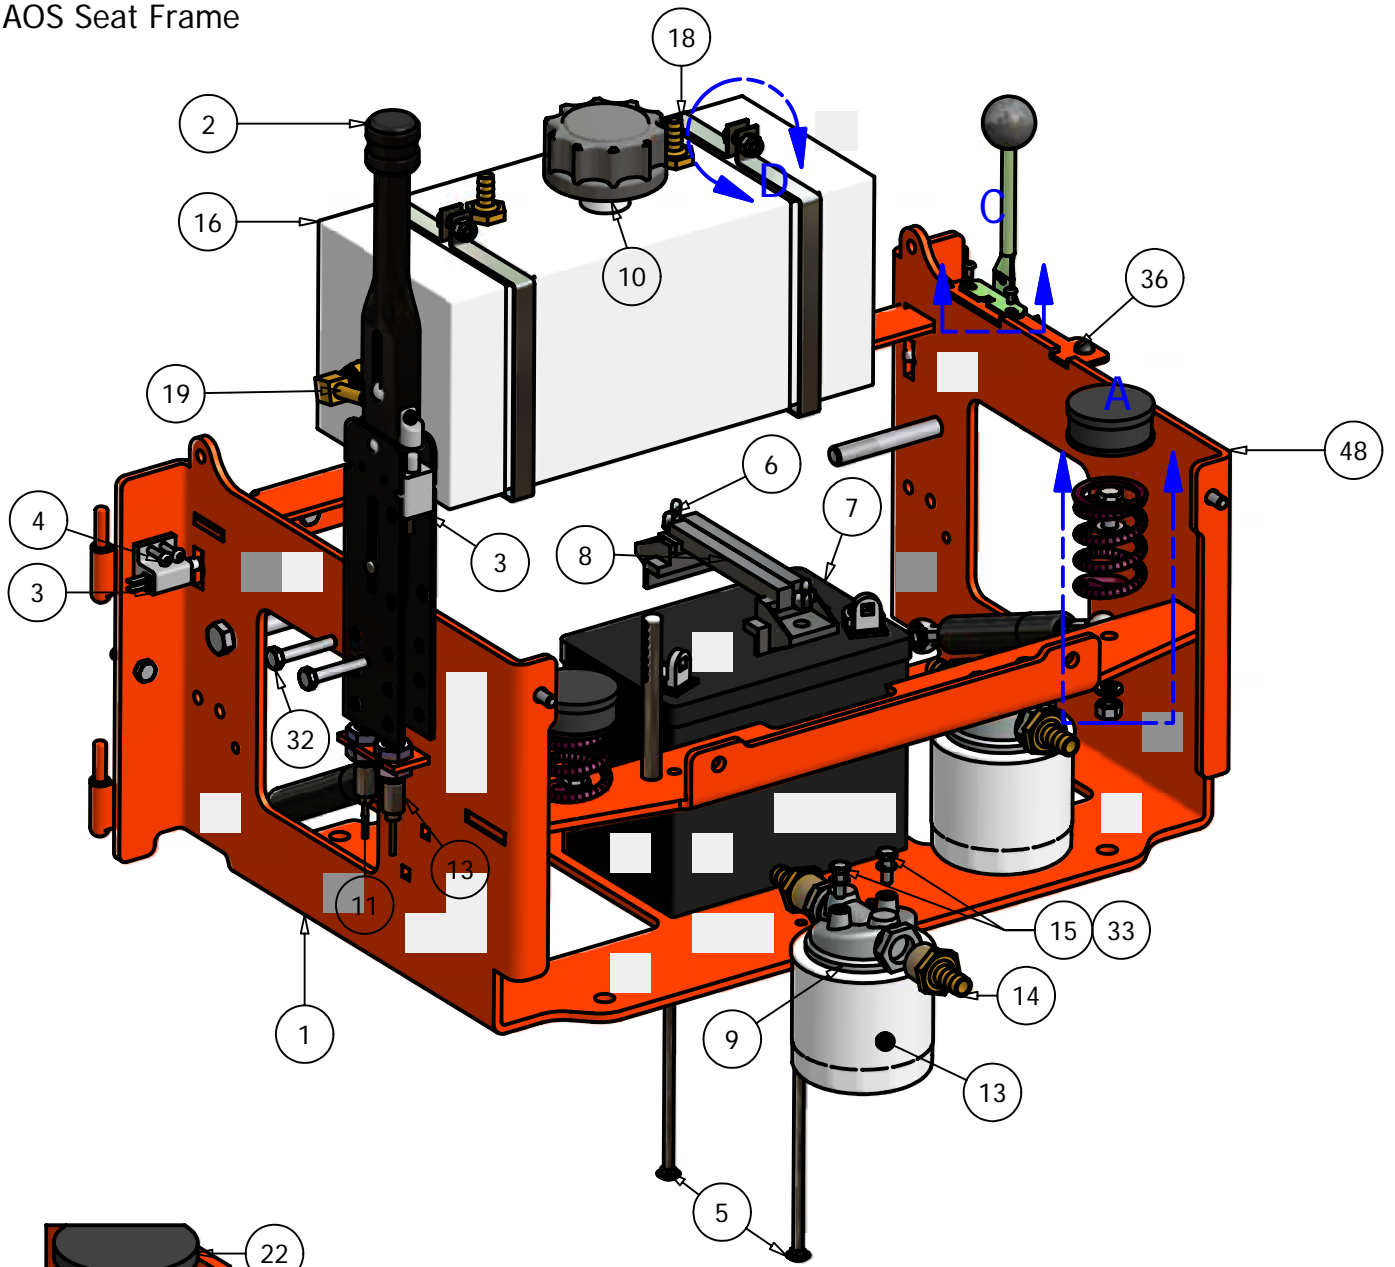

AOS Seat Frame

DETAIL A

Seat Frame			
ITEM	QTY	PART NUMBER	DESCRIPTION
1	1	080-6010-00	Seat Frame
2	1	069-8054-00	Brake Lever
3	3	077-8073-00	Brake Handle Switch
4	4	018-8056-00	1024 x 1" Bolt
5	2	018-8051-00	9" Stove Bolt for Diesel (Aos gets 8")
6	2	013-8051-00	1/4" Wing Nut
7	1	068-8049-00	Battery
8	1	043-8929-00	Battery hold-down
9	2	062-8013-00	Filter Head
10	1	066-8048-00	Hydraulic Tank Cap
11	1	064-8055-00	Short Brake Cable
12	1	064-8056-00	Long Brake Cable
13	2	063-8014-00	Hydraulic Filter
14	4	024-5050-00	1/2" x 1/2" Filter Head Fitting
15	4	018-8052-00	1/4" x 3/4" Hex Bolt
16	1	067-9016-00	Hydraulic Tank
17	2	213-6001-00	Hydraulic Tank Strap
18	2	024-5205-00	3/8" X 3/8" Hose Barb
19	2	024-5203-00	1/2" x 1/2" Filter Head Fitting (90 Degree)
20	1	055-8017-00	Throttle
21	2	034-8045-00	Seat Spring
22	2	014-8047-00	1 1/2" Spring Cap Cover
23	2	019-5029-00	3/8" Flat Washer
24	2	018-6012-00	3/8" x 1 1/2" Hex Bolt
25	4	019-5037-00	3/8" Lock Washer
26	8	013-6014-00	3/8" Hex Nut
27	12	019-8051-00	5/16" Lock Washer
28	8	019-8044-00	5/16" Flat Washer
29	1	054-8016-00	Choke
30	1	013-8047-00	5/16" Nylock Nut
31	2	018-5200-00	1024 X 5/8" Buttonhead Bolt
32	2	018-8059-00	5/16" x 1 3/4" Hex Bolt
33	4	019-4008-00	1/4" Lock Washer
34	4	018-8063-00	5/16" x 3/4" Hex Bolt
35	1	029-8059-00	Piezo Buzzer- 27 Kawasaki Only
36	1	071-3000-00	Seat
37	1	026-2006-00	Seat Plate