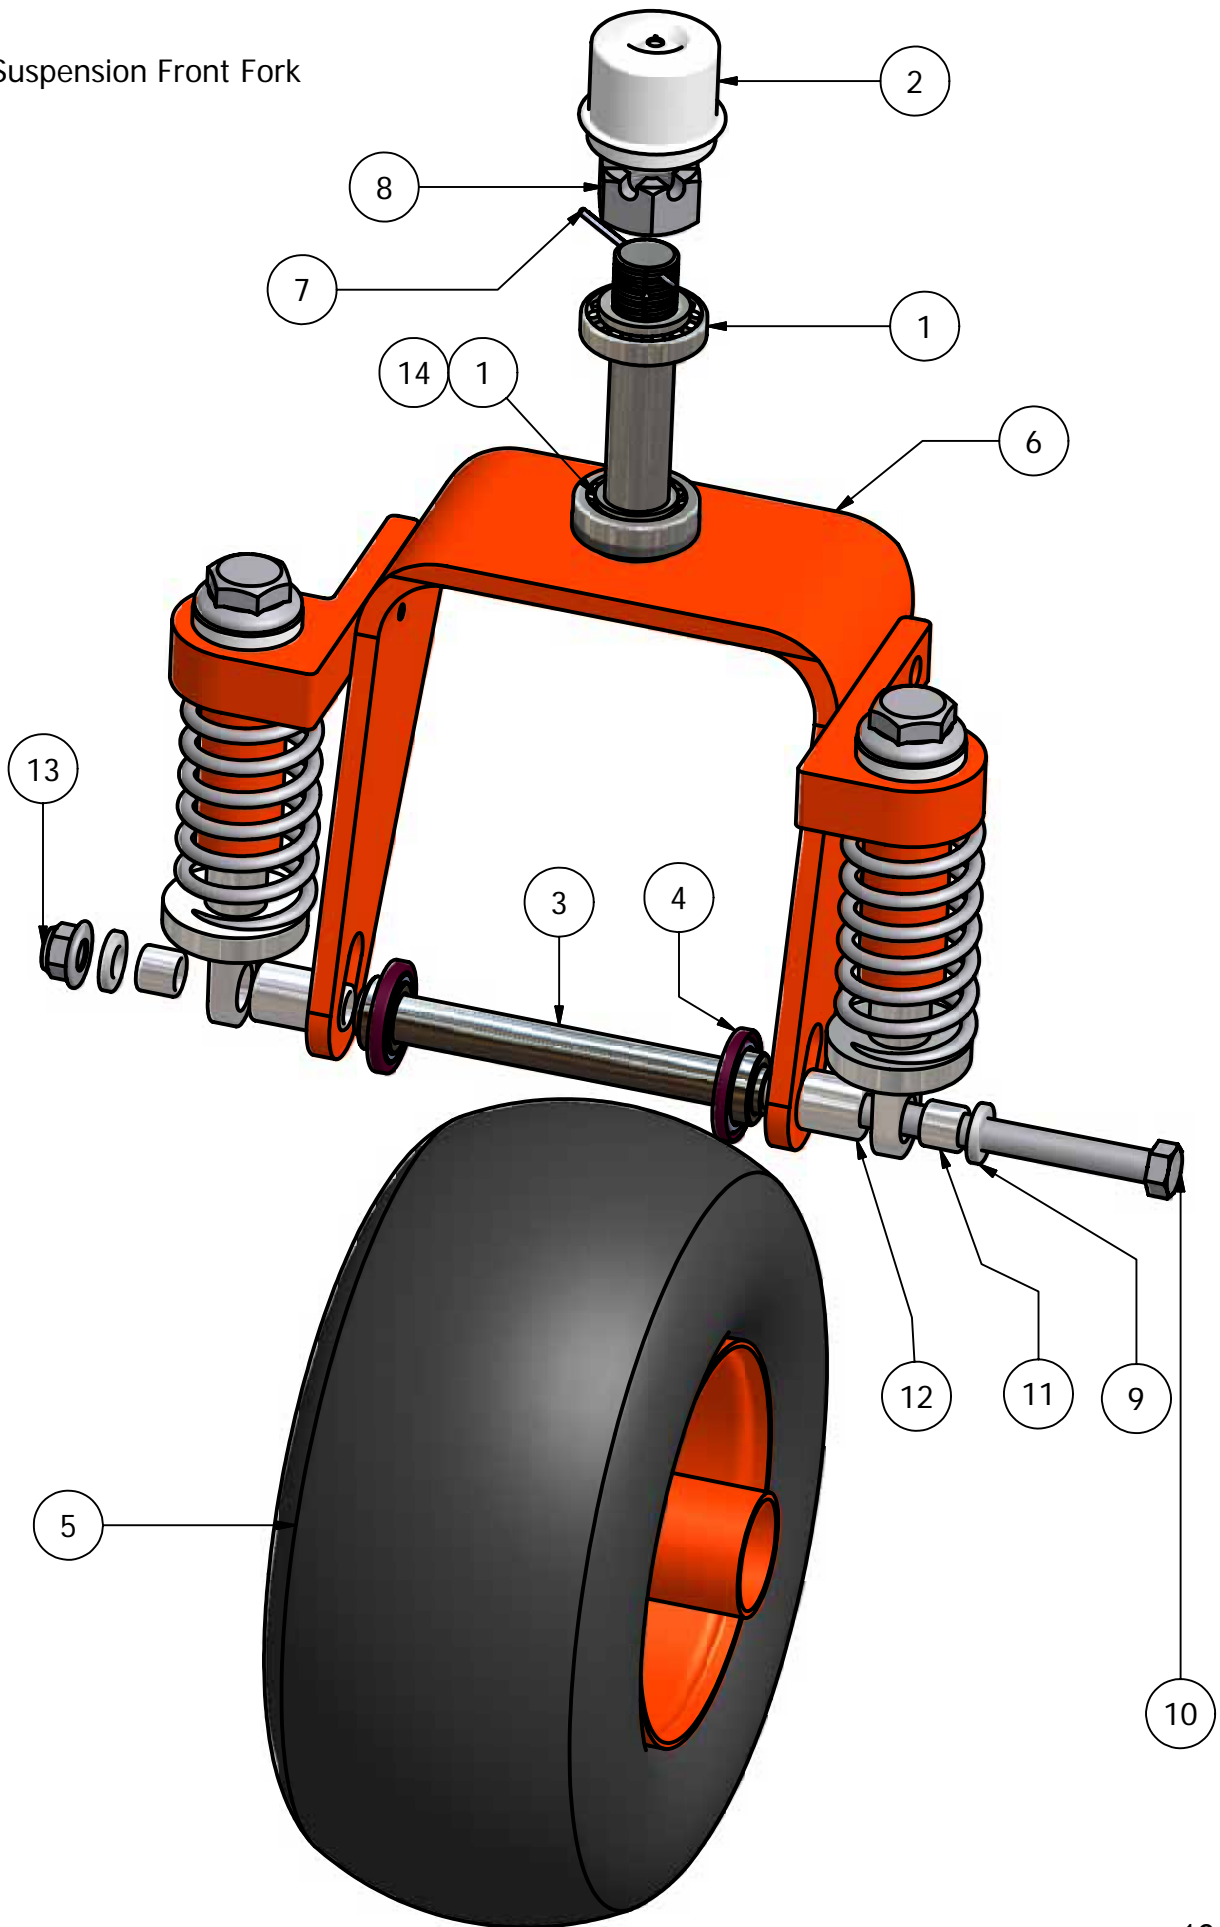

Suspension Front Fork

Parts List			
ITEM	QTY	PART NUMBER	DESCRIPTION
1	2	010-7001-00	Bearing
2	1	014-7005-00	Dust Cover
3	1	025-5202-00	7" x 1/2" ID Tire Spacer
4	2	022-7009-00	5/8" Bearing
5	1	022-2006-00	13" x 6.50 - 6 Tire and Orange Wheel
6	1	023-7914-00	Suspension Front Fork
7	1	020-7022-00	1/8" x 2 1/4" Cotter #8
8	1	013-7004-00	1" Fine Threaded Castle Nut
9	2	019-5008-00	1/2" Flat Washer for Suspension
10	1	018-2017-00	1/2" x 13" Bolt
11	4	025-2050-00	1/2" x 5/8" Spacer for Suspension
12	2	025-2051-00	1/2" x 1 1/16" Spacer for Suspension
13	1	013-8050-00	1/2" Flange Lock Nut
14	1	011-7002-00	Race