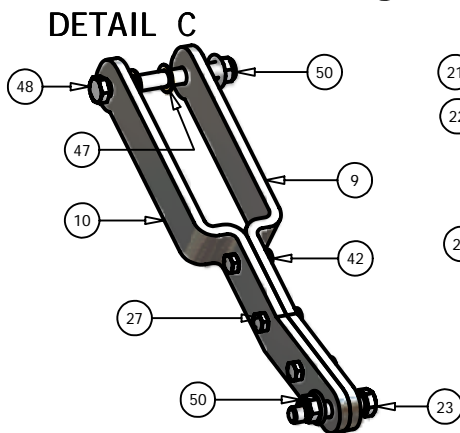

72" Deck

DETAIL B

DETAIL D

DETAIL A

DETAIL C

DETAIL E

72" Deck			
ITEM	QTY	PART NUMBER	DESCRIPTION
1	1	041-0236-00	72" Deck Belt
2	1	060-7205-00	72" Deck
3	3	038-7230-00	72" Fusion Blade
4	3	037-6015-00	Spindle
5	2	014-7204-00	Pulley Guard
6	1	034-9035-00	Deck Idler Spring
7	3	033-7203-00	7" Deck Pulley
8	2	033-6001-00	4 3/4" Idler Pulley
9	2	031-6028-00	Deck Support Arm (Right)
10	2	031-6027-00	Deck Support Arm (Left)
11	2	033-5001-01	5 3/4" Flat Idler Pulley
12	1	039-6936-00	Deck Idler Arm
13	2	048-6056-00	Turnbuckle
14	2	046-6044-00	Female Yoke
15	2	046-6048-00	Male Yoke
16	2	047-6047-00	3" Chain
17	4	045-6043-00	5/16" Knob
18	6	022-5234-00	Anti-Scalp Rollers
19	1	018-5311-00	5/8" x 4" Hex Bolt
20	2	019-6017-00	.635 ID Plastic Washer
21	1	024-6034-00	Grease Fitting (Drive-In Type)
22	2	032-6033-00	5/8" ID x 1 1/8" Brass Bushing
23	2	018-6036-00	1/2" x 2 1/2" Hex Bolt
24	5	018-6012-00	3/8" x 1 1/4" Hex Bolt
25	13	019-5037-00	3/8" Lock Washer
26	17	013-6014-00	3/8" Hex Nut
27	18	018-5040-00	3/8" x 1 1/4" Hex Bolt
28	3	018-6019-00	1/2" x 1 1/2" Fine Thread Bolt
29	3	019-5007-00	1/2" Lock Washer
30	3	018-6021-00	5/8" x 1.5" Fine Threaded Bolt
31	3	019-4807-00	5/8" Lock Washer
32	2	025-5338-00	1 1/2" Pulley Spacer
33	1	025-5339-00	1 3/4" Pulley Spacer
34	1	018-6054-00	1/2" x 3 1/2" Bolt
35	6	013-5300-00	1/2" Flange Nut
36	6	018-5015-00	5/16" x 1" Hex Bolt
37	6	018-5019-00	1/2" x 4" Bolt (Grade 8)
38	2	013-6058-00	3/4" Left Handed Nut
39	4	018-6059-00	5/8" x 2 1/2" Hex Bolt
40	4	013-7021-00	5/8" Nylock Nut
41	2	013-6051-00	3/8" Fine Threaded Jam Nut
42	12	013-5041-00	3/8" Nylock Nut
43	2	019-5029-00	3/8" Flat Washer
44	3	018-5250-00	3/8" x 3/4" Hex Bolt
45	2	019-6042-00	.360 ID Plastic Washer
46	2	013-8047-00	5/16" Nylock Nut
47	4	019-5010-00	1/2" Brass Washer
48	2	018-7050-00	1/2" x 4 1/2" Bolt
49	3	019-6020-00	1/2" Cupped Washer
50	14	013-8050-00	1/2" Flange Lock Nut
51	1	025-5337-00	1 1/4" Pulley Spacer
52	3	030-6029-00	3/8" Set Screw
53	1	039-4880-00	2007 Hanger Plate
54	1	210-6005-00	Rubber Side Discharge
55	5	018-5020-00	5/16" x 1 1/2" Carriage Bolt
56	5	013-8049-00	5/16" Nylock Flange Nut
57	1	039-4881-00	2007 Lower Hanger Plate
58	1	018-7016-00	1/2" x 3" Bolt
59	1	206-6017-00	2007 Lower Hanger Plate