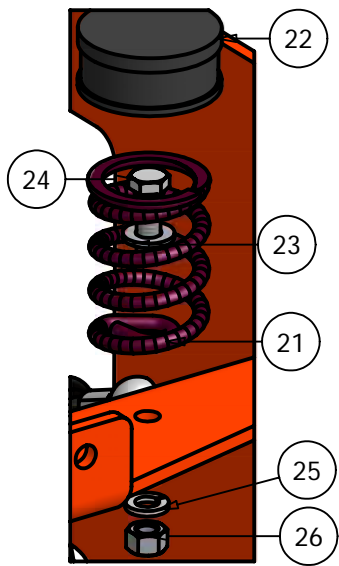

AOS Seat Frame

DETAIL A