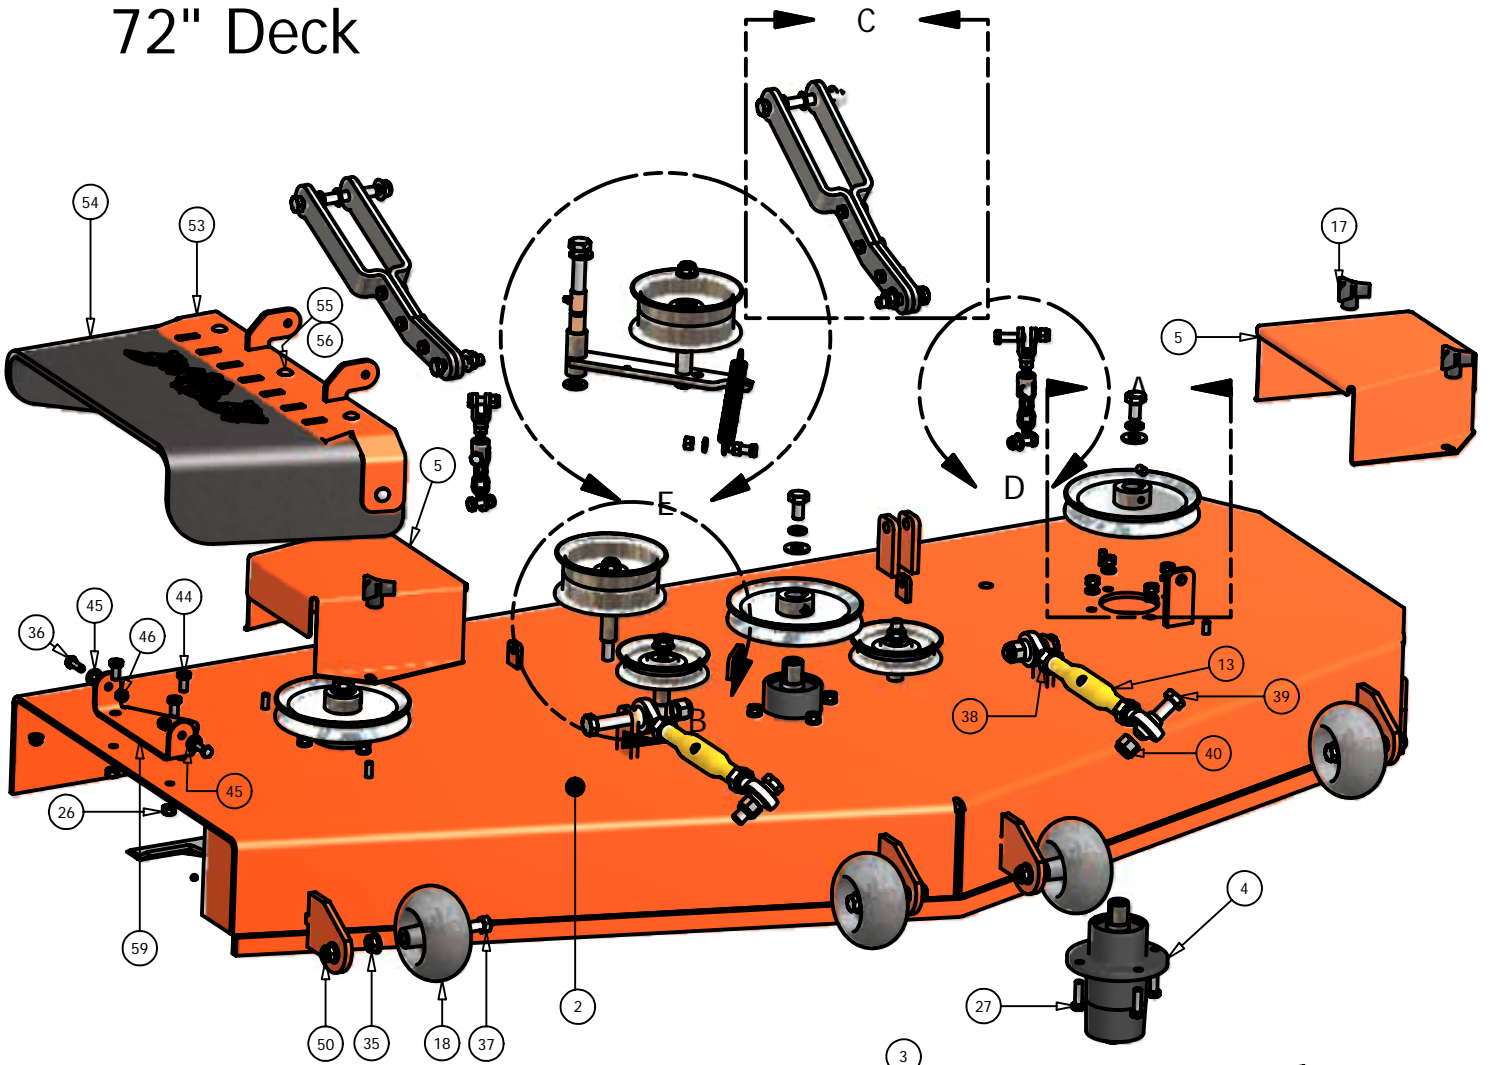

DETAIL D

72" Deck

DETAIL B

72" Deck			
ITEM	QTY	PART NUMBER	DESCRIPTION
1	1	041-0236-00	72" Deck Belt
2	1	060-7205-00	72" Deck
3	3	038-7230-00	72" Fusion Blade
4	3	037-6015-00	Spindle
5	2	014-7204-00	Pulley Guard
6	1	034-9035-00	Deck Idler Spring
7	3	033-7203-00	7" Deck Pulley
8	2	033-6001-00	4 3/4" Idler Pulley
9	2	031-6028-00	Deck Support Arm (Right)
10	2	031-6027-00	Deck Support Arm (Left)
11	2	033-5001-01	5 3/4" Flat Idler Pulley
12	1	039-6936-00	Deck Idler Arm
13	2	048-6056-00	Turnbuckle
14	2	046-6044-00	Female Yoke
15	2	046-6048-00	Male Yoke
16	2	047-6047-00	3" Chain
17	4	045-6043-00	5/16" Knob
18	6	022-5234-00	Anti-Scalp Rollers
19	1	018-5311-00	5/8" x 4" Hex Bolt
20	2	019-6017-00	.635 ID Plastic Washer
21	1	024-6034-00	Grease Fitting (Drive-In Type)
22	2	032-6033-00	5/8" ID x 1 1/8" Brass Bushing
23	2	018-6036-00	1/2" x 2 1/2" Hex Bolt
24	5	018-6012-00	3/8" x 1 1/4" Hex Bolt
25	13	019-5037-00	3/8" Lock Washer
26	17	013-6014-00	3/8" Hex Nut
27	18	018-5040-00	3/8" x 1 1/4" Hex Bolt
28	3	018-6019-00	1/2" x 1 1/2" Fine Thread Bolt
29	3	019-5007-00	1/2" Lock Washer
30	3	018-6021-00	5/8" x 1.5" Fine Threaded Bolt
31	3	019-4807-00	5/8" Lock Washer
32	2	025-5338-00	1 1/2" Pulley Spacer
33	1	025-5339-00	1 3/4" Pulley Spacer
34	1	018-6054-00	1/2" x 3 1/2" Bolt
35	6	013-5300-00	1/2" Flange Nut
36	6	018-5015-00	5/16" x 1" Hex Bolt
37	6	018-5019-00	1/2" x 4" Bolt (Grade 8)
38	2	013-6058-00	3/4" Left Handed Nut
39	4	018-6059-00	5/8" x 2 1/2" Hex Bolt
40	4	013-7021-00	5/8" Nylock Nut
41	2	013-6051-00	3/8" Fine Threaded Jam Nut
42	12	013-5041-00	3/8" Nylock Nut
43	2	019-5029-00	3/8" Flat Washer
44	3	018-5250-00	3/8" x 3/4" Hex Bolt
45	2	019-6042-00	.360 ID Plastic Washer
46	2	013-8047-00	5/16" Nylock Nut
47	4	019-5010-00	1/2" Brass Washer
48	2	018-7050-00	1/2" x 4 1/2" Bolt
49	3	019-6020-00	1/2" Cupped Washer
50	14	013-8050-00	1/2" Flange Lock Nut
51	1	025-5337-00	1 1/4" Pulley Spacer
52	3	030-6029-00	3/8" Set Screw
53	1	039-4880-00	2007 Hanger Plate
54	1	210-6005-00	Rubber Side Discharge
55	5	018-5020-00	5/16" x 1 1/2" Carriage Bolt
56	5	013-8049-00	5/16" Nylock Flange Nut
57	1	039-4881-00	2007 Lower Hanger Plate
58	1	018-7016-00	1/2" x 3" Bolt
59	1	206-6017-00	2007 Lower Hanger Plate