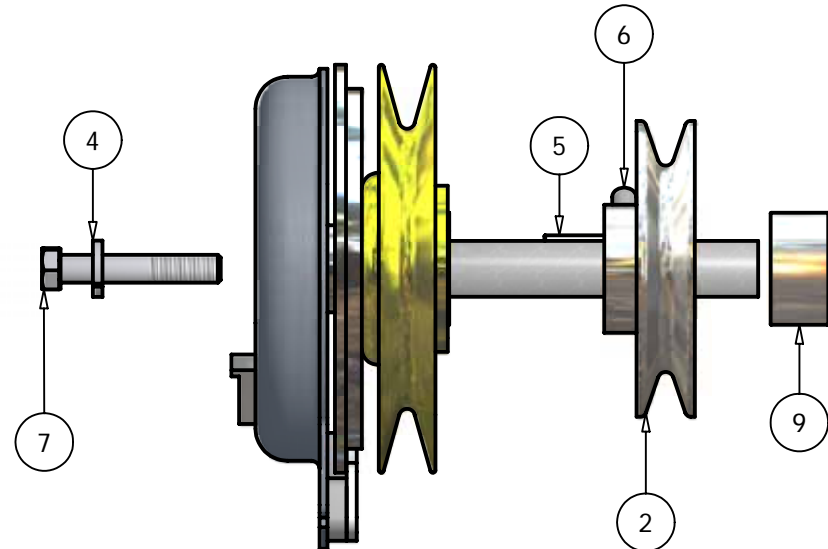

Parts List			
ITEM	QTY	PART NUMBER	DESCRIPTION
1	1	014-2004-00	Pump Cover (35 hp)
2	1	043-2004-00	Muffler Guard (35hp)
3	1	052-5020-00	Cover Latch
4	6	018-8052-00	1/4" x 3/4" SS Buttonhead Bolt
5	1	019-4008-00	1/4" Lock Washer
6	1	013-8039-00	1/4" Nut
7	2	013-5019-00	1024 Nylock Nut
8	1	018-8057-00	1024 x 3/4" Buttonhead Bolt

AOS Pump Plate/ Clutch Assembly

Parts List

ITEM	QTY	PART NUMBER	DESCRIPTION
1	1	041-5048-00	Pump Belt
2	1	050-5407-00	Hydraulic Pump (Right)
3	1	050-5308-00	Hydraulic Pump (Left)
4	2	033-5011-00	5" Pump Pulley
5	1	070-5035-00	Clutch
6	1	039-5944-98	Pump Idler Bracket
7	1	057-5906-00	PTO Engager Holder
8	1	024-6034-00	Grease Fitting (Drive-In Type)
9	1	018-6036-00	1/2" x 2 1/2" Hex Bolt
10	2	013-5019-00	1024 Nylock Nut
11	1	013-5300-00	1/2" Flange Nut
12	6	018-6012-00	3/8" x 1 1/2" Hex Bolt
13	4	019-5029-00	3/8" Flat Washer
14	6	019-5037-00	3/8" Lock Washer
15	6	013-6014-00	3/8" Nut
16	1	019-8053-00	7/16" Lock Washer
17	2	019-6017-00	.635 ID Plastic Washer
18	1	018-5300-00	7/16" x 2 1/2" Fine Thread Bolt
19	1	013-5301-00	5/8" Nylock (1/2 Jam)
20	6	018-5043-00	3/8" x 1 1/4" Carriage Bolt
21	2	042-5012-00	5mm x 1.25" Key
22	1	018-5311-00	5/8" x 4" Hex Bolt
23	2	018-8058-00	1024 x 1" Buttonhead Bolt
24	6	013-5041-00	3/8" Nylock Nut

AOS Clutch Stack

35 Vanguard

27 Kawasaki

Clutch Assembly		
ITEM	PART NUMBER	DESCRIPTION
1	070-1000-00	Clutch Assembly
2	033-5034-00	4 3/4" Motor Pulley
3	018-5300-00	7/16" x 2 1/2" Fine Thread Bolt
4	019-8053-00	7/16" Lock Washer
5	042-6030-00	1/4" x 1" Key
6	030-6029-00	3/8" Set Screw
7	018-5028-00	10mm x 552 Bolt
8	019-6029-00	1 1/8" Flat Spacer
9	025-5032-00	1 1/8" Collar Spacer