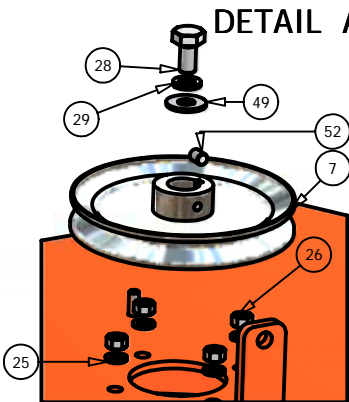

72" Deck

DETAIL B

DETAIL D

DETAIL A

DETAIL C

DETAIL E

72" Deck			
ITEM	QTY	PART NUMBER	DESCRIPTION
1	1	041-0236-00	72" Deck Belt
2	1	060-7205-00	72" Deck
3	3	038-7230-00	72" Fusion Blade
4	3	037-6015-00	Spindle
5	2	014-7204-00	Pulley Guard
6	1	034-9035-00	Deck Idler Spring
7	3	033-7203-00	7" Deck Pulley
8	2	033-6001-00	4 3/4" Idler Pulley
9	2	031-6028-00	Deck Support Arm (Right)
10	2	031-6027-00	Deck Support Arm (Left)
11	2	033-5001-01	5 3/4" Flat Idler Pulley
12	1	039-6936-00	Deck Idler Arm
13	2	048-6056-00	Turnbuckle
14	2	046-6044-00	Female Yoke
15	2	046-6048-00	Male Yoke
16	2	047-6047-00	3" Chain
17	4	045-6043-00	5/16" Knob
18	6	022-5234-00	Anti-Scalp Rollers
19	1	018-5311-00	5/8" x 4" Hex Bolt
20	2	019-6017-00	.635 ID Plastic Washer
21	1	024-6034-00	Grease Fitting (Drive-In Type)
22	2	032-6033-00	5/8" ID x 1 1/8" Brass Bushing
23	2	018-6036-00	1/2" x 2 1/2" Hex Bolt
24	5	018-6012-00	3/8" x 1 1/4" Hex Bolt
25	13	019-5037-00	3/8" Lock Washer
26	17	013-6014-00	3/8" Hex Nut
27	18	018-5040-00	3/8" x 1 1/4" Hex Bolt
28	3	018-6019-00	1/2" x 1 1/2" Fine Thread Bolt
29	3	019-5007-00	1/2" Lock Washer
30	3	018-6021-00	5/8" x 1.5" Fine Threaded Bolt
31	3	019-4807-00	5/8" Lock Washer
32	2	025-5338-00	1 1/2" Pulley Spacer
33	1	025-5339-00	1 3/4" Pulley Spacer
34	1	018-6054-00	1/2" x 3 1/2" Bolt
35	6	013-5300-00	1/2" Flange Nut
36	6	018-5015-00	5/16" x 1" Hex Bolt
37	6	018-5019-00	1/2" x 4" Bolt (Grade 8)
38	2	013-6058-00	3/4" Left Handed Nut
39	4	018-6059-00	5/8" x 2 1/2" Hex Bolt
40	4	013-7021-00	5/8" Nylock Nut
41	2	013-6051-00	3/8" Fine Threaded Jam Nut
42	12	013-5041-00	3/8" Nylock Nut
43	2	019-5029-00	3/8" Flat Washer
44	3	018-5250-00	3/8" x 3/4" Hex Bolt
45	2	019-6042-00	.360 ID Plastic Washer
46	2	013-8047-00	5/16" Nylock Nut
47	4	019-5010-00	1/2" Brass Washer
48	2	018-7050-00	1/2" x 4 1/2" Bolt
49	3	019-6020-00	1/2" Cupped Washer
50	14	013-8050-00	1/2" Flange Lock Nut
51	1	025-5337-00	1 1/4" Pulley Spacer
52	3	030-6029-00	3/8" Set Screw
53	1	039-4880-00	2007 Hanger Plate
54	1	210-6005-00	Rubber Side Discharge
55	5	018-5020-00	5/16" x 1 1/2" Carriage Bolt
56	5	013-8049-00	5/16" Nylock Flange Nut
57	1	039-4881-00	2007 Lower Hanger Plate
58	1	018-7016-00	1/2" x 3" Bolt
59	1	206-6017-00	2007 Lower Hanger Plate