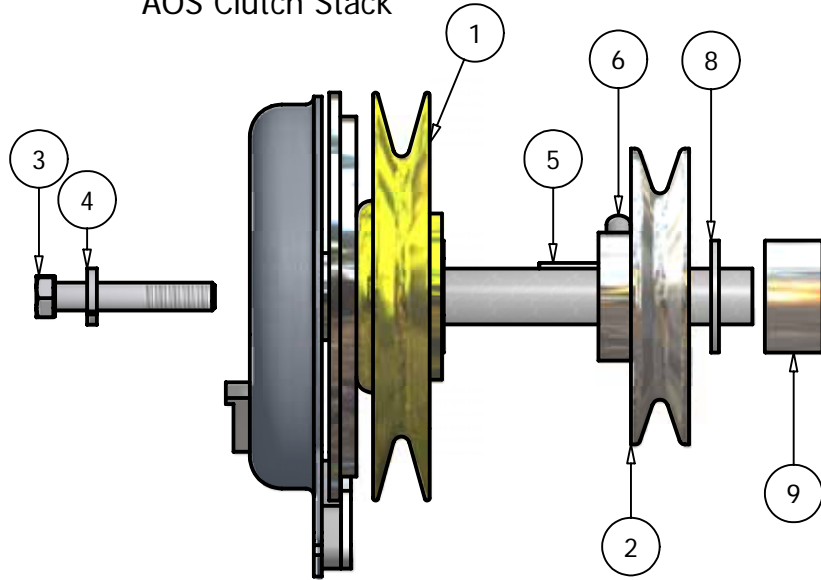

AOS Clutch Stack

35 Vanguard