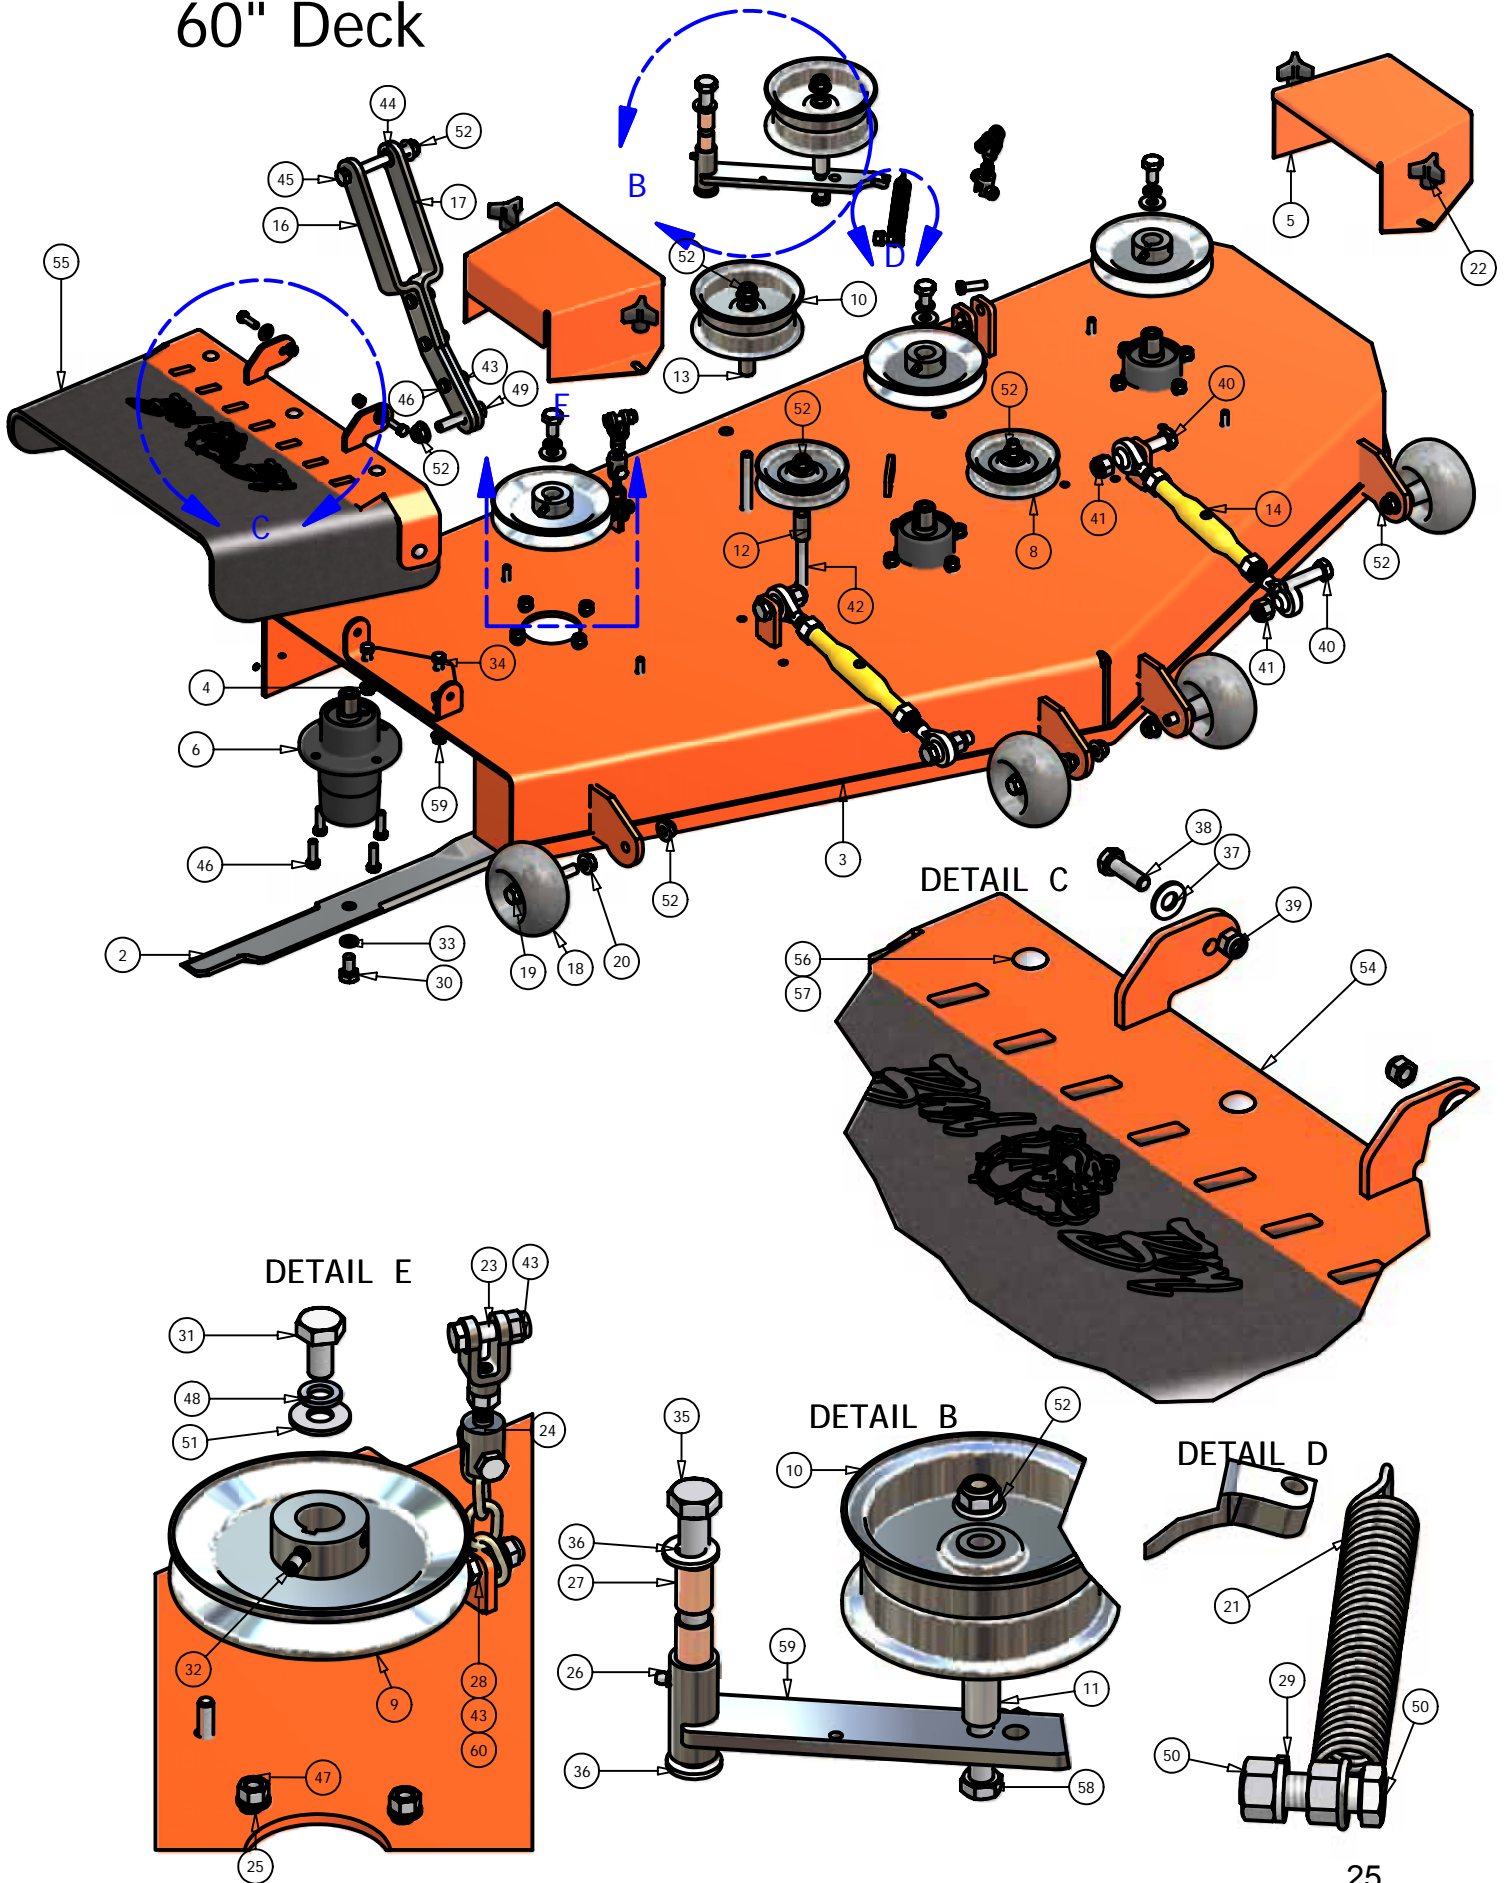

60" Deck

DETAIL C

DETAIL E

DETAIL B

DETAIL D

60 Inch Deck Parts List			
ITEM	QTY	PART NUMBER	DESCRIPTION
1	1	041-0219-00	60" Deck Belt
2	3	038-6060-00	60" Fusion Blade
3	1	060-5403-00	60" Deck
4	1	206-6017-00	Discharge Chute Hanger
5	2	014-6004-00	Pulley Guard
6	3	037-6015-00	Spindle
7	1	039-6936-00	Deck Idler Arm
8	2	033-6001-00	4 3/4" Idler Pulley
9	3	033-6004-00	6 1/4" Drive Pulley
10	2	033-5001-01	5 3/4" Flat Idler Pulley
11	1	025-5337-00	1 1/4" Pulley Spacer
12	2	025-5338-00	1 1/2" Pulley Spacer
13	1	025-5339-00	1 3/4" Pulley Spacer
14	2	048-6056-00	Turnbuckle
15	2	013-6058-00	3/4" Left Handed Nut
16	2	031-6027-00	Deck Support Arm (left)
17	2	031-6028-00	Deck Support Arm (Right)
18	6	022-5234-00	Anti-Scalp Rollers
19	6	018-5019-00	1/2" x 4" Bolt (Grade 8)
20	6	013-5300-00	1/2" Flange Nut
21	1	034-9035-00	Deck Idler Spring
22	4	045-6043-00	5/16" Knob
23	2	046-6044-00	Female Yoke
24	2	046-6048-00	Male Yoke
25	2	047-6047-00	3" Chain
26	1	024-6034-00	Grease Fitting (Drive-In Type)
27	2	032-6033-00	5/8" ID x 1 1/8" Brass Bushing
28	2	018-6049-00	3/8" x 1" Hex Bolt
29	13	019-5037-00	3/8" Lock Washer
30	3	018-6021-00	5/8" x 1.5" Fine Threaded Bolt
31	3	018-5006-00	1/2" x 1 1/2" Bolt (Fine Threaded)
32	3	030-6029-00	3/8" Set Screw
33	3	019-4807-00	5/8" Lock Washer
34	3	018-5250-00	3/8" x 3/4" Hex Bolt
35	1	018-5311-00	5/8" x 4" Hex Bolt
36	2	019-6017-00	.635 ID Plastic Washer
37	2	019-6042-00	.360 ID Plastic Washer
38	2	018-5015-00	5/16" x 1" Hex Bolt
39	2	013-8047-00	5/16" Nylock Nut
40	4	018-6059-00	5/8" x 2 1/2" Hex Bolt
41	4	013-7021-00	5/8" Nylock Nut
42	3	018-6054-00	1/2" x 3 1/2" Bolt
43	13	013-5041-00	3/8" Nylock Nut
44	4	019-5010-00	1/2" Brass Washer
45	2	018-7050-00	1/2" x 4 1/2" Bolt
46	18	018-5040-00	3/8" x 1 1/4" Hex Bolt
47	14	013-6014-00	3/8" Hex Nut
48	3	019-5007-00	1/2" Lock Washer
49	2	018-6036-00	1/2" x 2 1/2" Hex Bolt
50	5	018-6012-00	3/8" x 1 1/2" Hex Bolt
51	3	019-6020-00	1/2" Cupped Washer
52	13	013-8050-00	1/2" Flange Lock Nut
53	1	039-4863-00	2007 Lower Hanger Plate
54	1	039-4864-00	2007 Hanger Plate
55	1	210-6005-00	Rubber Side Discharge
56	5	018-5020-00	5/16" x 1 1/2" Carriage Bolt
57	5	013-8049-00	5/16" Nylock Flange Nut
58	1	018-7016-00	1/2" x 3" Bolt
59	3	013-5201-00	3/8" Flange Nut
60	1	019-5029-00	3/8" Flat Washer