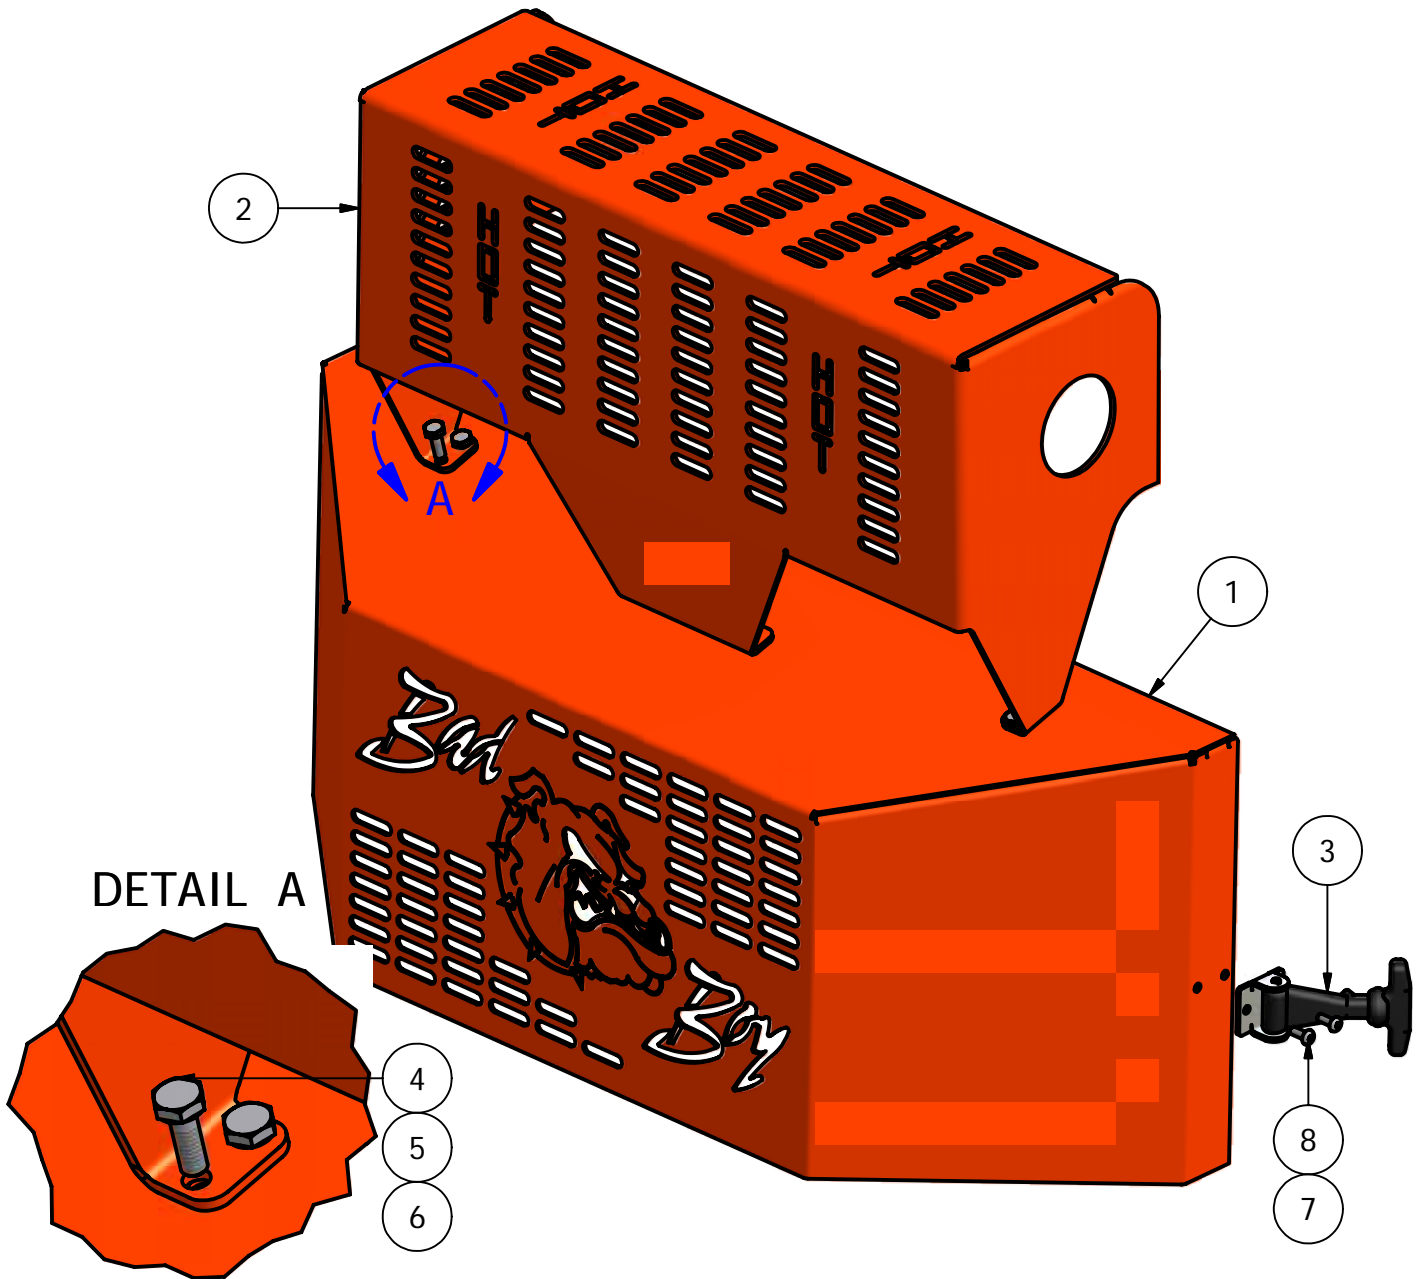

BAD BOY AOS PART MANUAL 2007

**35hp Vanguard
27hp Kawasaki**

CLICK ON TOPIC TO VIEW

Actuator Bar	3
Back Panel	4
AOS Clutch Assembly	6
Clutch Stack	7
Wheel Motor	8
Floorboard	10
Seat Frame	11
Drive Arm	13
Front Wheel	15
Suspension Front Wheel	16
Rear Suspension	18
Left Fender Flare	19
Right Fender Flare	20
Spindle	21
Hydraulic Cooler	22
Engine	23
Pulley Assembly	24
60" Deck	25
72" Deck	27
Wiring Schematic	29
Technical Support	31

Actuator Bar

Actuator Bar			
ITEM	QTY	PART NUMBER	DESCRIPTION
1	1	035-7033-00	Actuator
2	1	028-7920-00	Actuator Bar
3	2	017-7008-00	1" Pillow Block
4	1	028-5203-00	Height Indicator
5	2	025-7036-00	1/2" x 1/2" Collar Spacer
6	1	031-7000-00	2006 Height Indicator Lever
7	1	030-6029-00	3/8" Set Screw
8	2	018-7016-00	1/2" x 3" Hex Bolt
9	2	013-6037-00	1/2" Nylock Nut
10	4	013-5300-00	1/2" Flange Nut
11	4	018-5600-00	1/2" x 1 1/2" Hex Bolt
12	1	019-6042-00	.360 ID Plastic Washer
13	4	019-5007-00	1/2" Lock Washer
14	1	018-6049-00	3/8" x 1" Hex Bolt
15	1	013-5041-00	3/8" Nylock Nut

27 HP Kawasaki

Parts List

ITEM	QTY	PART NUMBER	DESCRIPTION
1	1	014-5938-00	Back Pump Cover
2	1	039-5951-00	Hood Holder Bracket
3	1	043-5941-00	Muffer Guard
4	1	026-8020-00	AOS Pump Plate
5	1	059-5204-00	Donaldson Hood
6	2	018-5007-00	5/16" x 3/4" Button Head Bolt
7	2	013-8047-00	5/16" Nylock Nut
8	3	019-6042-00	.360 ID Plastic Washer
9	5	018-8052-00	1/4" x 3/4" SS Buttonhead Bolt
10	5	019-4008-00	1/4" Lock Washer
11	5	013-8039-00	1/4" Hex Nut
12	1	045-6043-00	5/16" Knob
13	1	052-5020-00	Pump Cover Latch
14	4	013-5019-00	1024 Nylock Nut
15	4	018-8056-00	1024 x 1/2" Buttonhead Bolt

Parts List			
ITEM	QTY	PART NUMBER	DESCRIPTION
1	1	014-2004-00	Pump Cover (35 hp)
2	1	043-2004-00	Muffler Guard (35hp)
3	1	052-5020-00	Cover Latch
4	6	018-8052-00	1/4" x 3/4" SS Buttonhead Bolt
5	1	019-4008-00	1/4" Lock Washer
6	1	013-8039-00	1/4" Nut
7	2	013-5019-00	1024 Nylock Nut
8	1	018-8057-00	1024 x 3/4" Buttonhead Bolt