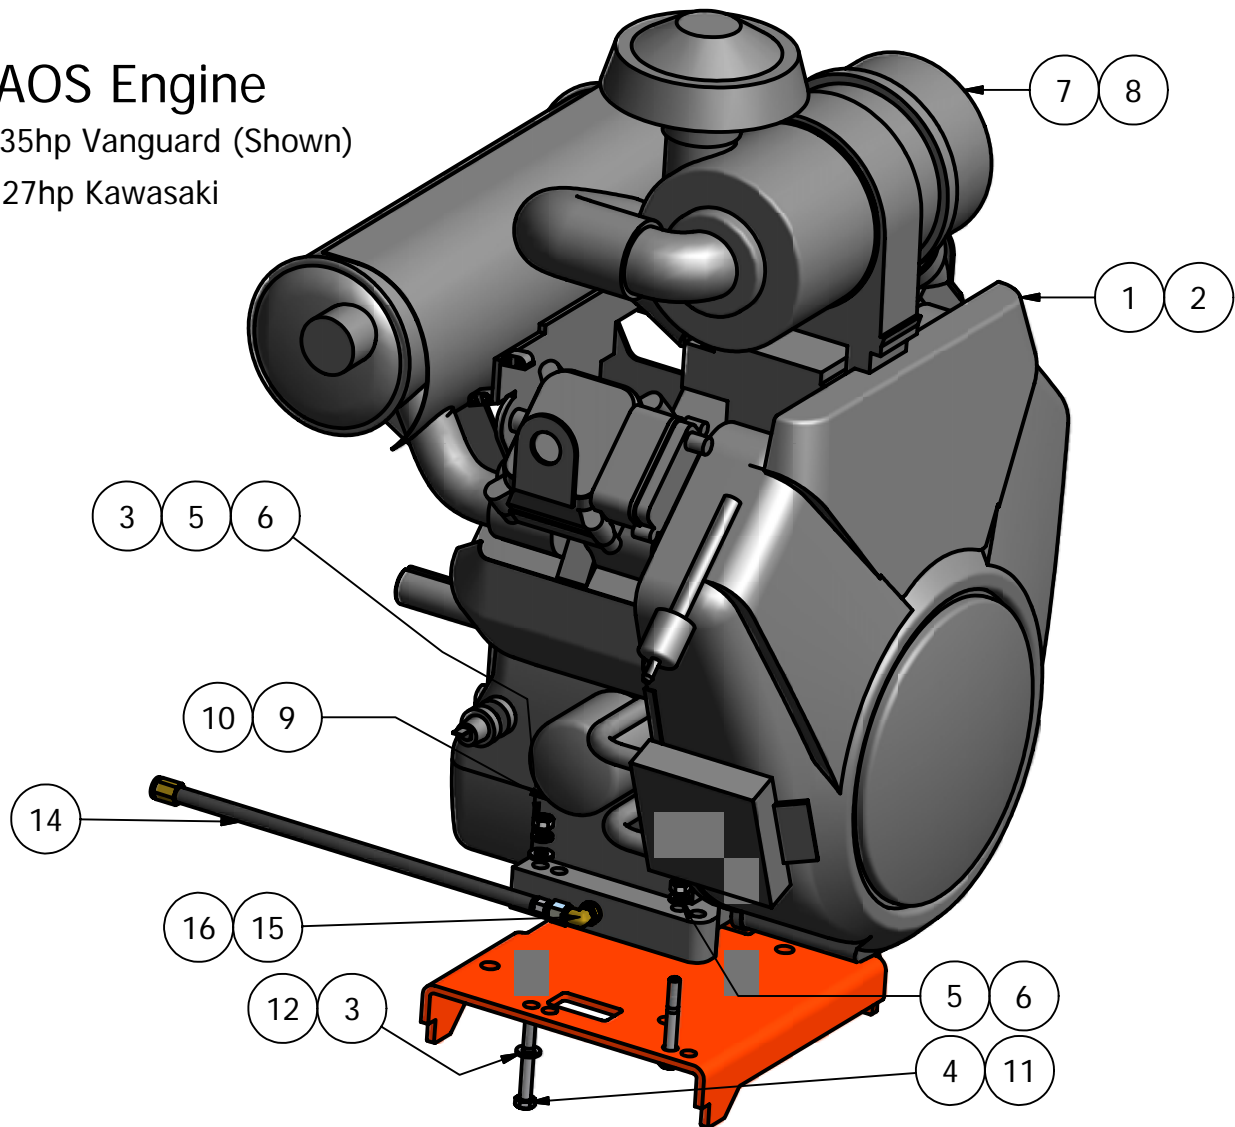

AOS Engine

35hp Vanguard (Shown)

27hp Kawasaki

Parts List

ITEM	QTY	PART NUMBER	DESCRIPTION
1	1	015-5405-00	35hp Vanguard Engine
2	1	015-0003-00	27hp Kawasaki Engine with Donaldson Air Filter
3	5	019-8044-00	5/16" Flat Washer (35 Vanguard Only)
4	4	018-5344-00	5/16" x 2 1/2" Bolt (35 Vanguard Only)
5	4	019-8051-00	5/16" Lock Washer (35 Vanguard Only)
6	4	013-8043-00	5/16" Nut (35 Vanguard Only)
7	1	063-8019-00	Air Filter (Outer Canister)
8	1	063-8020-00	Air Filter (Inner Canister)
9	1	063-8018-00	Oil Filter (35hp Vanguard)
10	1	063-8017-00	Oil Filter (27hp Kawasaki)
11	1	018-5028-00	10mm x 552 Bolt (27hp Only)
12	1	019-8053-00	7/16" Lock Washer (27hp Only)
13	1	051-5400-00	Oil Drain Hose (35hp Vanguard)
14	1	051-5401-00	Oil Drain Hose (27hp Kawasaki)
15	1	036-5400-00	Oil Drain Adapter (35hp Vanguard)
16	1	036-5500-00	Oil Drain Adapter (27hp Kawasaki)
17	1	086-2004-00	27hp Kawasaki Wiring Harness
18	1	086-0031-00	35hp Vanguard Wiring Harness