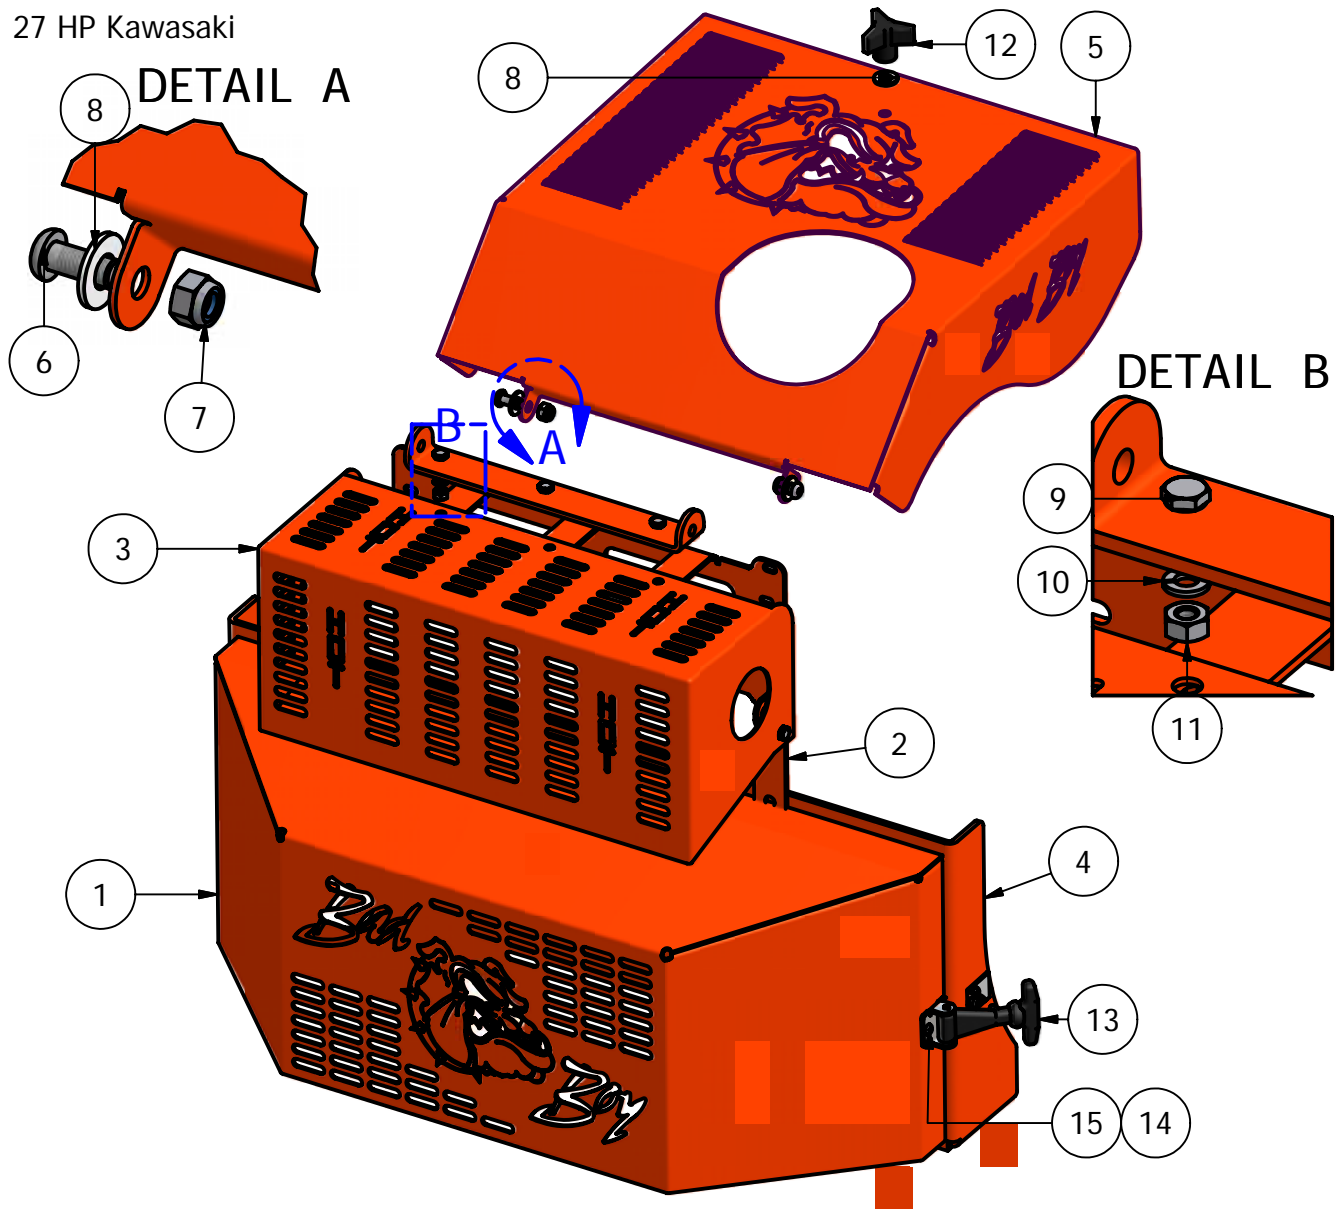

BAD BOY AOS PART MANUAL 2007

**35hp Vanguard
27hp Kawasaki**

CLICK ON TOPIC TO VIEW

Actuator Bar	3
Back Panel	4
AOS Clutch Assembly	6
Clutch Stack	7
Wheel Motor	8
Floorboard	10
Seat Frame	11
Drive Arm	13
Front Wheel	15
Suspension Front Wheel	16
Rear Suspension	18
Left Fender Flare	19
Right Fender Flare	20
Spindle	21
Hydraulic Cooler	22
Engine	23
Pulley Assembly	24
60" Deck	25
72" Deck	27
Wiring Schematic	29
Technical Support	31

Actuator Bar

Actuator Bar			
ITEM	QTY	PART NUMBER	DESCRIPTION
1	1	035-7033-00	Actuator
2	1	028-7920-00	Actuator Bar
3	2	017-7008-00	1" Pillow Block
4	1	028-5203-00	Height Indicator
5	2	025-7036-00	1/2" x 1/2" Collar Spacer
6	1	031-7000-00	2006 Height Indicator Lever
7	1	030-6029-00	3/8" Set Screw
8	2	018-7016-00	1/2" x 3" Hex Bolt
9	2	013-6037-00	1/2" Nylock Nut
10	4	013-5300-00	1/2" Flange Nut
11	4	018-5600-00	1/2" x 1 1/2" Hex Bolt
12	1	019-6042-00	.360 ID Plastic Washer
13	4	019-5007-00	1/2" Lock Washer
14	1	018-6049-00	3/8" x 1" Hex Bolt
15	1	013-5041-00	3/8" Nylock Nut

27 HP Kawasaki

Parts List

ITEM	QTY	PART NUMBER	DESCRIPTION
1	1	014-5938-00	Back Pump Cover
2	1	039-5951-00	Hood Holder Bracket
3	1	043-5941-00	Muffer Guard
4	1	026-8020-00	AOS Pump Plate
5	1	059-5204-00	Donaldson Hood
6	2	018-5007-00	5/16" x 3/4" Button Head Bolt
7	2	013-8047-00	5/16" Nylock Nut
8	3	019-6042-00	.360 ID Plastic Washer
9	5	018-8052-00	1/4" x 3/4" SS Buttonhead Bolt
10	5	019-4008-00	1/4" Lock Washer
11	5	013-8039-00	1/4" Hex Nut
12	1	045-6043-00	5/16" Knob
13	1	052-5020-00	Pump Cover Latch
14	4	013-5019-00	1024 Nylock Nut
15	4	018-8056-00	1024 x 1/2" Buttonhead Bolt

Parts List			
ITEM	QTY	PART NUMBER	DESCRIPTION
1	1	014-2004-00	Pump Cover (35 hp)
2	1	043-2004-00	Muffler Guard (35hp)
3	1	052-5020-00	Cover Latch
4	6	018-8052-00	1/4" x 3/4" SS Buttonhead Bolt
5	1	019-4008-00	1/4" Lock Washer
6	1	013-8039-00	1/4" Nut
7	2	013-5019-00	1024 Nylock Nut
8	1	018-8057-00	1024 x 3/4" Buttonhead Bolt