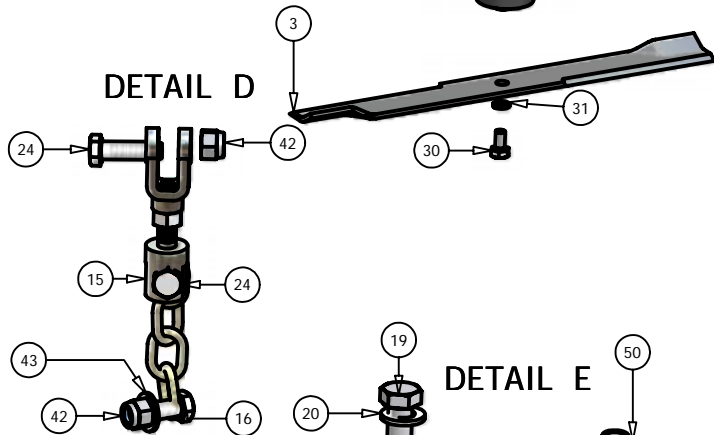

DETAIL C

DETAIL E