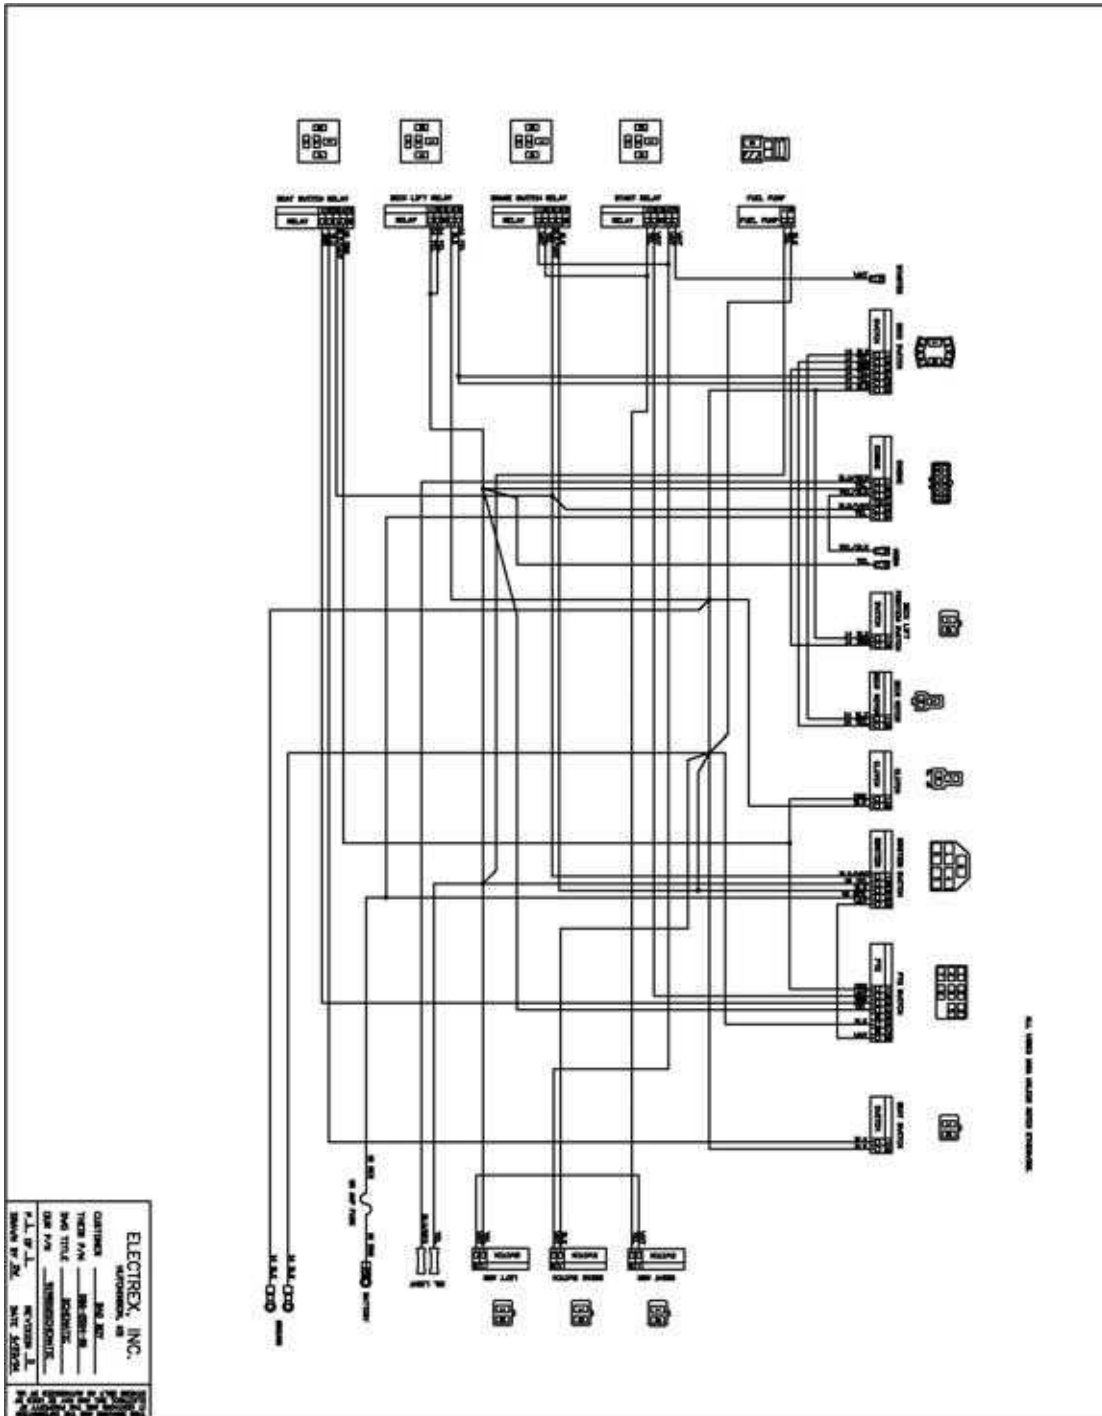

72" Deck			
ITEM	QTY	PART NUMBER	DESCRIPTION
1	1	041-0236-00	72" Deck Belt
2	1	060-7205-00	72" Deck
3	3	038-7230-00	72" Fusion Blade
4	3	037-6015-00	Spindle
5	2	014-7204-00	Pulley Guard
6	1	034-9035-00	Deck Idler Spring
7	3	033-7203-00	7" Deck Pulley
8	2	033-6001-00	4 3/4" Idler Pulley
9	2	031-6028-00	Deck Support Arm (Right)
10	2	031-6027-00	Deck Support Arm (Left)
11	2	033-5001-01	5 3/4" Flat Idler Pulley
12	1	039-6936-00	Deck Idler Arm
13	2	048-6056-00	Turnbuckle
14	2	046-6044-00	Female Yoke
15	2	046-6048-00	Male Yoke
16	2	047-6047-00	3" Chain
17	4	045-6043-00	5/16" Knob
18	6	022-5234-00	Anti-Scalp Rollers
19	1	018-5311-00	5/8" x 4" Hex Bolt
20	2	019-6017-00	.635 ID Plastic Washer
21	1	024-6034-00	Grease Fitting (Drive-In Type)
22	2	032-6033-00	5/8" ID x 1 1/8" Brass Bushing
23	2	018-6036-00	1/2" x 2 1/2" Hex Bolt
24	5	018-6012-00	3/8" x 1 1/4" Hex Bolt
25	13	019-5037-00	3/8" Lock Washer
26	17	013-6014-00	3/8" Hex Nut
27	18	018-5040-00	3/8" x 1 1/4" Hex Bolt
28	3	018-6019-00	1/2" x 1 1/2" Fine Thread Bolt
29	3	019-5007-00	1/2" Lock Washer
30	3	018-6021-00	5/8" x 1.5" Fine Threaded Bolt
31	3	019-4807-00	5/8" Lock Washer
32	2	025-5338-00	1 1/2" Pulley Spacer
33	1	025-5339-00	1 3/4" Pulley Spacer
34	1	018-6054-00	1/2" x 3 1/2" Bolt
35	6	013-5300-00	1/2" Flange Nut
36	6	018-5015-00	5/16" x 1" Hex Bolt
37	6	018-5019-00	1/2" x 4" Bolt (Grade 8)
38	2	013-6058-00	3/4" Left Handed Nut
39	4	018-6059-00	5/8" x 2 1/2" Hex Bolt
40	4	013-7021-00	5/8" Nylock Nut
41	2	013-6051-00	3/8" Fine Threaded Jam Nut
42	12	013-5041-00	3/8" Nylock Nut
43	2	019-5029-00	3/8" Flat Washer
44	3	018-5250-00	3/8" x 3/4" Hex Bolt
45	2	019-6042-00	.360 ID Plastic Washer
46	2	013-8047-00	5/16" Nylock Nut
47	4	019-5010-00	1/2" Brass Washer
48	2	018-7050-00	1/2" x 4 1/2" Bolt
49	3	019-6020-00	1/2" Cupped Washer
50	14	013-8050-00	1/2" Flange Lock Nut
51	1	025-5337-00	1 1/4" Pulley Spacer
52	3	030-6029-00	3/8" Set Screw
53	1	039-4880-00	2007 Hanger Plate
54	1	210-6005-00	Rubber Side Discharge
55	5	018-5020-00	5/16" x 1 1/2" Carriage Bolt
56	5	013-8049-00	5/16" Nylock Flange Nut
57	1	039-4881-00	2007 Lower Hanger Plate
58	1	018-7016-00	1/2" x 3" Bolt
59	1	206-6017-00	2007 Lower Hanger Plate

27hp Kawasaki Wiring Schematic