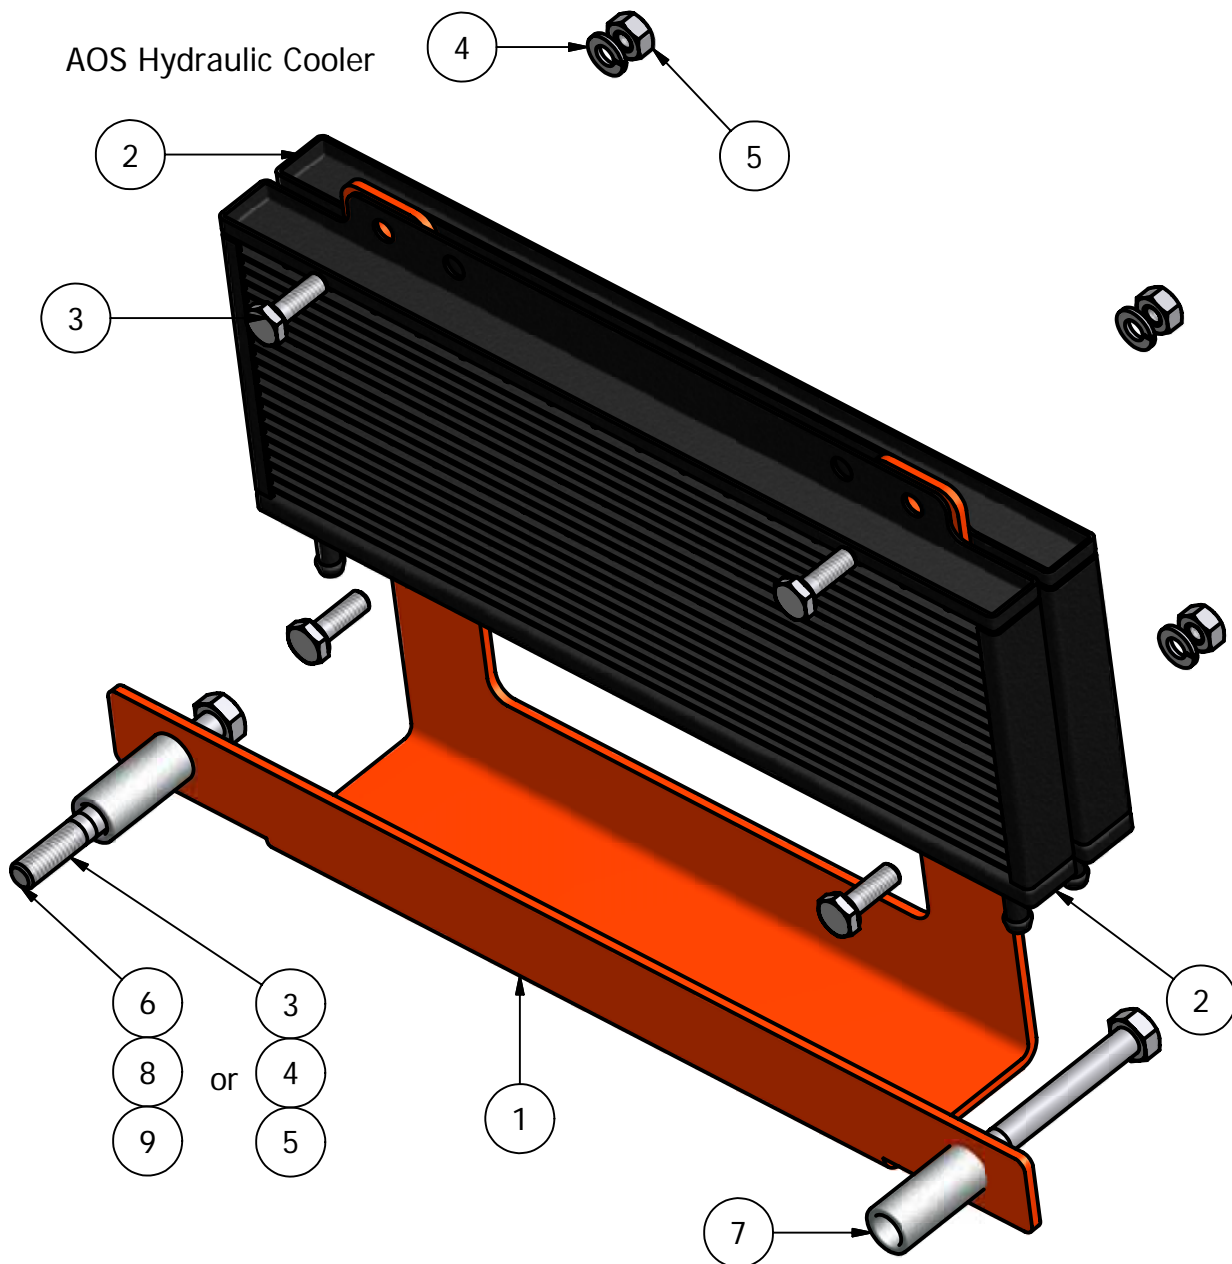

Parts List

ITEM	QTY	PART NUMBER	DESCRIPTION
1	1	057-5950-00	Cooler Holder
2	2	061-8012-00	Hydraulic Cooler
3	4	018-8052-00	1/4" x 3/4" Hex Bolt
4	4	019-4008-00	1/4" Lock Washer
5	4	013-8039-00	1/4" Hex Nut
6	2	018-5355-00	5/16" x 6" Hex Bolt (35hp AOS)
7	2	025-3100-00	5" Cooler Holder Spacer (35hp AOS)
8	1	019-8051-00	5/16" Lock Washer
9	1	013-8043-00	5/16" Nut
27 Kawasaki Only			
ITEM	QTY	PART NUMBER	DESCRIPTION
3	4	018-8052-00	1/4" x 3/4" Hex Bolt
4	4	019-4008-00	1/4" Lock Washer
5	4	013-8039-00	1/4" Hex Nut