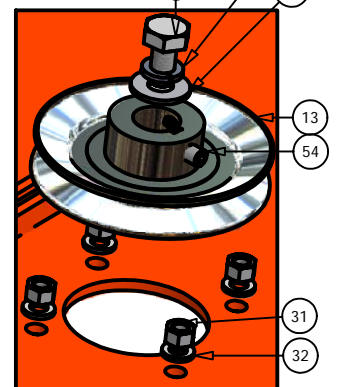

## 50" Deck

ITEM	QTY	PART NUMBER	DESCRIPTION
1	1	041-1420-00	50" Deck Belt
2	3	038-4830-00	50" Fusion Blade
3	1	060-4800-00	50" Deck
4	1	206-6017-00	Discharge Chute Hanger
5	1	014-4801-00	Spindle Cover
6	1	014-6004-00	Spindle Cover
7	3	037-6015-00	Spindle
8	1	039-6936-00	Deck Idler Arm
9	1	018-5311-00	5/8" x 4" Hex Bolt
10	2	019-6017-00	.635 ID Plastic Washer
11	2	032-6033-00	5/8" ID x 1 1/8" Brass Bushing
12	1	033-6001-00	4 3/4" Idler Pulley
13	3	033-6003-01	5" Deck Pulley
14	2	033-5001-00	5 3/4" Deck Idler Pulley
15	1	025-5337-00	1 1/4" Pulley Spacer
16	1	025-5338-00	1 1/2" Pulley Spacer
17	1	025-5339-00	1 3/4" Pulley Spacer
18	2	048-6056-00	Turnbuckle
19	2	013-6058-00	3/4" Left Handed Nut
20	4	022-5234-00	Anti-Scalp Rollers
21	4	018-5019-00	1/2" x 4" Bolt (Grade 8)
22	4	013-5300-00	1/2" Flange Nut
23	4	045-6043-00	5/16" Knob
24	2	031-5351-00	Deck Support Arm (left)
25	2	031-5352-00	Deck Support Arm (Right)
26	1	034-9035-00	Deck Idler Spring
27	2	046-6044-00	Female Yoke
28	2	046-6048-00	Male Yoke
29	2	047-6047-00	3" Chain
30	18	018-5040-00	3/8" x 1 1/4" Hex Bolt
31	14	013-6014-00	3/8" Hex Nut
32	13	019-5037-00	3/8" Lock Washer
33	3	018-5006-00	1/2" x 1 1/2" Bolt Fine Threaded
34	3	019-5007-00	1/2" Lock Washer
35	3	018-6021-00	5/8" x 1.5" Fine Threaded Bolt
36	3	019-4807-00	5/8" Lock Washer
37	12	013-5041-00	3/8" Nylock Nut
38	2	018-7050-00	1/2" x 4 1/2" Bolt
39	3	019-6020-00	1/2" Cup Washer
40	6	018-5015-00	5/16" x 1" Hex Bolt
41	3	018-6036-00	1/2" x 2 1/2" Hex Bolt
42	4	018-6059-00	5/8" x 2 1/2" Hex Bolt
43	4	013-7021-00	5/8" Nylock Nut
44	2	013-8047-00	5/16" Nylock Nut
45	2	019-6042-00	.360 ID Plastic Washer
46	3	018-5250-00	3/8" x 3/4" Hex Bolt
47	3	013-5201-00	3/8" Flange Nut
48	2	018-6049-00	3/8" x 1" Hex Bolt
49	2	019-5029-00	3/8" Flat Washer
50	5	018-6012-00	3/8" x 1 1/2" Hex Bolt
51	2	013-6051-00	3/8" Fine Threaded Jam Nut
52	2	018-6054-00	1/2" x 3 1/2" Bolt
53	1	024-6034-00	Grease Fitting (Drive-In Type)
54	3	030-6054-00	3/8" Set Screw
55	11	013-8050-00	1/2" Flange Lock Nut
56	4	019-5010-00	1/2" Brass Washer
57	1	039-4870-00	2007 Hanger Plate
58	1	039-4871-00	2007 Lower Hanger Plate
59	1	210-6005-00	Rubber Side Discharge
60	5	018-5020-00	5/16" x 1 1/2" Carriage Bolt
61	5	013-8049-00	5/16" Nylock Flange Nut