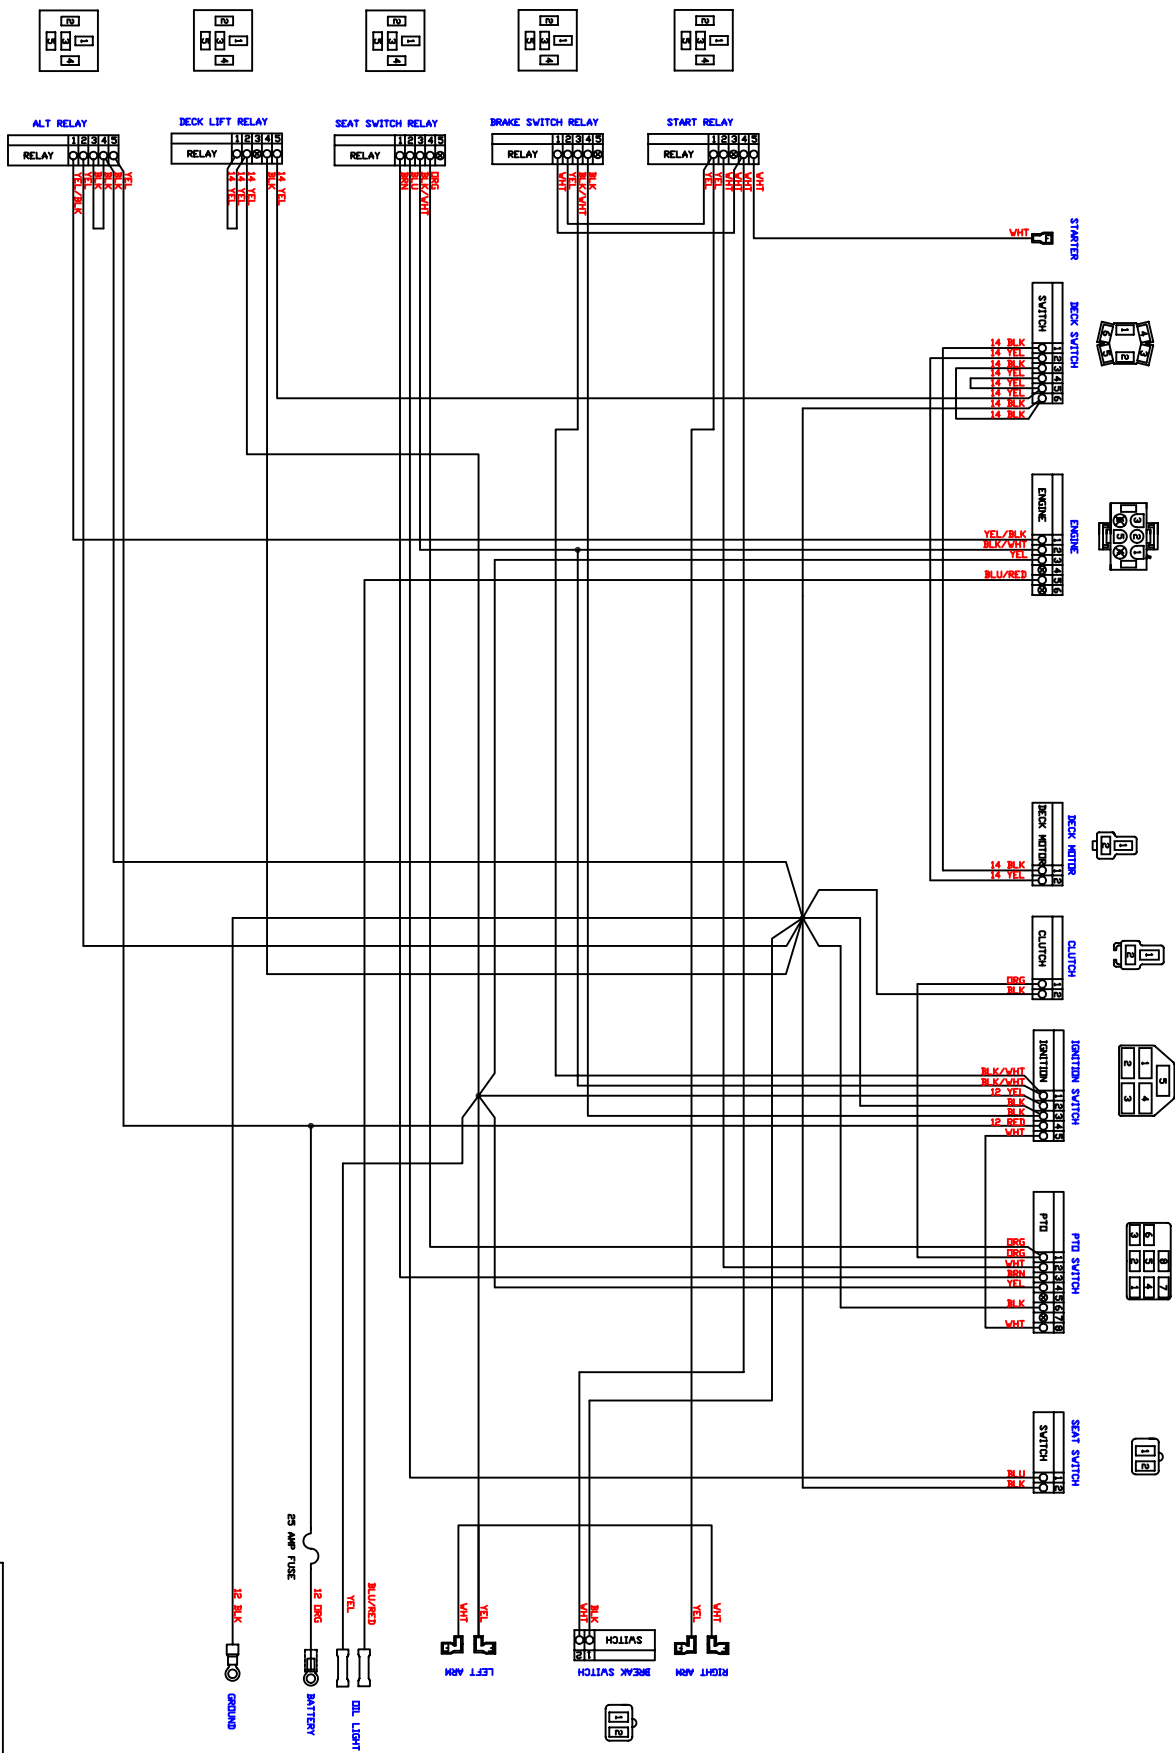

60 Inch Deck Parts List

ITEM	QTY	PART NUMBER	DESCRIPTION
1	1	041-1650-00	60" Deck Belt
2	3	038-6060-00	60" Fusion Blade
3	1	060-6005-00	60" Deck
4	1	206-6017-00	Discharge Chute Hanger
5	2	014-6004-00	Pulley Guard
6	3	037-6015-00	Spindle
7	1	039-6936-00	Deck Idler Arm
8	1	033-6001-00	4 3/4" Idler Pulley
9	3	033-6004-00	6 1/4" Drive Pulley
10	2	033-5001-01	5 3/4" Flat Idler Pulley
11	1	025-5337-00	1 1/4" Pulley Spacer
12	1	025-5338-00	1 1/2" Pulley Spacer
13	1	025-5339-00	1 3/4" Pulley Spacer
14	2	048-6056-00	Turnbuckle
15	2	013-6058-00	3/4" Left Handed Nut
16	2	031-6027-00	Deck Support Arm (left)
17	2	031-6028-00	Deck Support Arm (Right)
18	6	022-5234-00	Anti-Scalp Rollers
19	6	018-5019-00	1/2" x 4" Bolt (Grade 8)
20	6	013-5300-00	1/2" Flange Nut
21	1	034-9035-00	Deck Idler Spring
22	4	045-6043-00	5/16" Knob
23	2	046-6044-00	Female Yoke
24	2	046-6048-00	Male Yoke
25	2	047-6047-00	3" Chain
26	1	024-6034-00	Grease Fitting (Drive-In Type)
27	2	032-6033-00	5/8" ID x 1 1/8" Brass Bushing
28	3	018-6049-00	3/8" x 1" Hex Bolt
29	13	019-5037-00	3/8" Lock Washer
30	3	018-6021-00	5/8" x 1 1/2" Fine Threaded Bolt
31	3	018-5006-00	1/2" x 1 1/2" Bolt (Fine Threaded)
32	3	030-6029-00	3/8" Set Screw
33	3	019-4807-00	5/8" Lock Washer
34	3	018-5250-00	3/8" x 3/4" Hex Bolt
35	1	018-5311-00	5/8" x 4" Hex Bolt
36	2	019-6017-00	.635 ID Plastic Washer
37	2	019-6042-00	.360 ID Plastic Washer
38	2	018-5015-00	5/16" x 1" Hex Bolt
39	2	013-8047-00	5/16" Nylock Nut
40	4	018-6059-00	5/8" x 2 1/2" Hex Bolt
41	4	013-7021-00	5/8" Nylock Nut
42	2	018-6054-00	1/2" x 3 1/2" Bolt
43	13	013-5041-00	3/8" Nylock Nut
44	4	019-5010-00	1/2" Brass Washer
45	2	018-7050-00	1/2" x 4 1/2" Bolt
46	18	018-5040-00	3/8" x 1 1/4" Hex Bolt
47	14	013-6014-00	3/8" Hex Nut
48	3	019-5007-00	1/2" Lock Washer
49	2	018-6036-00	1/2" x 2 1/2" Hex Bolt
50	5	018-6012-00	3/8" x 1 1/2" Hex Bolt
51	3	019-6020-00	1/2" Cupped Washer
52	12	013-8050-00	1/2" Flange Lock Nut
53	1	039-4863-00	2007 Lower Hanger Plate
54	1	039-4864-00	2007 Hanger Plate
55	1	210-6005-00	Rubber Side Discharge
56	5	018-5020-00	5/16" x 1 1/2" Carriage Bolt
57	5	013-8049-00	5/16" Nylock Flange Nut

ALL WIRES 16GA UNLESS NOTED OTHERWISE.

ELECTREX, INC.
HUTCHINSON, KS
CUSTOMER: BAID BOY
THEIR P/N: 086-2050-00
DWG TITLE: SCHEMATIC
OUR P/N: 9199028SCHMATIC
P 1 OF 1 REVISION: B
DRAWN BY: AND DATE: 9/28/05