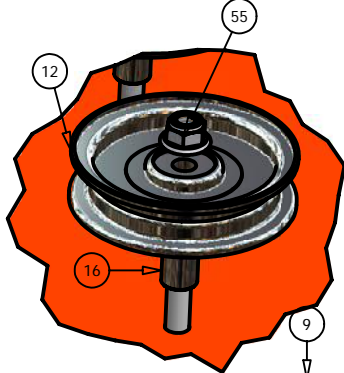

DETAIL D

DETAIL B