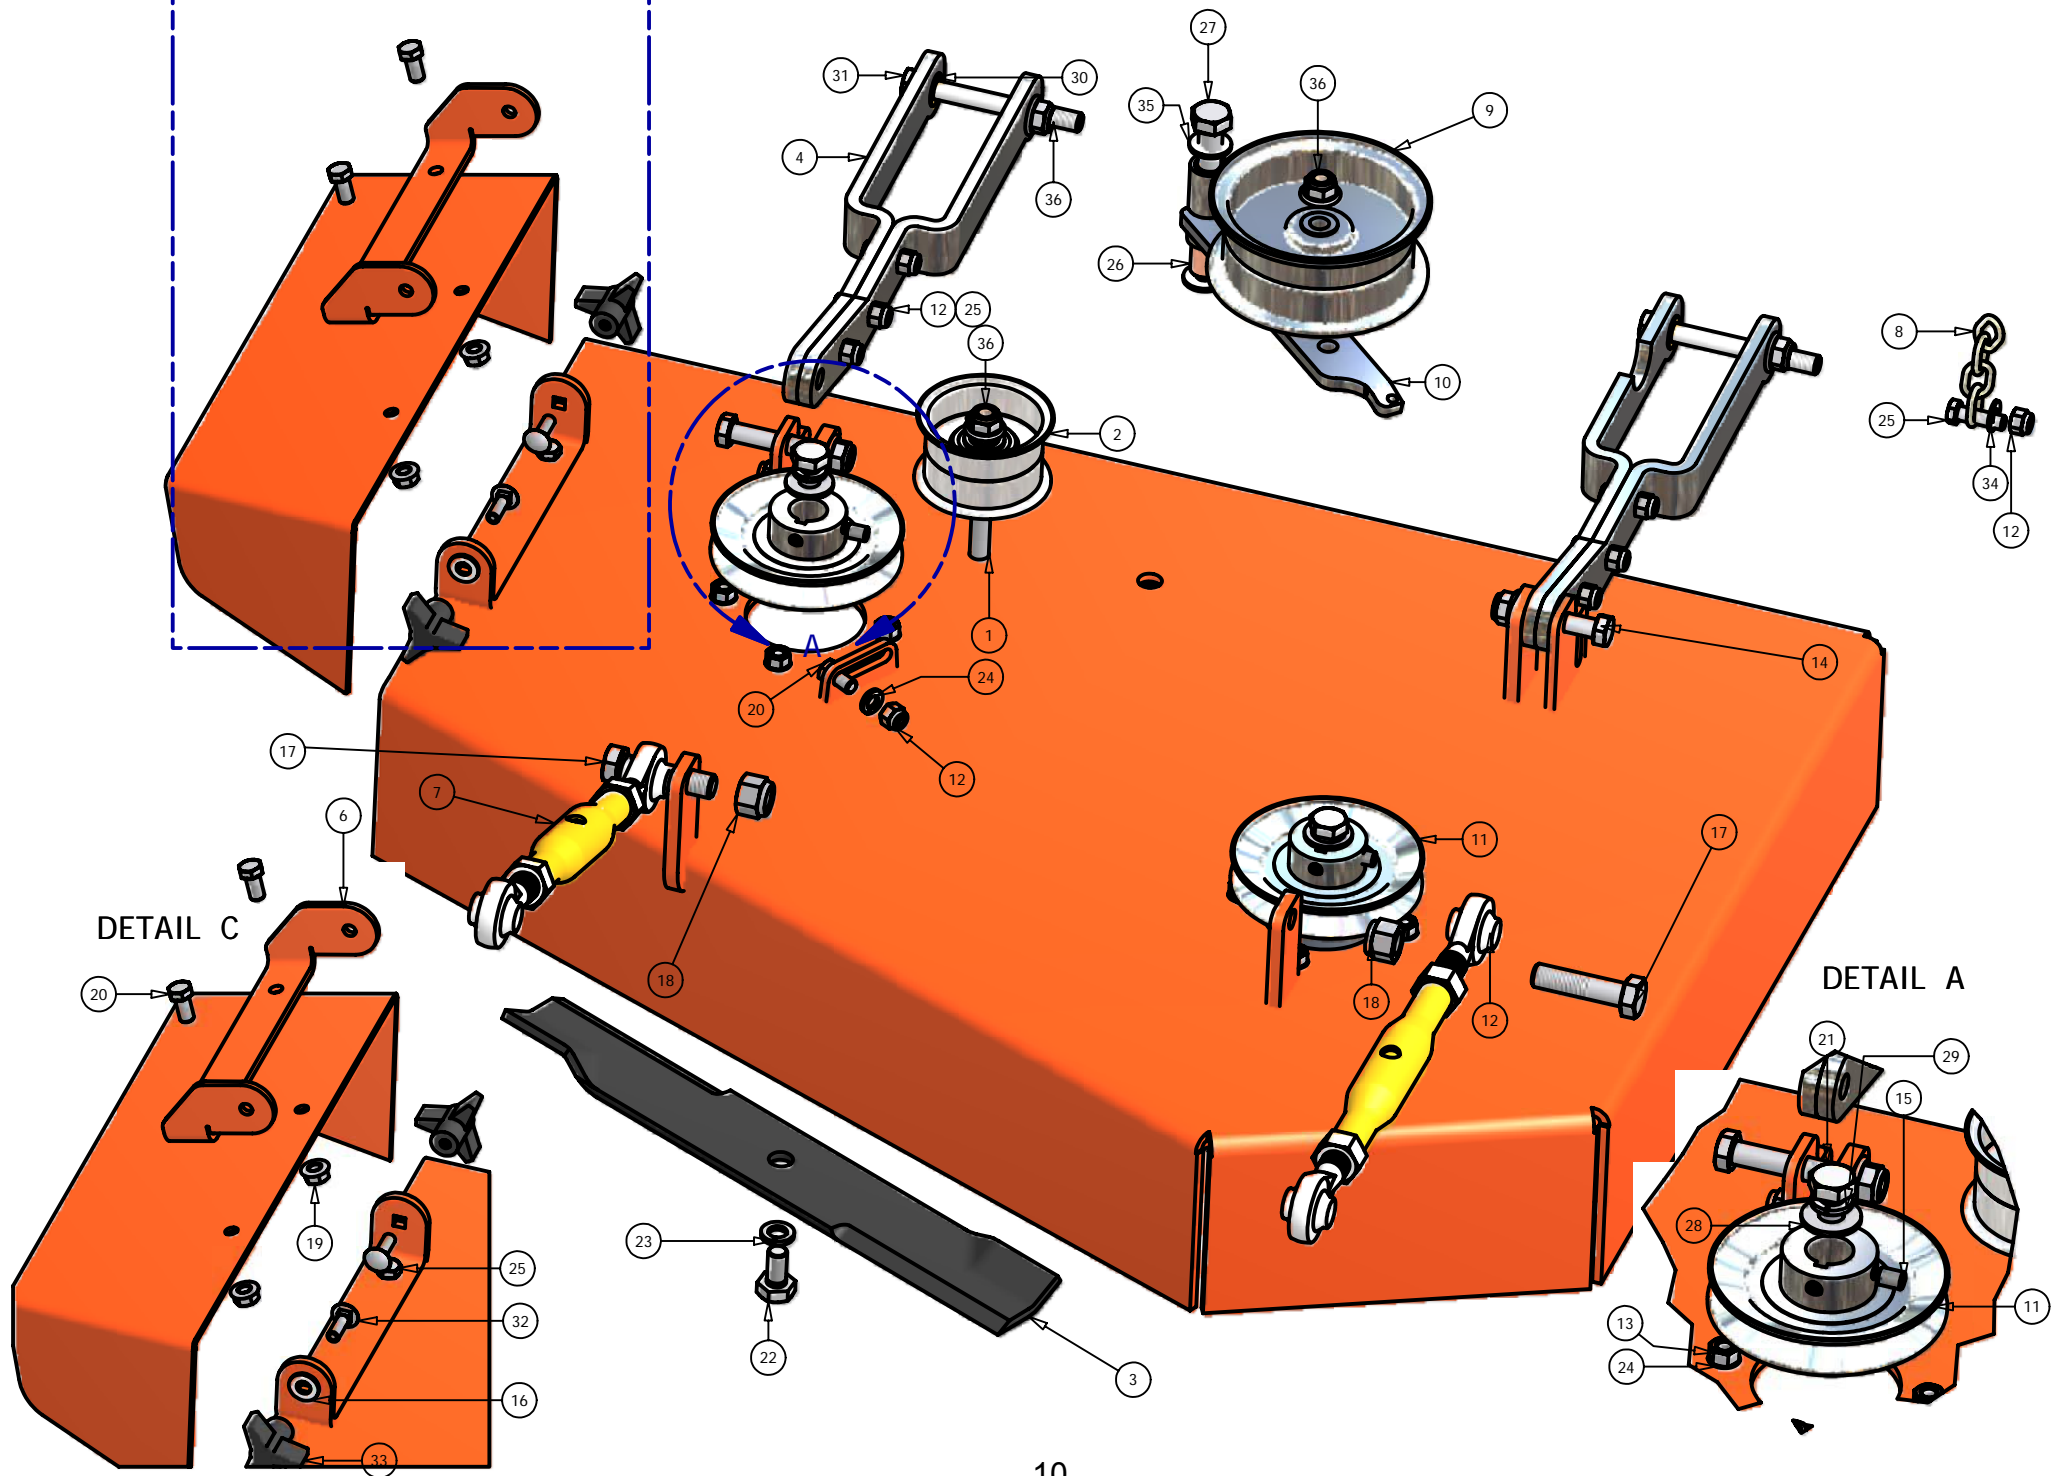

36" ZT Deck

Parts List			
ITEM	QTY	PART NUMBER	DESCRIPTION
1	1	060-3500-00	36 Inch ZT Deck
2	1	033-4000-00	36" ZT Idler Pulley
3	2	038-3010-00	36" Fusion Blade
4	2	031-6027-00	Deck Support Arm (left)
5	2	031-6028-00	Deck Support Arm (Right)
6	1	039-4860-00	Discharge Chute Bracket
7	2	048-6056-00	Turnbuckle
8	2	047-6047-00	3" Chain
9	1	033-5001-00	5 3/4" Flat Idler Pulley
10	1	039-6936-00	Deck Idler Arm
11	2	033-6003-01	5" Deck Pulley
12	9	013-5041-00	3/8" Nylock Nut
13	10	013-6014-00	3/8" Hex Nut
14	3	018-6036-00	1/2" x 2 1/2" Hex Bolt
15	2	030-6029-00	3/8" Set Screw
16	2	019-6042-00	.360 ID Plastic Washer
17	2	018-6059-00	5/8" x 2 1/2" Hex Bolt
18	2	013-7021-00	5/8" Nylock Nut
19	2	013-5201-00	3/8" Flange Nut
20	2	018-5250-00	3/8" x 3/4" Hex Bolt
21	2	018-5006-00	1/2" x 1 1/2" Fine Threaded Bolt
22	2	018-6021-00	5/8" x 1 1/2" Fine Threaded Bolt
23	2	019-4807-00	5/8" Lock Washer
24	9	019-5037-00	3/8" Lock Washer
25	18	018-5040-00	3/8" x 1 1/4" Hex Bolt
26	2	032-6033-00	5/8" ID x 1 1/8" Brass Bushing
27	1	018-5311-00	5/8" x 4" Hex Bolt
28	2	019-6020-00	1/2" Cup Washer
29	2	019-5007-00	1/2" Lock Washer
30	4	019-5010-00	1/2" Brass Washer
31	2	018-7050-00	1/2" x 4 1/2" Bolt
32	2	018-8065-00	5/16" x 1" Carriage Bolt
33	2	045-6043-00	5/16" Knob
34	2	019-5050-00	3/8" Washer
35	2	019-6017-00	.635 Nylon Washer
36	6	013-8050-00	1/2" Flange Lock Nut