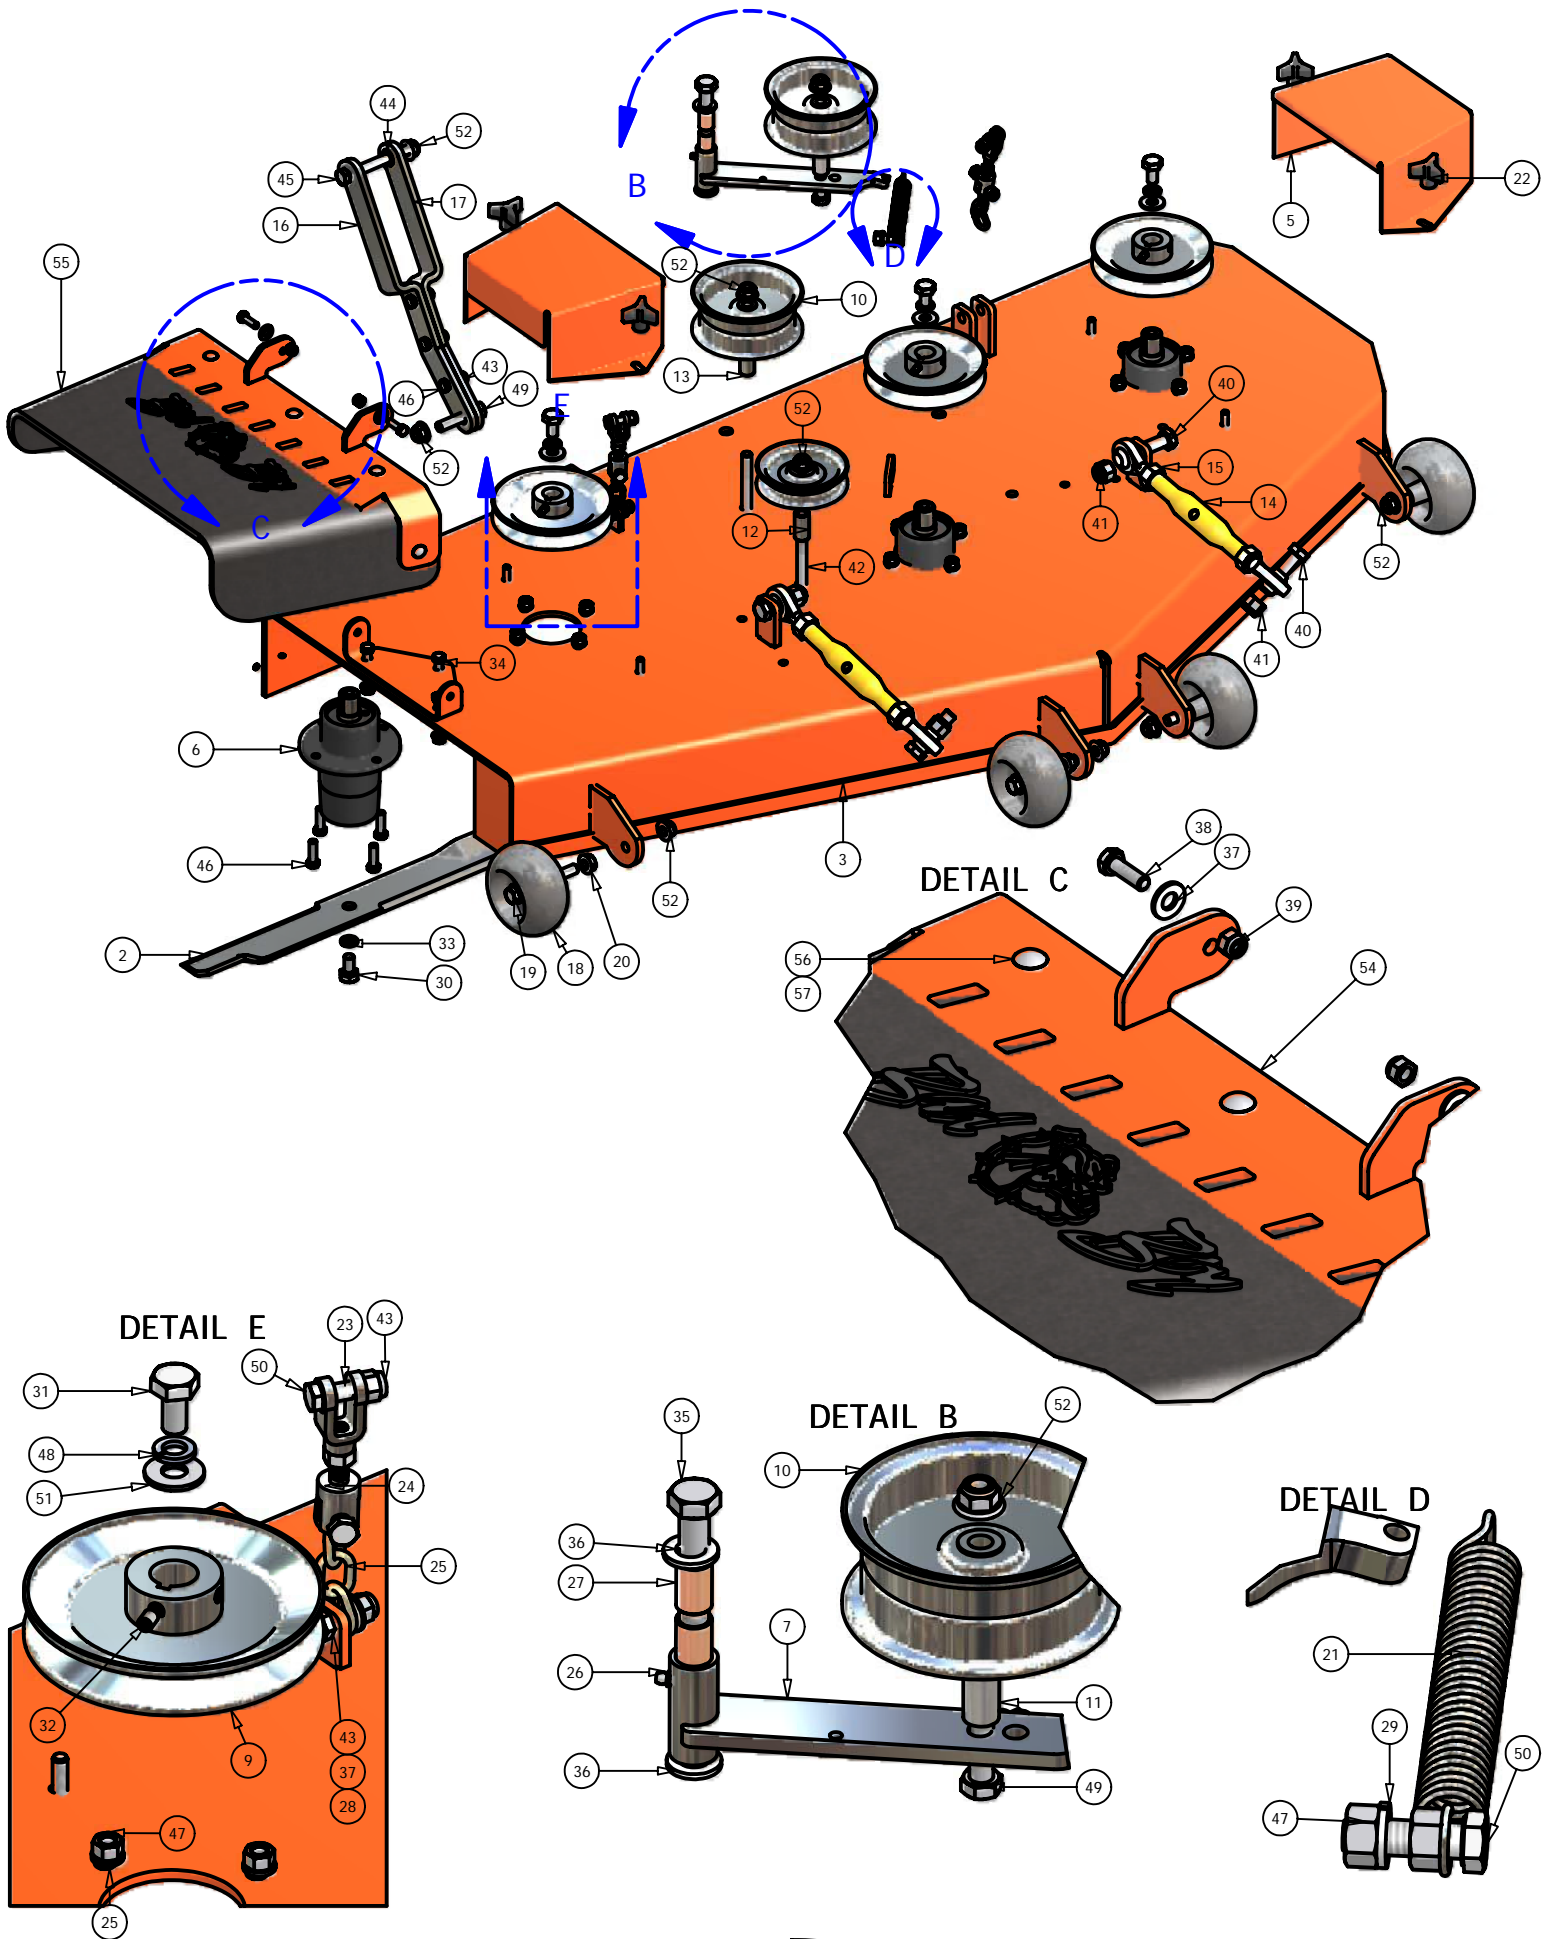

60" Deck

60 Inch Deck Parts List

ITEM	QTY	PART NUMBER	DESCRIPTION
1	1	041-1650-00	60" Deck Belt
2	3	038-6060-00	60" Fusion Blade
3	1	060-6005-00	60" Deck
4	1	206-6017-00	Discharge Chute Hanger
5	2	014-6004-00	Pulley Guard
6	3	037-6015-00	Spindle
7	1	039-6936-00	Deck Idler Arm
8	1	033-6001-00	4 3/4" Idler Pulley
9	3	033-6004-00	6 1/4" Drive Pulley
10	2	033-5001-01	5 3/4" Flat Idler Pulley
11	1	025-5337-00	1 1/4" Pulley Spacer
12	1	025-5338-00	1 1/2" Pulley Spacer
13	1	025-5339-00	1 3/4" Pulley Spacer
14	2	048-6056-00	Turnbuckle
15	2	013-6058-00	3/4" Left Handed Nut
16	2	031-6027-00	Deck Support Arm (left)
17	2	031-6028-00	Deck Support Arm (Right)
18	6	022-5234-00	Anti-Scalp Rollers
19	6	018-5019-00	1/2" x 4" Bolt (Grade 8)
20	6	013-5300-00	1/2" Flange Nut
21	1	034-9035-00	Deck Idler Spring
22	4	045-6043-00	5/16" Knob
23	2	046-6044-00	Female Yoke
24	2	046-6048-00	Male Yoke
25	2	047-6047-00	3" Chain
26	1	024-6034-00	Grease Fitting (Drive-In Type)
27	2	032-6033-00	5/8" ID x 1 1/8" Brass Bushing
28	3	018-6049-00	3/8" x 1" Hex Bolt
29	13	019-5037-00	3/8" Lock Washer
30	3	018-6021-00	5/8" x 1 1/2" Fine Threaded Bolt
31	3	018-5006-00	1/2" x 1 1/2" Bolt (Fine Threaded)
32	3	030-6029-00	3/8" Set Screw
33	3	019-4807-00	5/8" Lock Washer
34	3	018-5250-00	3/8" x 3/4" Hex Bolt
35	1	018-5311-00	5/8" x 4" Hex Bolt
36	2	019-6017-00	.635 ID Plastic Washer
37	2	019-6042-00	.360 ID Plastic Washer
38	2	018-5015-00	5/16" x 1" Hex Bolt
39	2	013-8047-00	5/16" Nylock Nut
40	4	018-6059-00	5/8" x 2 1/2" Hex Bolt
41	4	013-7021-00	5/8" Nylock Nut
42	2	018-6054-00	1/2" x 3 1/2" Bolt
43	13	013-5041-00	3/8" Nylock Nut
44	4	019-5010-00	1/2" Brass Washer
45	2	018-7050-00	1/2" x 4 1/2" Bolt
46	18	018-5040-00	3/8" x 1 1/4" Hex Bolt
47	14	013-6014-00	3/8" Hex Nut
48	3	019-5007-00	1/2" Lock Washer
49	2	018-6036-00	1/2" x 2 1/2" Hex Bolt
50	5	018-6012-00	3/8" x 1 1/2" Hex Bolt
51	3	019-6020-00	1/2" Cupped Washer
52	12	013-8050-00	1/2" Flange Lock Nut
53	1	039-4863-00	2007 Lower Hanger Plate
54	1	039-4864-00	2007 Hanger Plate
55	1	210-6005-00	Rubber Side Discharge
56	5	018-5020-00	5/16" x 1 1/2" Carriage Bolt
57	5	013-8049-00	5/16" Nylock Flange Nut