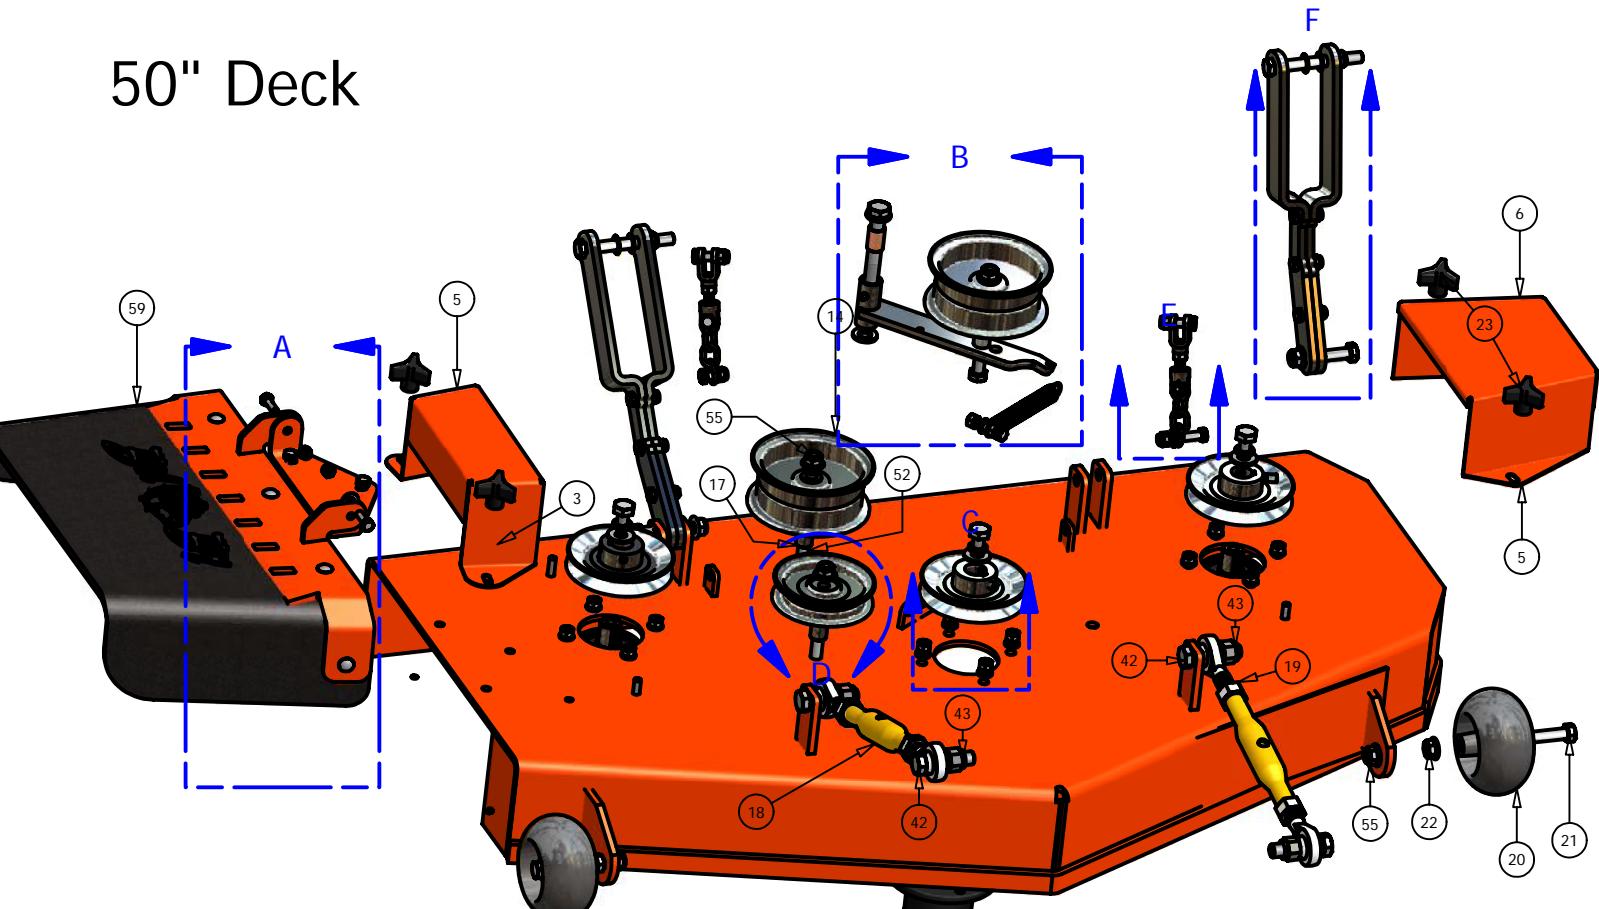

DETAIL F

50" Deck

DETAIL E

50" Deck

ITEM	QTY	PART NUMBER	DESCRIPTION
1	1	041-1420-00	50" Deck Belt
2	3	038-4830-00	50" Fusion Blade
3	1	060-4800-00	50" Deck
4	1	206-6017-00	Discharge Chute Hanger
5	1	014-4801-00	Spindle Cover
6	1	014-6004-00	Spindle Cover
7	3	037-6015-00	Spindle
8	1	039-6936-00	Deck Idler Arm
9	1	018-5311-00	5/8" x 4" Hex Bolt
10	2	019-6017-00	.635 ID Plastic Washer
11	2	032-6033-00	5/8" ID x 1 1/8" Brass Bushing
12	1	033-6001-00	4 3/4" Idler Pulley
13	3	033-6003-01	5" Deck Pulley
14	2	033-5001-00	5 3/4" Deck Idler Pulley
15	1	025-5337-00	1 1/4" Pulley Spacer
16	1	025-5338-00	1 1/2" Pulley Spacer
17	1	025-5339-00	1 3/4" Pulley Spacer
18	2	048-6056-00	Turnbuckle
19	2	013-6058-00	3/4" Left Handed Nut
20	4	022-5234-00	Anti-Scalp Rollers
21	4	018-5019-00	1/2" x 4" Bolt (Grade 8)
22	4	013-5300-00	1/2" Flange Nut
23	4	045-6043-00	5/16" Knob
24	2	031-5351-00	Deck Support Arm (left)
25	2	031-5352-00	Deck Support Arm (Right)
26	1	034-9035-00	Deck Idler Spring
27	2	046-6044-00	Female Yoke
28	2	046-6048-00	Male Yoke
29	2	047-6047-00	3" Chain
30	18	018-5040-00	3/8" x 1 1/4" Hex Bolt
31	14	013-6014-00	3/8" Hex Nut
32	13	019-5037-00	3/8" Lock Washer
33	3	018-5006-00	1/2" x 1 1/2" Bolt Fine Threaded
34	3	019-5007-00	1/2" Lock Washer
35	3	018-6021-00	5/8" x 1.5" Fine Threaded Bolt
36	3	019-4807-00	5/8" Lock Washer
37	12	013-5041-00	3/8" Nylock Nut
38	2	018-7050-00	1/2" x 4 1/2" Bolt
39	3	019-6020-00	1/2" Cup Washer
40	6	018-5015-00	5/16" x 1" Hex Bolt
41	3	018-6036-00	1/2" x 2 1/2" Hex Bolt
42	4	018-6059-00	5/8" x 2 1/2" Hex Bolt
43	4	013-7021-00	5/8" Nylock Nut
44	2	013-8047-00	5/16" Nylock Nut
45	2	019-6042-00	.360 ID Plastic Washer
46	3	018-5250-00	3/8" x 3/4" Hex Bolt
47	3	013-5201-00	3/8" Flange Nut
48	2	018-6049-00	3/8" x 1" Hex Bolt
49	2	019-5029-00	3/8" Flat Washer
50	5	018-6012-00	3/8" x 1 1/2" Hex Bolt
51	2	013-6051-00	3/8" Fine Threaded Jam Nut
52	2	018-6054-00	1/2" x 3 1/2" Bolt
53	1	024-6034-00	Grease Fitting (Drive-In Type)
54	3	030-6054-00	3/8" Set Screw
55	11	013-8050-00	1/2" Flange Lock Nut
56	4	019-5010-00	1/2" Brass Washer
57	1	039-4870-00	2007 Hanger Plate
58	1	039-4871-00	2007 Lower Hanger Plate
59	1	210-6005-00	Rubber Side Discharge
60	5	018-5020-00	5/16" x 1 1/2" Carriage Bolt
61	5	013-8049-00	5/16" Nylock Flange Nut