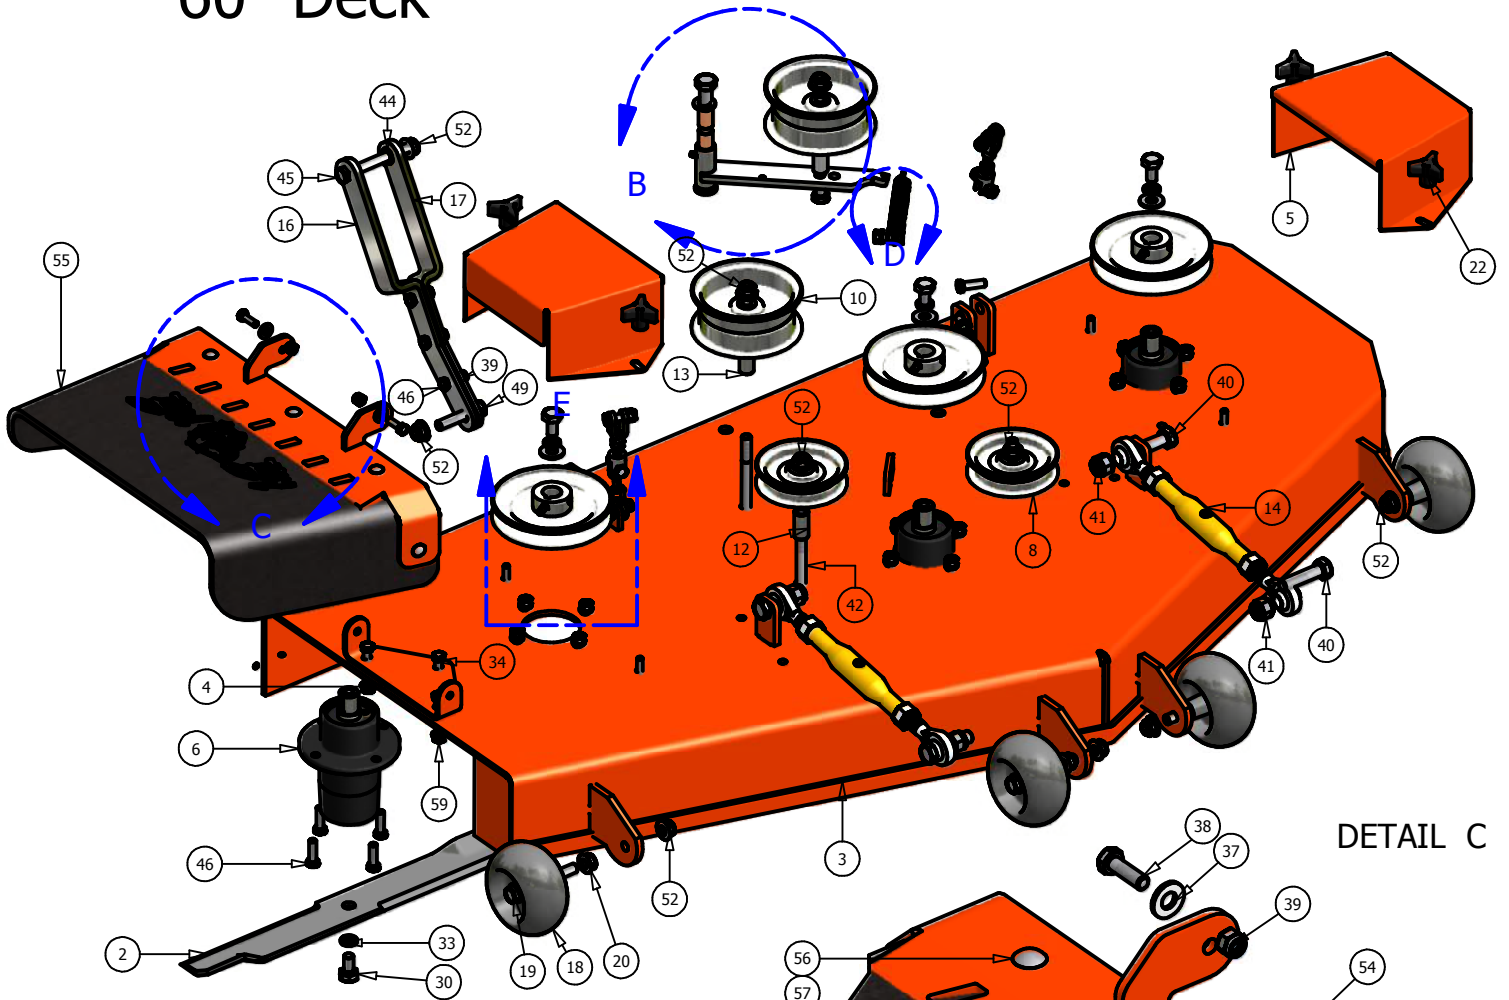

60" Deck

DETAIL C

60 Inch Deck Parts List			
ITEM	QTY	PART NUMBER	DESCRIPTION
1	1	041-0236-00	60" Deck Belt
2	3	038-6060-00	60" Fusion Blade
3	1	060-5403-00	60" Deck
4	1	206-6017-00	Discharge Chute Hanger
5	2	014-6004-00	Pulley Guard
6	3	037-6015-00	Spindle
7	1	039-6936-00	Deck Idler Arm
8	2	033-6001-00	4 3/4" Idler Pulley
9	3	033-6004-00	6 1/4" Drive Pulley
10	2	033-5001-00	5 3/4" Flat Idler Pulley
11	1	025-5337-00	1 1/4" Pulley Spacer
12	2	025-5338-00	Pup Pulley Spacer
13	1	025-5339-00	1 3/4" Pulley Spacer
14	2	048-6056-00	Turnbuckle
15	2	013-6058-00	3/4" Left Handed Nut
16	2	031-6027-00	Deck Support Arm (Left)
17	2	031-6028-00	Deck Support Arm (Right)
18	6	022-5234-00	Anti-Scalp Rollers
19	6	018-5019-00	1/2" x 4" Bolt (Grade 8)
20	6	013-5300-00	1/2" Flange Nut
21	1	034-9035-00	Deck Idler Spring
22	4	045-6043-00	5/16" Knob
23	2	046-6044-00	Female Yoke
24	2	046-6048-00	Male Yoke
25	2	047-6047-00	3" Chain
26	1	024-6034-00	Grease Fitting (Drive-In Type)
27	2	032-6033-00	5/8" ID x 1 1/8" Brass Bushing
28	2	018-6049-00	3/8" x 1" Hex Bolt
29	13	019-5037-00	3/8" Lock Washer
30	3	018-6021-00	5/8" x 1.5" Fine Threaded Bolt
31	3	018-5006-00	1/2" x 1 1/2" Bolt (Fine Threaded)
32	3	030-6029-00	3/8" Set Screw
33	3	019-4807-00	5/8" Lock Washer
34	3	018-5250-00	3/8" x 3/4" Hex Bolt
35	1	018-5311-00	5/8" x 4" Hex Bolt
36	2	019-6017-00	.635 ID Plastic Washer
37	2	019-6042-00	.360 ID Plastic Washer
38	2	018-5015-00	5/16" x 1" Hex Bolt
39	15	013-7021-00	5/16" Nylock Nut
40	4	018-6059-00	5/8" x 2 1/2" Hex Bolt
41	4	013-7021-00	5/8" Nylock Nut
42	3	018-6054-00	1/2" x 3 1/2" Bolt
44	4	019-5010-00	1/2" Brass Washer
45	2	018-7050-00	1/2" x 4 1/2" Bolt
46	18	018-5040-00	3/8" x 1 1/4" Hex Bolt
47	14	013-6014-00	3/8" Hex Nut
48	3	019-5007-00	1/2" Lock Washer
49	2	018-6036-00	1/2" x 2 1/2" Hex Bolt
50	5	018-6012-00	3/8" x 1 1/2" Hex Bolt
51	3	019-6020-00	1/2" Cupped Washer
52	13	013-8050-00	1/2" Flange Lock Nut
53	1	039-4863-00	2007 Lower Hanger Plate
54	1	039-4864-00	2007 Hanger Plate
55	1	210-6005-00	Rubber Side Discharge
56	5	018-5020-00	5/16" x 1 1/2" Carriage Bolt
57	5	013-8049-00	5/16" Nylock Flange Nut
58	1	018-7016-00	1/2" x 3" Bolt
59	3	013-5201-00	3/8" Flange Nut
60	1	019-5029-00	3/8" Flat Washer