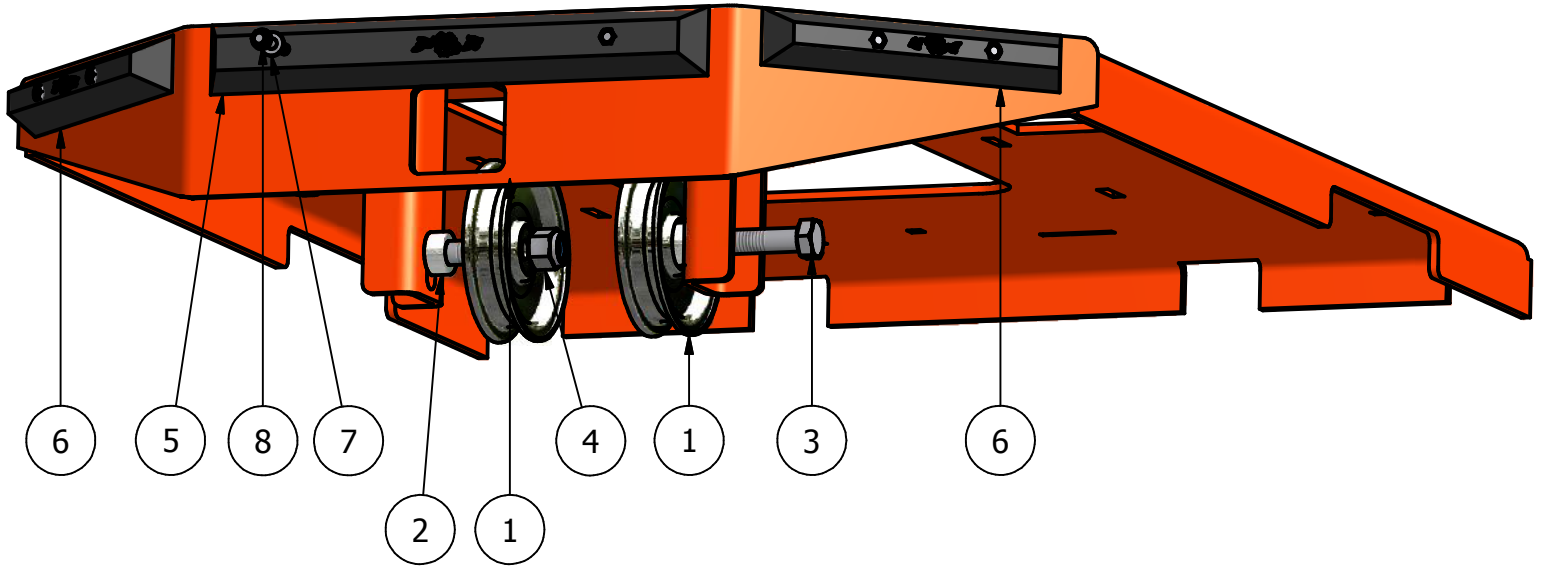

Parts List			
ITEM	QTY	PART NUMBER	DESCRIPTION
1	2	033-7025-00	5" V Idler Pulley
2	2	025-7020-00	5/8" x 1/2" Collar Spacer
3	2	018-6059-00	5/8" x 2 1/2" Bolt
4	2	013-7021-00	5/8" Nylock Nut
5	1	029-7037-00	14" Bumper
6	2	029-7038-00	8" Bumper
7	6	019-7040-00	1/4" Flat Washer
8	6	030-7039-00	1/4" x 1 1/2" Self Tapping Screw