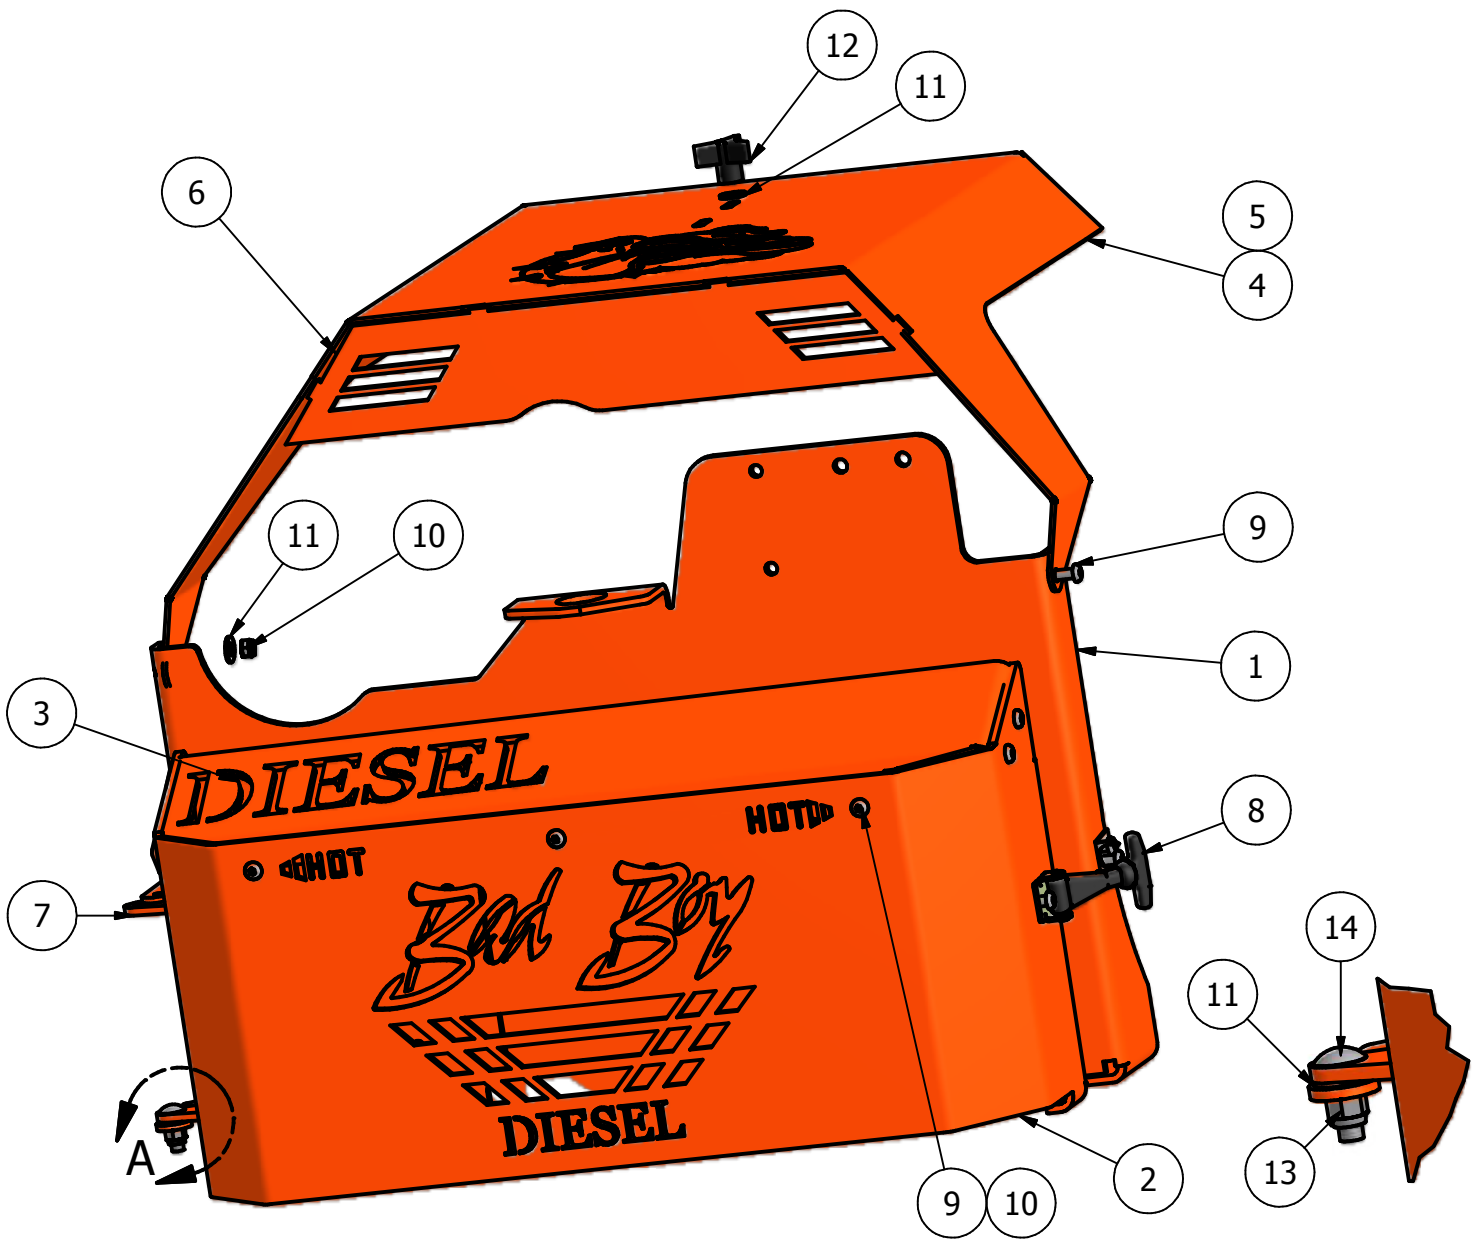

www.badboymowers.com

**PARTS MANUAL FOR BAD BOY DIESEL
MODELS
2008**

**35hp Caterpillar
28hp Caterpillar**

www.badboymowers.com

Actuator Bar	3
Back Panel/Hood	4
AOS Clutch Assembly	5,6
Wheel Motor	7,8
Floor Panel	9
Seat Frame	10,11
Drive Arm	12,13
Front Wheel Assembly - Suspension	14
Rear Suspension	15
Fuel Tanks	16
Spindle	17
Hydraulic Cooler	18
Engine	19,20
Rear Pulley Assembly	21
Air Filter	22
60" Deck	23,24
72" Deck	25,26
Wiring Schematic	27
Technical Support	28

Diesel Actuator Bar

Actuator Bar			
ITEM	QTY	PART NUMBER	DESCRIPTION
1	1	035-7033-00	Actuator
2	1	028-7930-00	Actuator Bar
3	2	017-7008-00	1" Pillow Block
4	1	028-5203-00	Height Indicator
5	2	019-5702-00	1/2" Washer
6	1	031-7000-00	2006 Height Indicator Lever
7	2	018-6036-00	1/2" x 2 1/2" Hex Bolt
8	2	013-6037-00	1/2" Nylock Nut
9	4	013-5300-00	1/2" Flange Nut
10	4	018-5600-00	1/2" x 1 1/2" Hex Bolt
11	1	019-6042-00	.360 ID Plastic Washer
12	4	019-5007-00	1/2" Lock Washer
13	1	018-6049-00	3/8" x 1" Hex Bolt
14	1	013-5041-00	3/8 Nylock Nut

DETAIL A
SCALE 1 / 3

Parts List			
ITEM	QTY	PART NUMBER	DESCRIPTION
1	1	026-8030-00	Pump Plate
2	1	014-5920-00	Back Pump Cover
3	1	059-8000-00	Top Back Cover
4	1	059-8010-00	35 HP Hood
5	1	059-8020-00	28 HP Hood
6	1	059-8011-00	Back Cover For Hood
7	1	039-0070-00	Pump Cover Hinge
8	1	052-5020-00	Pump Cover Latch
9	9	018-5007-00	5/16" x 3/4" Bolt
10	9	013-8047-00	5/16" Nylock Nut
11	5	019-6042-00	.360 ID Plastic Washer
12	1	045-6043-00	5/16" Knob
13	2	013-8047-00	5/16" Nylock Nut
14	2	018-8065-00	5/16" x 3/4" Carriage Bolt