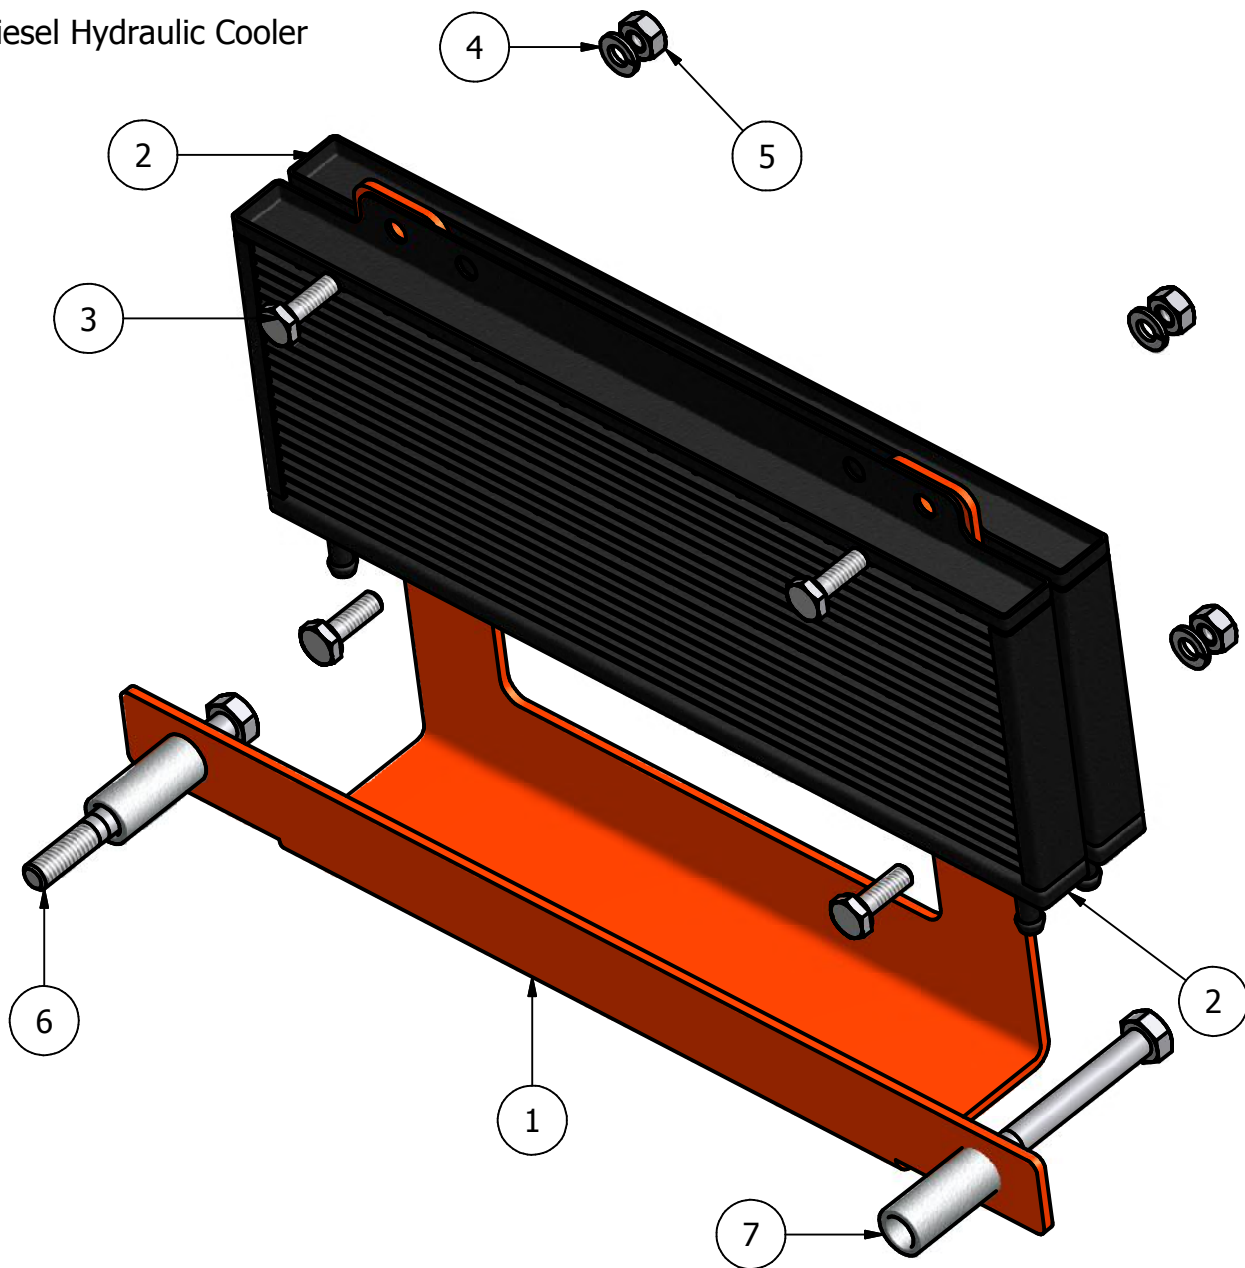

Diesel Hydraulic Cooler

Parts List			
ITEM	QTY	PART NUMBER	DESCRIPTION
1	1	057-5950-00	Cooler Holder
2	2	061-8012-00	Hydraulic Cooler
3	4	018-8052-00	1/4" x 3/4" Hex Bolt
4	4	019-4008-00	1/4" Lock Washer
5	4	013-8039-00	1/4" Hex Nut
6	2	018-5355-00	5/16" x 6" Bolt (28hp)
6	2	018-4701-00	5/16" x 3" Bolt (35hp)
7	2	025-8000-00	Cooler Holder Spacer (35hp)
7	2	025-3100-00	Cooler Holder Spacer (28hp)