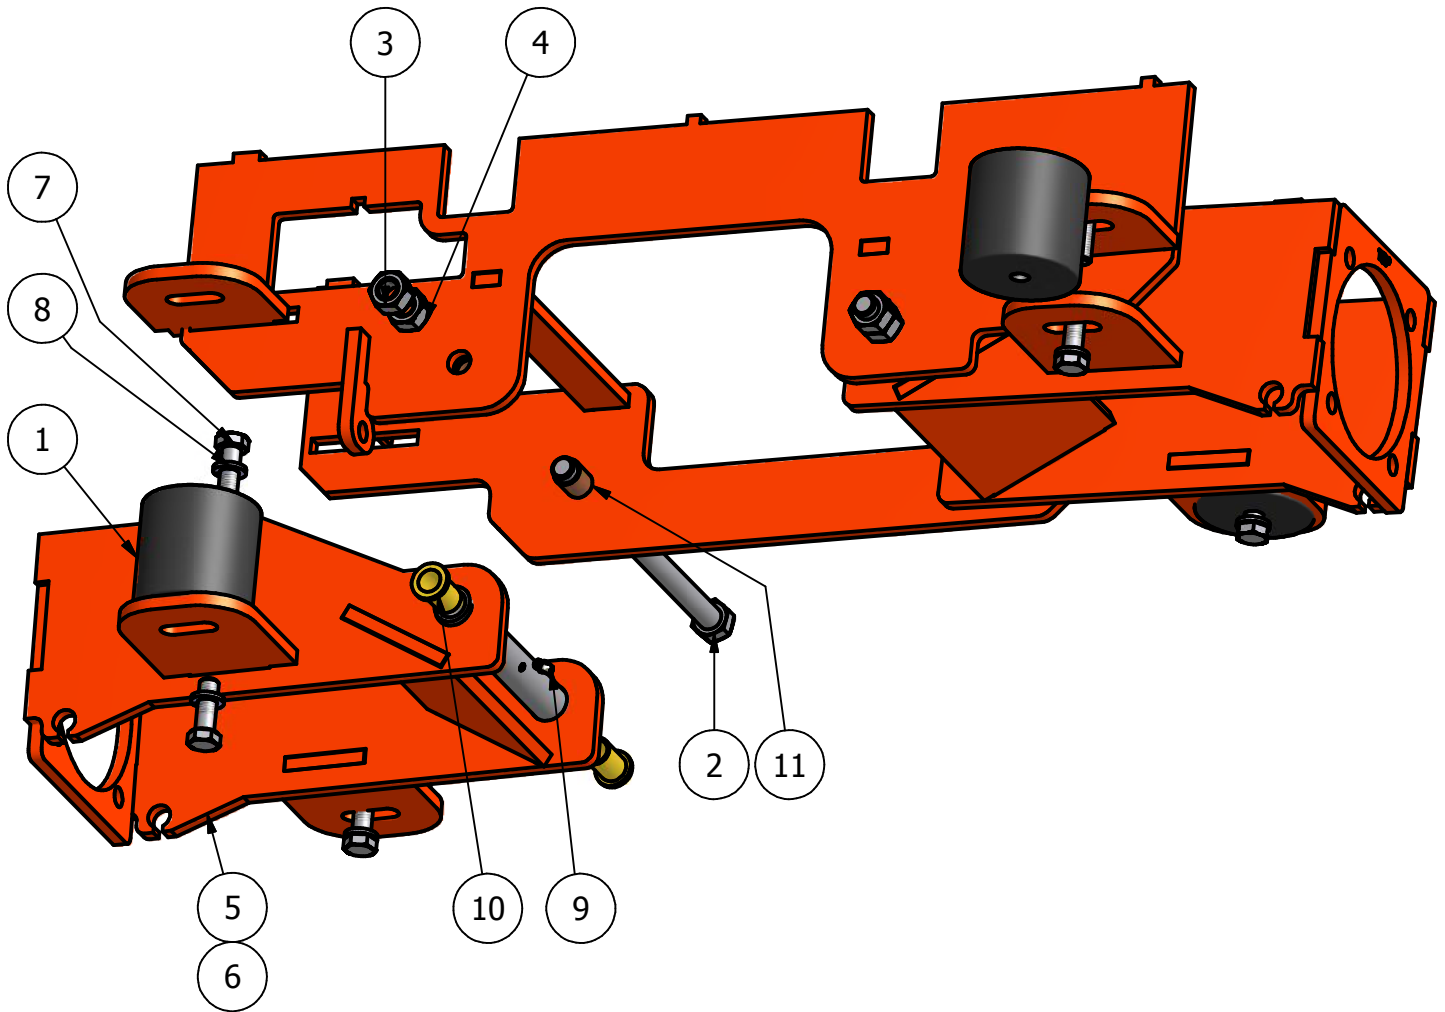

Drive Arms

Parts List			
ITEM	QTY	PART NUMBER	DESCRIPTION
1	1	031-8822-00/031-8821-00	Right Drive Arm/ Left
2	2	069-4010-00	Rubber Steering Handle
3	1	027-8819-00/027-8820-00	Left Drive Arm Lever Housing/Right
4	2	087-8080-00	Damper
5	2	018-2050-00	10MM Damper Ball Stud
6	4	034-8025-00	Drive Lever Spring
7	8	019-8027-00	.515 ID Nylon Shoulder Washer
8	2	035-5344-00	Push Rod
9	4	099-6046-00	3/8-24 Ball joint (female/male)
10	4	013-8043-00	5/16" Nut
11	10	032-8024-00	.507 ID Nylon Bushing
12	4	019-5037-00	3/8" Lock Washer
13	6	019-8051-00	5/16" Lock Washer
14	2	018-8063-00	5/16" x 3/4" Hex Bolt
15	4	018-2007-00	5/16" x 1/2" Flange Bolt
16	4	019-8054-00	.505 ID Plastic Washer
17	4	013-8050-00	1/2" Flange Lock Nut
18	8	013-6051-00	3/8" Fine Thread Nut

Parts List			
ITEM	QTY	PART NUMBER	DESCRIPTION
1	1	022-2006-00	13" x 6.50 - 6 Tire and Orange Wheel
2	2	032-9001-00	Rubber Isolator
3	2	010-7001-00	Bearing
4	1	014-7005-00	Dust Cover
5	2	022-7009-00	5/8" Bearing
6	1	020-7022-00	1/8" x 2 1/4" Cotter #8
7	2	018-3001-00	5/8" x 5/8" Shoulder Bolt
8	6	018-3003-00	1/2" x 1 1/4" Carriage Bolt
9	8	013-5300-00	1/2" Flange Nut
10	4	018-5006-00	1/2" x 1 1/2" Hex Bolt
11	4	019-5007-00	1/2" Lock Washer
12	2	019-5038-00	5/8" Flat Washer
13	1	013-7004-00	1" Fine Threaded Castle Nut
14	2	025-7036-00	1/2" x 1/2" Collar Spacer
15	1	025-5202-00	7" x 1/2" ID Tire Spacer
16	1	018-3002-00	1/2" x 10" Bolt
17	2	032-5052-00	5/8" Shoulder Bushing
18	2	011-7002-00	Race

Suspension

Parts List			
ITEM	QTY	PART NUMBER	DESCRIPTION
1	4	032-8999-00	Vibration Mount
2	2	018-2051-00	5/8" x 10" Hex Bolt (Grade 8)
3	2	013-5301-00	5/8" Nylock 1/2 Jam
4	2	013-5020-00	5/8" Nut
5	2	070-8000-00	60" Inner Suspension Cage
6	2	070-8001-00	72" Inner Suspension Cage
7	8	018-5006-00	1/2" x 1" Hex Bolt
8	8	019-5007-00	1/2" Lock Washer
9	2	024-6034-00	Grease Fitting (Drive-In)
10	4	032-5050-00	Shoulder Spacer
11	4	215-2000-00	3/4" Brass Bushing