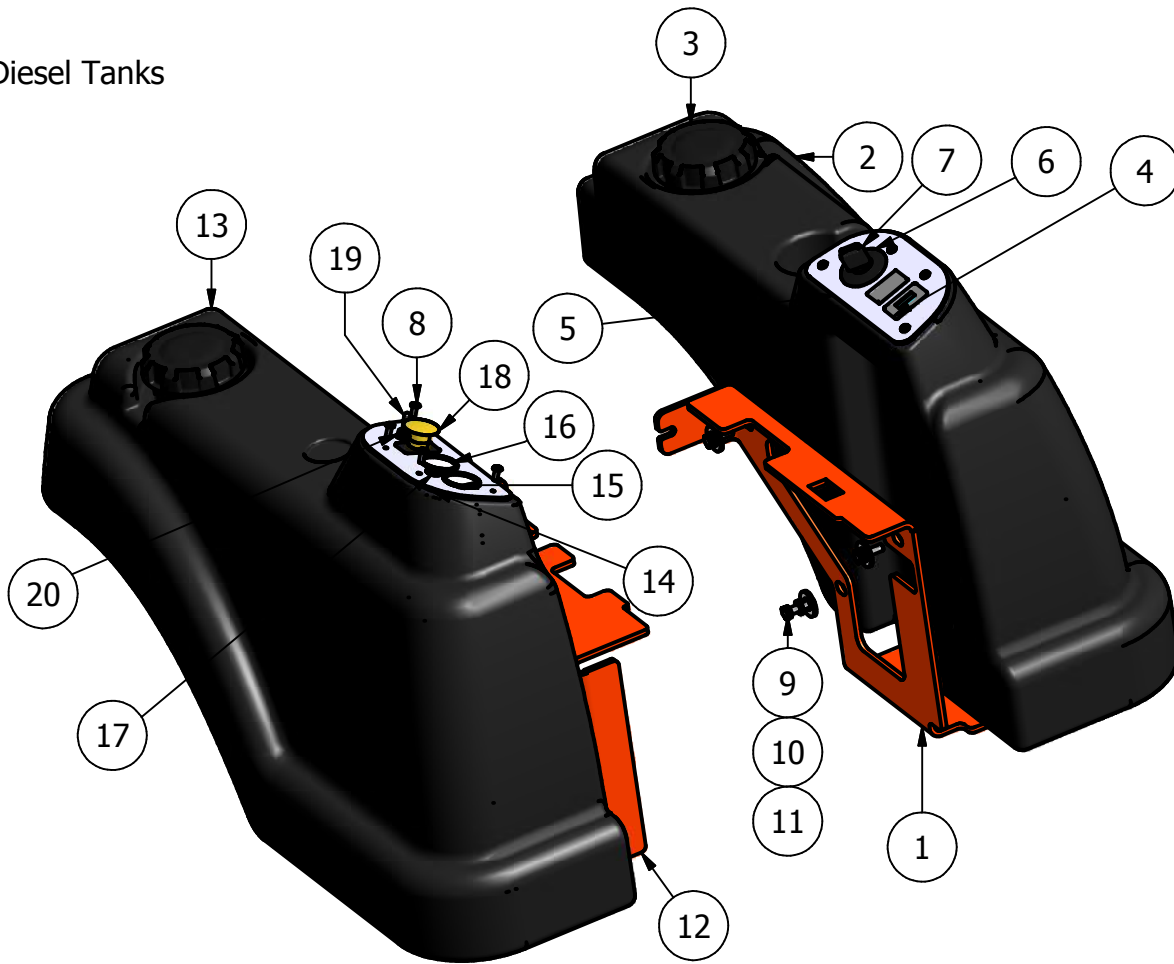

Diesel Tanks

Parts List			
ITEM	QTY	PART NUMBER	DESCRIPTION
1	1	031-2006-00	Left Fuel Tank Swing Support
2	1	067-3000-00	Left Fuel Tank with Fender
3	2	066-8076-00	Diesel Fuel Cap
4	1	083-4014-00	Hourmeter-Diesel
5	1	079-3402-00	Control Panel (Left)
6	1	077-8076-00	Ignition Switch
7	1	042-9000-00	Ignition Key
8	8	018-5301-00	10mm x 32 x 1" Bolt
9	10	018-5015-00	5/16" x 1" Hex Bolt
10	10	019-8051-00	5/16" Lock Washer
11	10	019-8044-00	1 5/16" Flat Washer
12	1	031-2011-00	Right Fuel Tank Support
13	1	067-3001-00	Right Fuel Tank with Fender
14	1	079-3403-00	Diesel Control Panel (Right)
15	1	086-5001-00	Oil Guage
16	1	086-5000-00	Temperature Guage
17	1	089-1000-00	Oil Light
18	1	056-8058-00	PTO Engager
19	1	078-8077-00	Deck Lift Joystick
20	1	014-8077-00	Joystick Cover