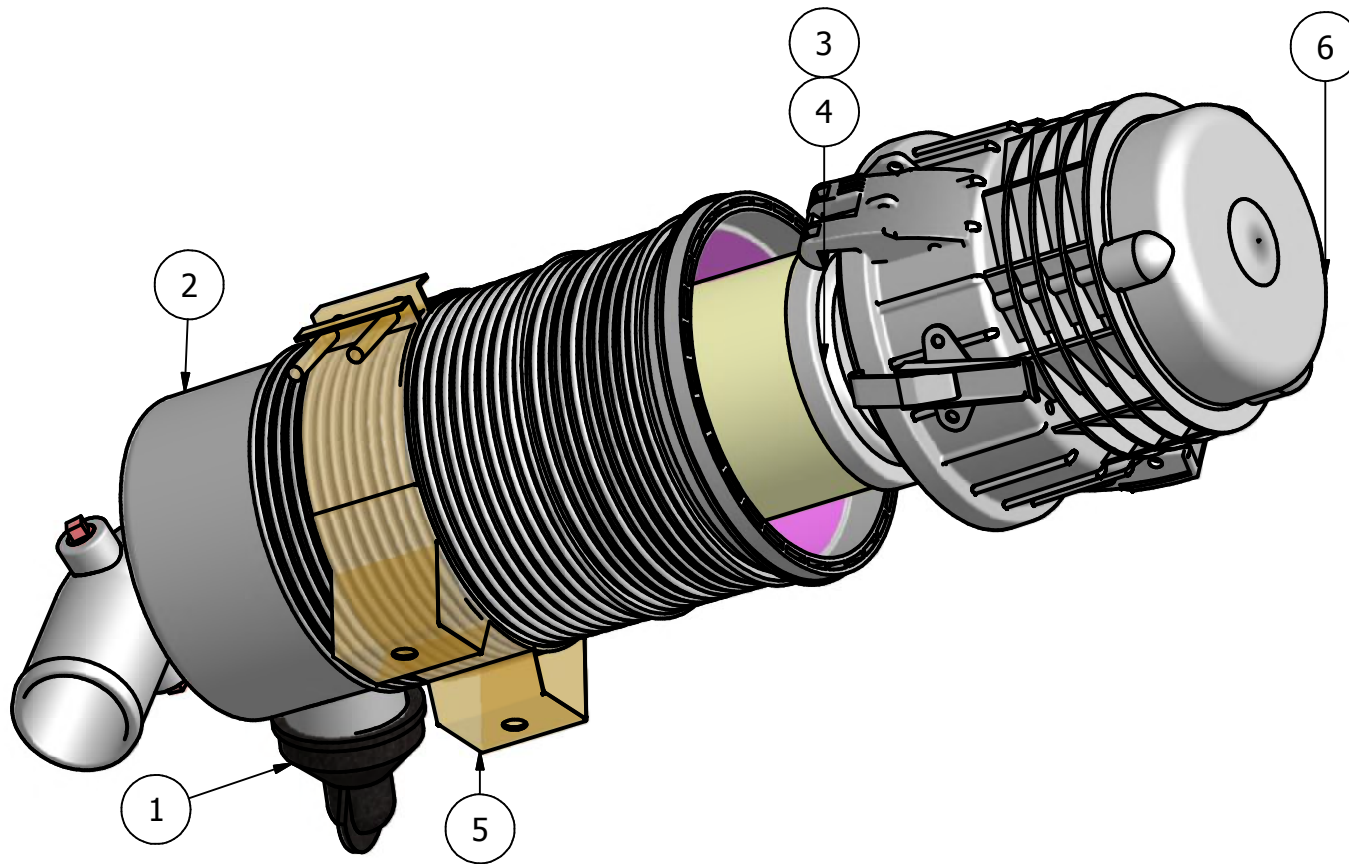

Parts List			
ITEM	QTY	PART NUMBER	DESCRIPTION
1	1	088-1020-00	Debris Plug
2	1	088-1018-00	Canister Body
3	1	063-2060-00	Inner Filter
4	1	063-2050-00	Outer Filter
5	1	088-1019-00	Mounting Bracket
6	1	088-1017-00	Diesel Air Filter