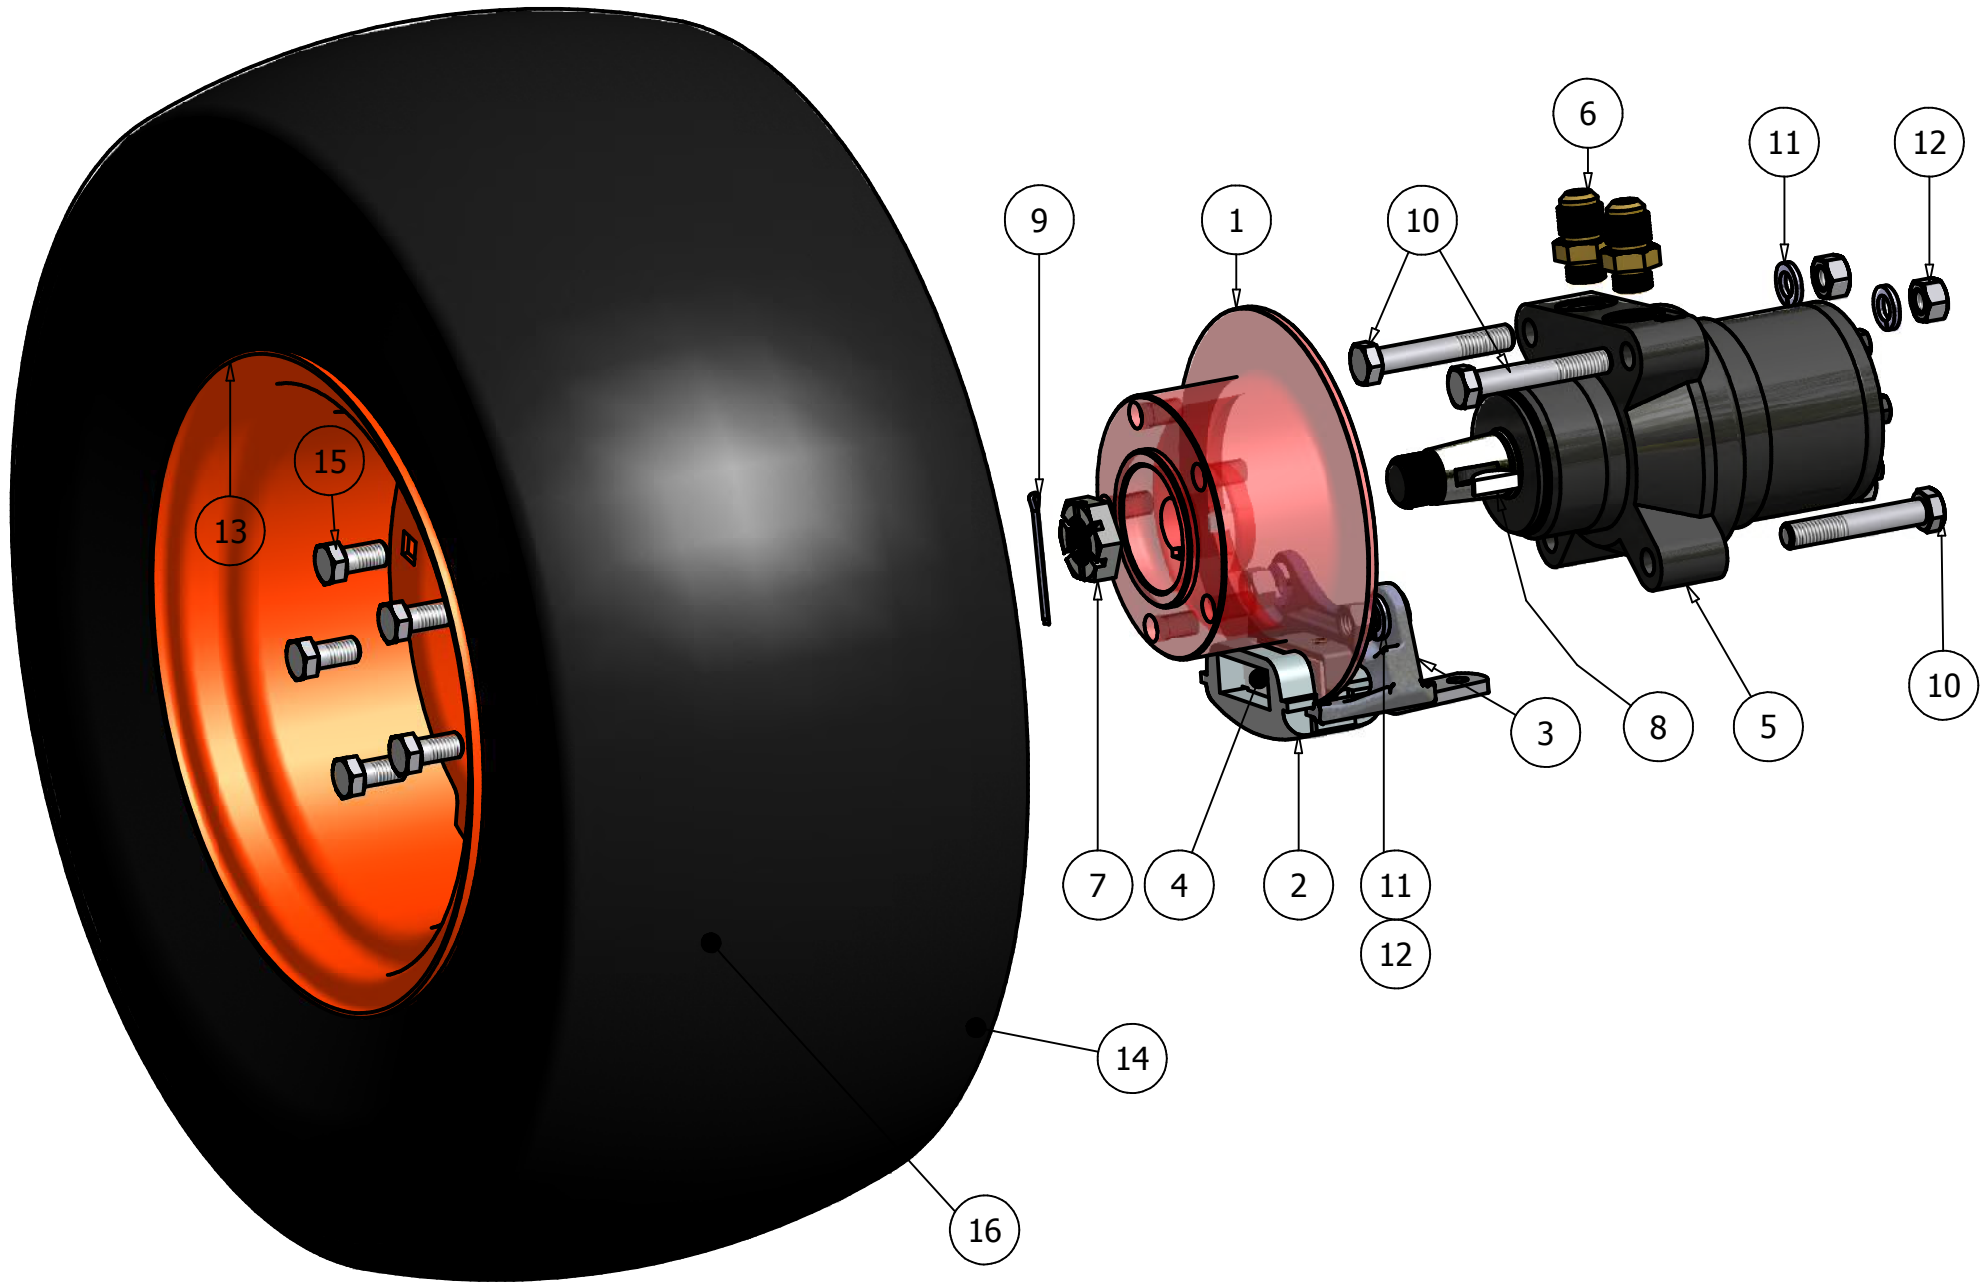

Wheel Motor/Tire and Wheel Assembly (Diesel)

Wheel Motor/ Tire and Wheel Assmebly			
ITEM	QTY	PART NUMBER	DESCRIPTION
1	1	092-5201-00	Brake Disc
2	1	016-1610-98/016-1609-98	Right Brake Assmebly/ Left
3	1	039-8936-00	Brake Casting
4	1	016-9998-00	Brake Pads
5	1	015-5302-00/ 015-5303-00	Right Wheel Motor/ Left
6	2	024-5204-00	3" Hydraulic Fitting
7	1	013-7050-00	Castle Nut
8	1	042-7041-00	Woodruff Key
9	1	020-7022-00	1/8" x 2 1/4" Cotter #8
10	4	018-7016-00	1/2" x 3" Hex Bolt
11	4	019-5007-00	1/2" Lock Washer
12	4	013-7018-00	1/2" Hex Nut
13	1	022-7033-00	12" Rim - AOS Models
14	1	022-7032-00	26x12-12 Tire - AOS Models
15	5	018-7033-00	1/2" x 1" Lug Bolt (Fine Thread)
16	1	022-7031-00	26 x 12-12 Tire and Wheel Assembly