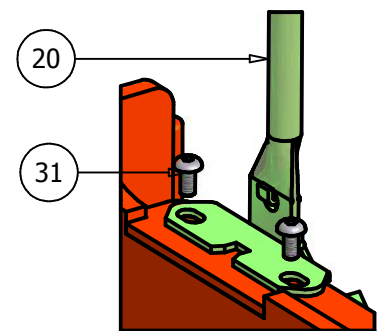

Parts List			
ITEM	QTY	PART NUMBER	DESCRIPTION
1	1	079-6000-00	2006 AOS Floor Panel
2	1	081-2007-00	AOS Floor Mat
3	9	018-1050-00	Ratchet Fastener
4	1	064-2005-00	Floor Board Cable
5	1	019-7040-00	1/4" Flat Washer
6	1	019-4008-00	1/4" Lock Washer
7	1	013-8039-00	1/4" Hex Nut
8	1	018-8064-00	1/4" x 5/8" Buttonhead Bolt

Diesel Seat Frame

DETAIL A

DETAIL D

DETAIL C

Seat Frame			
ITEM	QTY	PART NUMBER	DESCRIPTION
1	1	080-6010-00	Seat Frame
2	1	069-8054-00	Brake Lever
3	3	077-8073-00	Brake Handle Switch
4	4	018-8056-00	1024 x 1" Bolt
5	2	018-8051-00	9" Stove Bolt for Diesel (Aos gets 8")
6	2	013-8051-00	1/4" Wing Nut
7	1	068-8050-00	Diesel Battery
8	1	043-8929-00	Battery hold-down
9	2	062-8013-00	Filter Head
10	1	066-8048-00	Hydraulic Tank Cap
11	1	064-8055-00	Short Brake Cable
12	1	064-8056-00	Long Brake Cable
13	2	063-8014-00	Hydraulic Filter
14	4	024-5050-00	1/2" x 1/2" Filter Head Fitting
15	4	018-8052-00	1/4" x 3/4" Hex Bolt
16	1	067-9016-00	Hydraulic Tank
17	2	213-6001-00	Hydraulic Tank Strap
18	2	024-5205-00	3/8" X 3/8" Hose Barb
19	2	024-5203-00	1/2" x 1/2" Filter Head Fitting (90 Degree)
20	1	055-8018-00	Throttle
21	2	034-8045-00	Seat Spring
22	2	014-8047-00	1 1/2" Spring Cap Cover
23	2	019-5029-00	3/8" Flat Washer
24	2	018-6012-00	3/8" x 1 1/2" Hex Bolt
25	4	019-5037-00	3/8" Lock Washer
26	8	013-6014-00	3/8" Hex Nut
27	2	019-8051-00	5/16" Lock Washer
28	2	013-8043-00	5/16" Nut
29	1	054-8016-00	Choke
30	2	013-8047-00	5/16" Nylock Nut
31	2	018-5200-00	1024 X 5/8" Buttonhead Bolt
32	2	018-8059-00	5/16" x 1 3/4" Hex Bolt
33	4	019-4008-00	1/4" Lock Washer
34	2	018-8063-00	5/16" x 3/4" Hex Bolt
35	1	029-8059-00	Piezo Buzzer
36	1	077-6000-00	Momentary Start Switch- Diesel