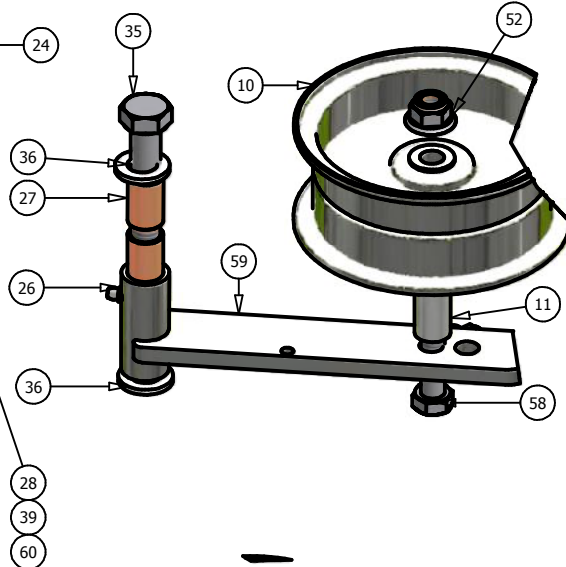

60" Deck

DETAIL C

DETAIL E

DETAIL B

DETAIL D

60 Inch Deck Parts List			
ITEM	QTY	PART NUMBER	DESCRIPTION
1	1	041-0236-00	60" Deck Belt
2	3	038-6060-00	60" Fusion Blade
3	1	060-5403-00	60" Deck
4	1	206-6017-00	Discharge Chute Hanger
5	2	014-6004-00	Pulley Guard
6	3	037-6015-00	Spindle
7	1	039-6936-00	Deck Idler Arm
8	2	033-6001-00	4 3/4" Idler Pulley
9	3	033-6004-00	6 1/4" Drive Pulley
10	2	033-5001-00	5 3/4" Flat Idler Pulley
11	1	025-5337-00	1 1/4" Pulley Spacer
12	2	025-5338-00	Pup Pulley Spacer
13	1	025-5339-00	1 3/4" Pulley Spacer
14	2	048-6056-00	Turnbuckle
15	2	013-6058-00	3/4" Left Handed Nut
16	2	031-6027-00	Deck Support Arm (Left)
17	2	031-6028-00	Deck Support Arm (Right)
18	6	022-5234-00	Anti-Scalp Rollers
19	6	018-5019-00	1/2" x 4" Bolt (Grade 8)
20	6	013-5300-00	1/2" Flange Nut
21	1	034-9035-00	Deck Idler Spring
22	4	045-6043-00	5/16" Knob
23	2	046-6044-00	Female Yoke
24	2	046-6048-00	Male Yoke
25	2	047-6047-00	3" Chain
26	1	024-6034-00	Grease Fitting (Drive-In Type)
27	2	032-6033-00	5/8" ID x 1 1/8" Brass Bushing
28	2	018-6049-00	3/8" x 1" Hex Bolt
29	13	019-5037-00	3/8" Lock Washer
30	3	018-6021-00	5/8" x 1.5" Fine Threaded Bolt
31	3	018-5006-00	1/2" x 1 1/2" Bolt (Fine Threaded)
32	3	030-6029-00	3/8" Set Screw
33	3	019-4807-00	5/8" Lock Washer
34	3	018-5250-00	3/8" x 3/4" Hex Bolt
35	1	018-5311-00	5/8" x 4" Hex Bolt
36	2	019-6017-00	.635 ID Plastic Washer
37	2	019-6042-00	.360 ID Plastic Washer
38	2	018-5015-00	5/16" x 1" Hex Bolt
39	15	013-7021-00	5/16" Nylock Nut
40	4	018-6059-00	5/8" x 2 1/2" Hex Bolt
41	4	013-7021-00	5/8" Nylock Nut
42	3	018-6054-00	1/2" x 3 1/2" Bolt
44	4	019-5010-00	1/2" Brass Washer
45	2	018-7050-00	1/2" x 4 1/2" Bolt
46	18	018-5040-00	3/8" x 1 1/4" Hex Bolt
47	14	013-6014-00	3/8" Hex Nut
48	3	019-5007-00	1/2" Lock Washer
49	2	018-6036-00	1/2" x 2 1/2" Hex Bolt
50	5	018-6012-00	3/8" x 1 1/2" Hex Bolt
51	3	019-6020-00	1/2" Cupped Washer
52	13	013-8050-00	1/2" Flange Lock Nut
53	1	039-4863-00	2007 Lower Hanger Plate
54	1	039-4864-00	2007 Hanger Plate
55	1	210-6005-00	Rubber Side Discharge
56	5	018-5020-00	5/16" x 1 1/2" Carriage Bolt
57	5	013-8049-00	5/16" Nylock Flange Nut
58	1	018-7016-00	1/2" x 3" Bolt
59	3	013-5201-00	3/8" Flange Nut
60	1	019-5029-00	3/8" Flat Washer