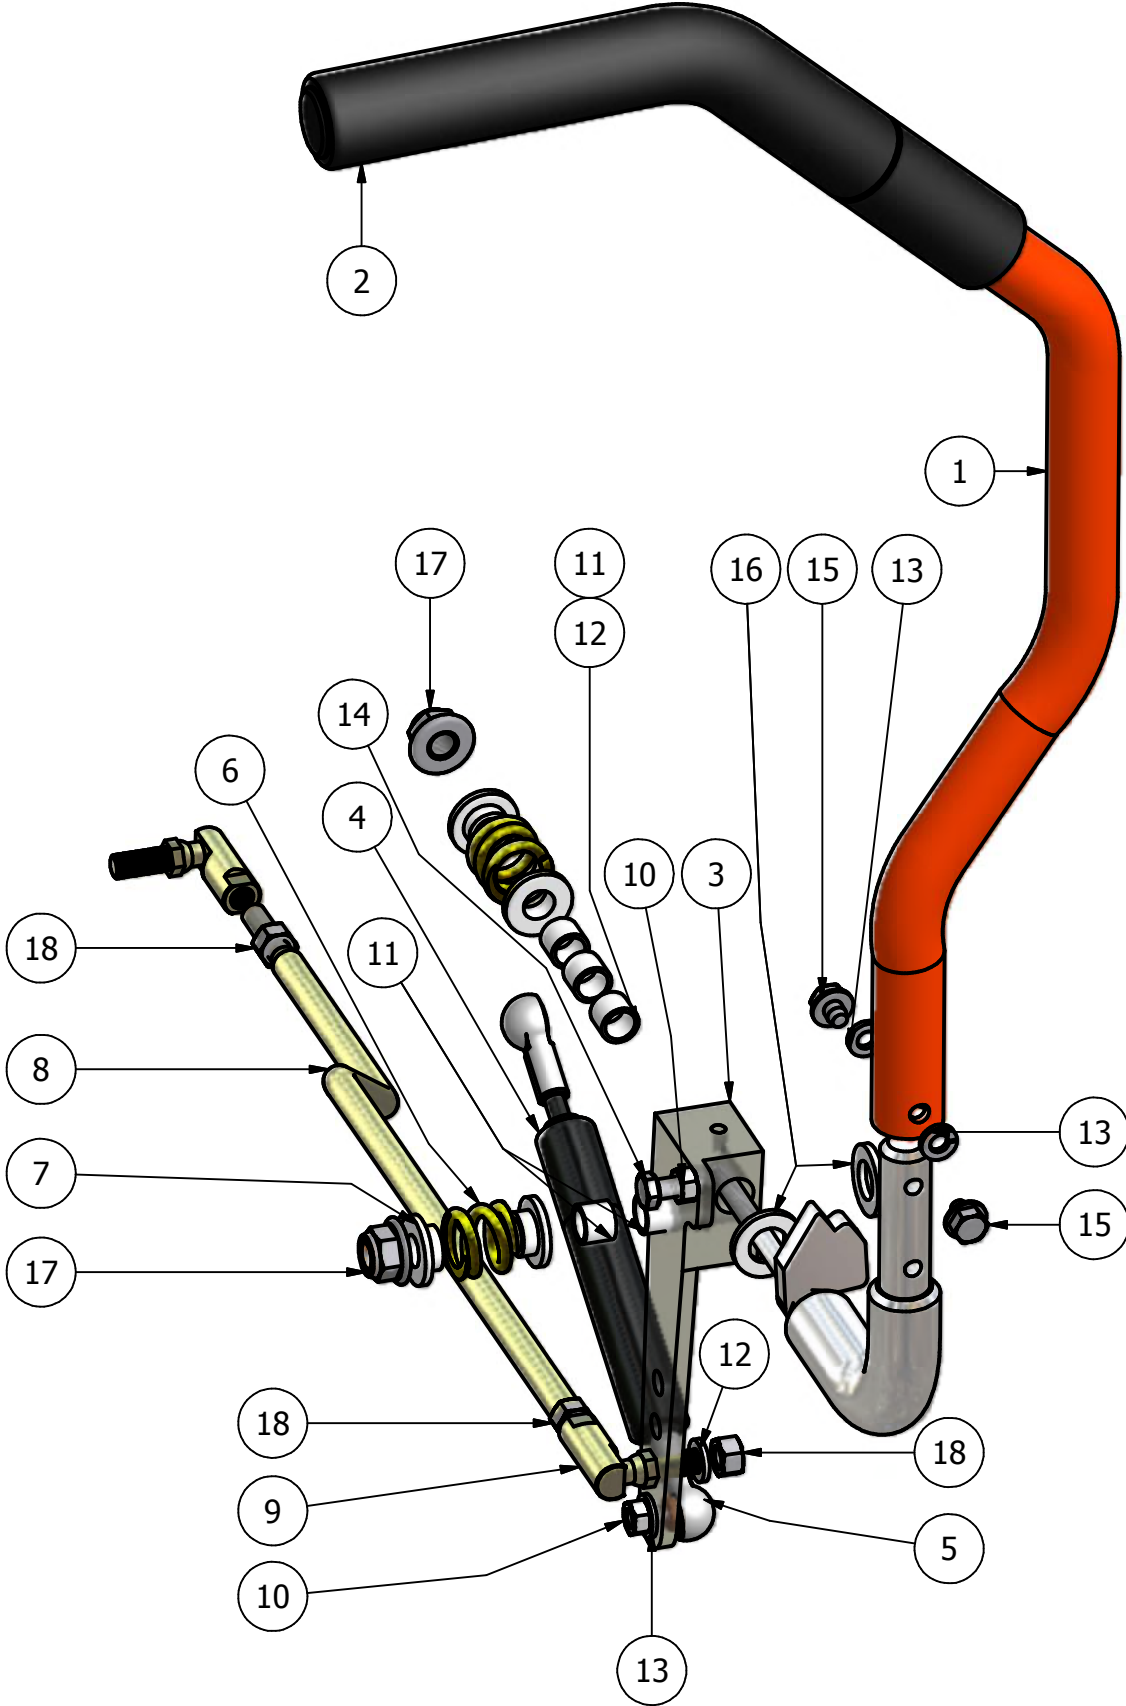

Drive Arms

Parts List			
ITEM	QTY	PART NUMBER	DESCRIPTION
1	1	031-8822-00/031-8821-00	Right Drive Arm/ Left
2	2	069-4010-00	Rubber Steering Handle
3	1	027-8819-00/027-8820-00	Left Drive Arm Lever Housing/Right
4	2	087-8080-00	Damper
5	2	018-2050-00	10MM Damper Ball Stud
6	4	034-8025-00	Drive Lever Spring
7	8	019-8027-00	.515 ID Nylon Shoulder Washer
8	2	035-5344-00	Push Rod
9	4	099-6046-00	3/8-24 Ball joint (female/male)
10	4	013-8043-00	5/16" Nut
11	10	032-8024-00	.507 ID Nylon Bushing
12	4	019-5037-00	3/8" Lock Washer
13	6	019-8051-00	5/16" Lock Washer
14	2	018-8063-00	5/16" x 3/4" Hex Bolt
15	4	018-2007-00	5/16" x 1/2" Flange Bolt
16	4	019-8054-00	.505 ID Plastic Washer
17	4	013-8050-00	1/2" Flange Lock Nut
18	8	013-6051-00	3/8" Fine Thread Nut