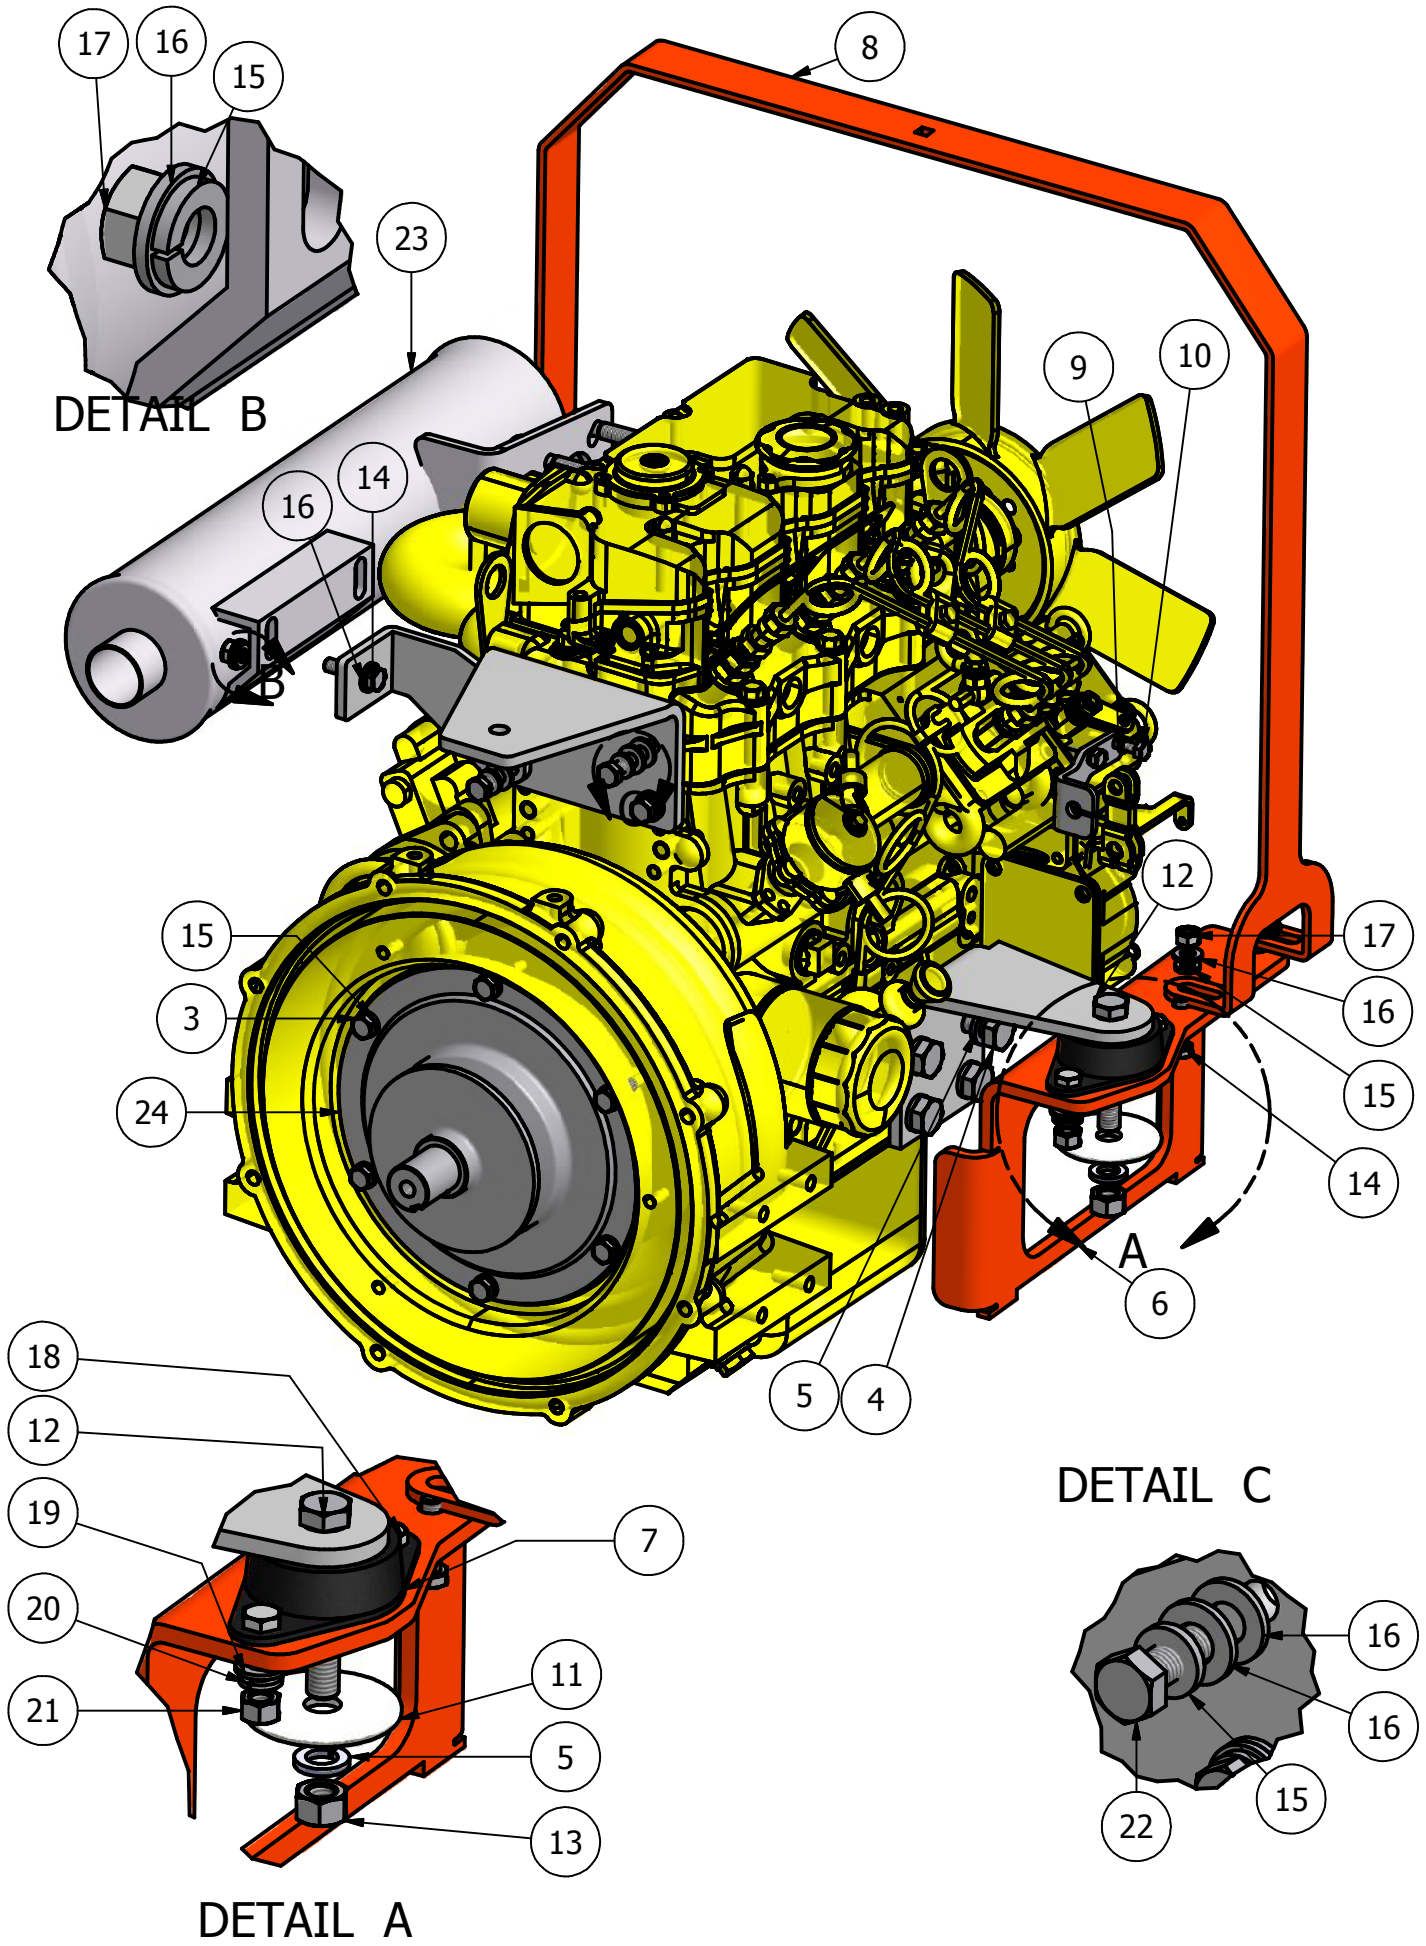

Parts List			
ITEM	QTY	PART NUMBER	DESCRIPTION
1	1	015-0004-00	28hp Caterpillar Engine
2	1	015-5600-00	35hp Caterpillar Engine
3	6	018-2007-00	5/16" x 1" Bolt
4	8	018-6022-00	12mm x 25mm Bolt
5	10	019-5007-00	1/2" Lock Washer
6	1	070-5510-00	28hp Diesel Frame
6	1	070-5520-00	35hp Diesel Frame
7	2	032-2000-00	Rubber Isolator
8	1	201-8001-00	Hood Holder
9	2	019-4008-00	1/4" Lock Washer
10	2	018-2000-00	6mm x 20mm Bolt
11	2	032-4051-00	Snubbing Washer
12	2	018-7016-00	1/2" x 3" Hex Bolt
13	2	013-7018-00	1/2" Hex Nut
14	5	018-5025-00	5/16" x 1 1/4" Hex Bolt
15	15	019-8051-00	5/16" Lock Washer
16	12	019-8044-00	5/16" Flat Washer
17	5	013-8043-00	5/16" Nut
18	4	018-6049-00	3/8" x 1" Hex Bolt
19	4	019-5029-00	3/8" Flat Washer
20	4	019-5037-00	3/8" Lock Washer
21	4	013-6014-00	3/8" Hex Nut
22	4	018-2001-00	8mm x 25 Bolt
23	1	015-0005-00	Diesel Muffler
24	1	017-3000-00	Stub Shaft