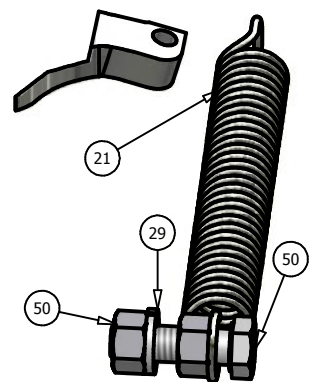

60" Deck

DETAIL C

DETAIL E

DETAIL B

DETAIL D

60 Inch Deck Parts List			
ITEM	QTY	PART NUMBER	DESCRIPTION
1	1	041-0236-00	60" Deck Belt
2	3	038-6060-00	60" Fusion Blade
3	1	060-5403-00	60" Deck
4	1	206-6017-00	Discharge Chute Hanger
5	2	014-6004-00	Pulley Guard
6	3	037-6015-00	Spindle
7	1	039-6936-00	Deck Idler Arm
8	2	033-6001-00	4 3/4" Idler Pulley
9	3	033-6004-00	6 1/4" Drive Pulley
10	2	033-5001-00	5 3/4" Flat Idler Pulley
11	1	025-5337-00	1 1/4" Pulley Spacer
12	2	025-5338-00	Pup Pulley Spacer
13	1	025-5339-00	1 3/4" Pulley Spacer
14	2	048-6056-00	Turnbuckle
15	2	013-6058-00	3/4" Left Handed Nut
16	2	031-6027-00	Deck Support Arm (Left)
17	2	031-6028-00	Deck Support Arm (Right)
18	6	022-5234-00	Anti-Scalp Rollers
19	6	018-5019-00	1/2" x 4" Bolt (Grade 8)
20	6	013-5300-00	1/2" Flange Nut
21	1	034-9035-00	Deck Idler Spring
22	4	045-6043-00	5/16" Knob
23	2	046-6044-00	Female Yoke
24	2	046-6048-00	Male Yoke
25	2	047-6047-00	3" Chain
26	1	024-6034-00	Grease Fitting (Drive-In Type)
27	2	032-6033-00	5/8" ID x 1 1/8" Brass Bushing
28	2	018-6049-00	3/8" x 1" Hex Bolt
29	13	019-5037-00	3/8" Lock Washer
30	3	018-6021-00	5/8" x 1.5" Fine Threaded Bolt
31	3	018-5006-00	1/2" x 1 1/2" Bolt (Fine Threaded)
32	3	030-6029-00	3/8" Set Screw
33	3	019-4807-00	5/8" Lock Washer
34	3	018-5250-00	3/8" x 3/4" Hex Bolt
35	1	018-5311-00	5/8" x 4" Hex Bolt
36	2	019-6017-00	.635 ID Plastic Washer
37	2	019-6042-00	.360 ID Plastic Washer
38	2	018-5015-00	5/16" x 1" Hex Bolt
39	15	013-7021-00	5/16" Nylock Nut
40	4	018-6059-00	5/8" x 2 1/2" Hex Bolt
41	4	013-7021-00	5/8" Nylock Nut
42	3	018-6054-00	1/2" x 3 1/2" Bolt
44	4	019-5010-00	1/2" Brass Washer
45	2	018-7050-00	1/2" x 4 1/2" Bolt
46	18	018-5040-00	3/8" x 1 1/4" Hex Bolt
47	14	013-6014-00	3/8" Hex Nut
48	3	019-5007-00	1/2" Lock Washer
49	2	018-6036-00	1/2" x 2 1/2" Hex Bolt
50	5	018-6012-00	3/8" x 1 1/2" Hex Bolt
51	3	019-6020-00	1/2" Cupped Washer
52	13	013-8050-00	1/2" Flange Lock Nut
53	1	039-4863-00	2007 Lower Hanger Plate
54	1	039-4864-00	2007 Hanger Plate
55	1	210-6005-00	Rubber Side Discharge
56	5	018-5020-00	5/16" x 1 1/2" Carriage Bolt
57	5	013-8049-00	5/16" Nylock Flange Nut
58	1	018-7016-00	1/2" x 3" Bolt
59	3	013-5201-00	3/8" Flange Nut
60	1	019-5029-00	3/8" Flat Washer