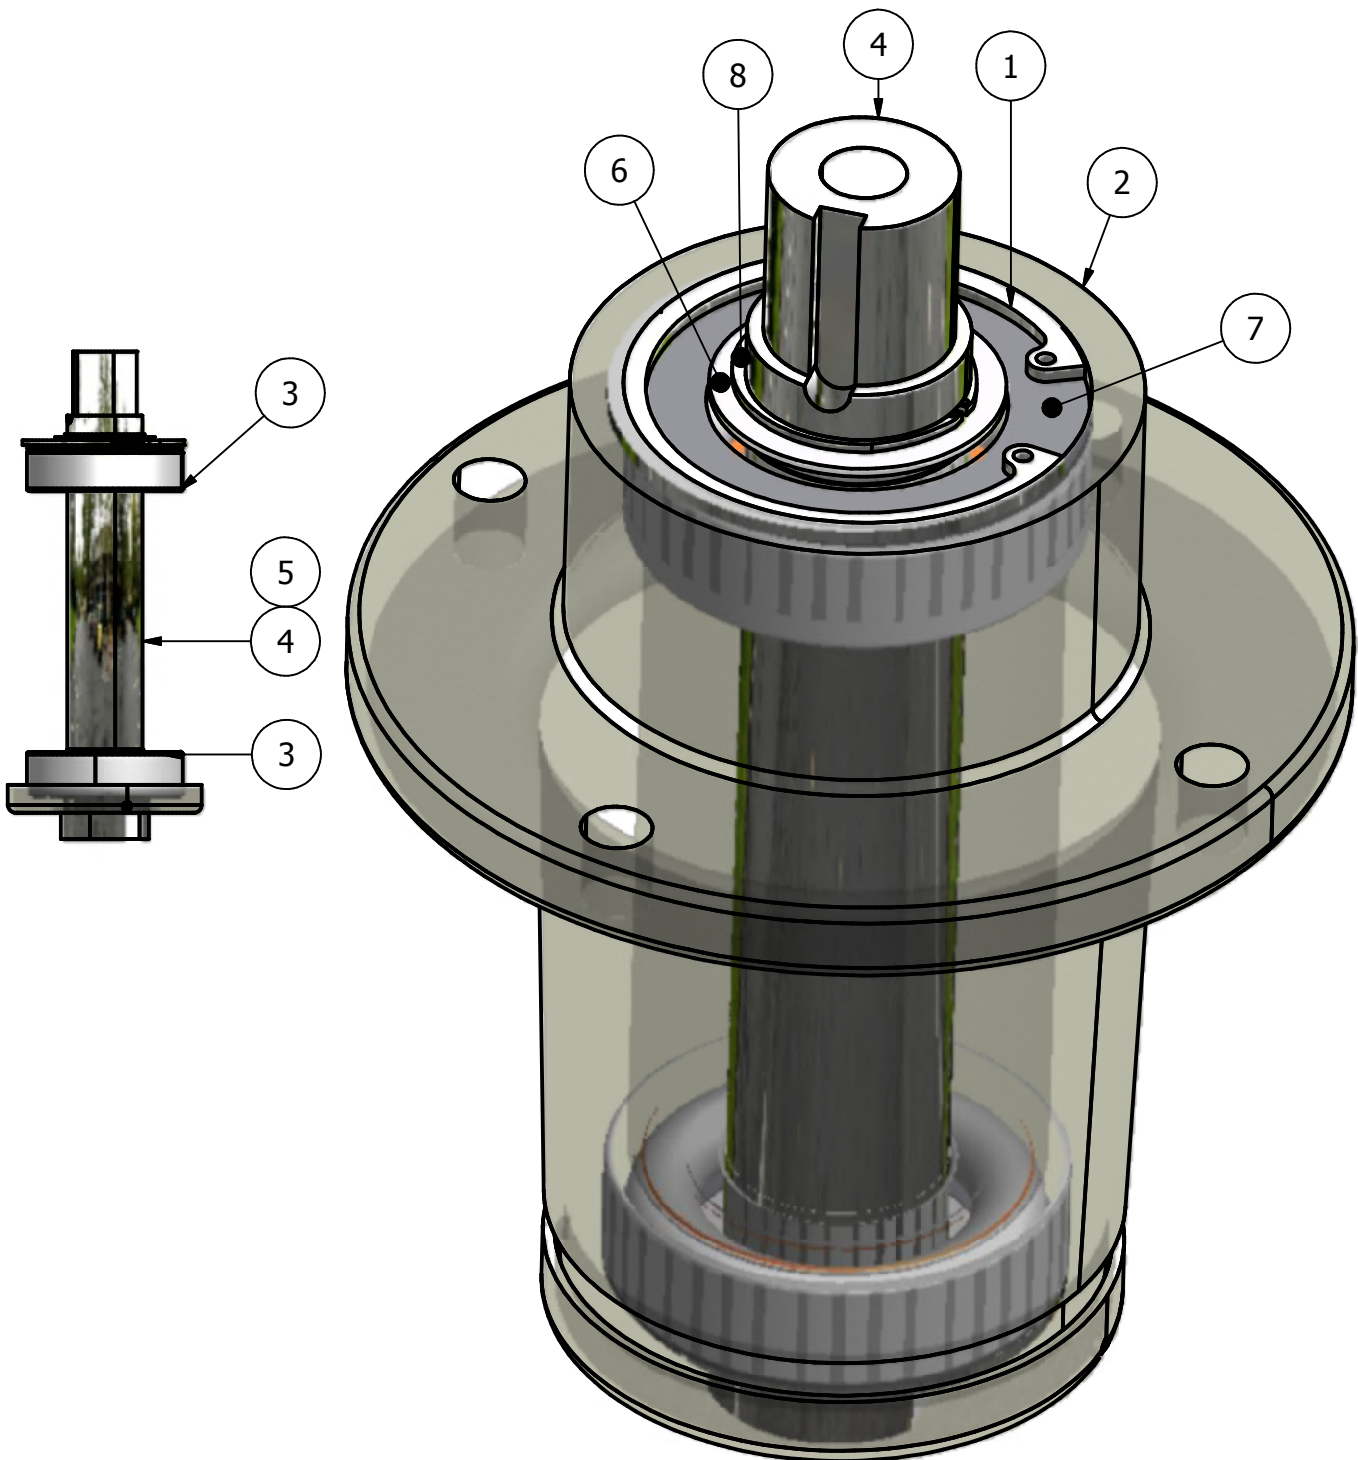

Parts List			
ITEM	QTY	PART NUMBER	DESCRIPTION
1	2	037-6009-00	Bearing Retainer Ring
2	1	037-6017-00	Spindle Housing
3	2	037-6023-00	Bearing
4	1	037-6019-00	Short Shaft
5	1	037-6018-00	Long Shaft
6	2	037-6021-00	Small Bearing Spacer
7	2	037-6020-00	Large Bearing Spacer
8	1	037-6022-00	Shaft Retainer Ring