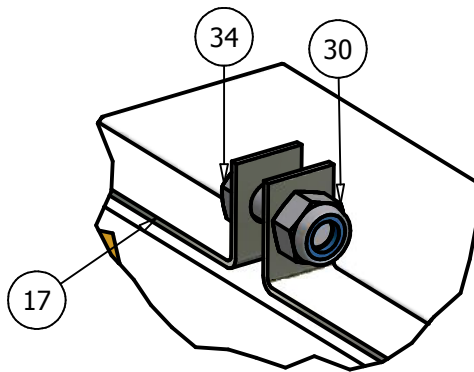

Diesel Seat Frame

DETAIL D

DETAIL C