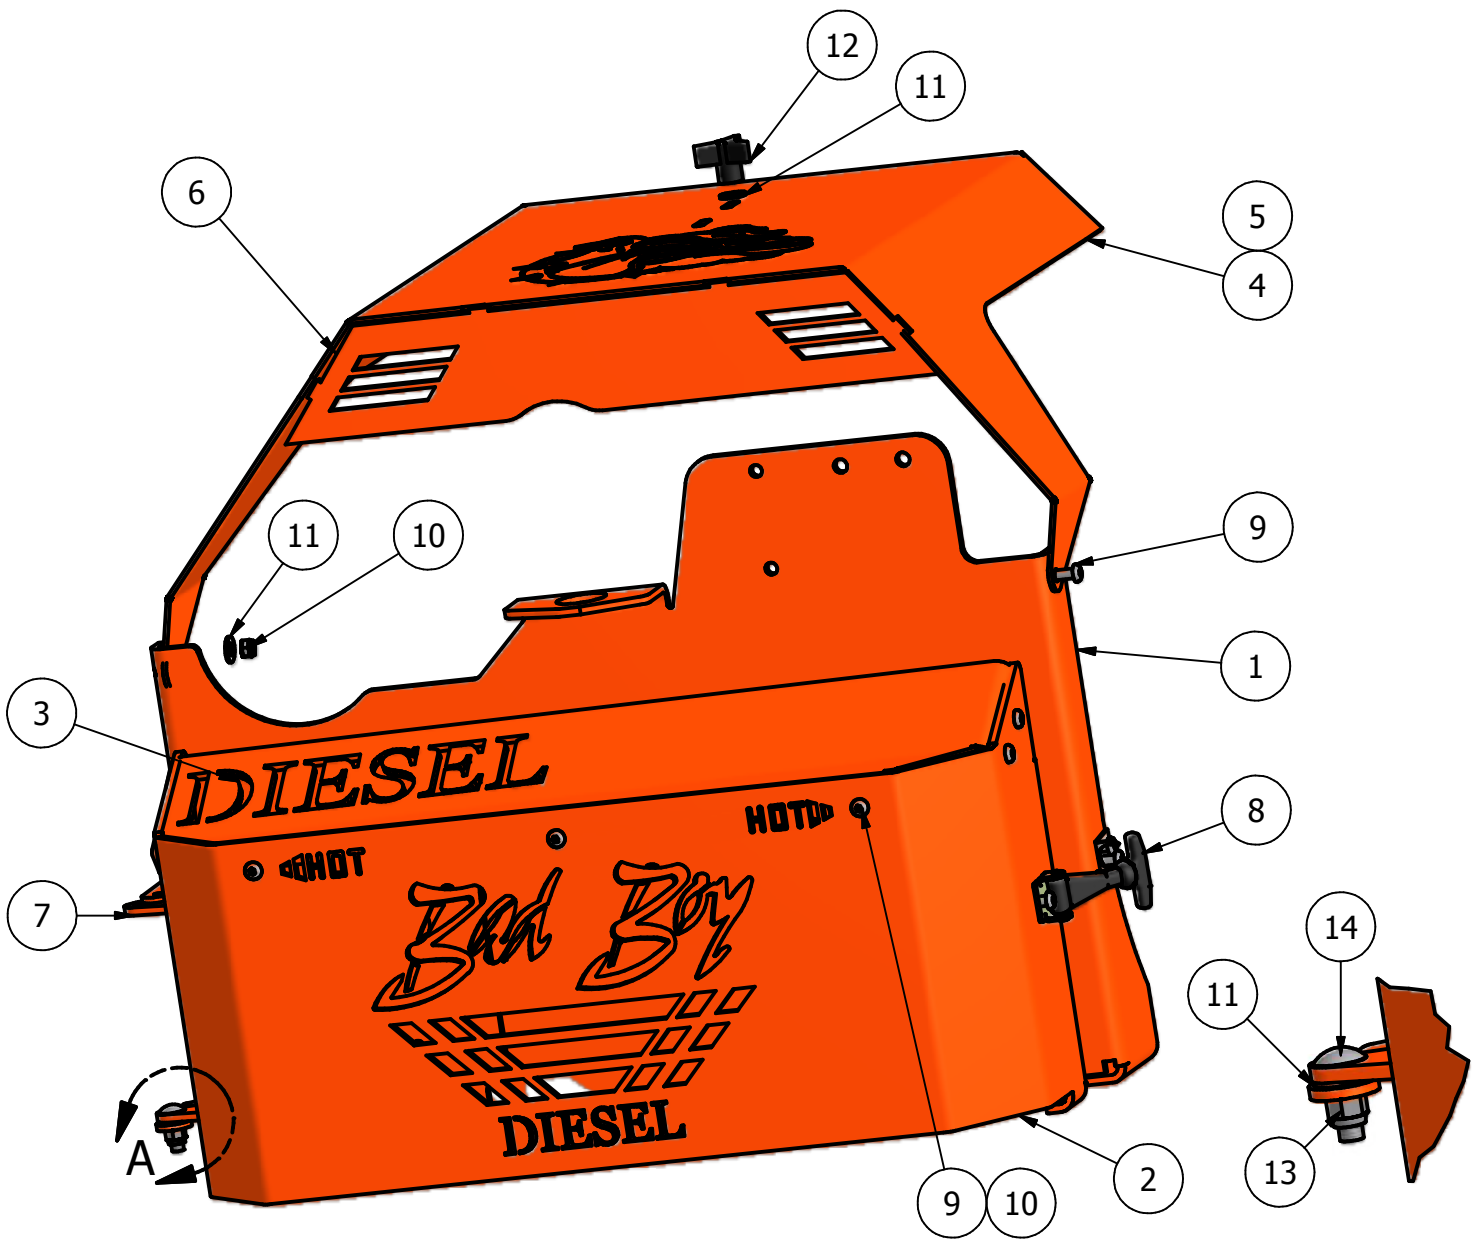

www.badboymowers.com

PARTS MANUAL FOR BAD BOY DIESEL MODELS

2009

35hp Caterpillar
28hp Caterpillar

www.badboymowers.com

Actuator Bar	3
Back Panel/Hood	4
AOS Clutch Assembly	5,6
Wheel Motor	7,8
Floor Panel	9
Seat Frame	10
Drive Arm	11,12
Front Wheel Assembly - Suspension	13
Rear Suspension	14
Fuel Tanks	15
Spindle	16
Hydraulic Cooler	17
Engine	18,19
Rear Pulley Assembly	20
Air Filter	21
60" Deck	22,23
72" Deck	24,25
Wiring Schematic	26
Technical Support	27

Diesel Actuator Bar

Actuator Bar			
ITEM	QTY	PART NUMBER	DESCRIPTION
1	1	035-7033-00	Actuator
2	1	028-7930-00	Actuator Bar
3	2	017-7008-00	1" Pillow Block
4	1	028-5203-00	Height Indicator
5	2	019-5702-00	1/2" Washer
6	1	031-7000-00	2006 Height Indicator Lever
7	2	018-6036-00	1/2" x 2 1/2" Hex Bolt
8	2	013-6037-00	1/2" Nylock Nut
9	4	013-5300-00	1/2" Flange Nut
10	4	018-5600-00	1/2" x 1 1/2" Hex Bolt
11	1	019-6042-00	.360 ID Plastic Washer
12	4	019-5007-00	1/2" Lock Washer
13	1	018-6049-00	3/8" x 1" Hex Bolt
14	1	013-5041-00	3/8 Nylock Nut

DETAIL A
SCALE 1 / 3

Parts List			
ITEM	QTY	PART NUMBER	DESCRIPTION
1	1	026-8030-00	Pump Plate
2	1	014-5920-00	Back Pump Cover
3	1	059-8000-00	Top Back Cover
4	1	059-8010-00	35 HP Hood
5	1	059-8020-00	28 HP Hood
6	1	059-8011-00	Back Cover For Hood
7	1	039-0070-00	Pump Cover Hinge
8	1	052-5020-00	Pump Cover Latch
9	9	018-5007-00	5/16" x 3/4" Bolt
10	9	013-8047-00	5/16" Nylock Nut
11	5	019-6042-00	.360 ID Plastic Washer
12	1	045-6043-00	5/16" Knob
13	2	013-8047-00	5/16" Nylock Nut
14	2	018-8065-00	5/16" x 3/4" Carriage Bolt