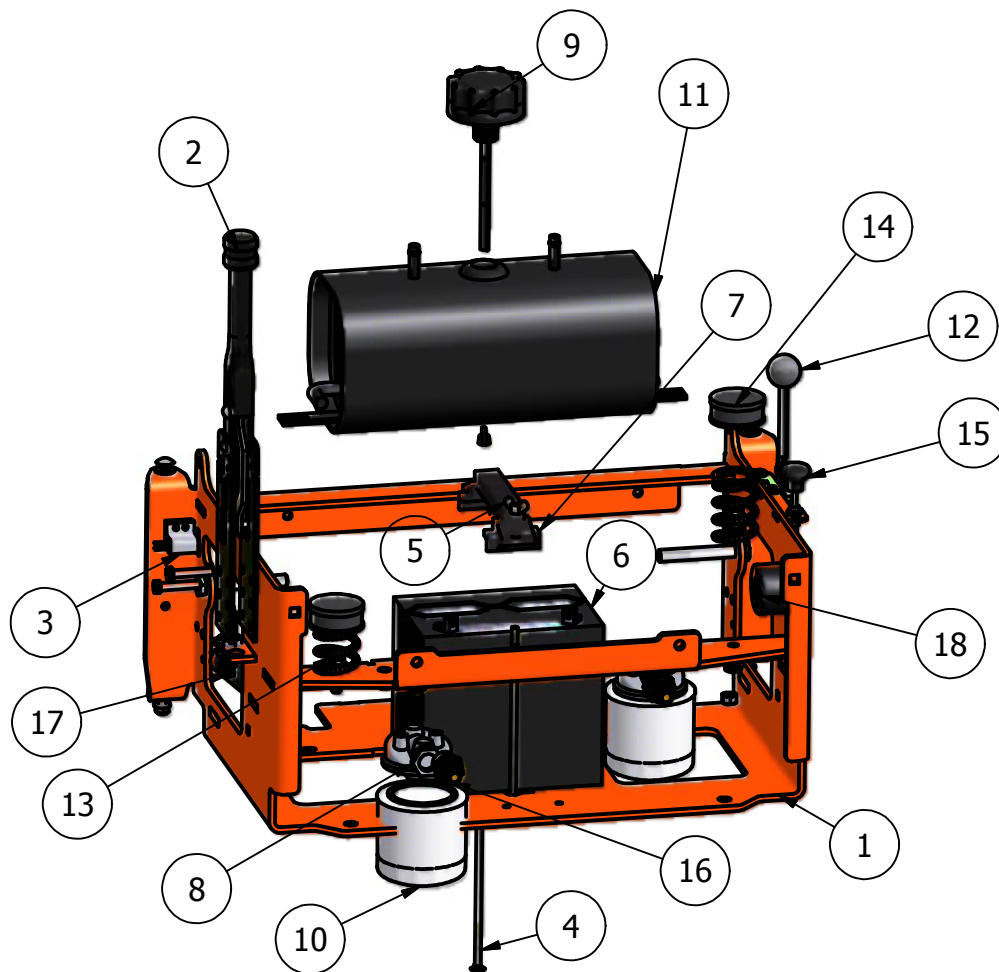

2009 Seat Frame

Parts List			
ITEM	QTY	PART NUMBER	DESCRIPTION
1	1	080-6010-00	Seat Frame
2	1	069-8054-00	Brake Lever
3	3	077-8073-00	Safety Switch
4	2	018-8051-00	8" Stove Bolt (Diesel Gets 9")
5	2	013-8051-00	1/4" Wing Nut
6	1	068-8050-00	Battery
7	1	043-8929-00	Battery Hold-Down
8	2	062-8013-00	Filter Head
9	1	066-8050-00	Hydraulic Tank Cap
10	2	063-8014-00	Hydraulic Filter
11	1	067-2009-00	Steel Hydraulic Tank
12	1	055-8018-00	Throttle
13	2	034-8045-00	Seat Spring
14	2	014-8045-00	1 1/2" Spring Cap Cover
15	1	054-8016-00	Choke (All Kohlers 054-8017-00)
16	4	024-5203-00	Filter Head Fitting
17	1	064-8055-00	Brake Cable Short (Long)
18	1	029-8059-00	Buzzer 26 & 27 HP Kawasaki
19	1	077-6000-00	Momentary Start Switch-Diesel