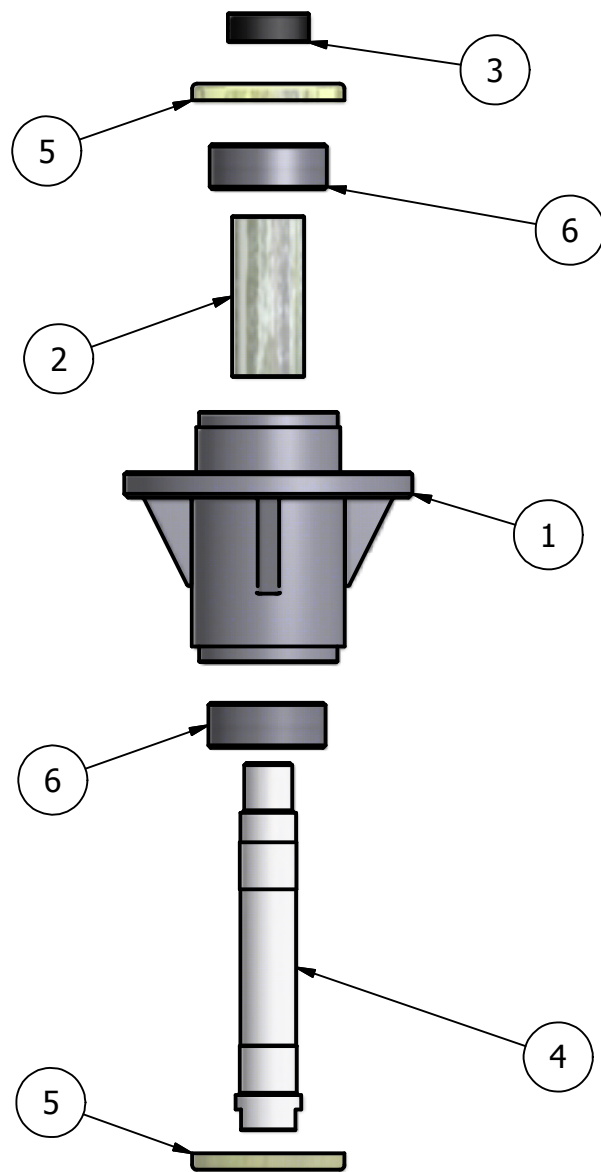

Drive Arms

Parts List			
ITEM	QTY	PART NUMBER	DESCRIPTION
1	1	031-8822-00/031-8821-00	Right Drive Arm/Left
2	2	069-4010-00	Rubber Steering Handle
3	1	027-8819-00/027-8820-00	Left Drive Arm Lever
4	2	087-8080-00	Damper
5	2	018-2050-00	10mm Damper Ball Stud
6	4	034-8025-00	Drive Lever Spring
7	8	019-8027-00	.515 ID Nylon Shoulder Washer
8	2	035-6050-00	Push Rod
9	4	099-6046-00	3/8-24 Ball Joint
10	4	013-8043-00	5/16" Nut
11	10	032-8043-00	.507 ID Nylon Bushing
12	4	019-5037-00	3/8" Lock Washer
13	6	019-8051-00	5/16" Lock Washer
14	2	018-8063-00	5/16"x3/4" Hex Bolt
15	4	018-2007-00	5/16"x1/2" Flange Bolt
16	4	019-8054-00	.505 ID Plastic Washer
17	4	013-8050-00	1/2" Flange Lock Nut
18	8	031-6051-00	3/8" Fine Thread Nut

Suspension

Parts List			
ITEM	QTY	PART NUMBER	DESCRIPTION
1	4	032-8999-00	Vibration Mount
2	2	018-2051-00	5/8" x 10" Hex Bolt (Grade 8)
3	2	013-5301-00	5/8" Nylock 1/2 Jam
4	2	013-5020-00	5/8" Nut
5	2	070-8000-00	60" Inner Suspension Cage
6	2	070-8001-00	72" Inner Suspension Cage
7	8	018-5006-00	1/2" x 1 1/2" Hex Bolt
8	8	019-5007-00	1/2" Lock Washer
9	2	024-6034-00	Grease Fitting (Drive-In)
10	4	032-5051-00	Shoulder Spacer
11	4	032-6033-00	3/4" Brass Bushing

Diesel Tanks

Parts List			
ITEM	QTY	PART NUMBER	DESCRIPTION
1	1	031-2006-00	Left Fuel Tank Swing Support
2	1	067-3000-00	Left Fuel Tank with Fender
3	2	066-8076-00	Diesel Fuel Cap
4	1	083-4014-00	Hourmeter-Diesel
5	1	079-3402-00	Control Panel (Left)
6	1	077-8076-00	Ignition Switch
7	1	042-9000-00	Ignition Key
8	8	018-5301-00	10mm x 32 x 1" Bolt
9	10	018-5015-00	5/16" x 1" Hex Bolt
10	10	019-8051-00	5/16" Lock Washer
11	10	019-8044-00	1 5/16" Flat Washer
12	1	031-2011-00	Right Fuel Tank Support
13	1	067-3001-00	Right Fuel Tank with Fender
14	1	079-3403-00	Diesel Control Panel (Right)
15	1	086-5001-00	Oil Gauge
16	1	086-5000-00	Temperature Gauge
17	1	089-1000-00	Oil Light
18	1	056-8058-00	PTO Engager
19	1	078-8077-00	Deck Lift Joystick
20	1	014-8077-00	Joystick Cover