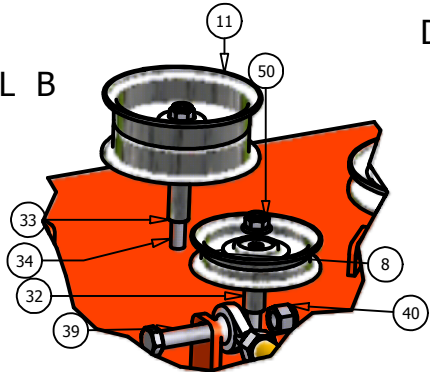

DETAIL B

DETAIL A

DETAIL C