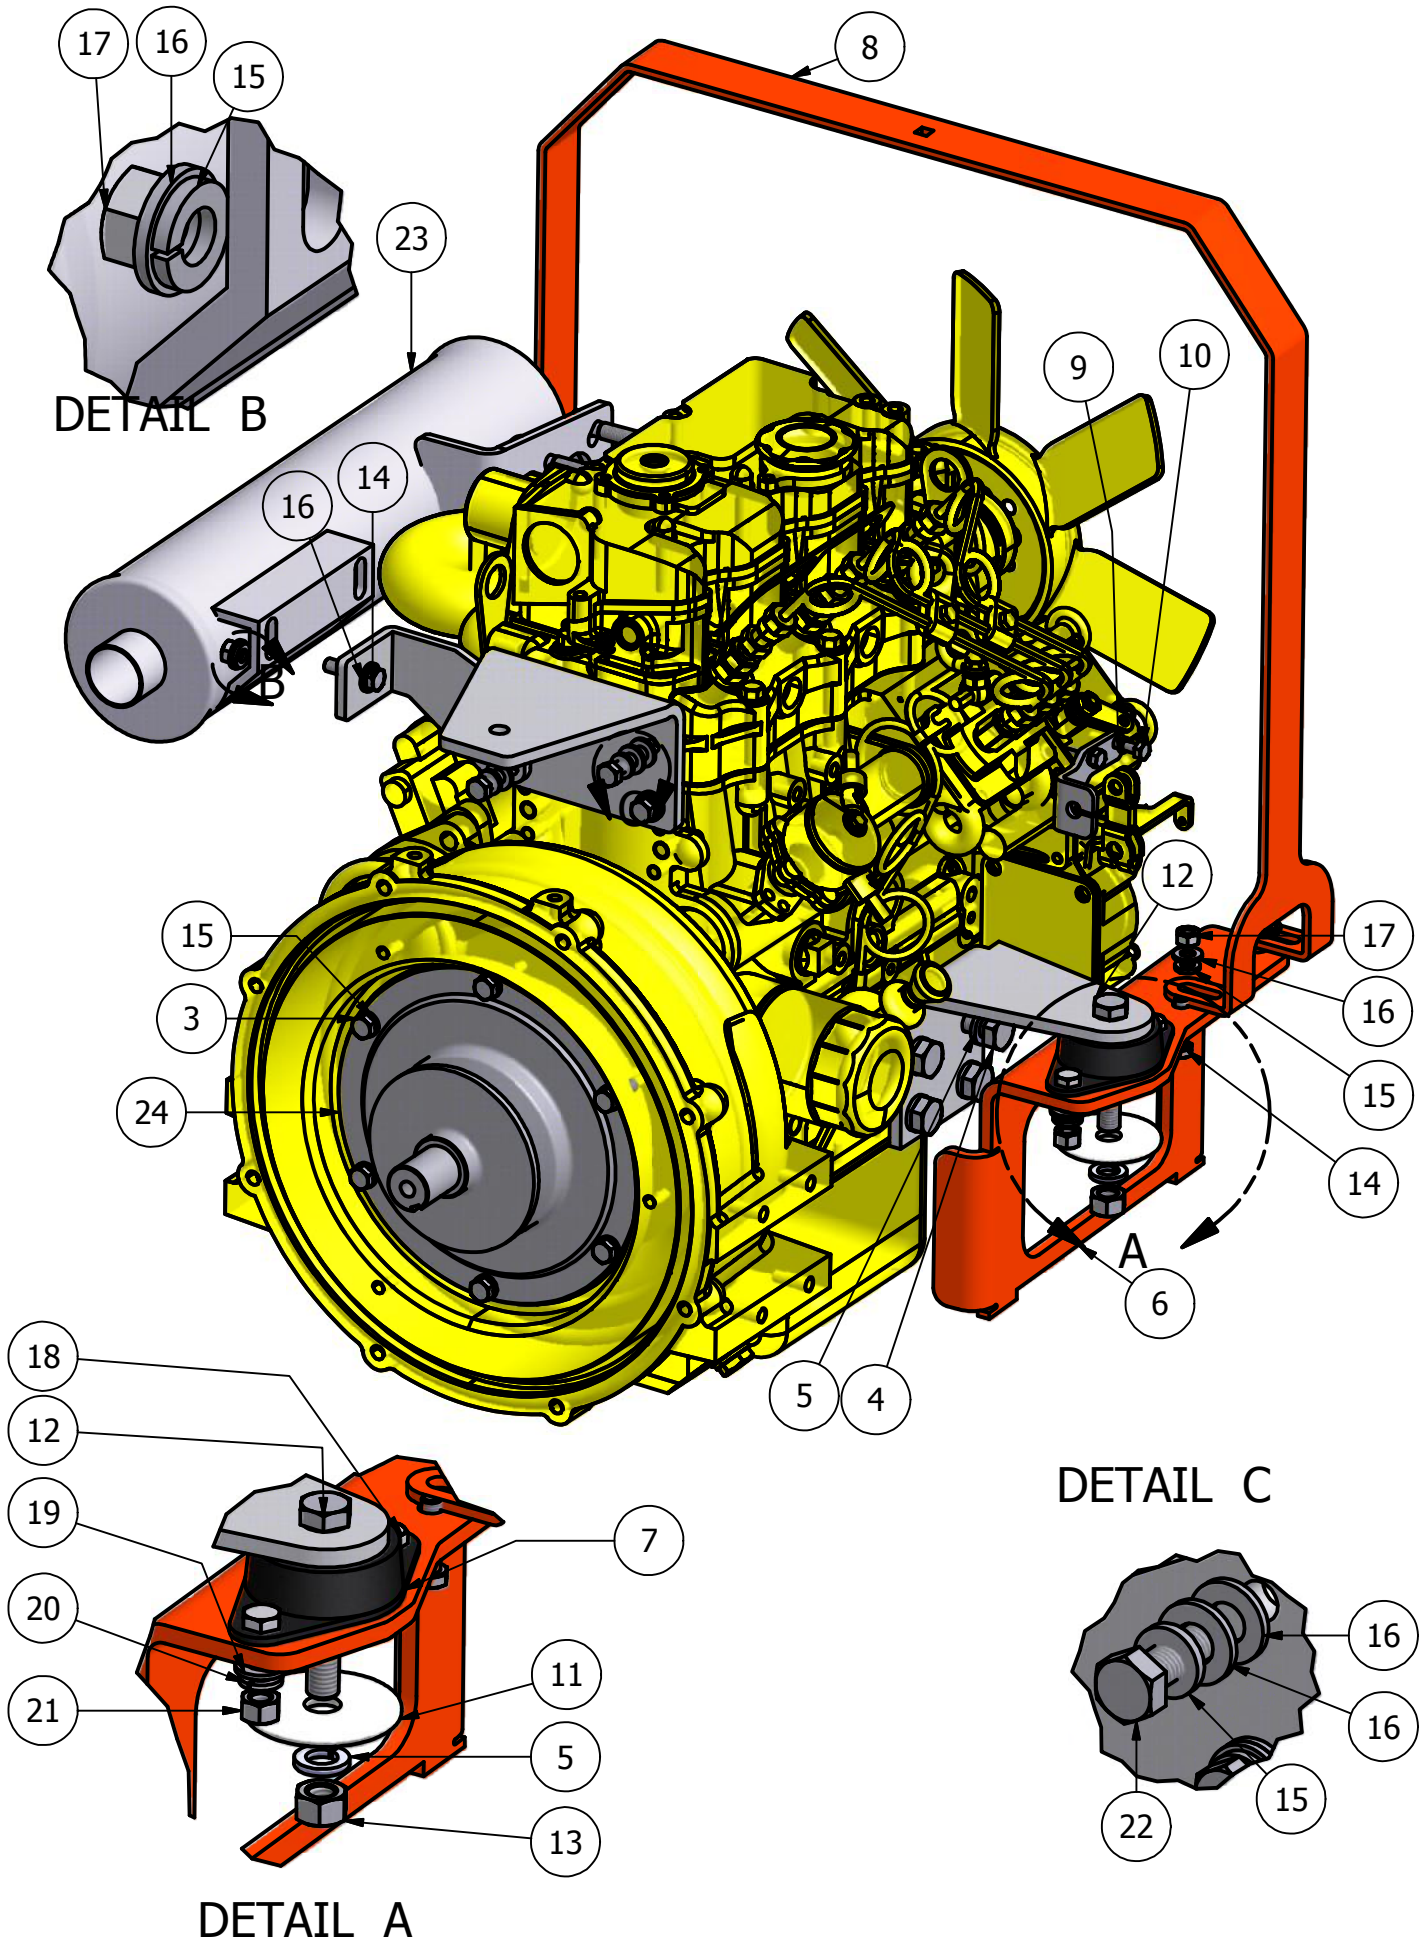

Parts List			
ITEM	QTY	PART NUMBER	DESCRIPTION
1	1	015-0004-00	28 hp Caterpillar Engine
2	1	015-5600-00	35hp Caterpillar Engine
3	6	018-2007-00	5/16" x 1" Bolt
4	8	018-6022-00	12mmx25mm Bolt
5	10	019-5007-00	1/2" Lock Washer
6	1	070-5510-00	28hp Diesel Frame
6	1	070-5520-00	35hp Diesel Frame
7	2	032-4050-00	Rubber Isolator
8	1	201-8001-00	Hood Holder
9	2	019-4008-00	1/4" Lock Washer
10	2	018-2000-00	6mm x 20mm Bolt
11	2	032-4051-00	Snubbing Washer
12	2	018-7016-00	1/2" x3" Hex Bolt
13	2	013-7018-00	1/2" Hex Nut
14	5	018-5025-00	5/16" x 1 1/4" Hex Bolt
15	15	019-8051-00	5/16" Lock Washer
16	12	019-8044-00	5/16" Flat Washer
17	5	013-8043-00	5/16" Nut
18	4	018-6049-00	3/8"x1" Hex Bolt
19	4	019-5029-00	3/8"Flat Washer
20	4	019-5037-00	3/8" Lock Washer
21	4	013-6014-00	3/8" Hex Nut
22	4	018-2001-00	8mmx25mm Bolt
23	1	015-0005-00	Diesel Muffler
24	1	017-3000-00	Stub Shaft