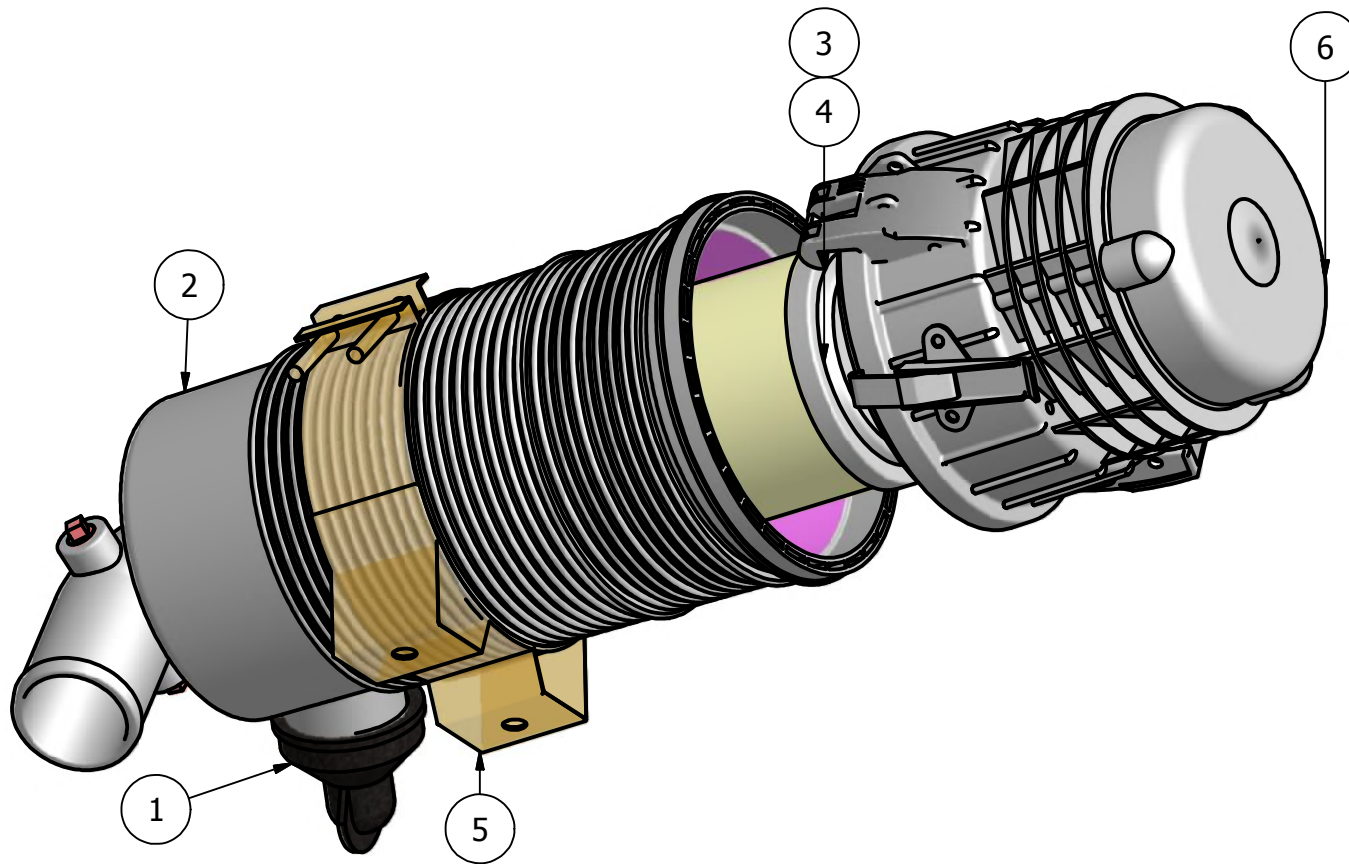

Parts List			
ITEM	QTY	PART NUMBER	DESCRIPTION
1	1	088-1020-00	Debris Plug
2	1	088-1018-00	Canister Body
3	1	063-2060-00	Inner Filter
4	1	063-2050-00	Outer Filter
5	1	088-1019-00	Mounting Bracket
6	1	088-1017-00	Diesel Air Filter