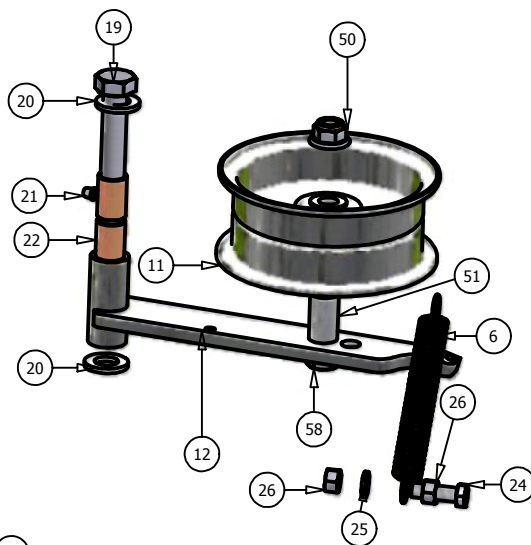

72" Deck

DETAIL B

DETAIL D

DETAIL E

DETAIL A

DETAIL C

Parts List			
ITEM	QTY	PART NUMBER	DESCRIPTION
1	1	041-0254-00	72" Deck Belt
2	1	060-7205-00	72" Deck
3	3	038-7230-00	72" Frsion Blade
4	3	037-8000-00	Spindle
5	2	014-7204-00	Pulley Guard
6	1	034-2009-00	Deck Idler Spring
7	3	033-7203-00	7" Deck Pulley
8	2	033-6001-00	4 3/4" Idler Pulley
9	2	031-6028-00	Deck Support Arm (Right)
10	2	031-6027-00	Deck Support Arm(Left)
11	2	033-5001-00	5 3/4" Flat Idler Pulley
12	1	039-6936-00	Deck Idler Arm
13	2	048-6056-00	Turnbuckle
14	2	046-6044-00	Female Yoke
15	2	046-6048-00	Male Yoke
16	2	047-6047-00	3" Chain
17	4	045-6043-00	5 /16" Knob
18	6	022-5234-00	Anti-Scalp Roller
19	1	018-5311-00	5/8" x 4" Hex Bolt
20	2	019-6017-00	.635 ID Plastic Washer
21	1	024-6034-00	Grease Fitting (Drive-in Type)
22	2	032-6033-00	5/8" ID x 1 1/8" Brass Bushing
23	2	018-6036-00	1/2" x 2 1/2" Hex Bolt
24	5	018-6012-00	3/8" x 1 1/4" Hex Bolt
25	13	019-5037-00	3/8" Lock Washer
26	17	013-6014-00	3/8" Hex Nut
27	18	018-5040-00	3/8" x 1 1/4" Hex Bolt
28	3	018-6019-00	1/2" x 1 1/2" Fine Thread Bolt
29	3	019-5007-00	1/2" Lock Washer
30	3	018-6021-00	5/8" x 1 1/2" Fine Thread Bolt
31	3	019-4807-00	5/8" Lock Washer
32	2	025-5338-00	1 1/2" Pulley Spacer
33	1	025-5339-00	1 3/4" Pulley Spacer
34	1	018-6054-00	1/2" x 3 1/2" Bolt
35	6	013-5300-00	1/2" Flange Nut
36	6	018-5015-00	5/16" x 1" Hex Bolt
37	6	018-5019-00	1/2" x 4" Bolt
38	2	013-6058-00	3/4" Left Handed Nut
39	4	018-6059-00	5/8" x 2 1/2" Hex Bolt
40	5	013-7021-00	5/8" STD NC Nylock Nut
41	2	013-6051-00	3/8" Fine Threaded Jam Nut
42	2	019-5029-00	3/8" Flat Washer
43	3	018-5250-00	3/8" x 3/4" Hex Bolt
44	2	019-6042-00	.360 ID Plastic Washer
45	14	013-8047-00	5/16" Nylock Nut
46	4	019-5010-00	1/2" Brass Washer
47	2	018-7050-00	1/2" x 4 1/2" Bolt
48	3	019-6020-00	1/2" Cupped Washer
49	14	013-8050-00	1/2" Flange Lock Nut
50	1	025-5337-00	1 1/4" Pulley Spacer
51	3	030-6029-00	3/8" Hex Bolt
52	1	039-4880-00	2007 Hanger Plate
53	1	210-6005-00	Rubber Side Discharge
54	5	018-5020-00	5/16" x 1 1/2" Carriage Bolt
55	5	013-8049-00	5/16" Nylock Flange Nut
56	1	039-4881-00	2007 Lower Hanger Plate
57	1	018-7016-00	1/2" x 3" Bolt