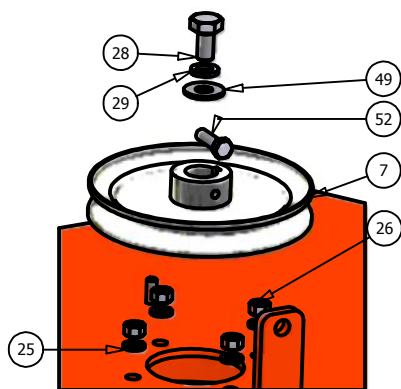

72" Deck

DETAIL B

DETAIL D

DETAIL E

DETAIL A

DETAIL C

Parts List			
ITEM	QTY	PART NUMBER	DESCRIPTION
1	1	041-0254-00	72" Deck Belt
2	1	060-7205-00	72" Deck
3	3	038-7230-00	72" Frsion Blade
4	3	037-8000-00	Spindle
5	2	014-7204-00	Pulley Guard
6	1	034-2009-00	Deck Idler Spring
7	3	033-7203-00	7" Deck Pulley
8	2	033-6001-00	4 3/4" Idler Pulley
9	2	031-6028-00	Deck Support Arm (Right)
10	2	031-6027-00	Deck Support Arm(Left)
11	2	033-5001-00	5 3/4" Flat Idler Pulley
12	1	039-6936-00	Deck Idler Arm
13	2	048-6056-00	Turnbuckle
14	2	046-6044-00	Female Yoke
15	2	046-6048-00	Male Yoke
16	2	047-6047-00	3" Chain
17	4	045-6043-00	5 /16" Knob
18	6	022-5234-00	Anti-Scalp Roller
19	1	018-5311-00	5/8" x 4" Hex Bolt
20	2	019-6017-00	.635 ID Plastic Washer
21	1	024-6034-00	Grease Fitting (Drive-in Type)
22	2	032-6033-00	5/8" ID x 1 1/8" Brass Bushing
23	2	018-6036-00	1/2" x 2 1/2" Hex Bolt
24	5	018-6012-00	3/8" x 1 1/4" Hex Bolt
25	13	019-5037-00	3/8" Lock Washer
26	17	013-6014-00	3/8" Hex Nut
27	18	018-5040-00	3/8" x 1 1/4" Hex Bolt
28	3	018-6019-00	1/2" x 1 1/2" Fine Thread Bolt
29	3	019-5007-00	1/2" Lock Washer
30	3	018-6021-00	5/8" x 1 1/2" Fine Thread Bolt
31	3	019-4807-00	5/8" Lock Washer
32	2	025-5338-00	1 1/2" Pulley Spacer
33	1	025-5339-00	1 3/4" Pulley Spacer
34	1	018-6054-00	1/2" x 3 1/2" Bolt
35	6	013-5300-00	1/2" Flange Nut
36	6	018-5015-00	5/16" x 1" Hex Bolt
37	6	018-5019-00	1/2" x 4" Bolt
38	2	013-6058-00	3/4" Left Handed Nut
39	4	018-6059-00	5/8" x 2 1/2" Hex Bolt
40	5	013-7021-00	5/8" STD NC Nylock Nut
41	2	013-6051-00	3/8" Fine Threaded Jam Nut
42	2	019-5029-00	3/8" Flat Washer
43	3	018-5250-00	3/8" x 3/4" Hex Bolt
44	2	019-6042-00	.360 ID Plastic Washer
45	14	013-8047-00	5/16" Nylock Nut
46	4	019-5010-00	1/2" Brass Washer
47	2	018-7050-00	1/2" x 4 1/2" Bolt
48	3	019-6020-00	1/2" Cupped Washer
49	14	013-8050-00	1/2" Flange Lock Nut
50	1	025-5337-00	1 1/4" Pulley Spacer
51	3	030-6029-00	3/8" Hex Bolt
52	1	039-4880-00	2007 Hanger Plate
53	1	210-6005-00	Rubber Side Discharge
54	5	018-5020-00	5/16" x 1 1/2" Carriage Bolt
55	5	013-8049-00	5/16" Nylock Flange Nut
56	1	039-4881-00	2007 Lower Hanger Plate
57	1	018-7016-00	1/2" x 3" Bolt