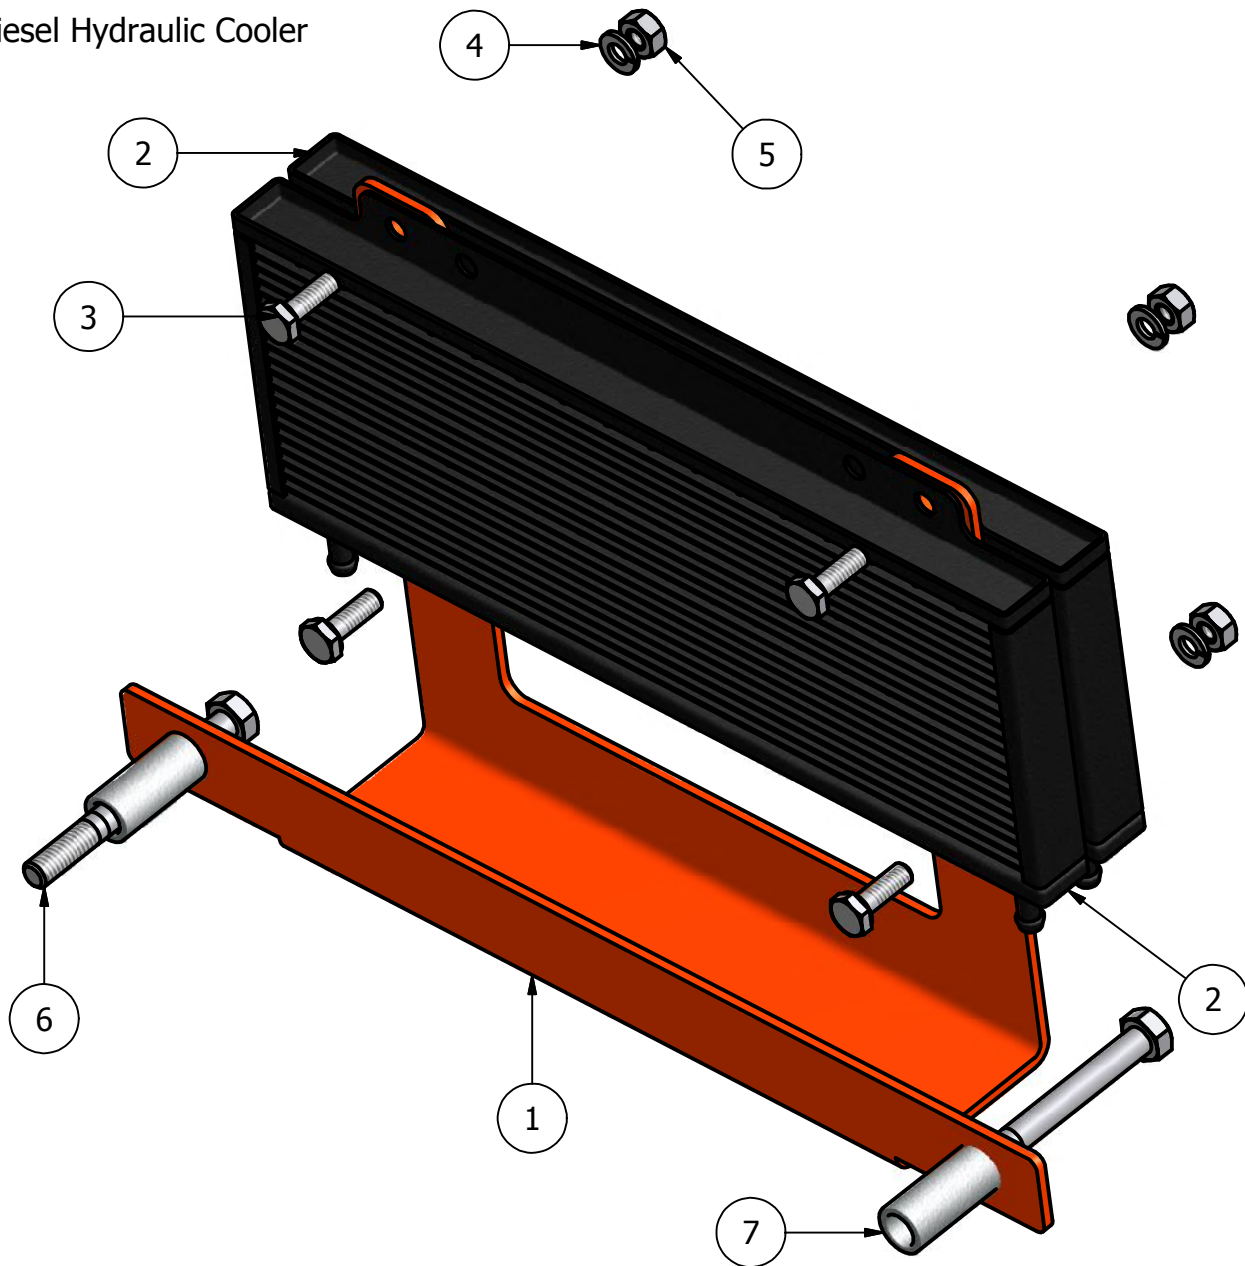

Diesel Hydraulic Cooler

Parts List			
ITEM	QTY	PART NUMBER	DESCRIPTION
1	1	057-5950-00	Cooler Holder
2	2	061-8012-00	Hydraulic Cooler
3	4	018-8052-00	1/4" x 3/4" Hex Bolt
4	4	019-4008-00	1/4" Lock Washer
5	4	013-8039-00	1/4" Hex Nut
6	2	018-5355-00	5/16" x 6" Bolt (28hp)
6	2	018-4701-00	5/16" x 3" Bolt (35hp)
7	2	025-8000-00	Cooler Holder Spacer (35hp)
7	2	025-3100-00	Cooler Holder Spacer (28hp)