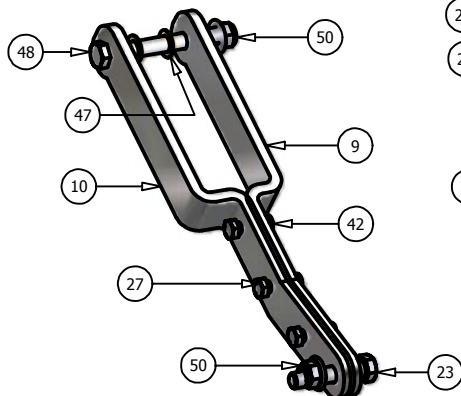

72" Deck

DETAIL B

DETAIL D

DETAIL E

DETAIL A

DETAIL C

Parts List			
ITEM	QTY	PART NUMBER	DESCRIPTION
1	1	041-0254-00	72" Deck Belt
2	1	060-7205-00	72" Deck
3	3	038-7230-00	72" Frsion Blade
4	3	037-8000-00	Spindle
5	2	014-7204-00	Pulley Guard
6	1	034-2009-00	Deck Idler Spring
7	3	033-7203-00	7" Deck Pulley
8	2	033-6001-00	4 3/4" Idler Pulley
9	2	031-6028-00	Deck Support Arm (Right)
10	2	031-6027-00	Deck Support Arm(Left)
11	2	033-5001-00	5 3/4" Flat Idler Pulley
12	1	039-6936-00	Deck Idler Arm
13	2	048-6056-00	Turnbuckle
14	2	046-6044-00	Female Yoke
15	2	046-6048-00	Male Yoke
16	2	047-6047-00	3" Chain
17	4	045-6043-00	5 /16" Knob
18	6	022-5234-00	Anti-Scalp Roller
19	1	018-5311-00	5/8" x 4" Hex Bolt
20	2	019-6017-00	.635 ID Plastic Washer
21	1	024-6034-00	Grease Fitting (Drive-in Type)
22	2	032-6033-00	5/8" ID x 1 1/8" Brass Bushing
23	2	018-6036-00	1/2" x 2 1/2" Hex Bolt
24	5	018-6012-00	3/8" x 1 1/4" Hex Bolt
25	13	019-5037-00	3/8" Lock Washer
26	17	013-6014-00	3/8" Hex Nut
27	18	018-5040-00	3/8" x 1 1/4" Hex Bolt
28	3	018-6019-00	1/2" x 1 1/2" Fine Thread Bolt
29	3	019-5007-00	1/2" Lock Washer
30	3	018-6021-00	5/8" x 1 1/2" Fine Thread Bolt
31	3	019-4807-00	5/8" Lock Washer
32	2	025-5338-00	1 1/2" Pulley Spacer
33	1	025-5339-00	1 3/4" Pulley Spacer
34	1	018-6054-00	1/2" x 3 1/2" Bolt
35	6	013-5300-00	1/2" Flange Nut
36	6	018-5015-00	5/16" x 1" Hex Bolt
37	6	018-5019-00	1/2" x 4" Bolt
38	2	013-6058-00	3/4" Left Handed Nut
39	4	018-6059-00	5/8" x 2 1/2" Hex Bolt
40	5	013-7021-00	5/8" STD NC Nylock Nut
41	2	013-6051-00	3/8" Fine Threaded Jam Nut
42	2	019-5029-00	3/8" Flat Washer
43	3	018-5250-00	3/8" x 3/4" Hex Bolt
44	2	019-6042-00	.360 ID Plastic Washer
45	14	013-8047-00	5/16" Nylock Nut
46	4	019-5010-00	1/2" Brass Washer
47	2	018-7050-00	1/2" x 4 1/2" Bolt
48	3	019-6020-00	1/2" Cupped Washer
49	14	013-8050-00	1/2" Flange Lock Nut
50	1	025-5337-00	1 1/4" Pulley Spacer
51	3	030-6029-00	3/8" Hex Bolt
52	1	039-4880-00	2007 Hanger Plate
53	1	210-6005-00	Rubber Side Discharge
54	5	018-5020-00	5/16" x 1 1/2" Carriage Bolt
55	5	013-8049-00	5/16" Nylock Flange Nut
56	1	039-4881-00	2007 Lower Hanger Plate
57	1	018-7016-00	1/2" x 3" Bolt