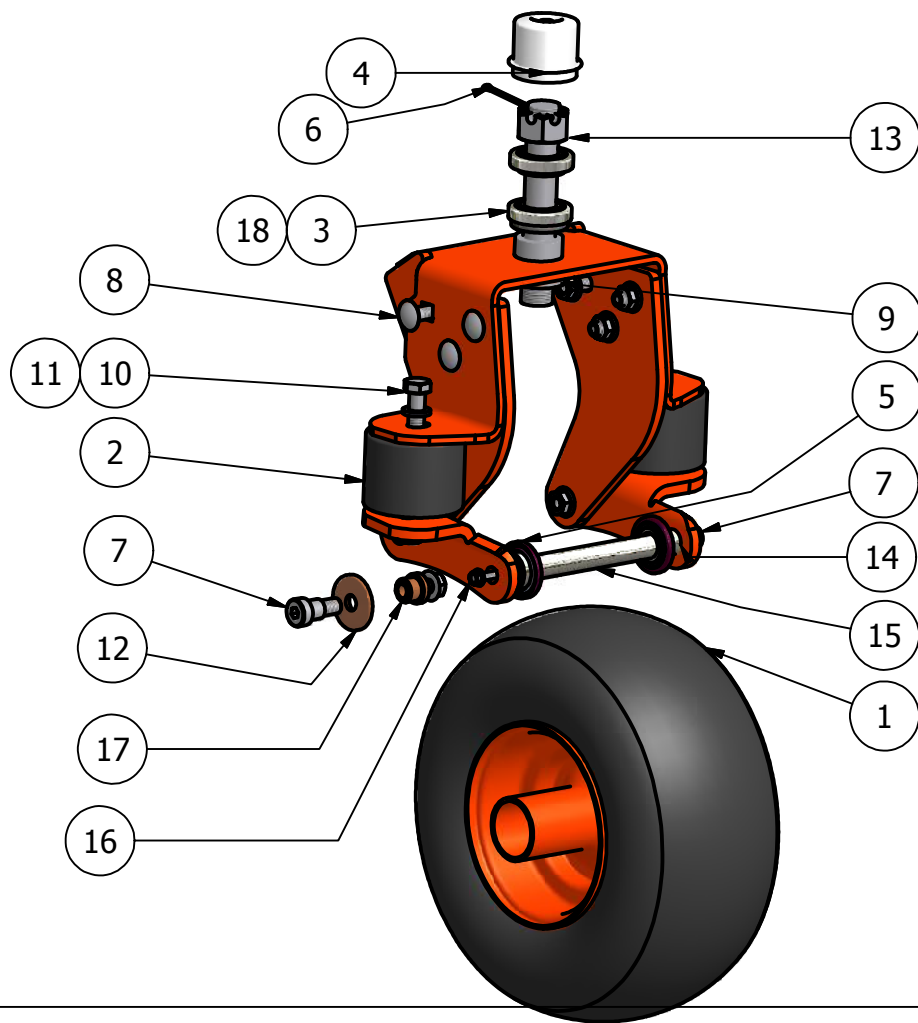

2009 Seat Frame

Parts List			
ITEM	QTY	PART NUMBER	DESCRIPTION
1	1	080-6010-00	Seat Frame
2	1	069-8054-00	Brake Lever
3	3	077-8073-00	Safety Switch
4	2	018-8051-00	8" Stove Bolt (Diesel Gets 9")
5	2	013-8051-00	1/4" Wing Nut
6	1	068-8050-00	Battery
7	1	043-8929-00	Battery Hold-Down
8	2	062-8013-00	Filter Head
9	1	066-8050-00	Hydraulic Tank Cap
10	2	063-8014-00	Hydraulic Filter
11	1	067-2009-00	Steel Hydraulic Tank
12	1	055-8018-00	Throttle
13	2	034-8045-00	Seat Spring
14	2	014-8045-00	1 1/2" Spring Cap Cover
15	1	054-8016-00	Choke (All Kohlers 054-8017-00)
16	4	024-5203-00	Filter Head Fitting
17	1	064-8055-00	Brake Cable Short (Long)
18	1	029-8059-00	Buzzer 26 & 27 HP Kawasaki
19	1	077-6000-00	Momentary Start Switch-Diesel

Drive Arms

Parts List			
ITEM	QTY	PART NUMBER	DESCRIPTION
1	1	031-8822-00/031-8821-00	Right Drive Arm/Left
2	2	069-4010-00	Rubber Steering Handle
3	1	027-8819-00/027-8820-00	Left Drive Arm Lever
4	2	087-8080-00	Damper
5	2	018-2050-00	10mm Damper Ball Stud
6	4	034-8025-00	Drive Lever Spring
7	8	019-8027-00	.515 ID Nylon Shoulder Washer
8	2	035-6050-00	Push Rod
9	4	099-6046-00	3/8-24 Ball Joint
10	4	013-8043-00	5/16" Nut
11	10	032-8043-00	.507 ID Nylon Bushing
12	4	019-5037-00	3/8" Lock Washer
13	6	019-8051-00	5/16" Lock Washer
14	2	018-8063-00	5/16"x3/4" Hex Bolt
15	4	018-2007-00	5/16"x1/2" Flange Bolt
16	4	019-8054-00	.505 ID Plastic Washer
17	4	013-8050-00	1/2" Flange Lock Nut
18	8	031-6051-00	3/8" Fine Thread Nut