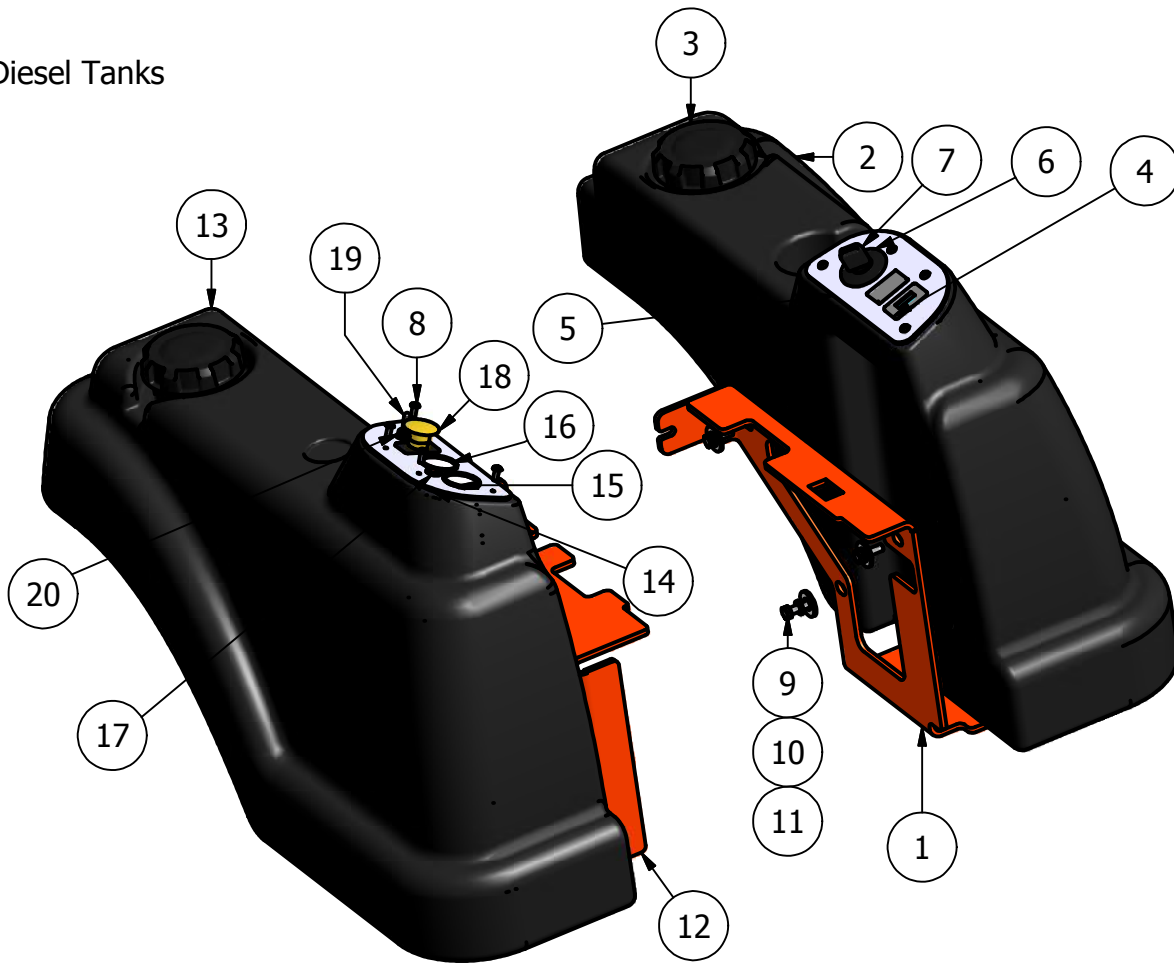

Diesel Tanks

Parts List			
ITEM	QTY	PART NUMBER	DESCRIPTION
1	1	031-2006-00	Left Fuel Tank Swing Support
2	1	067-3000-00	Left Fuel Tank with Fender
3	2	066-8076-00	Diesel Fuel Cap
4	1	083-4014-00	Hourmeter-Diesel
5	1	079-3402-00	Control Panel (Left)
6	1	077-8076-00	Ignition Switch
7	1	042-9000-00	Ignition Key
8	8	018-5301-00	10mm x 32 x 1" Bolt
9	10	018-5015-00	5/16" x 1" Hex Bolt
10	10	019-8051-00	5/16" Lock Washer
11	10	019-8044-00	1 5/16" Flat Washer
12	1	031-2011-00	Right Fuel Tank Support
13	1	067-3001-00	Right Fuel Tank with Fender
14	1	079-3403-00	Diesel Control Panel (Right)
15	1	086-5001-00	Oil Gauge
16	1	086-5000-00	Temperature Gauge
17	1	089-1000-00	Oil Light
18	1	056-8058-00	PTO Engager
19	1	078-8077-00	Deck Lift Joystick
20	1	014-8077-00	Joystick Cover