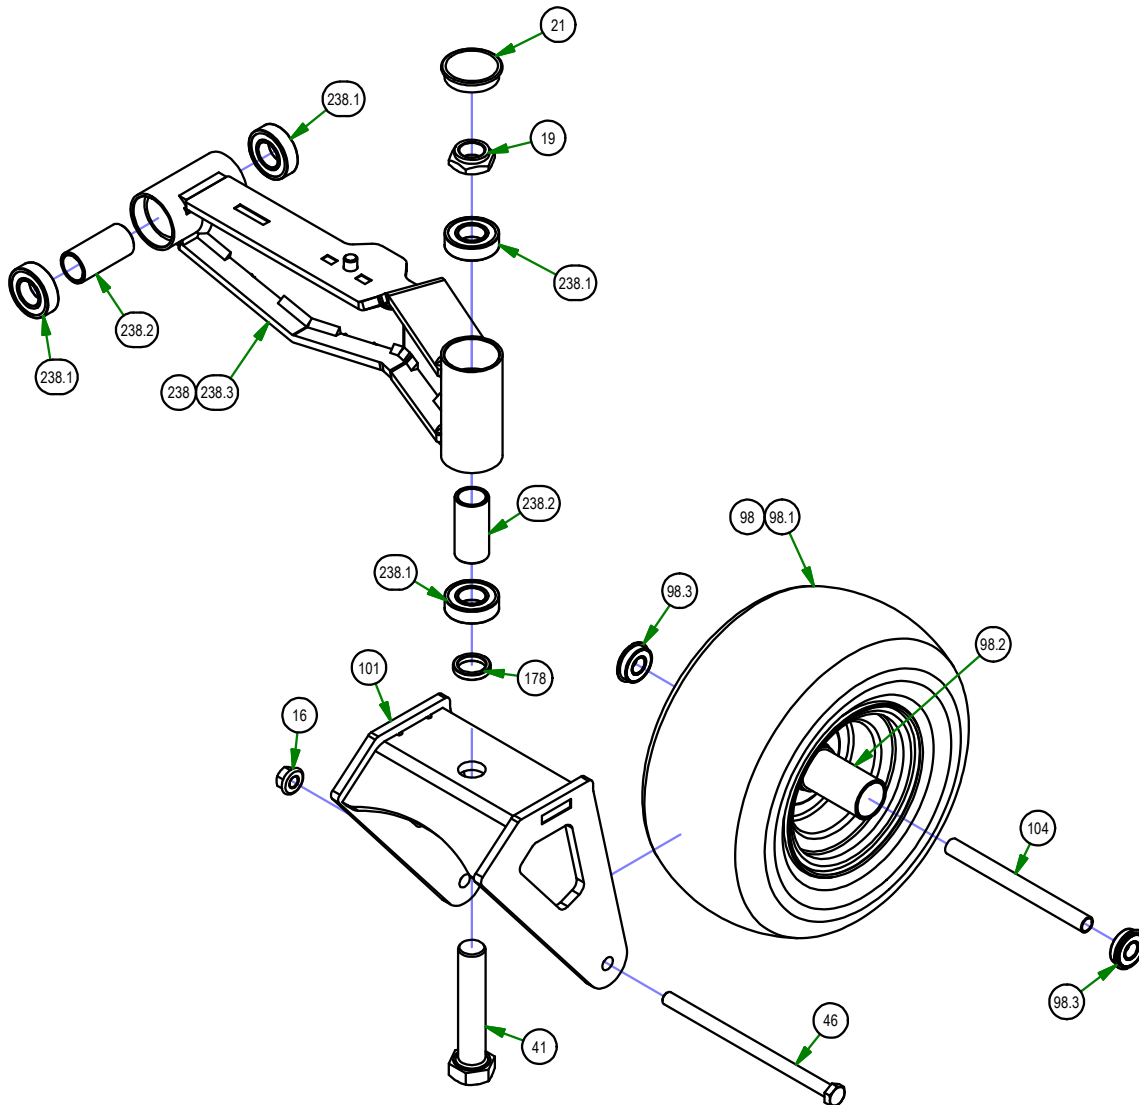

PARTS SECTION: FRONT FORK

Parts List				Parts List			
ITEM	QTY	PART NUMBER	DESCRIPTION	ITEM	QTY	PART NUMBER	DESCRIPTION
16	1	013-8050-00	1/2-13 NYLON INSERT FLANGE LOCKNUT ZINC	98.3	2	022-7009-00	Ball Bearing w/Retainer, 99502H-NR, .625 Bore x 1.375 OD x .4375 Width
19	1	013-9004-00	1"-14 NYLON INSERT JAM LOCKNUT ZINC	101	1	023-1010-00	2019 Stand-on Front Fork Weldment
21	1	014-2025-00	2017 Bearing Cover	104	1	025-5202-00	Front Wheel Spanner
41	1	018-0005-00	1"-14 X 5 HEX CAP SCREW (GR.8) ZINC YELLOW	178	1	058-1000-00	Spacer, 1x1.375x.25
46	1	018-0040-00	1/2-13 X 8-1/2 HEX CAP SCREW (GR.5) ZINC	238	1	250-2801-21	2021 Maverick LH Front Suspension Arm Assy (48", 54" & 60")
98	1	022-2017-00	13x6.5-6 Black Tire and Wheel Assembly	238.1	4	010-1050-00	1641 BEARING W/2 CONTACT RUBBER SEALS
98.1	1	022-5347-00	13 x 6.50 - 6 Tire	238.2	2	025-0003-00	2016 Front Bearing Spacer
98.2	1	022-7007-00	Front Tire Rim	238.3	1	250-2801-00	2021 Maverick I-Beam Front Arm LH Weldment - Painted