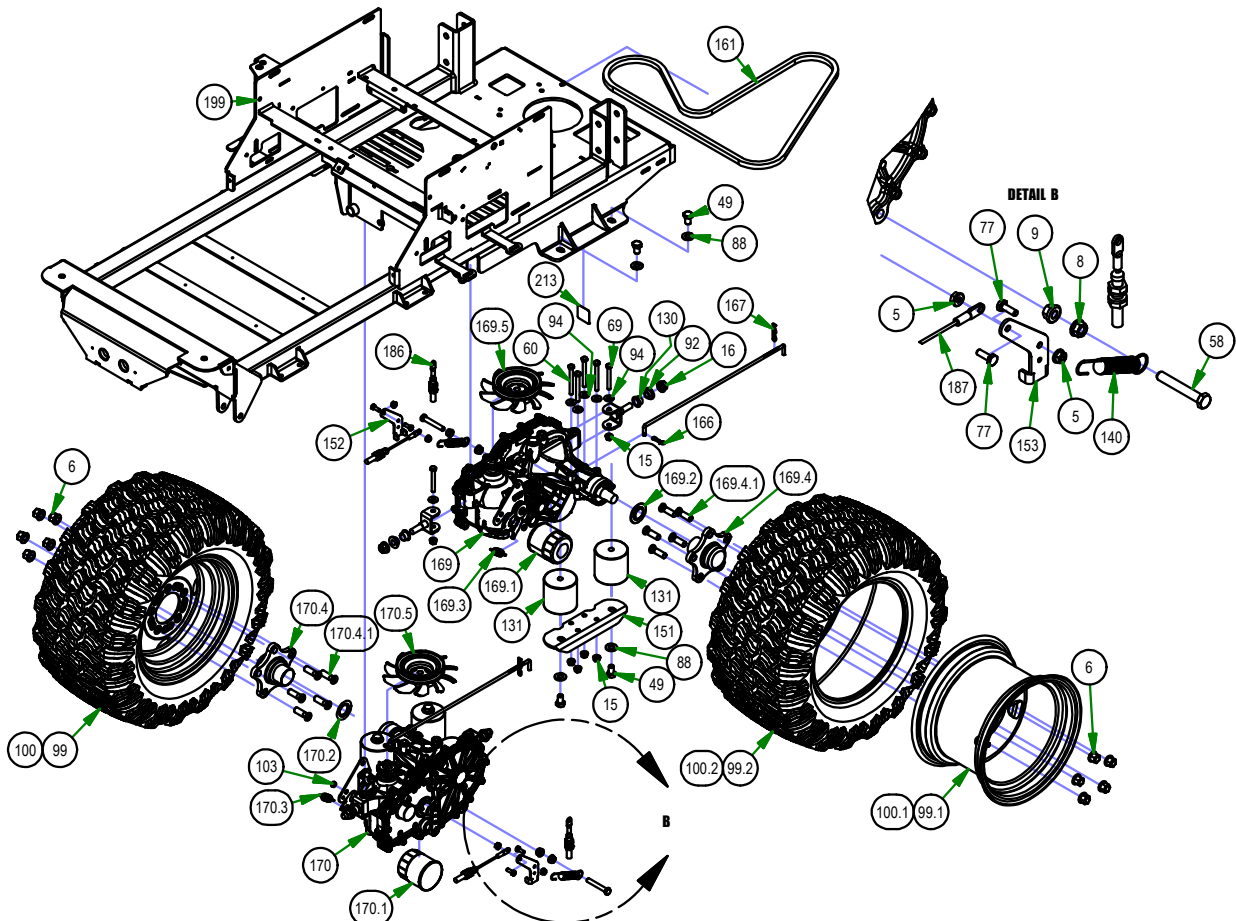

Parts List				Parts List			
ITEM	QTY	PART NUMBER	DESCRIPTION	ITEM	QTY	PART NUMBER	DESCRIPTION
5	4	013-2050-00	1/4-20 NYL INSERT FLANGE LOCKNUT ZINC	150	4	039-0001-00	Maverick Rear Transaxle Pivot Bracket
6	10	013-3000-00	Acom Lug Nut	151	2	039-1306-00	Rear Suspension Transaxle Mount
8	2	013-5201-00	3/8-16 HEX SERRATED FLANGE NUT HARD/ZINC	152	1	039-1320-00	Brake Arm Ext (Left)
9	2	013-5202-00	3/8-16 NYLON INSERT FLANGE LOCKNUT (GR.F) ZINC	153	1	039-1321-00	Brake Arm Ext (Right)
15	12	013-8049-00	5/16-18 NYLON INSERT FLANGE LOCKNUT ZINC	161	1	041-7400-00	75.8" Pump Belt
16	4	013-8050-00	1/2-13 NYLON INSERT FLANGE LOCKNUT ZINC	166	2	044-2004-00	Bow Pin
49	8	018-1055-00	1/2-13 X 3/4 HEX CAP SCREW (GR.5) ZINC	167	2	044-2008-00	Neutral Rod Clip
58	2	018-2071-00	3/8-16 X 2-1/2 HEX TAP BOLT (GR.5) ZINC Fully Threaded	169	1	050-0075-02	2021 LH 3200 Transaxle
60	8	018-4701-00	5/16-18 X 3 HEX CAP SCREW (GR.5) ZINC	169.1	1	063-1050-00	ZT Hydraulic Filter
69	4	018-5344-00	5/16-18 X 2-1/2 HEX CAP SCREW (GR.5) ZINC	169.2	1	050-8010-00	2021 ZT/Maverick Transaxle Seat Kit (ZT-2800)
77	4	018-8052-00	1/4-20 X 3/4 HEX CAP SCREW (GR.5) ZINC	169.3	1	034-9080-00	Gold Transaxle Spring
88	8	019-5702-00	1/2 SAE FLAT WASHER (1-1/16" OD) GR.8 ZINC YELLOW	169.4	1	050-2077-00	5 Bolt Hub Kit
92	4	019-8027-00	.525 ID SHOULDER WASHER NYLON	169.4.1	5	050-2012-00	Transaxle Wheel Studs/ Drum Brake Studs
94	12	019-8044-00	5/16 USS FLAT WASHER (7/8 OD) ZINC	169.5	1	050-2070-00	2021 ZT/Maverick Transaxle Fan/Pulley Kit
99	2	022-4040-00	23x9-12 Reaper Turf Tire & Wheel Assembly	170	1	050-0080-02	2021 RH 3200 Transaxle
99.1	1	022-3011-00	12x7" Black Wheel	170.1	1	063-1050-00	ZT Hydraulic Filter
99.2	1	022-4035-00	23x9-12 Reaper Turf Tire Only	170.2	1	050-8010-00	2021 ZT/Maverick Transaxle Seat Kit (ZT-2800)
100	2	022-4200-00	23x11-12 Reaper Turf Assembly	170.3	1	034-9080-00	Gold Transaxle Spring
100.1	1	022-4070-00	12x8.5 Black Wheel	170.4	1	050-2077-00	5 Bolt Hub Kit
100.2	1	022-4195-00	Tire, 23/11x12 Reaper Turf	170.4.1	5	050-2012-00	Transaxle Wheel Studs/ Drum Brake Studs
103	2	025-0036-00	Drive Arm Transaxle Spacer	170.5	1	050-2070-00	2021 ZT/Maverick Transaxle Fan/Pulley Kit
116	2	028-0070-00	Neutral Rod	186	1	064-3050-21	2021 Load Balanced Brake Cable 1
130	4	032-5052-00	.627 ID X .753 OD X .500 LGTH X 1.000 FLG OD X .094 FLG THICK FLANGED BEARING OIL-IMPREG BRNZ	187	1	064-3051-21	2021 Load Balanced Brake Cable 2
				199	1	070-5491-00	2021 Maverick Frame - Painted
131	4	032-9000-00	Vibration Mount-Green Dot	213	1	091-0019-00	Patent Decal
140	2	034-1026-00	Brake Return Spring