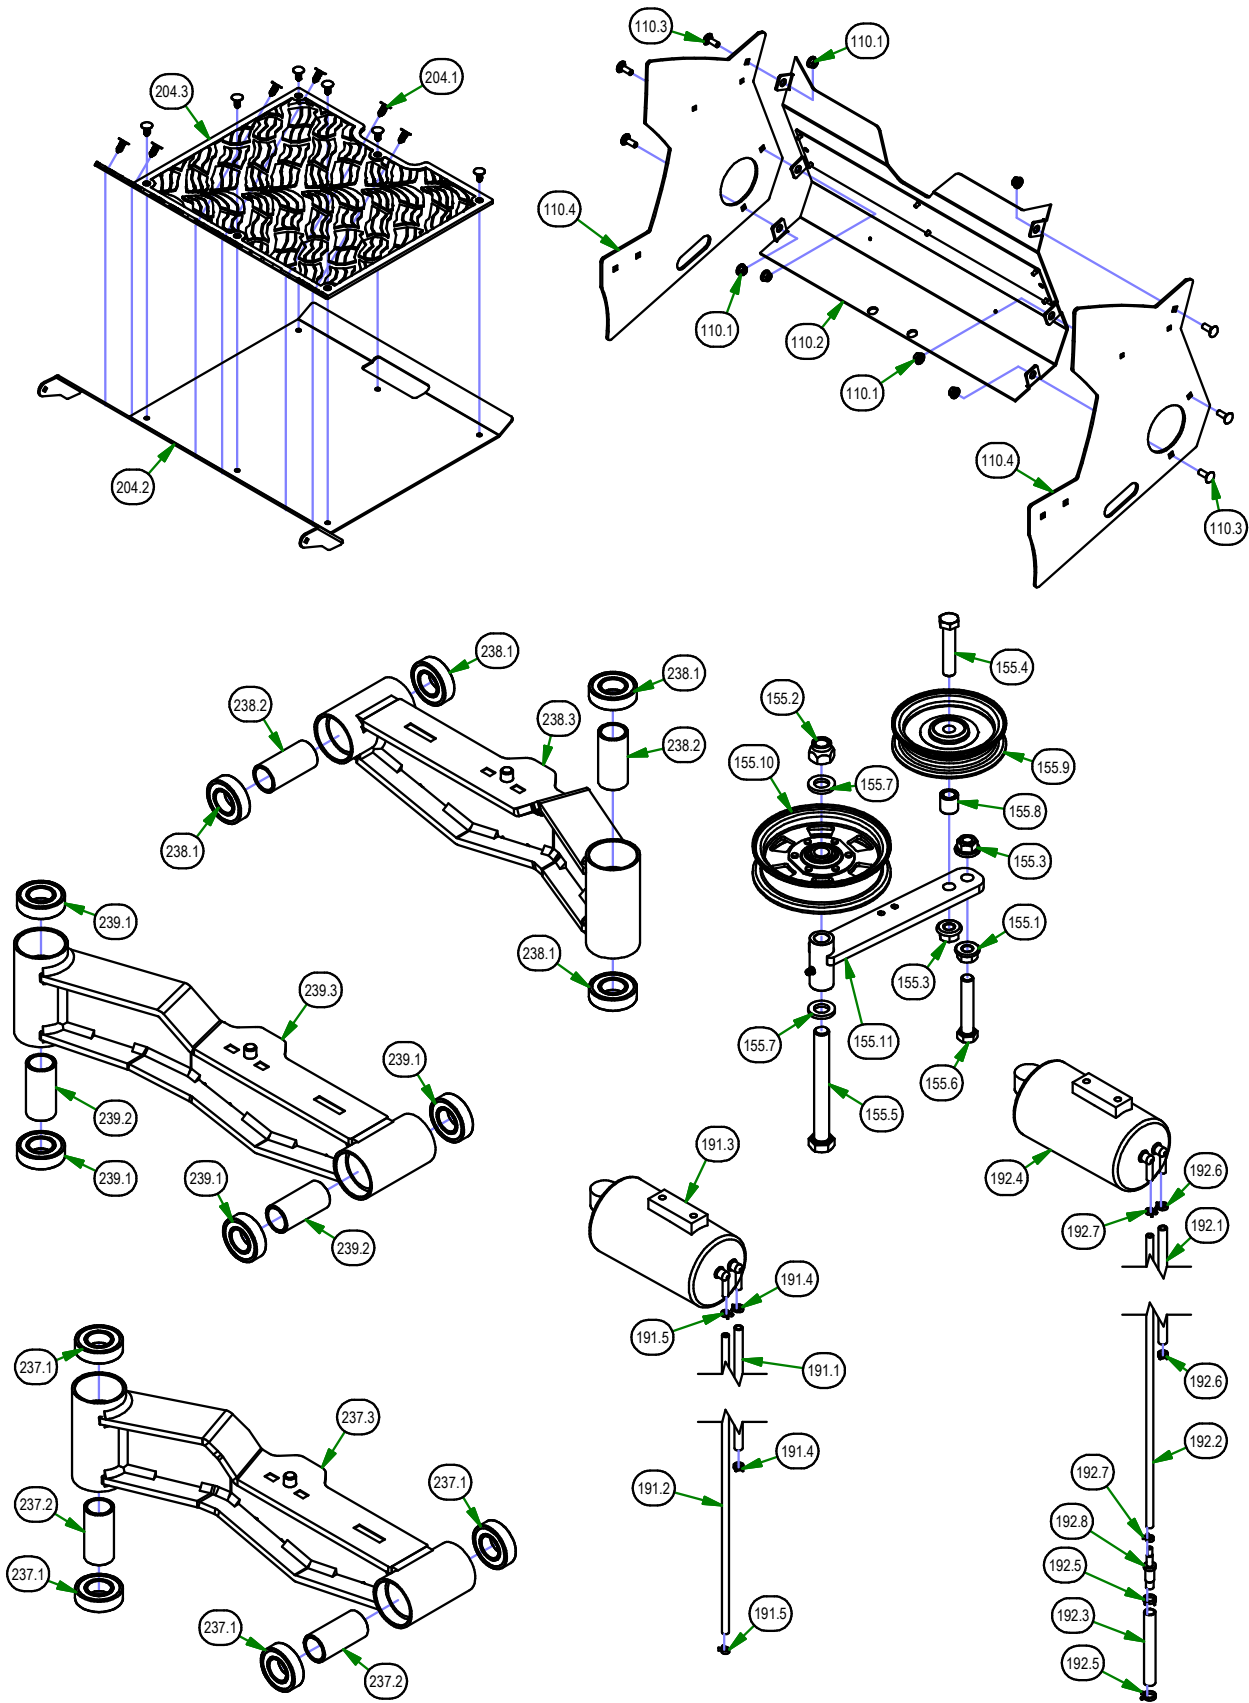

BAD BOY MOWERS

PARTS SECTION: FRAME SUB ASSEMBLIES

BAD BOY MOWERS

PARTS SECTION: FRAME SUB ASSEMBLIES

Parts List				Parts List			
ITEM	QTY	PART NUMBER	DESCRIPTION	ITEM	QTY	PART NUMBER	DESCRIPTION
110	1	026-0205-98	2021 Maverick Rear Cover Assembly	192.1	1	051-2020-01	1/4" Vinyl Tubing, 46" Long
110.1	6	013-8049-00	5/16-18 NYLON INSERT FLANGE LOCKNUT ZINC	192.2	1	051-2025-02	3/16" Vinyl Tubing, 55" Long
110.2	1	014-5300-00	2021 Maverick Rear Cover Assembly	192.3	1	051-8065-00	3/8" PVC Tubing, 3.6" Long
110.3	6	018-8066-00	5/16-18 X 7/8 CARRIAGE BOLT ZINC	192.4	1	067-0020-00	Carbon Canister
110.4	2	026-0198-00	2021 Maverick Rear Cover Side Plate	192.5	2	072-8068-00	5/16 Fuel Line Clamp
155	1	039-5944-05	Maverick Pump Idler	192.6	2	072-8070-00	3/16 Vinyl Clamp
155.1	1	013-5300-00	1/2-13 HEX SERRATED FLANGE NUT HARD/ZINC	192.7	2	072-8073-00	3/16" Vinyl Hose Clamp
155.2	1	013-7021-00	5/8-11 NYLON INSERT LOCKNUT ZINC	192.8	1	073-8071-00	3/8-1/4 Nylon Reducer
155.3	2	013-8050-00	1/2-13 NYLON INSERT FLANGE LOCKNUT ZINC	204	1	079-3470-21	2021 Maverick Floorboard Assembly
155.4	1	018-0015-00	1/2-13 X 2-1/2 HEX CAP SCREW GR 5 ZINC	204.1	12	040-6080-00	Ratchet Fastener
155.5	1	018-6016-00	5/8-11 X 5-1/2 HEX CAP SCREW (GR.5) ZINC	204.2	1	079-3470-18	2018 Maverick Floorboard
155.6	1	018-6036-00	1/2-13 X 2-3/4 HEX CAP SCREW (GR.5) ZINC	204.3	1	081-4001-00	2021 Maverick Floor Mat W/ Reaper Tread
155.7	2	019-6017-00	.635 ID X 1.120 OD X .140 THICK FLAT WASHER NYLON	237	1	250-2751-21	2021 Maverick RH Short Front Suspension Arm Assy (48")
155.8	1	025-5203-00	.51 ID X .75 OD X .75 LGTH SOLID SPACER ZINC	237.1	4	010-1050-00	1641 BEARING W/2 CONTACT RUBBER SEALS
155.9	1	033-6001-00	4 3/4" Idler Pulley	237.2	2	025-0003-00	2016 Front Bearing Spacer
155.10	1	033-8000-00	5 3/4 Idler Pulley, 5/8 Bore	237.3	1	250-2751-00	2021 Maverick I-Beam Front Arm RH Short Weldment - Painted
155.11	1	039-6945-00	Deck Idler	238	1	250-2801-21	2021 Maverick LH Front Suspension Arm Assy (48", 54" & 60")
191	1	067-0020-01	ZT/Mav EPA Cannister Assy	238.1	4	010-1050-00	1641 BEARING W/2 CONTACT RUBBER SEALS
191.1	1	051-2020-01	1/4" Vinyl Tubing, 46" Long	238.2	2	025-0003-00	2016 Front Bearing Spacer
191.2	1	051-2025-02	3/16" Vinyl Tubing, 55" Long	238.3	1	250-2801-00	2021 Maverick I-Beam Front Arm LH Weldment - Painted
191.3	1	067-0020-00	Carbon Canister	239	1	250-2851-21	2021 Maverick RH Long Front Suspension Arm Assy (54" & 60")
191.4	2	072-8070-00	3/16 Vinyl Clamp	239.1	4	010-1050-00	1641 BEARING W/2 CONTACT RUBBER SEALS
191.5	2	072-8073-00	3/16" Vinyl Hose Clamp	239.2	2	025-0003-00	2016 Front Bearing Spacer
192	1	067-0020-63	2019 Honda Maverick EPA Cannister Assy	239.3	1	250-2851-00	2021 Maverick I-Beam Front Arm RH Long Weldment - Painted