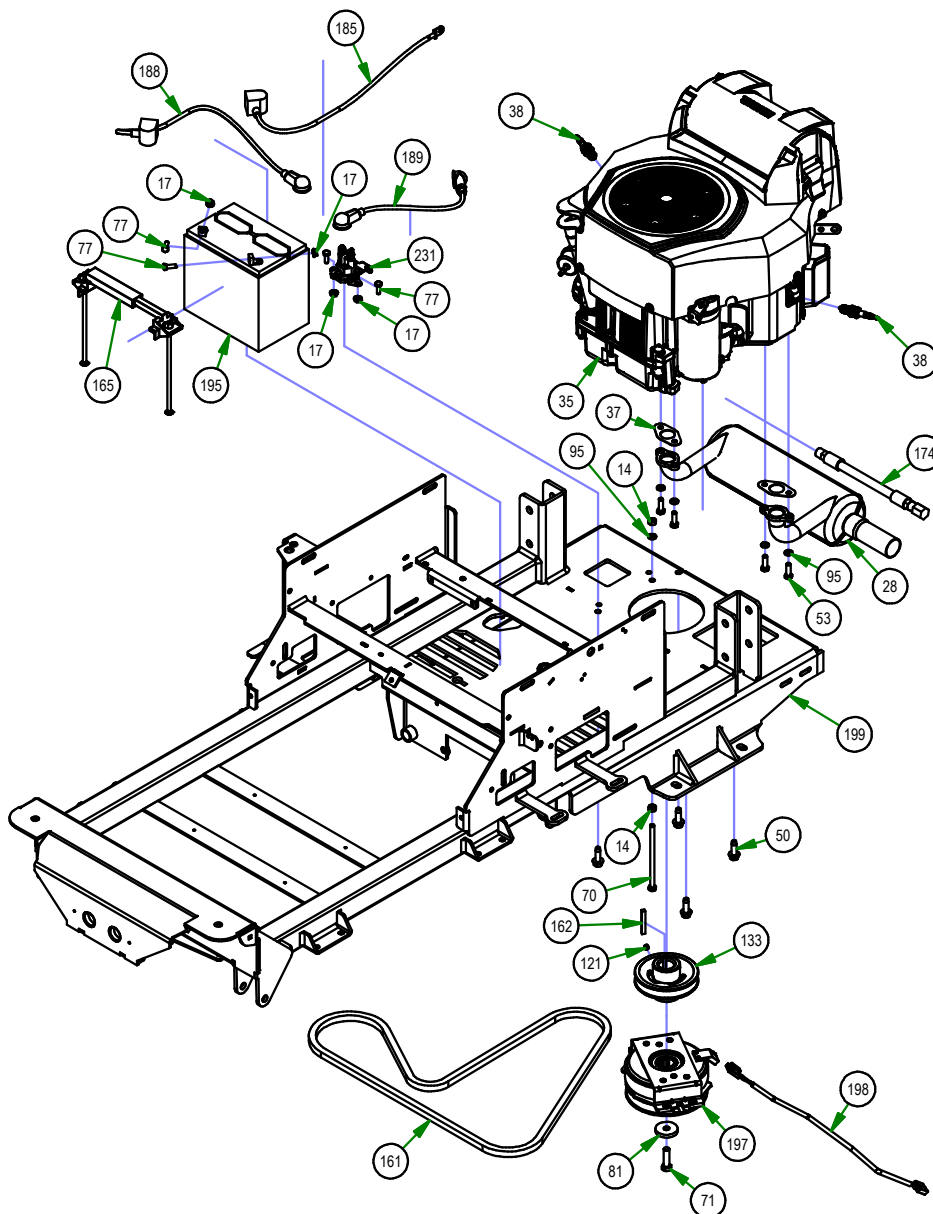

PARTS SECTION: KOHLER 747cc

Parts List				Parts List			
ITEM	QTY	PART NUMBER	DESCRIPTION	ITEM	QTY	PART NUMBER	DESCRIPTION
14	2	013-8043-00	5/16-18 HEX NUT ZINC	133	1	033-5035-00	4 3/4 Motor Pulley
17	4	013-9001-00	1/4-20 HEX SERRATED FLANGE NUT HARD/ZINC	161	1	041-7400-00	75.8" Pump Belt
28	1	015-0051-00	Kohler Muffler	162	1	042-5020-00	1/4 X 2 SQ MACHINERY KEY 1018 STL PLAIN
35	1	015-2030-00	Kohler-2014 CZT/Outlaw 747cc	165	1	043-8929-00	Hold Down Assembly
37	2	015-2751-00	Exhaust Gasket	174	1	051-5401-00	Oil drain Hose
38	2	015-8000-00	Spark Plug	185	1	064-0030-00	24 inch Black Cable - MZ/ZT
50	4	018-1075-00	3/8-16 X 1-1/8 HEX WASHER UNSLOT SERRATED (TRI-LOB) TRS ZINC YELLOW	188	1	064-5300-00	24" Red Battery Cable
53	4	018-2007-00	5/16-18 X 1 HEX CAP SCREW (GR.5) ZINC	189	1	064-5301-00	12" Red Battery Cable
70	1	018-5350-00	5/16-18 X 5-1/2 HEX CAP SCREW (GR.5) ZINC	195	1	068-8049-00	SP-35 Battery
71	1	018-5450-00	7/16-20 X 1-1/2 HEX CAP SCREW (GR.8) ZINC YELLOW	197	1	070-0056-00	Clutch
77	4	018-8052-00	1/4-20 X 3/4 HEX CAP SCREW (GR.5) ZINC	198	1	070-2000-00	Clutch Pigtail
81	1	019-0010-00	CLUTCH WASHER	199	1	070-5491-00	2021 Maverick Frame - Painted
95	5	019-8051-00	5/16 SPLIT LOCKWASHER ZINC	213	1	091-0019-00	Patent Decal
121	1	030-0050-00	5/16-24 X 1/4 SOCKET SET SCREW (CUP PT) PLAIN	231	1	108-0001-00	Solenoid