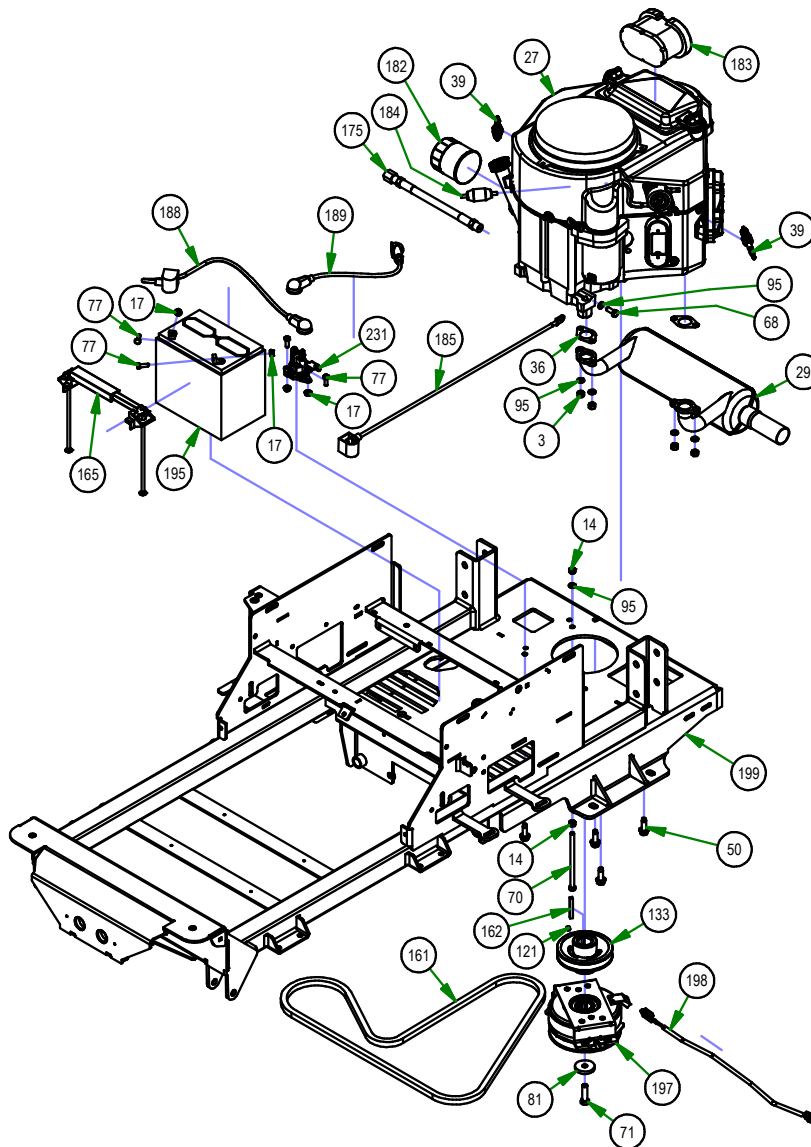

Parts List				Parts List			
ITEM	QTY	PART NUMBER	DESCRIPTION	ITEM	QTY	PART NUMBER	DESCRIPTION
3	4	013-0075-00	M8-1.25 DIN 934 HEX NUT (CL.8) ZINC	161	1	041-7400-00	75.8" Pump Belt
14	2	013-8043-00	5/16-18 HEX NUT ZINC	162	1	042-5020-00	1/4 X 2 SQ MACHINERY KEY 1018 STL PLAIN
17	4	013-9001-00	1/4-20 HEX SERRATED FLANGE NUT HARD/ZINC	165	1	043-8929-00	Hold Down Assembly
27	1	015-0045-00	FS730V Engine	175	1	051-5404-00	Oil drain Hose
29	1	015-0052-00	Kawasaki Muffler 1251	182	1	063-2096-00	22-26 Kaw Oil Filter FR Engine
36	2	015-2709-00	Exhaust Gasket	183	1	063-2097-00	Kawasaki Air Filter
39	2	015-8001-00	Spark Plug - Kawasaki	184	1	063-6000-00	Universal Inline Fuel Filter
50	4	018-1075-00	3/8-16 X 1-1/8 HEX WASHER UNSLOT SERRATED (TRI-LOB) TRS ZINC YELLOW	185	1	064-0030-00	24 inch Black Cable - MZ/IT
68	1	018-5321-00	M8-1.25 X 20MM DIN 933 HEX TAP BOLT (CL 8.8) ZINC	188	1	064-5300-00	24" Red Battery Cable
70	1	018-5350-00	5/16-18 X 5-1/2 HEX CAP SCREW (GR.5) ZINC	189	1	064-5301-00	12" Red Battery Cable
71	1	018-5450-00	7/16-20 X 1-1/2 HEX CAP SCREW (GR.8) ZINC YELLOW	195	1	068-8049-00	SP-35 Battery
77	4	018-8052-00	1/4-20 X 3/4 HEX CAP SCREW (GR.5) ZINC	197	1	070-0056-00	Clutch
81	1	019-0010-00	CLUTCH WASHER	198	1	070-2000-00	Clutch Pigtail
95	6	019-8051-00	5/16 SPLIT LOCKWASHER ZINC	199	1	070-5491-00	2021 Maverick Frame - Painted
121	1	030-0050-00	5/16-24 X 1/4 SOCKET SET SCREW (CUP PT) PLAIN	213	1	091-0019-00	Patent Decal
133	1	033-5035-00	4 3/4 Motor Pulley	231	1	108-0001-00	Solenoid