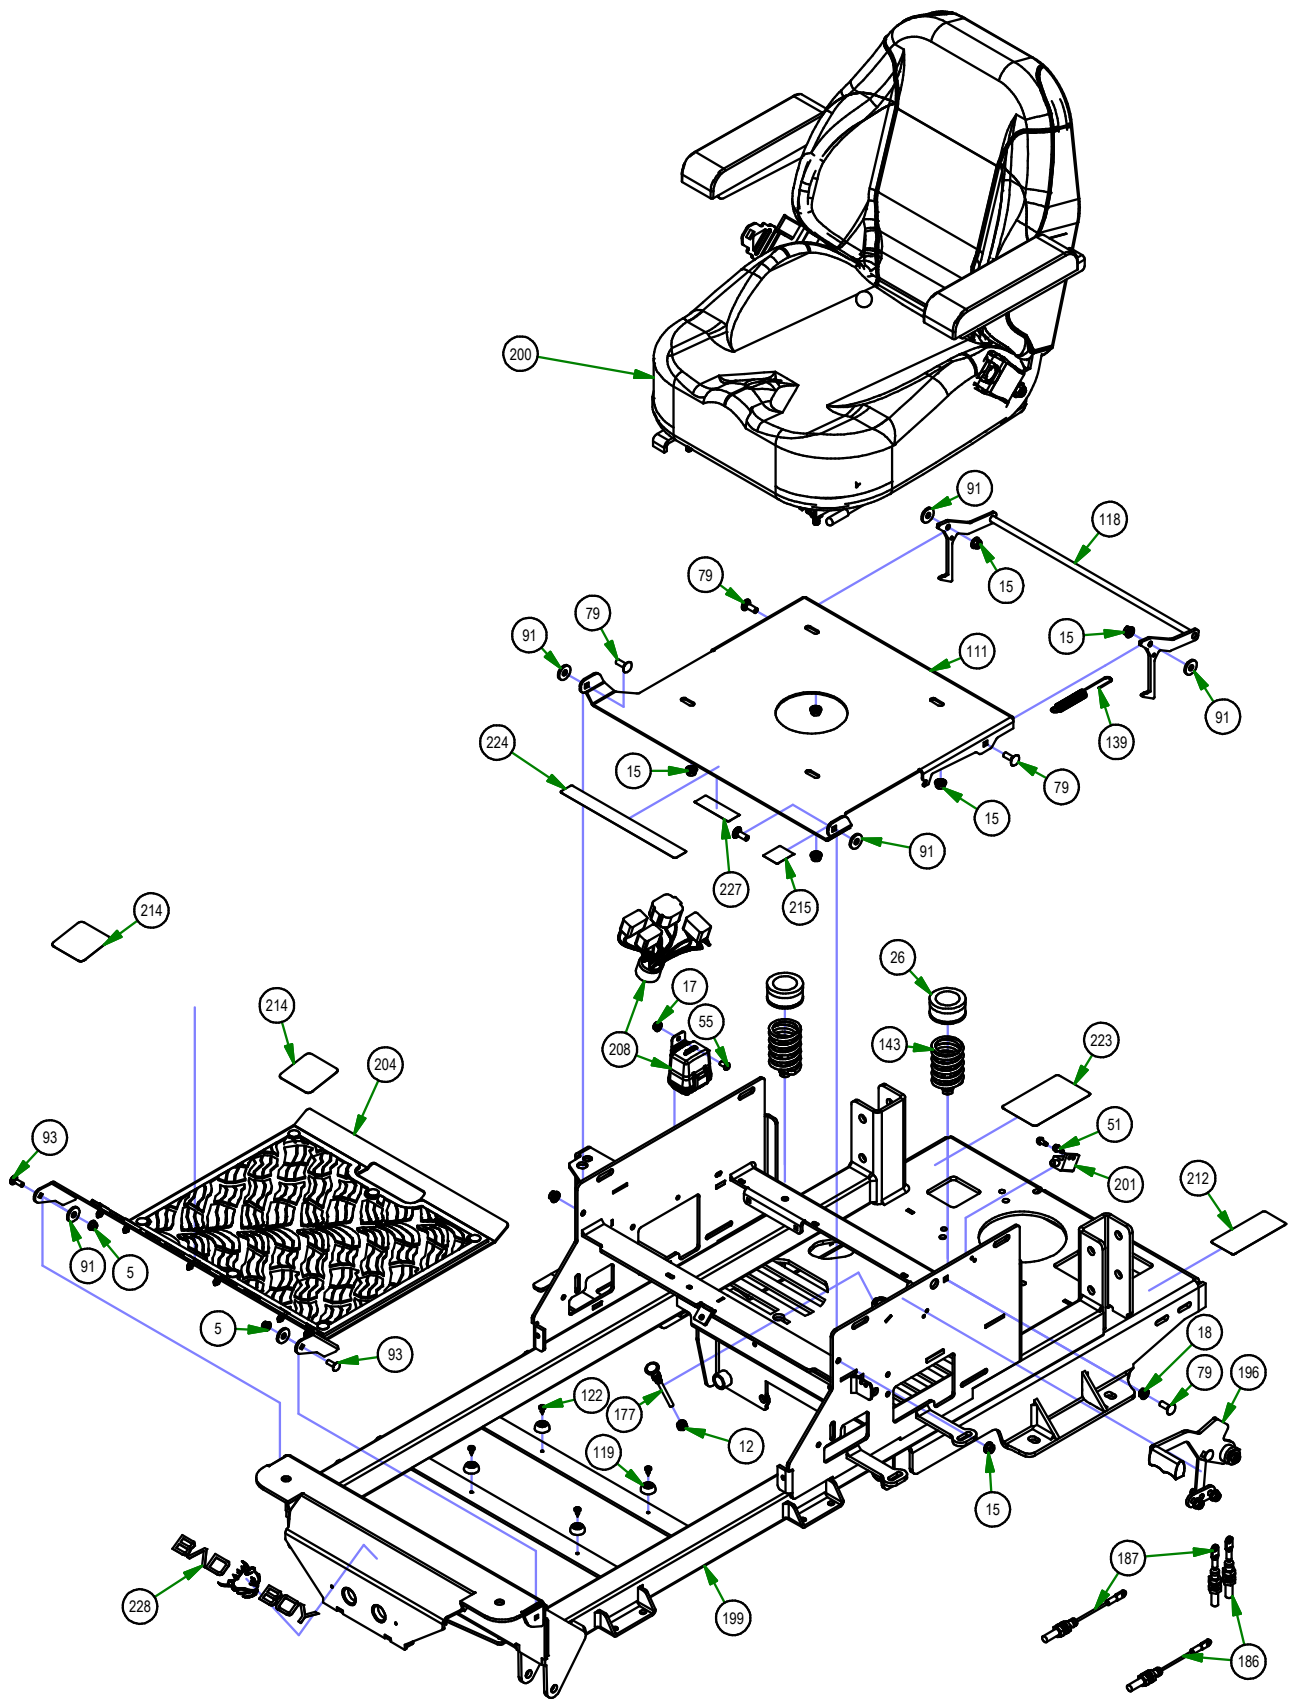

BAD BOY MOWERS

PARTS SECTION: UPPER FRAME

BAD BOY MOWERS

PARTS SECTION: UPPER FRAME

Parts List				Parts List			
ITEM	QTY	PART NUMBER	DESCRIPTION	ITEM	QTY	PART NUMBER	DESCRIPTION
5	2	013-2050-00	1/4-20 NYL INSERT FLANGE LOCKNUT ZINC	143	2	034-8045-03	Seat Spring Assembly
12	1	013-6051-00	3/8-24 HEX NUT ZINC YELLOW	177	1	054-8017-00	Choke
15	8	013-8049-00	5/16-18 NYLON INSERT FLANGE LOCKNUT ZINC	186	1	064-3050-21	2021 Load Balanced Brake Cable 1
17	1	013-9001-00	1/4-20 HEX SERRATED FLANGE NUT HARD/ZINC	187	1	064-3051-21	2021 Load Balanced Brake Cable 2
18	1	013-9002-00	5/16-18 HEX SERRATED FLANGE NUT HARD/ZINC	196	1	069-1051-21	2021 Load Balanced Brake Handle Assembly
26	2	014-8047-00	Seat Spring Cap Cover	199	1	070-5491-00	2021 Maverick Frame - Painted
51	2	018-1080-00	12-24 X 1/2 HEX WASHER UNLSOT F TCS ZINC	200	1	071-2102-00	2021 Maverick Seat
55	1	018-2012-00	1/4-20 X 1/2 BUTTON SOCKET CAP SCREW 18-8 STAINLESS STEEL	201	1	077-8073-00	Safety Switch
				204	1	079-3470-21	2021 Maverick Floorboard Assembly
79	5	018-8066-00	5/16-18 X 7/8 CARRIAGE BOLT ZINC	208	1	086-3050-19	Wiring Harness
91	6	019-6042-00	.360 ID X .983 OD X .120 THICK FLAT WASHER NYLON	212	1	091-0015-00	EPA Build Date Punch Label
93	2	019-8040-00	1/4-20 X 3/4 CARRIAGE BOLT (GR.5) ZINC	214	1	091-0021-00	2018 Maverick/2021 ZT Anti-Skid Steering Control Decals
110	1	026-0205-98	2021 Maverick Rear Cover Assembly	215	1	091-0339-18	2018 MZ/Magnum/ZT/MAV/Comp Out Brake Decal
111	1	026-1016-00	Seat Plate 2016	223	1	091-3017-50	Maverick Pump Belt Decal
118	1	028-0090-00	Seat Latch Rod Assembly	224	1	091-3150-00	Outlaw Warning Decal
119	4	029-4010-00	Button Bumper	227	1	091-4062-00	Not For Sale In California
122	4	030-3050-00	10-16 X 1/2 PAN PHIL TEK/3 CLIMASEAL OR ACF-SILVER COATED	228	1	091-4063-00	Flying Bulldog Front Bumper Decal
139	1	034-1025-00	Brake Spring