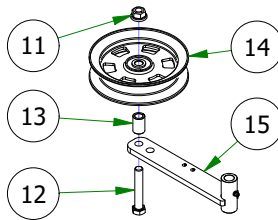

039-6945-19
2019 Revolt Deck Idler Assembly