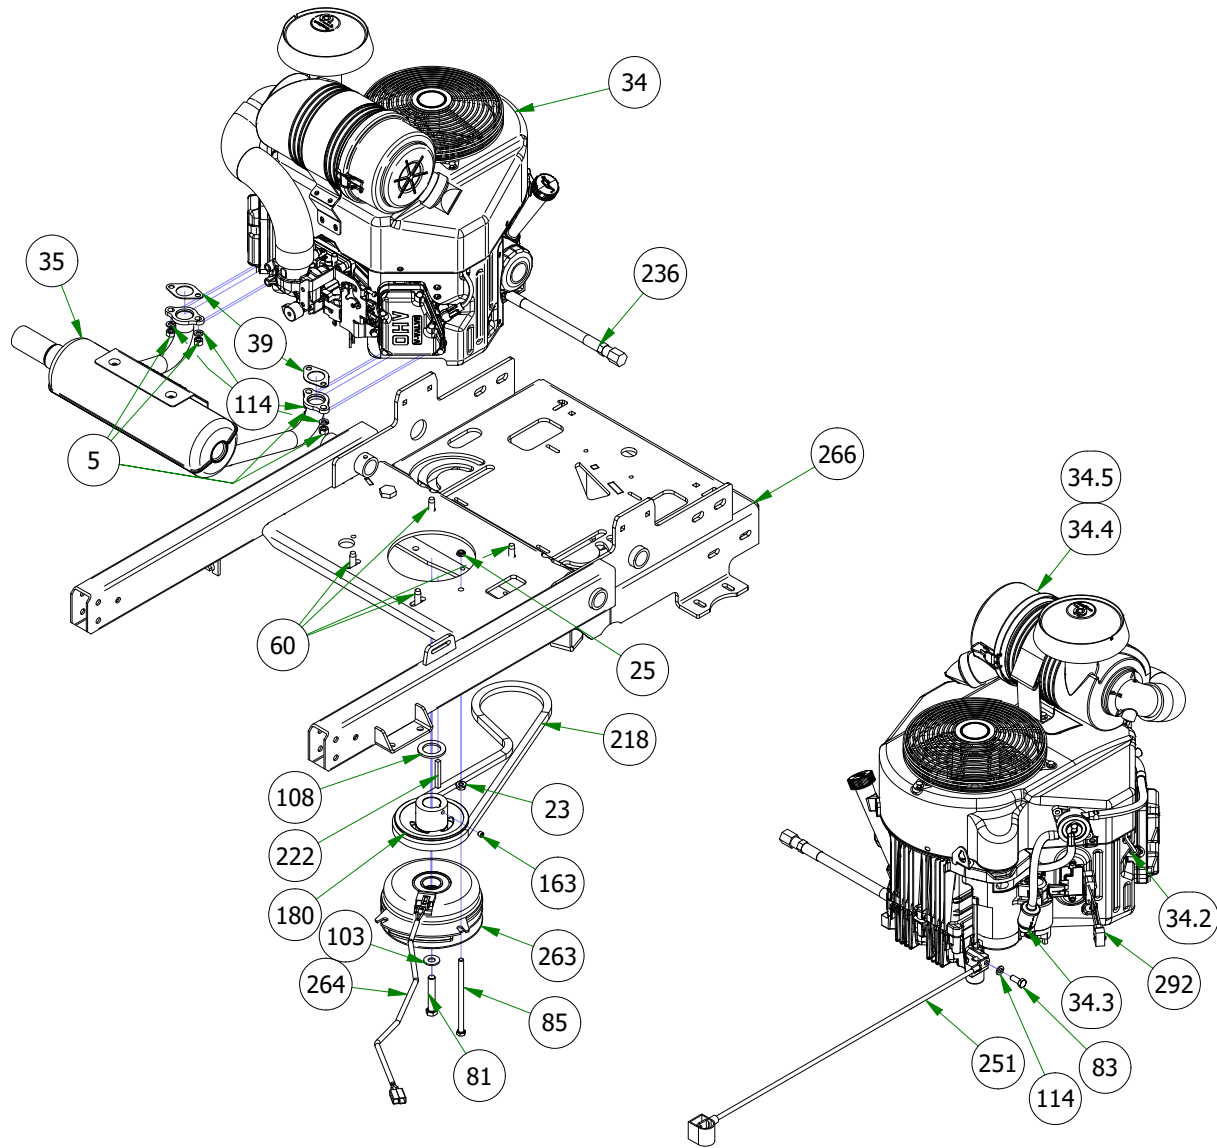

Parts List				Parts List			
ITEM	QTY	PART NUMBER	DESCRIPTION	ITEM	QTY	PART NUMBER	DESCRIPTION
5	4	013-0075-00	M8-1.25 DIN 934 HEX NUT (CL.8) ZINC	85	1	018-5350-00	5/16-18 X 5-1/2 HEX CAP SCREW (GR.5) ZINC
23	1	013-9002-00	5/16-18 HEX SERRATED FLANGE NUT HARD/ZINC	103	1	019-5029-00	3/8 FLAT WASHER USS (1" OD) ZINC
25	1	013-9005-00	5/16-18 NYLON INSERT JAM LOCKNUT ZINC	108	2	019-6029-00	1.140 ID X 1.750 OD X .132 THICK FLAT WASHER PLAIN
34	1	015-0691-00	FX691 Kawasaki-2016 Compact Outlaw	114	5	019-8051-00	5/16 SPLIT LOCKWASHER ZINC
34.2	2	015-8001-00	Spark Plug - Kawasaki	163	1	030-0050-00	5/16-24 X 1/4 SOCKET SET SCREW (CUP PT) PLAIN
34.3	1	063-6000-00	Universal Inline Fuel Filter	180	1	033-5035-00	4 3/4 Motor Pulley
34.4	1	063-8019-00	Canister Air Filter- Outer	218	1	041-8000-00	2019 Renegade Pump Belt
34.5	1	063-8020-00	Canister Air Filter- Inner	222	1	042-5020-00	1/4 X 2 SQ MACHINERY KEY 1018 STL PLAIN
34.1	2	015-0077-01	Exhaust Gasket	236	1	051-5404-00	Oil drain Hose
34.6	1	063-8017-00	Oil Filter	251	1	064-0030-00	24 inch Black Cable - MZ/ZT
35	1	015-0692-00	Exhaust-Stand On-FX691V Kawasaki	263	1	070-1000-00	Clutch Assembly
39	2	015-2709-00	Exhaust Gasket	264	1	070-2000-00	Clutch Pigtail
60	4	018-1075-00	3/8-16 X 1-1/8 HEX WASHER UNSLOT SERRATED (TRI-LOB) TRS ZINC YELLOW	266	1	070-5221-20	2020 36" Stand On Frame
81	1	018-5300-00	7/16-20 X 2-1/2 HEX CAP SCREW (GR.8) ZINC YELLOW	292	1	086-9002-19	2019 Harness Adaptor-Gen2 FX-ALL
83	1	018-5321-00	M8-1.25 X 20MM DIN 933 HEX TAP BOLT (CL 8.8) ZINC