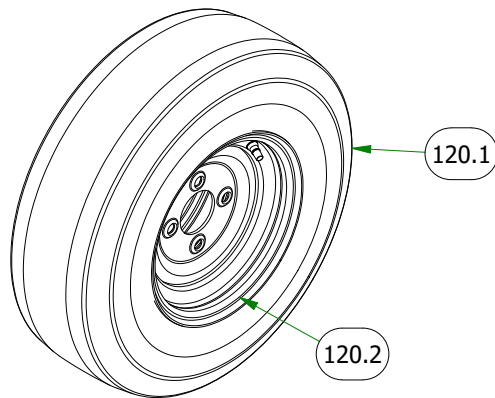

BAD BOY MOWERS

PARTS SECTION: TRANSAXLE SUBS

Parts List				Parts List			
ITEM	QTY	PART NUMBER	DESCRIPTION	ITEM	QTY	PART NUMBER	DESCRIPTION
119	1	022-4040-00	23x9-12 Reaper Turf Tire & Wheel Assembly	121.2	1	022-4195-00	Tire, 23/11x12 Reaper Turf
119.1	1	022-3011-00	12x7" Black Wheel	192	1	035-0006-19	2019 Revolt Push Rod Assembly
119.2	1	022-4035-00	23x9-12 Reaper Turf Tire Only	192.1	1	013-6050-00	5/16" LH Fine Threaded Jam Nut
120	1	022-4041-00	21/7x10 Reaper Tire-36 Revolt	192.2	2	013-6051-00	3/8" Fine Threaded Jam Nut
120.1	1	022-4042-00	36" Revolt Reaper Tire	192.3	1	031-0092-00	2019 Revolt Push Rod
120.2	1	022-4043-00	36" Revolt Wheel	192.4	1	035-0006-00	2019 Renegade Push Rod Adjuster
121	1	022-4200-00	23x11-12 Reaper Turf Assembly	192.5	1	048-3000-00	Spherical Rod End - Outlaw
121.1	1	022-4070-00	12x8.5 Black Wheel	192.6	1	048-3002-00	Spherical Rod End - Outlaw

**36" REVOLT REAR TIRE
022-4041-00**