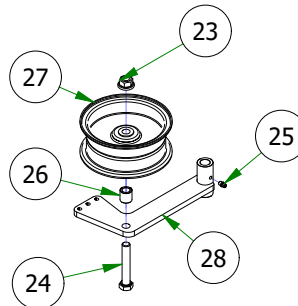

039-6952-98
2020 36" Revolt Deck Idler Assembly