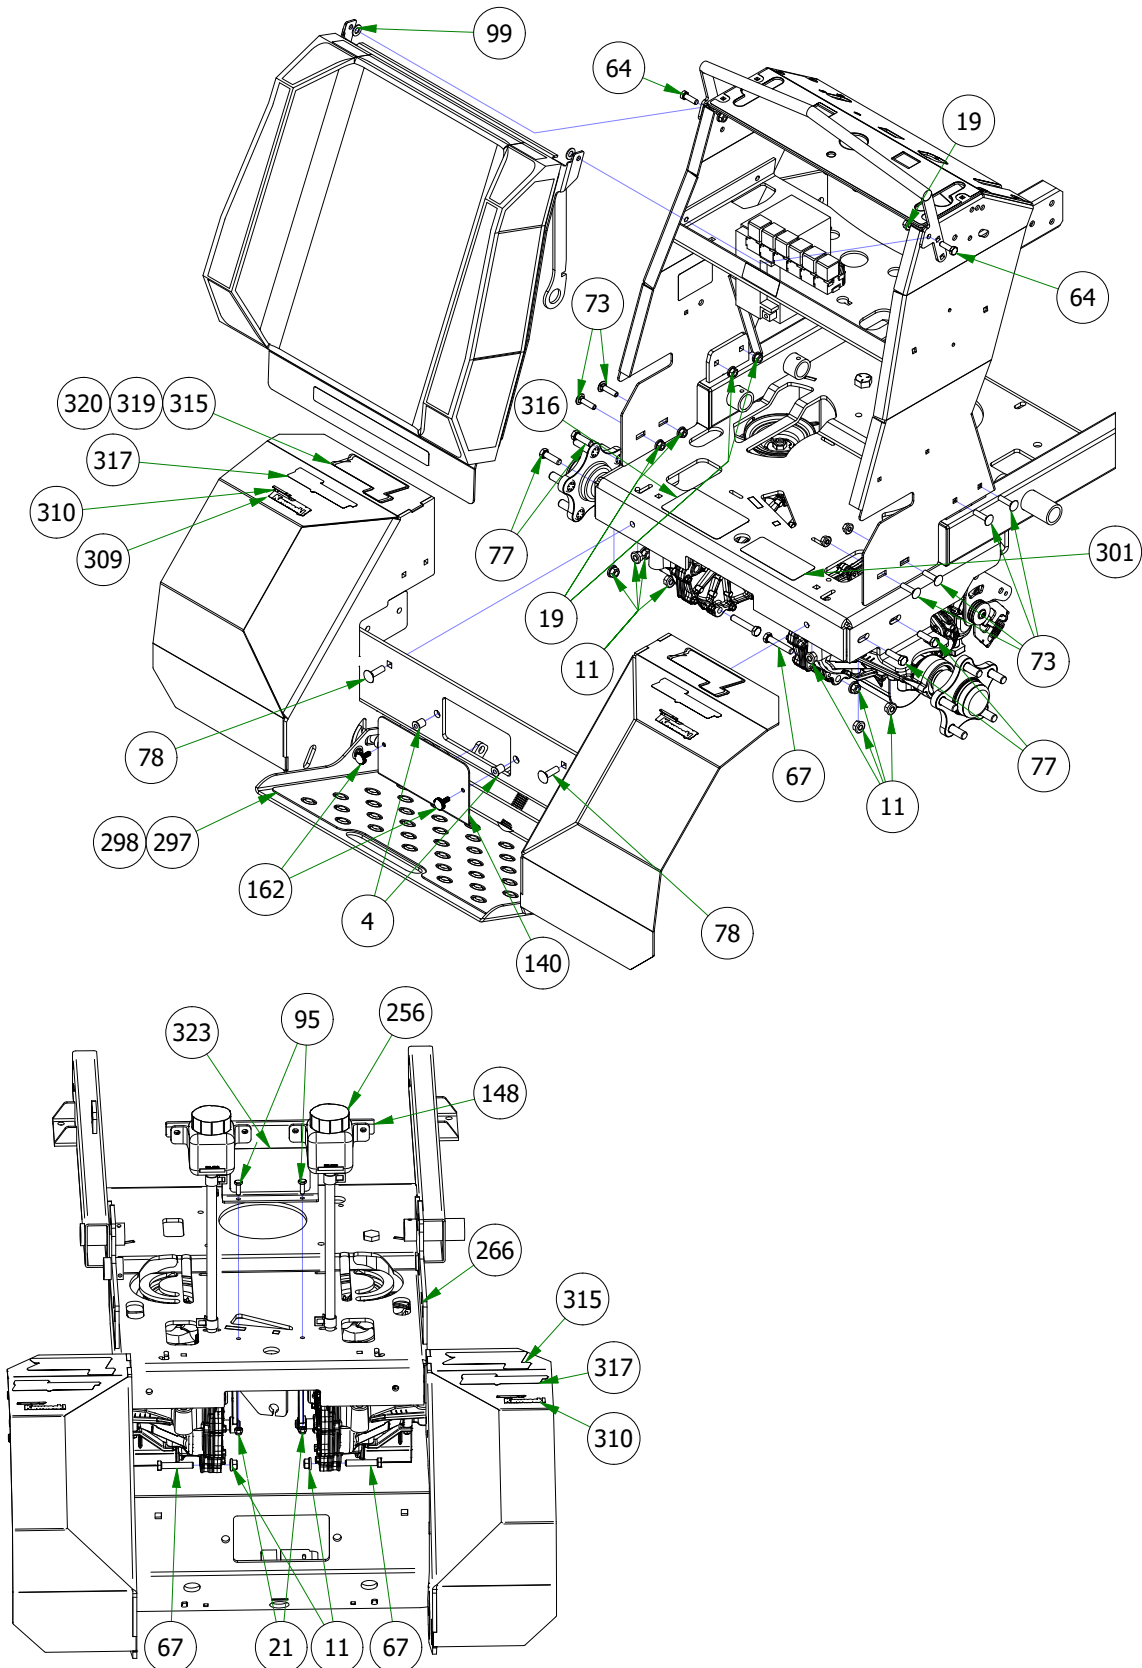

BAD BOY MOWERS

PARTS SECTION: REAR ASSEMBLY

PARTS SECTION: ENGINE - KAWASAKI FX-691

Parts List				Parts List			
ITEM	QTY	PART NUMBER	DESCRIPTION	ITEM	QTY	PART NUMBER	DESCRIPTION
5	4	013-0075-00	M8-1.25 DIN 934 HEX NUT (CL.8) ZINC	85	1	018-5350-00	5/16-18 X 5-1/2 HEX CAP SCREW (GR.5) ZINC
23	1	013-9002-00	5/16-18 HEX SERRATED FLANGE NUT HARD/ZINC	103	1	019-5029-00	3/8 FLAT WASHER USS (1" OD) ZINC
25	1	013-9005-00	5/16-18 NYLON INSERT JAM LOCKNUT ZINC	108	2	019-6029-00	1.140 ID X 1.750 OD X .132 THICK FLAT WASHER PLAIN
34	1	015-0691-00	FX691 Kawasaki-2016 Compact Outlaw	114	5	019-8051-00	5/16 SPLIT LOCKWASHER ZINC
34.2	2	015-8001-00	Spark Plug - Kawasaki	163	1	030-0050-00	5/16-24 X 1/4 SOCKET SET SCREW (CUP PT) PLAIN
34.3	1	063-6000-00	Universal Inline Fuel Filter	180	1	033-5035-00	4 3/4 Motor Pulley
34.4	1	063-8019-00	Canister Air Filter- Outer	218	1	041-8000-00	2019 Renegade Pump Belt
34.5	1	063-8020-00	Canister Air Filter- Inner	222	1	042-5020-00	1/4 X 2 SQ MACHINERY KEY 1018 STL PLAIN
34.1	2	015-0077-01	Exhaust Gasket	236	1	051-5404-00	Oil drain Hose
34.6	1	063-8017-00	Oil Filter	251	1	064-0030-00	24 inch Black Cable - MZ/ZT
35	1	015-0692-00	Exhaust-Stand On-FX691V Kawasaki	263	1	070-1000-00	Clutch Assembly
39	2	015-2709-00	Exhaust Gasket	264	1	070-2000-00	Clutch Pigtail
60	4	018-1075-00	3/8-16 X 1-1/8 HEX WASHER UNSLOT SERRATED (TRI-LOB) TRS ZINC YELLOW	266	1	070-5221-20	2020 36" Stand On Frame
81	1	018-5300-00	7/16-20 X 2-1/2 HEX CAP SCREW (GR.8) ZINC YELLOW	292	1	086-9002-19	2019 Harness Adaptor-Gen2 FX-ALL
83	1	018-5321-00	M8-1.25 X 20MM DIN 933 HEX TAP BOLT (CL 8.8) ZINC