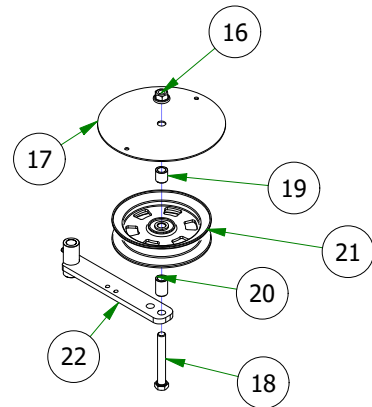

039-6945-20
2020 61 Revolt Deck Idler Assembly