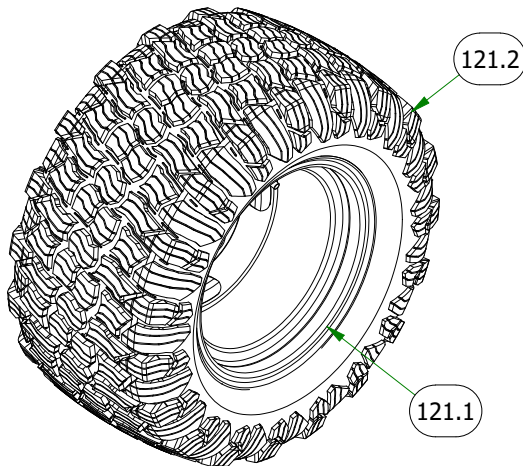

BAD BOY MOWERS

PARTS SECTION: TRANSAXLE SUBS

Parts List				Parts List			
ITEM	QTY	PART NUMBER	DESCRIPTION	ITEM	QTY	PART NUMBER	DESCRIPTION
119	1	022-4040-00	23x9-12 Reaper Turf Tire & Wheel Assembly	121.2	1	022-4195-00	Tire, 23/11x12 Reaper Turf
119.1	1	022-3011-00	12x7" Black Wheel	192	1	035-0006-19	2019 Revolt Push Rod Assembly
119.2	1	022-4035-00	23x9-12 Reaper Turf Tire Only	192.1	1	013-6050-00	5/16" LH Fine Threaded Jam Nut
120	1	022-4041-00	21/7x10 Reaper Tire-36 Revolt	192.2	2	013-6051-00	3/8" Fine Threaded Jam Nut
120.1	1	022-4042-00	36" Revolt Reaper Tire	192.3	1	031-0092-00	2019 Revolt Push Rod
120.2	1	022-4043-00	36" Revolt Wheel	192.4	1	035-0006-00	2019 Renegade Push Rod Adjuster
121	1	022-4200-00	23x11-12 Reaper Turf Assembly	192.5	1	048-3000-00	Spherical Rod End - Outlaw
121.1	1	022-4070-00	12x8.5 Black Wheel	192.6	1	048-3002-00	Spherical Rod End - Outlaw