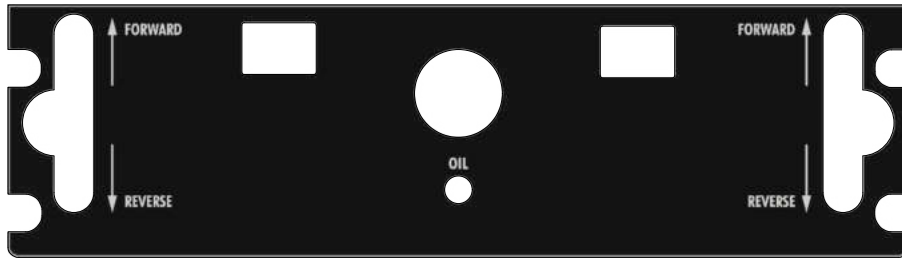

BAD BOY MOWERS

PARTS SECTION: DECALS CONT.

091-4017-00
2019 Revolt Control Panel Lower Decal