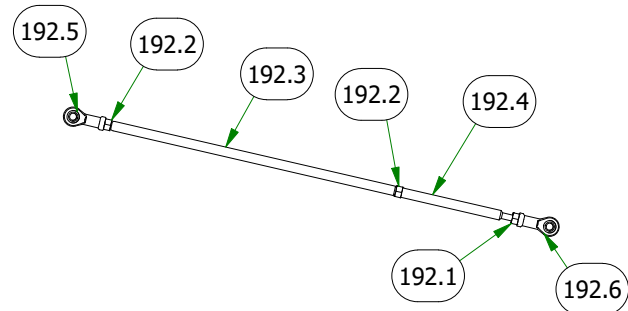

**PUSH ROD ASSEMBLY
035-0006-19**