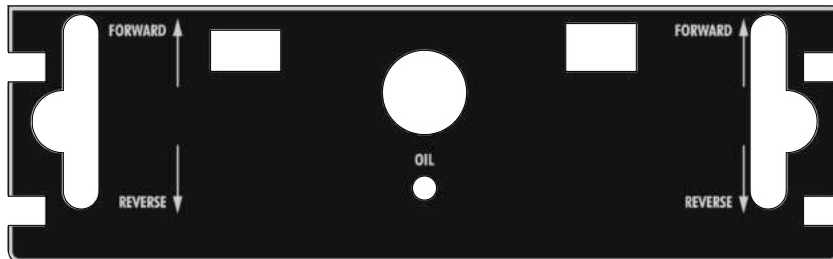

091-4056-00
36" Control Panel (upper) - Revolt

POWERED BY