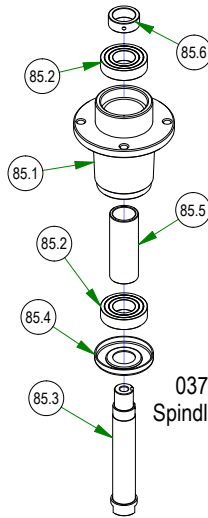

037-6015-50
Spindle Assembly