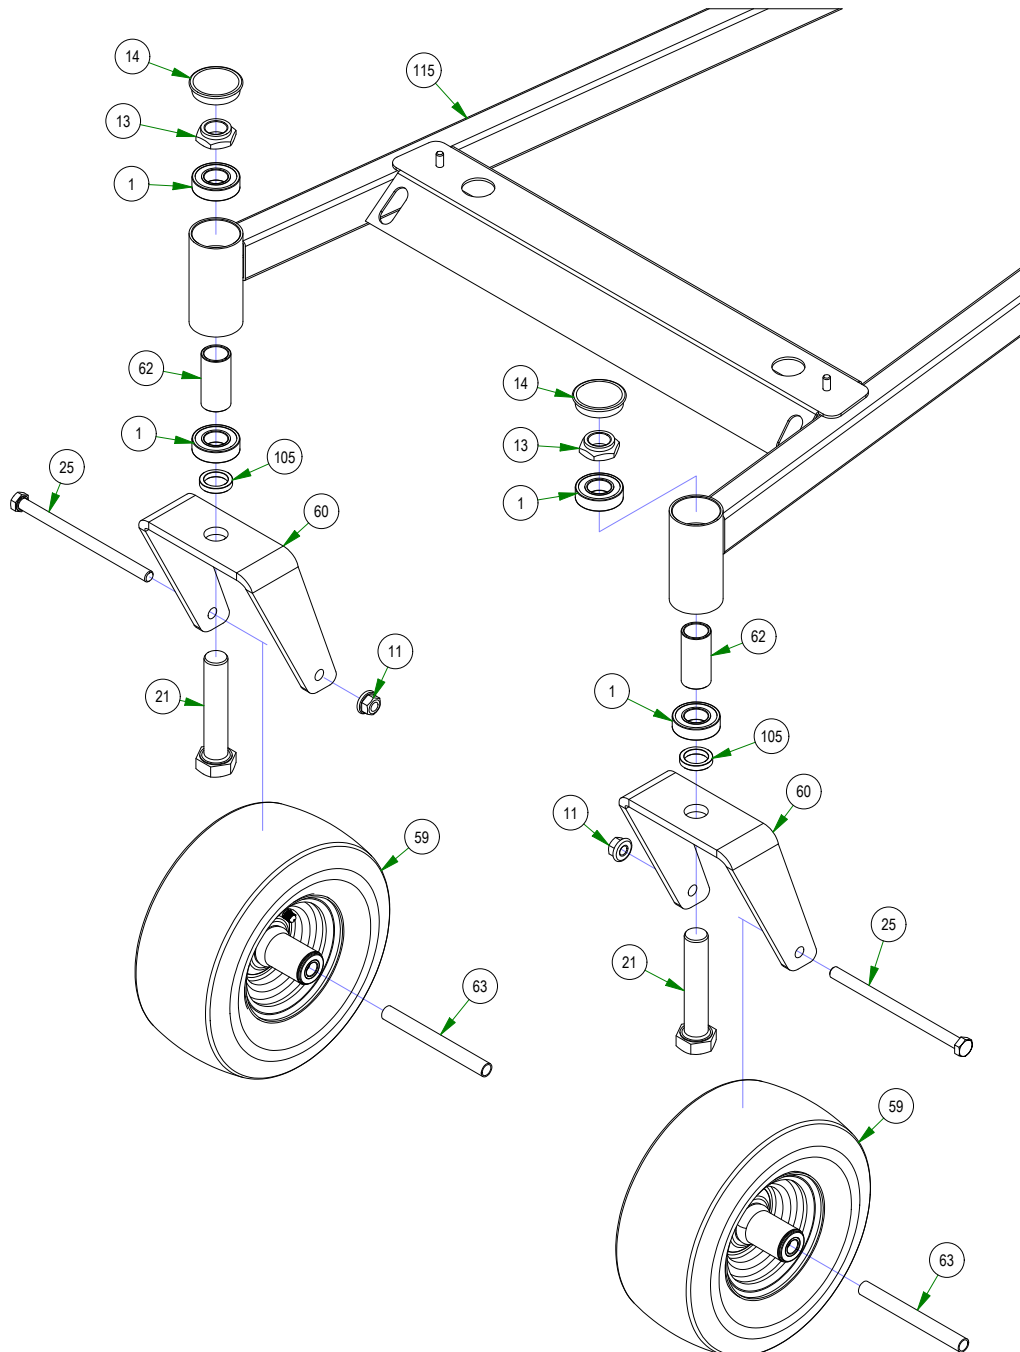

Parts List				Parts List			
ITEM	QTY	PART NUMBER	DESCRIPTION	ITEM	QTY	PART NUMBER	DESCRIPTION
1	4	010-1050-00	1641 BEARING W/2 CONTACT RUBBER SEALS	59	2	022-8049-22	11x6.00-5 Front Assembly - Black Wheel
11	2	013-8050-00	1/2-13 NYLON INSERT FLANGE LOCKNUT ZINC	60	2	023-0002-00	2017 MZ Front fork
13	2	013-9004-00	1"-14 NYLON INSERT JAM LOCKNUT ZINC	62	2	025-0003-00	2016 Front Bearing Spacer
14	2	014-2025-00	2017 Bearing Cover	63	2	025-0008-00	Front Wheel Spanner
21	2	018-0005-00	1"-14 X 5 HEX CAP SCREW (GR.8) ZINC YELLOW	105	2	058-1000-00	1.02 ID X 1.38 OD X .250 THK SPACER ZINC
25	2	018-0035-00	1/2-13 X 7-1/2 HEX CAP SCREW (GR.5) ZINC	115	1	070-5101-00	2020 Walk Behind Frame - Welded Assembly

BAD BOY MOWERS

PARTS SECTION: TRANSAXLE SUB ASSEMBLIES

Parts List				Parts List			
ITEM	QTY	PART NUMBER	DESCRIPTION	ITEM	QTY	PART NUMBER	DESCRIPTION
101	1	050-0003-01	Walk Behind Transaxle Left 3100	102	1	050-0004-01	Walk Behind Transaxle Right 3100
101.1	1	034-9080-00	Gold Transaxle Spring	102.1	1	034-9080-00	Gold Transaxle Spring
101.2	1	050-2070-00	2021 ZT/Maverick Transaxle Fan/Pulley Kit	102.2	1	050-2070-00	2021 ZT/Maverick Transaxle Fan/Pulley Kit
101.3	1	050-2076-00	ZT Transaxle Wheel Hub	102.3	1	050-2076-00	ZT Transaxle Wheel Hub
101.3.1	4	050-2012-00	Transaxle Wheel Studs/ Drum Brake Studs	102.3.1	4	050-2012-00	Transaxle Wheel Studs/ Drum Brake Studs
101.4	1	050-8010-00	2021 ZT/Maverick Transaxle Seal Kit (ZT-2800)	102.4	1	050-8010-00	2021 ZT/Maverick Transaxle Seal Kit (ZT-2800)
101.5	1	063-1050-00	ZT Hydraulic Filter	102.5	1	063-1050-00	ZT Hydraulic Filter