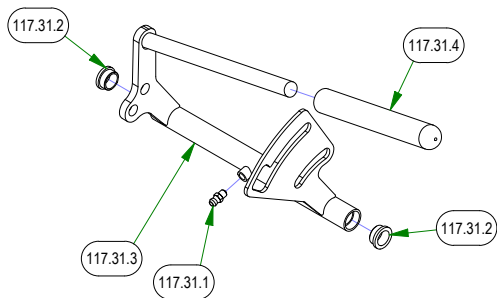

BAD BOY MOWERS

PARTS SECTION: PODIUM SUB ASSEMBLIES

Parts List				Parts List			
ITEM	QTY	PART NUMBER	DESCRIPTION	ITEM	QTY	PART NUMBER	DESCRIPTION
117.30	1	031-0042-00	2020 Walk-Behind Control Lever Assembly - Left	117.34.1	1	013-0016-00	3/8" Left-Handed Fine Threaded Jam Nut
117.30.1	1	024-6034-00	1/4 DRIVE-TYPE STRAIGHT GREASE FITTING ZINC YELLOW)	117.34.2	1	013-6051-00	3/8" Fine Threaded Jam Nut
117.30.2	2	031-0032-00	2019 Drive Arm Bushing	117.34.3	1	035-0002-00	Walk Speed Control Rod
117.30.3	1	031-0042-01	2020 Walk-Behind Control Lever Weldment - Left	117.34.4	1	046-0001-00	Yoke Left Hand Thread
117.30.4	1	069-2014-00	2019 Stand On Control Grip	117.34.5	1	048-3000-00	Spherical Rod End - Outlaw
117.31	1	031-0043-00	2020 Walk-Behind Control Lever Assembly - Right	117.35	2	035-0007-98	2020 Walk Behind Push Rod Assembly
117.31.1	1	024-6034-00	1/4 DRIVE-TYPE STRAIGHT GREASE FITTING ZINC YELLOW)	117.35.1	1	013-0016-00	3/8" Left-Handed Fine Threaded Jam Nut
117.31.2	2	031-0032-00	2019 Drive Arm Bushing	117.35.2	1	013-6051-00	3/8" Fine Threaded Jam Nut
117.31.3	1	031-0043-01	2020 Walk-Behind Control Lever Weldment - Right	117.35.3	1	035-0007-00	2020 Walk Behind Push Rod (Rod Only)
117.31.4	1	069-2014-00	2019 Stand On Control Grip	117.35.4	1	048-3000-00	Spherical Rod End - Outlaw
117.34	1	035-0002-98	Walk Speed Control Linkage	117.35.5	1	048-3001-00	Swivel Heim left handed thread

031-0043-00
2020 Walk-Behind Control Lever Assembly - Right