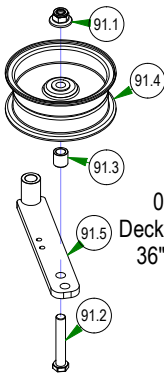

039-6945-10
Deck Idler Assembly
36" Walk Behind