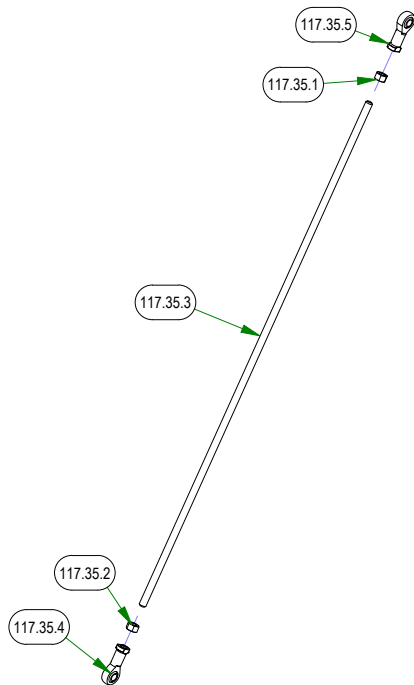

035-0007-98
2020 Walk Behind Push Rod Assembly