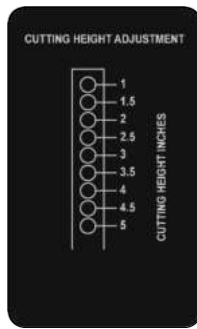

PARTS SECTION: DECALS

091-4063-00
Flying Bulldog Front Bumper Decal

091-3012-00
Danger Decal-Spindle/Discharge

091-4055-00
2020 Walkbehind Control Panel Decal

091-1020-00
Hydraulic Decal

091-0023-00
36" Deck Height Adjustment Decal

091-4062-00
Not For Sale In California

091-0015-22
2022 EPA Build Date Punch Label

091-3150-00
Outlaw Warning Decal

BAD BOY MOWERS

PARTS SECTION: DECALS

091-0412-18
2018 Walk Behind 603cc Back Plate Cluster