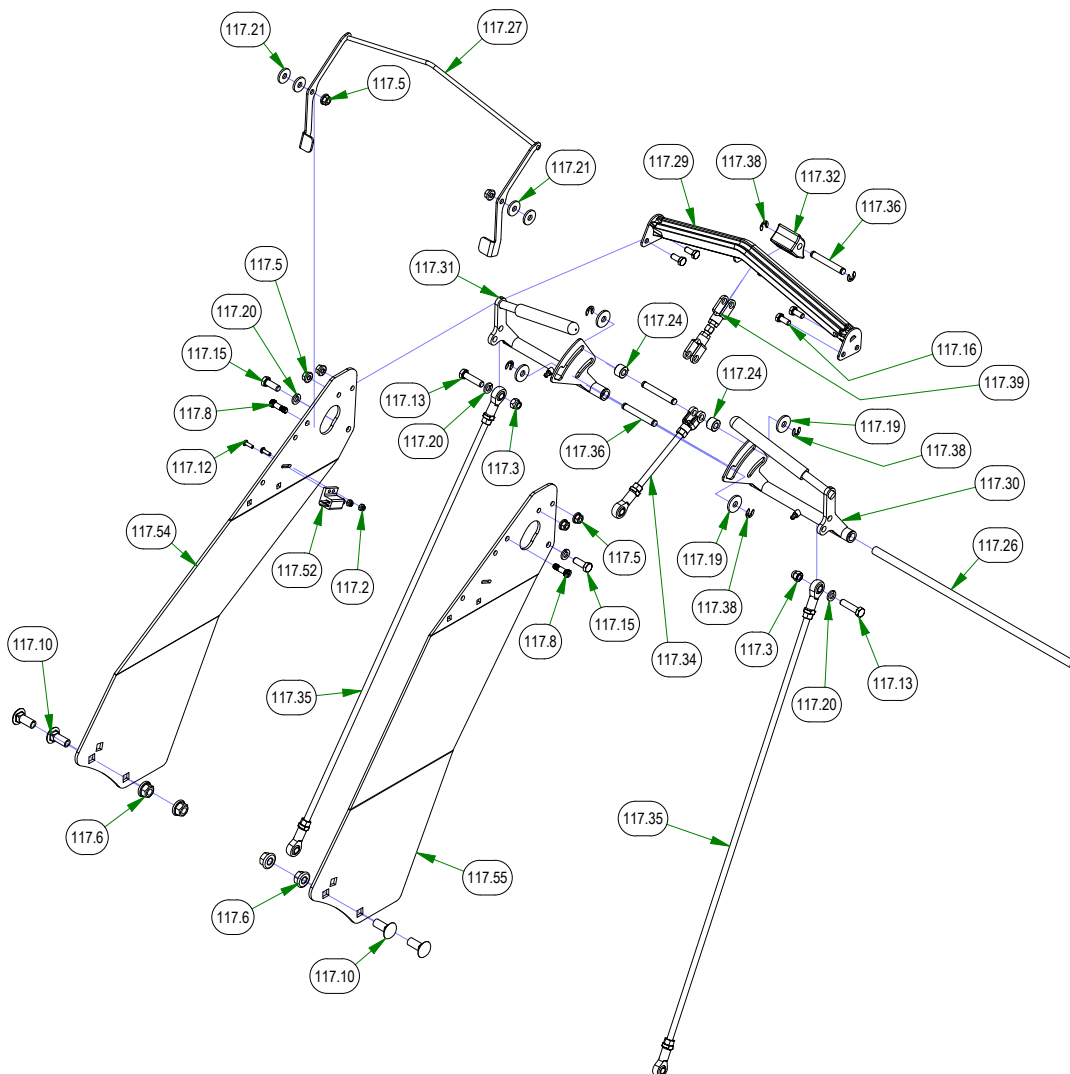

BAD BOY MOWERS

PARTS SECTION: PODIUM CONTROLS

Parts List				Parts List			
ITEM	QTY	PART NUMBER	DESCRIPTION	ITEM	QTY	PART NUMBER	DESCRIPTION
117	1	079-0036-22	2017 Walk Behind Podium Assembly	117.26	1	028-0009-00	2017 Walk Behind Control Pivot Rod
117.2	2	013-5019-00	10-24 NYLON INSERT LOCKNUT ZINC	117.27	1	028-0043-00	2020 Walk Rider Presence - Weldment
117.3	2	013-5041-00	3/8-16 NYLON INSERT LOCKNUT ZINC	117.29	1	031-0039-70	2020 Walk Handle Bar
117.5	6	013-8049-00	5/16-18 NYLON INSERT FLANGE LOCKNUT ZINC	117.30	1	031-0042-00	2020 Walk-Behind Control Lever Assembly - Left
117.6	4	013-8050-00	1/2-13 NYLON INSERT FLANGE LOCKNUT ZINC	117.31	1	031-0043-00	2020 Walk-Behind Control Lever Assembly - Right
117.8	2	018-0076-00	18-8 Stainless Steel Shoulder Screw	117.32	1	031-0047-00	2020 Walk-Behind Neutral Lever
117.10	4	018-3003-00	1/2-13 X 1-1/4 CARRIAGE BOLT ZINC	117.34	1	035-0002-98	Walk Speed Control Linkage
117.12	2	018-5200-00	10-24 X 5/8 BUTTON SOCKET CAP SCREW 18-8 STAINLESS STEEL	117.35	2	035-0007-98	2020 Walk Behind Push Rod Assembly
117.13	2	018-6012-00	3/8-16 X 1-1/2 HEX CAP SCREW (GR.5) ZINC	117.36	3	035-0008-00	2020 Walk Control Pin
117.15	2	018-6049-00	3/8-16 X 1 GR 5 Hex Bolts Zinc	117.38	6	044-2018-00	3/8" E-Clip
117.16	4	018-8063-00	5/16-18 X 3/4 HEX CAP SCREW (GR.5) ZINC	117.39	1	047-9000-00	Adjustable Yoke Male/Female 2010 and Newer
117.19	4	019-2073-00	.390 ID X 1.12 OD X .125 THK FLAT WASHER NYLON	117.52	1	077-0002-00	safety Switch
117.20	4	019-5037-00	3/8 SPLIT LOCKWASHER ZINC	117.54	1	079-0032-00	2022 Walk Behind Side Panel - Right
117.21	4	019-6042-00	.360 ID X .983 OD X .120 THICK FLAT WASHER NYLON	117.55	1	079-0033-00	2022 Walk Behind Side Panel - Left
117.24	2	025-2025-00	.380 ID X .750 OD X .472 LENGTH SPACER NYLON				