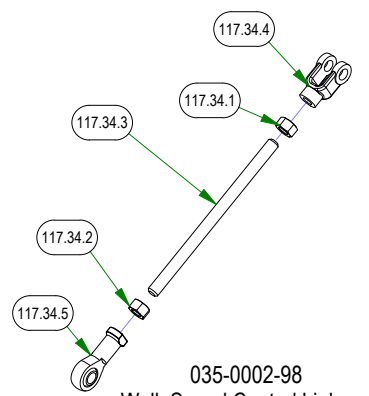

035-0002-98
Walk Speed Control Linkage