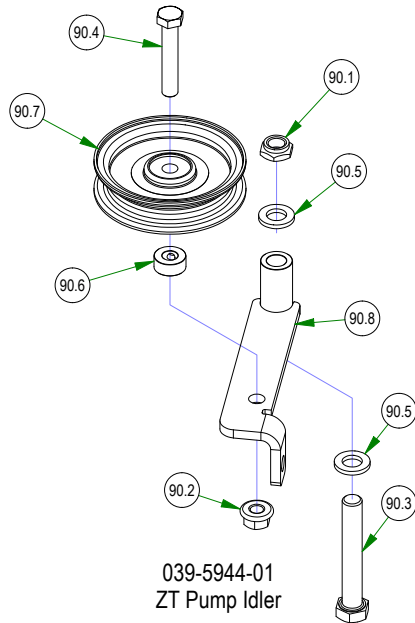

031-0043-00
2020 Walk-Behind Control Lever Assembly - Right

031-0042-00
2020 Walk-Behind Control Lever Assembly - Left

035-0007-98
2020 Walk Behind Push Rod Assembly

035-0002-98
Walk Speed Control Linkage

BAD BOY MOWERS

PARTS SECTION: FRAME SUB ASSEMBLIES

Parts List				Parts List			
ITEM	QTY	PART NUMBER	DESCRIPTION	ITEM	QTY	PART NUMBER	DESCRIPTION
90	1	039-5944-01	ZT Pump Idler	104.2	2	072-8069-00	1/4 Fuel Hose Clamp
90.1	1	013-5301-00	5/8-11 NYLON INSERT JAM LOCKNUT ZINC	111	2	067-8090-04	Walk Behind Hydro Tank Assembly
90.2	1	013-8050-00	1/2-13 NYLON INSERT FLANGE LOCKNUT ZINC	111.1	1	051-8063-00	3/8" Clear Hose
90.3	1	018-5311-00	5/8-11 X 4 HEX CAP SCREW (GR.8) ZINC YELLOW	111.2	1	066-5050-00	Hydraulic Tank Cap
90.4	1	018-6036-00	1/2-13 X 2-3/4 HEX CAP SCREW (GR.5) ZINC	111.3	1	067-8090-00	350ml Expansion Tank
90.5	2	019-6017-00	.635 ID X 1.120 OD X .140 THICK FLAT WASHER NYLON	111.4	1	072-8065-00	3/8" Hose Clamp
90.6	1	025-7036-00	1/2 SOLID SHAFT COLLAR (W/1 SET SCREW) ZINC	111.5	1	072-8066-00	1/2 Hose Clamp
90.7	1	033-6001-00	4 3/4" Idler Pulley	122	1	086-0008-20	2020 Electric Start Walk Behind Harness
90.8	1	039-5944-00	Pump Idler Bracket	122.1	2	013-0054-00	1/4-20 Cage Nut
104	1	051-8067-15	15" Revolt Fuel Line Assembly	122.2	8	086-1202-19	Relay
104.1	1	051-8067-00	1/4" Fuel Line Hose				