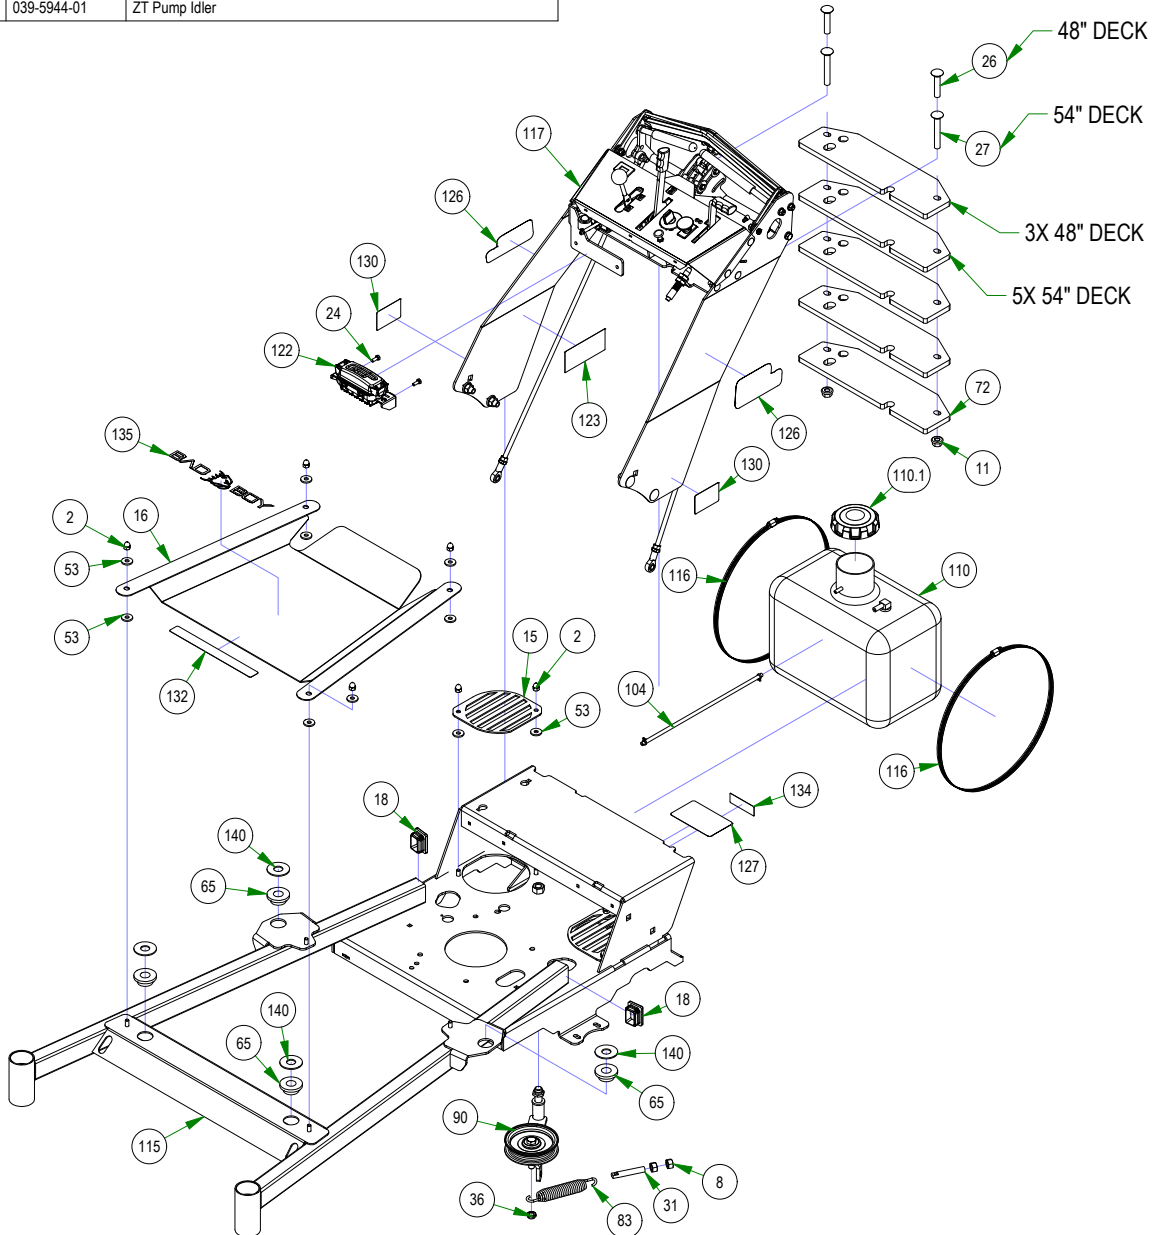

Parts List				Parts List			
ITEM	QTY	PART NUMBER	DESCRIPTION	ITEM	QTY	PART NUMBER	DESCRIPTION
2	8	013-0004-00	5/16-18 ACORN NUT HIGH-CROWN ZC	104	1	051-8067-15	15" Revolt Fuel Line Assembly
8	2	013-7018-00	1/2-13 HEX NUT ZINC	110	1	067-0003-00	5 Gal Black Gas Tank w/gauge
11	2	013-8050-00	1/2-13 NYLON INSERT FLANGE LOCKNUT ZINC	110.1	1	066-8083-00	Fuel Cap
15	2	014-3580-00	Walk Behind Bolt on Fan Cover	115	1	070-5101-00	2020 Walk Behind Frame - Welded Assembly
16	1	014-3590-18	2018 Walk Cover	116	2	072-0050-00	Fuel Tank Clamp-Stand On
18	2	014-9002-00	1 1/2 X 2 Plug For .120 Tubing	117	1	079-0036-22	2017 Walk Behind Podium Assembly
24	2	018-0024-00	M6-1.0 X 16MM DIN 933 HEX TAP BOLT (CL 8.8) ZINC	122	1	086-0008-20	2020 Electric Start Walk Behind Harness
26	2	018-0043-00	2 1/2 x 1/2 Carriage Bolt	123	1	091-0015-22	2022 EPA Build Date Punch Label
27	2	018-0052-00	1/2-13 X 3-1/2 CARRIAGE BOLT (GR.5) ZINC	126	1	091-0412-18	2018 Walk Behind 603cc Back Plate Cluster
31	1	018-2004-50	All Thread	127	1	091-0418-00	2017 Walk Behind 36" Deck Belt Route
36	1	018-4010-00	1/2-13 NYLON INSERT JAM LOCKNUT ZINC	130	2	091-1020-00	Hydraulic Decal
53	12	019-6050-00	.360 ID X .983 OD X .120 THICK FLAT WASHER NYLON BLACK	132	1	091-3150-00	Outlaw Warning Decal
65	4	025-0031-00	Deck Hanger Insert	134	1	091-4062-00	Not For Sale In California
72	8	026-0172-00	2020 Walk Weight Plate	135	1	091-4063-00	Flying Bulldog Front Bumper Decal
83	1	034-2009-00	2009 Deck/Pump Idler Spring	140	4	319-0002-00	3/4 F/W USS (2" OD) ZC
90	1	039-5944-01	ZT Pump Idler