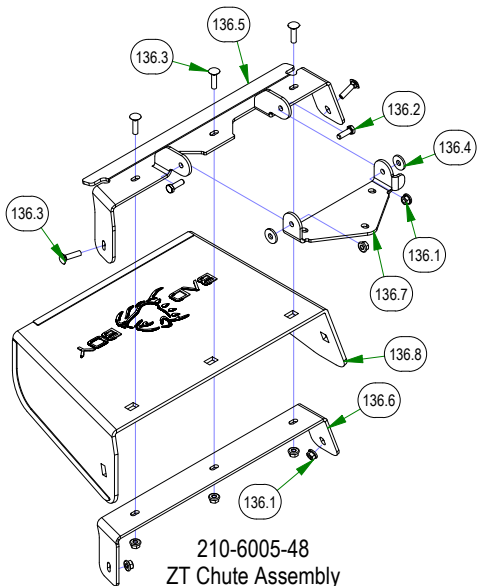

210-6005-48
ZT Chute Assembly