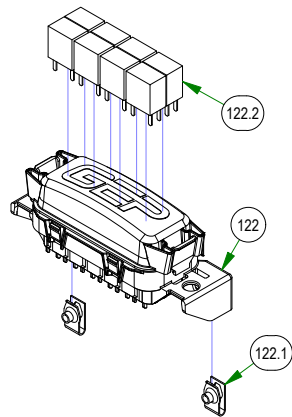

BAD BOY MOWERS

PARTS SECTION: FRAME SUB ASSEMBLIES

Parts List				Parts List			
ITEM	QTY	PART NUMBER	DESCRIPTION	ITEM	QTY	PART NUMBER	DESCRIPTION
90	1	039-5944-01	ZT Pump Idler	104.2	2	072-8069-00	1/4 Fuel Hose Clamp
90.1	1	013-5301-00	5/8-11 NYLON INSERT JAM LOCKNUT ZINC	111	2	067-8090-04	Walk Behind Hydro Tank Assembly
90.2	1	013-8050-00	1/2-13 NYLON INSERT FLANGE LOCKNUT ZINC	111.1	1	051-8063-00	3/8" Clear Hose
90.3	1	018-5311-00	5/8-11 X 4 HEX CAP SCREW (GR.8) ZINC YELLOW	111.2	1	066-5050-00	Hydraulic Tank Cap
90.4	1	018-6036-00	1/2-13 X 2-3/4 HEX CAP SCREW (GR.5) ZINC	111.3	1	067-8090-00	350ml Expansion Tank
90.5	2	019-6017-00	.635 ID X 1.120 OD X .140 THICK FLAT WASHER NYLON	111.4	1	072-8065-00	3/8" Hose Clamp
90.6	1	025-7036-00	1/2 SOLID SHAFT COLLAR (W/1 SET SCREW) ZINC	111.5	1	072-8066-00	1/2 Hose Clamp
90.7	1	033-6001-00	4 3/4" Idler Pulley	122	1	086-0008-20	2020 Electric Start Walk Behind Harness
90.8	1	039-5944-00	Pump Idler Bracket	122.1	2	013-0054-00	1/4-20 Cage Nut
104	1	051-8067-15	15" Revolt Fuel Line Assembly	122.2	8	086-1202-19	Relay
104.1	1	051-8067-00	1/4" Fuel Line Hose