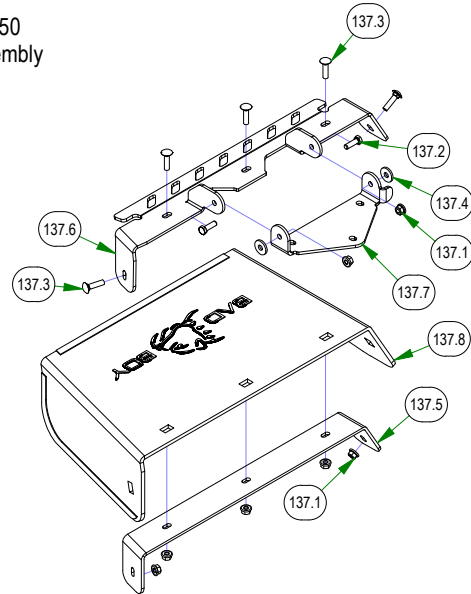

037-6015-50
Spindle Assembly

210-6005-98
Discharge Chute Assembly