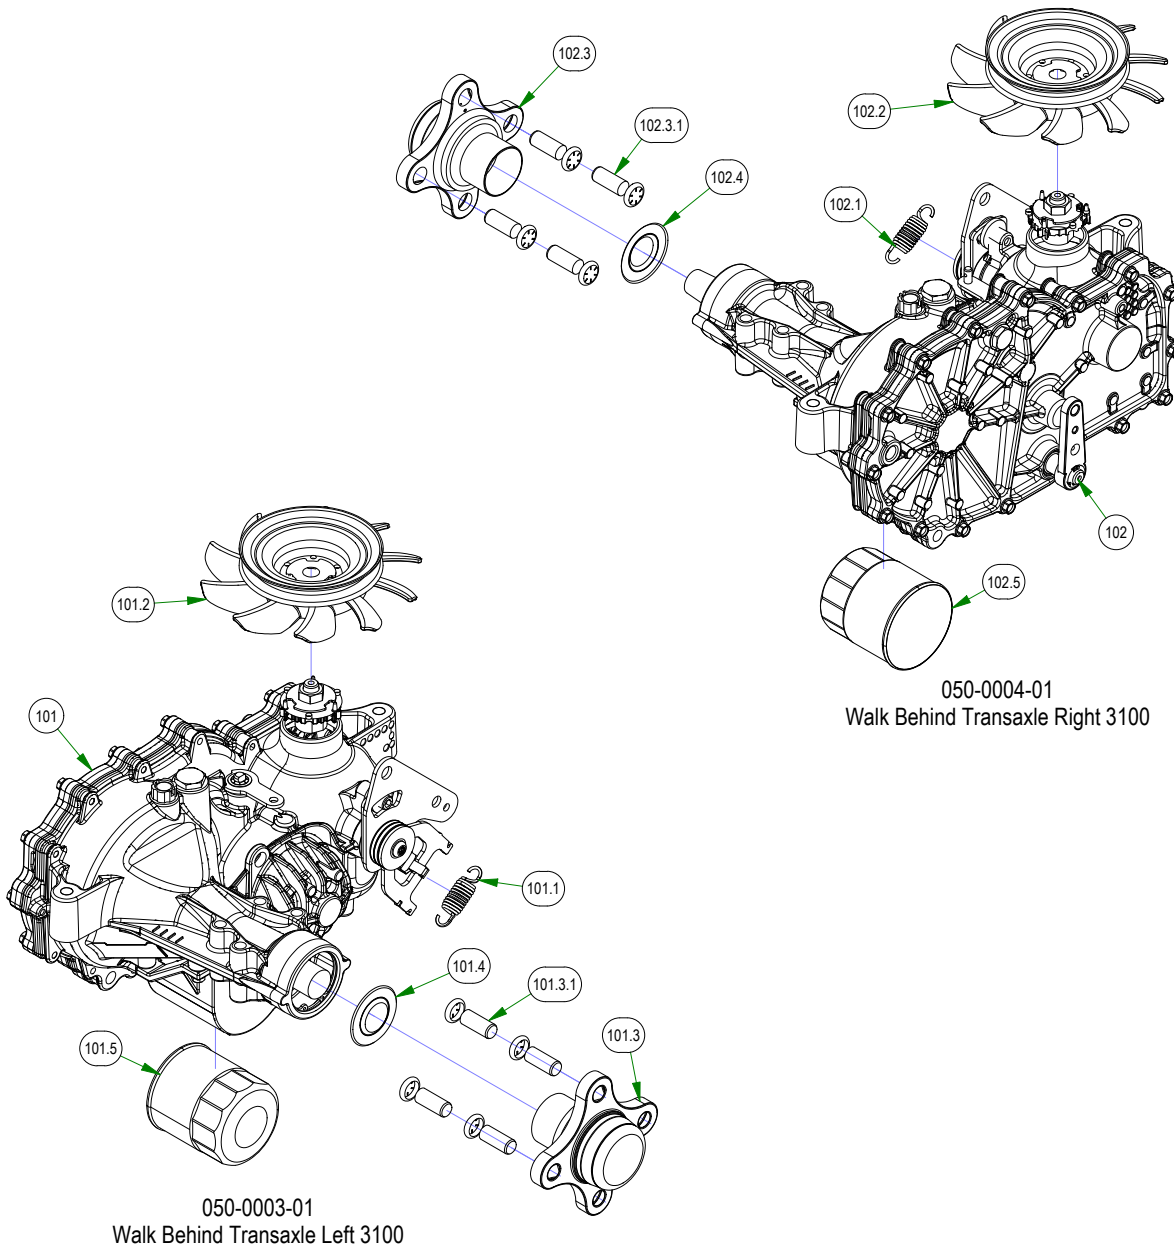

Parts List				Parts List			
ITEM	QTY	PART NUMBER	DESCRIPTION	ITEM	QTY	PART NUMBER	DESCRIPTION
1	4	010-1050-00	1641 BEARING W/2 CONTACT RUBBER SEALS	59	2	022-8049-22	11x6.00-5 Front Assembly - Black Wheel
11	2	013-8050-00	1/2-13 NYLON INSERT FLANGE LOCKNUT ZINC	60	2	023-0002-00	2017 MZ Front fork
13	2	013-9004-00	1"-14 NYLON INSERT JAM LOCKNUT ZINC	62	2	025-0003-00	2016 Front Bearing Spacer
14	2	014-2025-00	2017 Bearing Cover	63	2	025-0008-00	Front Wheel Spanner
21	2	018-0005-00	1"-14 X 5 HEX CAP SCREW (GR.8) ZINC YELLOW	105	2	058-1000-00	1.02 ID X 1.38 OD X .250 THK SPACER ZINC
25	2	018-0035-00	1/2-13 X 7-1/2 HEX CAP SCREW (GR.5) ZINC	115	1	070-5101-00	2020 Walk Behind Frame - Welded Assembly

BAD BOY MOWERS

PARTS SECTION: TRANSAXLE SUB ASSEMBLIES

Parts List				Parts List			
ITEM	QTY	PART NUMBER	DESCRIPTION	ITEM	QTY	PART NUMBER	DESCRIPTION
101	1	050-0003-01	Walk Behind Transaxle Left 3100	102	1	050-0004-01	Walk Behind Transaxle Right 3100
101.1	1	034-9080-00	Gold Transaxle Spring	102.1	1	034-9080-00	Gold Transaxle Spring
101.2	1	050-2070-00	2021 ZT/Maverick Transaxle Fan/Pulley Kit	102.2	1	050-2070-00	2021 ZT/Maverick Transaxle Fan/Pulley Kit
101.3	1	050-2076-00	ZT Transaxle Wheel Hub	102.3	1	050-2076-00	ZT Transaxle Wheel Hub
101.3.1	4	050-2012-00	Transaxle Wheel Studs/ Drum Brake Studs	102.3.1	4	050-2012-00	Transaxle Wheel Studs/ Drum Brake Studs
101.4	1	050-8010-00	2021 ZT/Maverick Transaxle Seal Kit (ZT-2800)	102.4	1	050-8010-00	2021 ZT/Maverick Transaxle Seal Kit (ZT-2800)
101.5	1	063-1050-00	ZT Hydraulic Filter	102.5	1	063-1050-00	ZT Hydraulic Filter