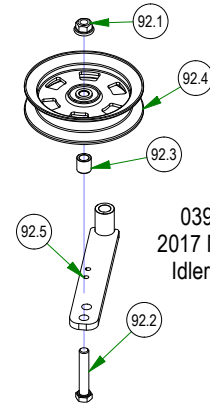

039-6945-17
2017 MZ/ZT Deck
Idler Assembly