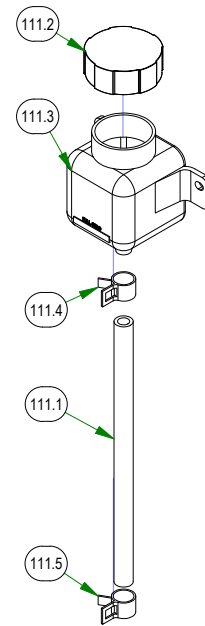

BAD BOY MOWERS

PARTS SECTION: FRAME SUB ASSEMBLIES

Parts List				Parts List			
ITEM	QTY	PART NUMBER	DESCRIPTION	ITEM	QTY	PART NUMBER	DESCRIPTION
90	1	039-5944-01	ZT Pump Idler	104.2	2	072-8069-00	1/4 Fuel Hose Clamp
90.1	1	013-5301-00	5/8-11 NYLON INSERT JAM LOCKNUT ZINC	111	2	067-8090-04	Walk Behind Hydro Tank Assembly
90.2	1	013-8050-00	1/2-13 NYLON INSERT FLANGE LOCKNUT ZINC	111.1	1	051-8063-00	3/8" Clear Hose
90.3	1	018-5311-00	5/8-11 X 4 HEX CAP SCREW (GR.8) ZINC YELLOW	111.2	1	066-5050-00	Hydraulic Tank Cap
90.4	1	018-6036-00	1/2-13 X 2-3/4 HEX CAP SCREW (GR.5) ZINC	111.3	1	067-8090-00	350ml Expansion Tank
90.5	2	019-6017-00	.635 ID X 1.120 OD X .140 THICK FLAT WASHER NYLON	111.4	1	072-8065-00	3/8" Hose Clamp
90.6	1	025-7036-00	1/2 SOLID SHAFT COLLAR (W/1 SET SCREW) ZINC	111.5	1	072-8066-00	1/2 Hose Clamp
90.7	1	033-6001-00	4 3/4" Idler Pulley	122	1	086-0008-20	2020 Electric Start Walk Behind Harness
90.8	1	039-5944-00	Pump Idler Bracket	122.1	2	013-0054-00	1/4-20 Cage Nut
104	1	051-8067-15	15" Revolt Fuel Line Assembly	122.2	8	086-1202-19	Relay
104.1	1	051-8067-00	1/4" Fuel Line Hose				