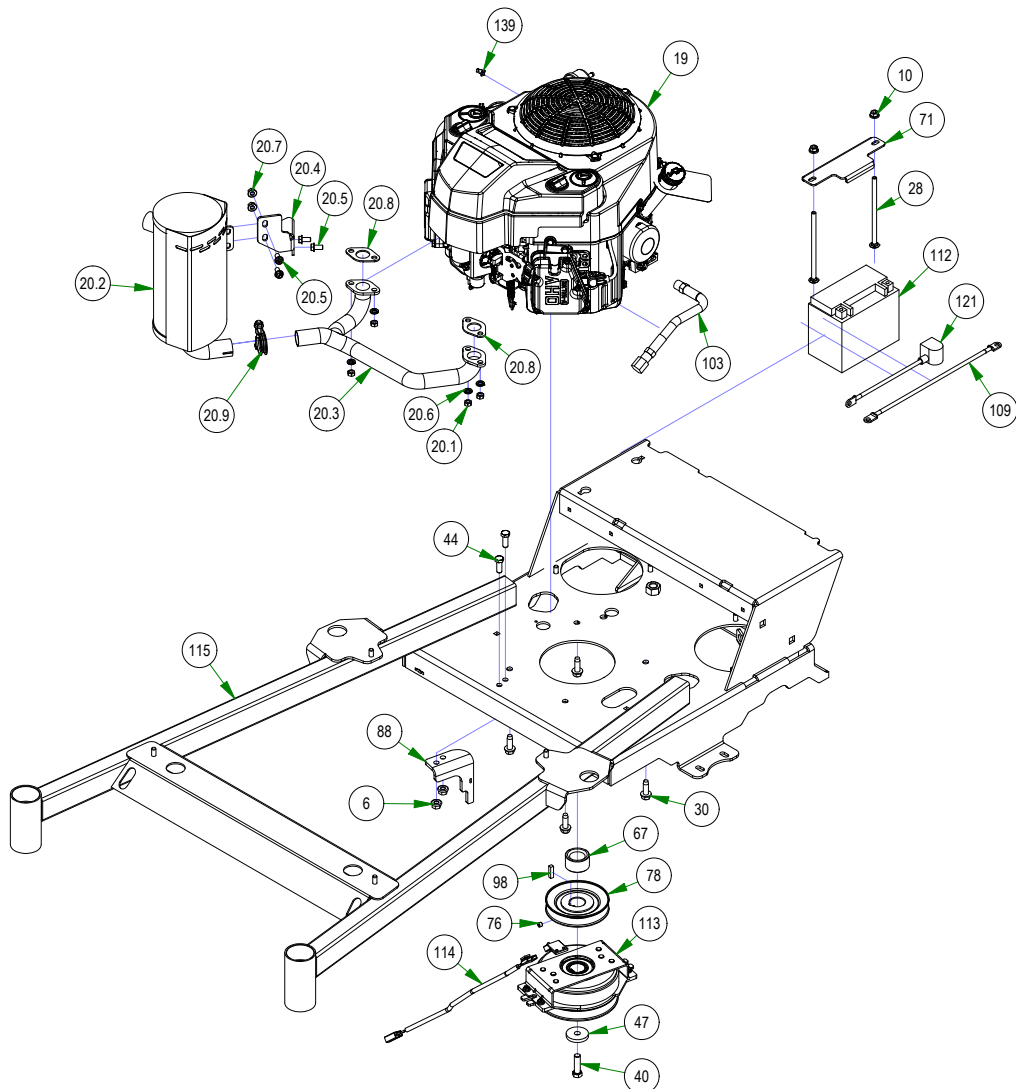

Parts List				Parts List			
ITEM	QTY	PART NUMBER	DESCRIPTION	ITEM	QTY	PART NUMBER	DESCRIPTION
6	2	013-5202-00	3/8-16 NYLON INSERT FLANGE LOCKNUT (GR.F) ZINC	44	2	018-6049-00	3/8-16 X 1 GR 5 Hex Bolts Zinc
10	2	013-8049-00	5/16-18 NYLON INSERT FLANGE LOCKNUT ZINC	47	1	019-0010-00	CLUTCH WASHER
19	1	015-0087-00	Kawasaki 18.5HP FS600 Electric Start	67	1	025-5032-00	1.130 x 1.75 x 1 Spacer, Countersunk, Zinc
20	1	015-0543-00	Exhaust Assembly	71	1	026-0098-00	Battery Hold Down Plate - Revolt
20.1	4	013-0075-00	M8-1.25 Zinc Nut	76	1	030-0050-00	5/16-24 X 1/4 SOCKET SET SCREW (CUP PT) PLAIN
20.2	1	015-0543-01	MUFFLER	78	1	033-5034-00	4 3/4" Motor Pulley
20.3	1	015-0543-02	Exhaust Pipe	88	1	039-1220-00	Warner Clutch A-R Bracket
20.4	1	015-0543-03	Exhaust Bracket	98	1	042-6030-00	1/4 X 1 SQ MACHINERY KEY 1018 STL PLN
20.5	4	015-0543-04	Exhaust Flange Bolt	103	1	051-5408-00	16" Oil drain Hose
20.6	4	015-0543-05	Exhaust Lock Washer	109	1	064-5301-00	12 in red battery cable
20.7	2	015-0543-06	Exhaust Nut	112	1	068-8051-00	Interstate FAYTX14 Battery
20.8	2	015-0543-07	Exhaust Gasket	113	1	070-0056-00	Clutch
20.9	1	015-0543-08	Exhaust Clamp	114	1	070-2000-00	Clutch Pigtail
28	2	018-0056-00	5/16-18 X 6 CARRIAGE BOLT (GR.5) ZINC	115	1	070-5101-00	2020 Walk Behind Frame - Welded Assembly
30	4	018-1075-00	3/8-16 X 1-1/8 HEX WASHER UNSLOT SERRATED (TRI-LOB) TRS ZINC YELLOW	121	1	086-0005-00	Starter Cable
40	1	018-5450-21	7/16-20 X 1-1/2 HEX CAP SCREW (GR.8) w/ Patch	139	1	216-1053-00	Terminal 90 degree 6mm Spade