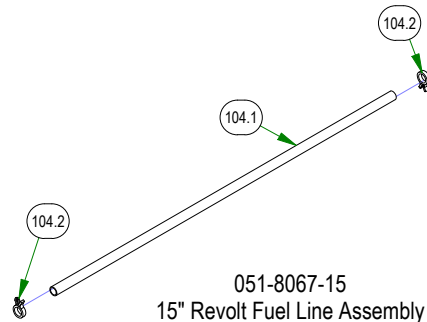

BAD BOY MOWERS

PARTS SECTION: FRAME SUB ASSEMBLIES

Parts List				Parts List			
ITEM	QTY	PART NUMBER	DESCRIPTION	ITEM	QTY	PART NUMBER	DESCRIPTION
90	1	039-5944-01	ZT Pump Idler	104.2	2	072-8069-00	1/4 Fuel Hose Clamp
90.1	1	013-5301-00	5/8-11 NYLON INSERT JAM LOCKNUT ZINC	111	2	067-8090-04	Walk Behind Hydro Tank Assembly
90.2	1	013-8050-00	1/2-13 NYLON INSERT FLANGE LOCKNUT ZINC	111.1	1	051-8063-00	3/8" Clear Hose
90.3	1	018-5311-00	5/8-11 X 4 HEX CAP SCREW (GR.8) ZINC YELLOW	111.2	1	066-5050-00	Hydraulic Tank Cap
90.4	1	018-6036-00	1/2-13 X 2-3/4 HEX CAP SCREW (GR.5) ZINC	111.3	1	067-8090-00	350ml Expansion Tank
90.5	2	019-6017-00	.635 ID X 1.120 OD X .140 THICK FLAT WASHER NYLON	111.4	1	072-8065-00	3/8" Hose Clamp
90.6	1	025-7036-00	1/2 SOLID SHAFT COLLAR (W/1 SET SCREW) ZINC	111.5	1	072-8066-00	1/2 Hose Clamp
90.7	1	033-6001-00	4 3/4" Idler Pulley	122	1	086-0008-20	2020 Electric Start Walk Behind Harness
90.8	1	039-5944-00	Pump Idler Bracket	122.1	2	013-0054-00	1/4-20 Cage Nut
104	1	051-8067-15	15" Revolt Fuel Line Assembly	122.2	8	086-1202-19	Relay
104.1	1	051-8067-00	1/4" Fuel Line Hose