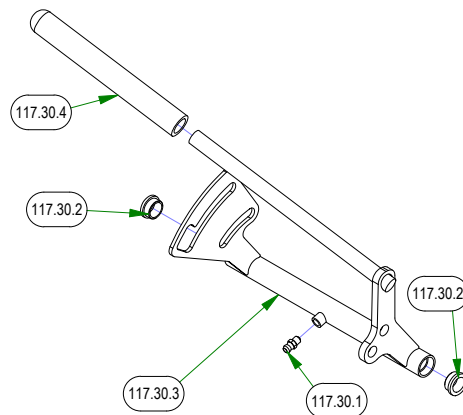

031-0042-00
2020 Walk-Behind Control Lever Assembly - Left