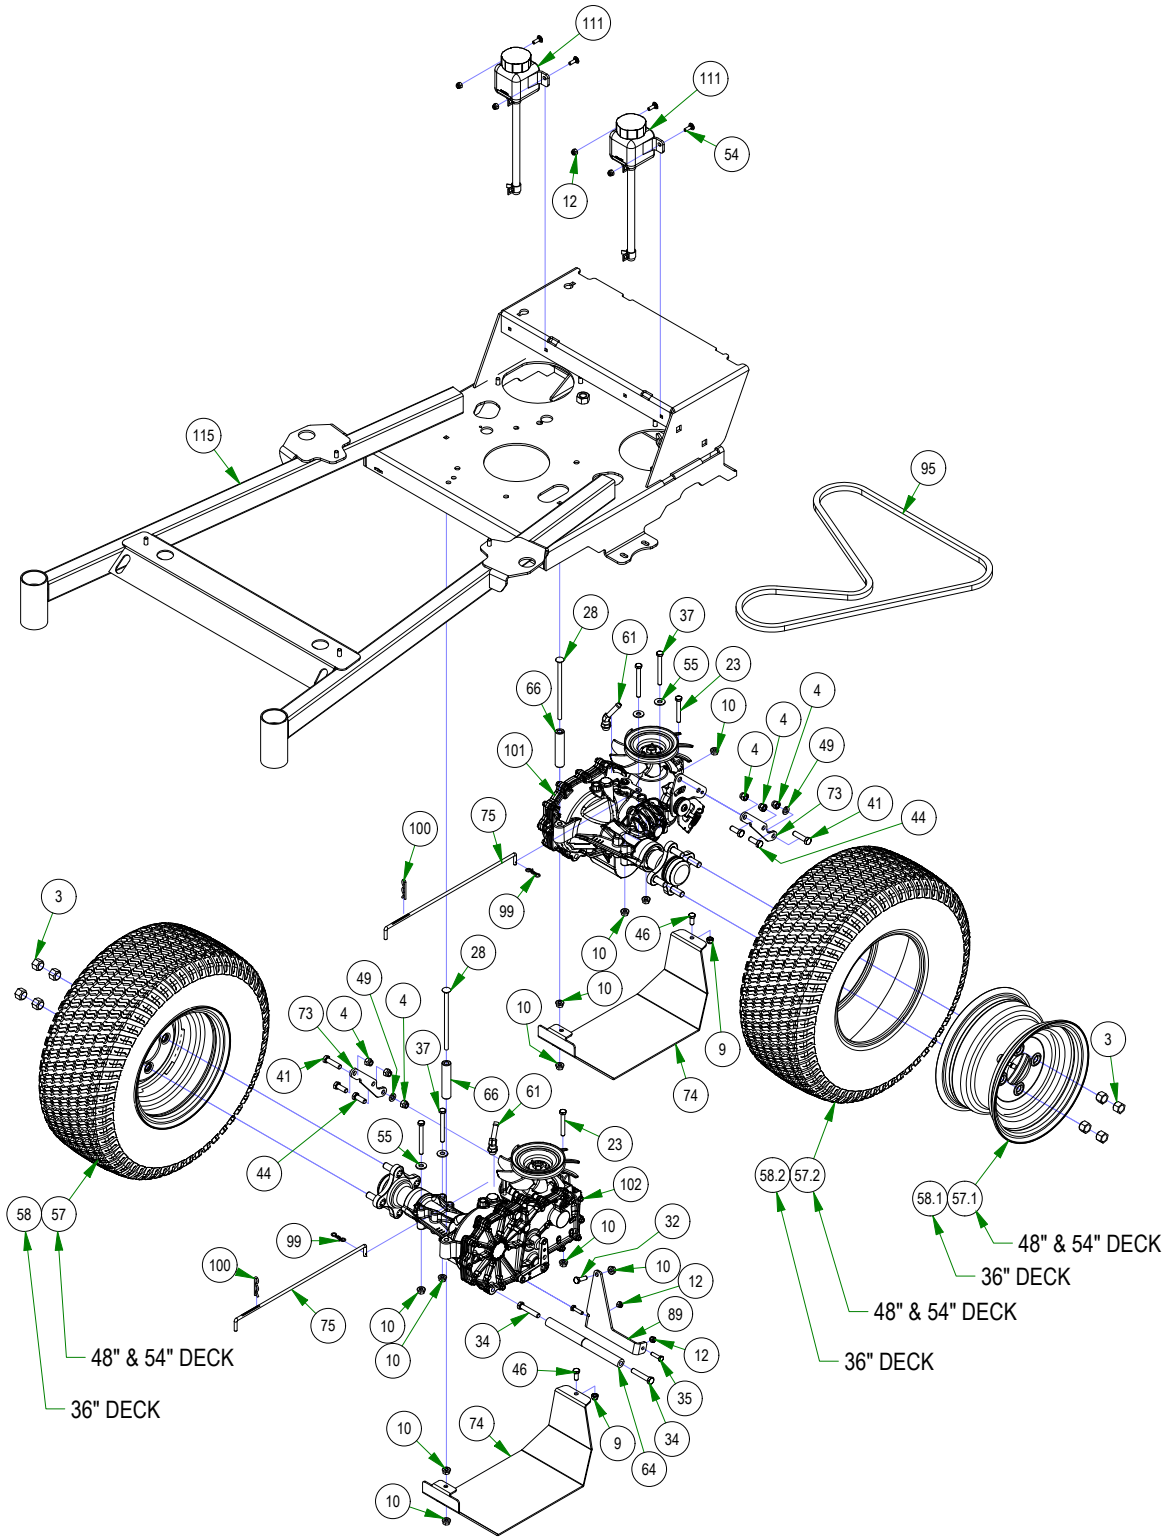

BAD BOY MOWERS

PARTS SECTION: TRANSAXLE

PARTS SECTION: TRANSAXLE

Parts List				Parts List			
ITEM	QTY	PART NUMBER	DESCRIPTION	ITEM	QTY	PART NUMBER	DESCRIPTION
3	8	013-3000-00	Acom Lug Nut	57.2	1	022-2502-22	Tire for 022-2500-22
4	6	013-5041-00	3/8-16 NYLON INSERT LOCKNUT ZINC	58	2	022-8019-22	21x7-10 Assy-36" Walk Behind Black Wheel
9	2	013-8047-00	5/16-18 NYL INS L/N ZC	58.1	1	022-8022-22	Black 10" Wheel Only-36" Stand On
10	11	013-8049-00	5/16-18 NYLON INSERT FLANGE LOCKNUT ZINC	58.2	1	022-8023-00	Walk Behind 36" Tire Only 21 X 7 - 10
12	6	013-8073-00	1/4-20 NYLON INSERT LOCKNUT ZINC	61	2	024-1200-00	ZT Fitting, 3/8 x 3/8 45 Degree, 4603-6-6
23	2	018-0023-00	5/16-18 X 2-1/4 HEX CAP SCREW (GR.5) ZINC	64	1	025-0018-00	2017 Transaxle Spacer-Walker
28	2	018-0056-00	5/16-18 X 6 CARRIAGE BOLT (GR.5) ZINC	66	2	025-0070-00	2017 Transaxle Spacer
32	1	018-2007-00	5/16-18 X 1 HEX CAP SCREW (GR.5) ZINC	73	2	026-0173-00	2020 Walk-Behind Hydro Plate Extension
34	2	018-3000-00	3/8-16 X 2 HEX CAP SCREW (GR.5) ZINC	74	2	026-3441-00	2020 Walk Trans Skid Plate
35	2	018-4007-00	1/4-20 X 1 HEX CAP SCREW (GR.5) ZINC	75	2	028-0072-00	2020 Walk Neutral Rod
37	4	018-4701-00	5/16-18 X 3 HEX CAP SCREW (GR.5) ZINC	89	1	039-1917-00	Walk Brake Pull Bracket-Painted
41	2	018-6012-00	3/8-16 X 1-1/2 HEX CAP SCREW (GR.5) ZINC	95	1	041-8053-00	2020 Walk-Behind Pump Belt
44	4	018-6049-00	3/8-16 X 1 GR 5 Hex Bolts Zinc	99	2	044-2004-00	Bow Pin
46	2	018-8063-00	5/16-18 X 3/4 HEX CAP SCREW (GR.5) ZINC	100	2	044-2008-00	Neutral Rod Clip
49	2	019-5037-00	3/8 SPLIT LOCKWASHER ZINC	101	1	050-0003-01	Walk Behind Transaxle Left 3100
54	4	019-8040-00	1/4-20 X 3/4 CARRIAGE BOLT (GR.5) ZINC	102	1	050-0004-01	Walk Behind Transaxle Right 3100
55	4	019-8044-00	5/16 USS FLAT WASHER (7/8 OD) ZINC	111	2	067-8090-04	Walk Behind Hydro Tank Assembly
57	2	022-2500-22	21 x 8.5 - 10 turf assembly Black Wheel	115	1	070-5101-00	2020 Walk Behind Frame - Welded Assembly
57.1	1	022-2501-22	Rim for 022-2500-22