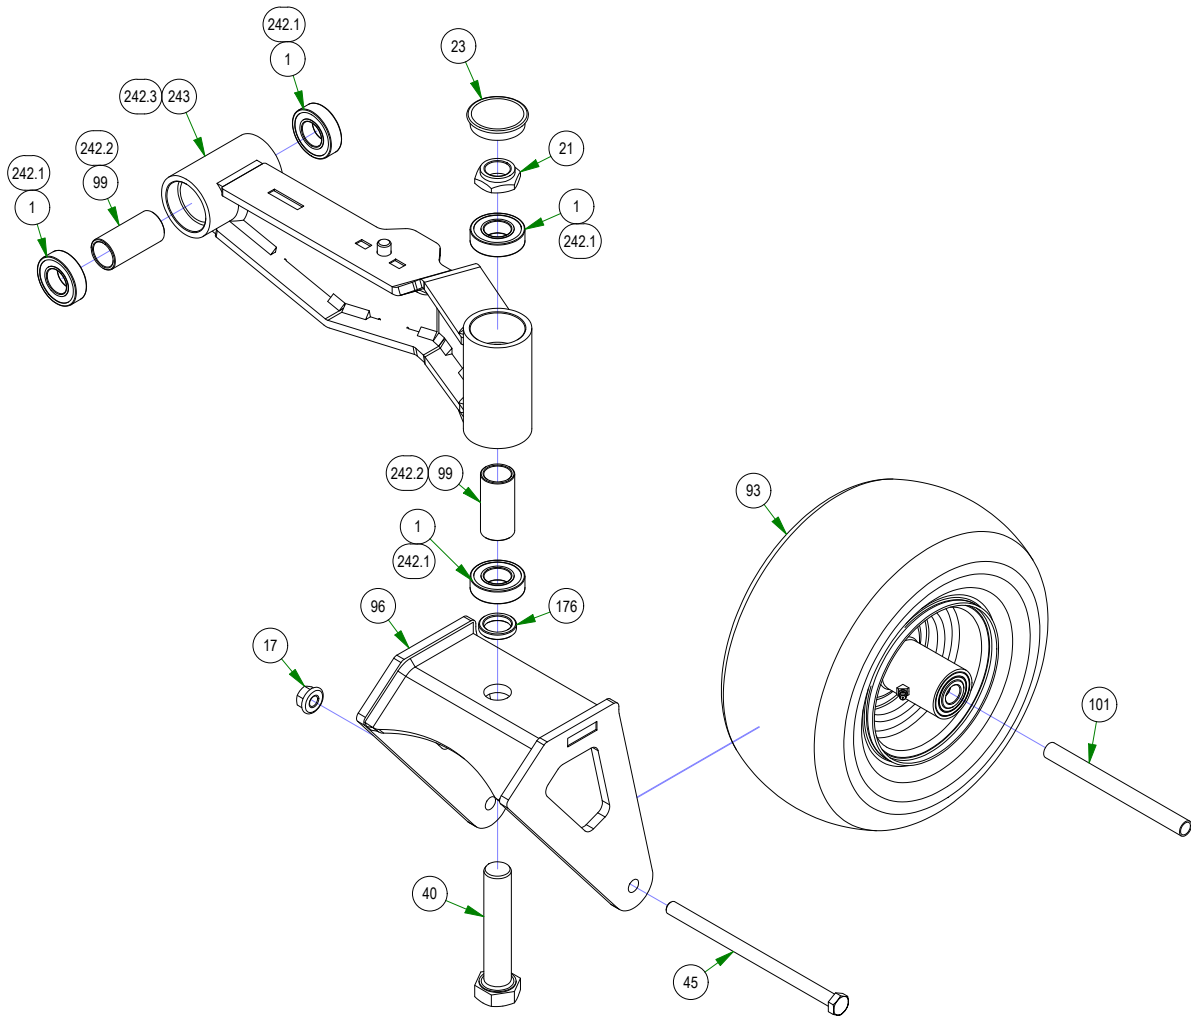

PARTS SECTION: FRONT FORK

Parts List				Parts List			
ITEM	QTY	PART NUMBER	DESCRIPTION	ITEM	QTY	PART NUMBER	DESCRIPTION
1	4	010-1050-00	1641 BEARING W/2 CONTACT RUBBER SEALS	99	2	025-0003-00	2016 Front Bearing Spacer
17	1	013-8050-00	1/2-13 NYLON INSERT FLANGE LOCKNUT ZINC	101	1	025-5202-00	Front Wheel Spanner
21	1	013-9004-00	1"-14 NYLON INSERT JAM LOCKNUT ZINC	176	1	058-1000-00	Spacer, 1x1.375x.25
23	1	014-2025-00	2017 Bearing Cover	242	1	250-2801-21	2021 Maverick LH Front Suspension Arm Assy (48", 54" & 60")
40	1	018-0005-00	1"-14 X 5 HEX CAP SCREW (GR.8) ZINC YELLOW	242.1	4	010-1050-00	1641 BEARING W/2 CONTACT RUBBER SEALS
45	1	018-0040-00	1/2-13 X 8-1/2 HEX CAP SCREW (GR.5) ZINC	242.2	2	025-0003-00	2016 Front Bearing Spacer
93	1	022-3088-00	13x6.50-6 Black No Flat Assembly	242.3	1	250-2801-00	2021 Maverick I-Beam Front Arm LH Weldment - Painted
96	1	023-1010-00	2019 Stand-on Front Fork Weldment	243	1	250-2802-00	2022 42" Maverick I-Beam Front Arm - LH - Painted