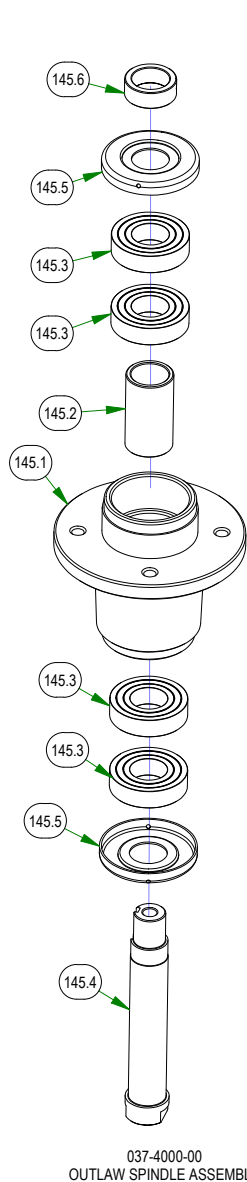

Parts List				Parts List			
ITEM	QTY	PART NUMBER	DESCRIPTION	ITEM	QTY	PART NUMBER	DESCRIPTION
59	3	018-4703-00	5/16-18 X 1-1/4 CARRIAGE BOLT ZINC	156.1	1	013-8050-00	1/2-13 NYLON INSERT FLANGE LOCKNUT ZINC
108	1	026-0307-00	2023 4" & 5" Stripping Kit Plate	156.2	1	018-6036-00	1/2-13 X 2-3/4 HEX CAP SCREW (GR.5) ZINC
145	3	037-4000-00	OUTLAW SPINDLE ASSEMBLY	156.3	1	025-5203-00	Spacer 3/4 OD x 1/2 ID x 3/4 Length
145.1	1	037-4000-01	4000 Series Spindle Housing	156.4	1	033-8050-00	5" Idler Pulley
145.2	1	037-4002-00	4000 Series Spindle Spacer	156.5	1	039-6945-00	Deck Idler
145.3	4	037-6023-00	Bearing - 6206	168	2	048-6000-00	2018 Maverick Turnbuckle (Top Link)
145.4	1	037-6026-00	Spindle Shaft	168.1	1	013-0019-00	NUT, 5/8-18
145.5	2	037-8002-00	Spindle Dust Cap	168.2	1	013-0020-00	NUT, 5/8-18LH
145.6	1	037-9050-00	Locking Collar w/ 1/4"-20 Set Screw	168.3	2	024-0001-00	1/4-28 Grease Fitting
154	4	039-2127-17	Deck Hanger Assembly	168.4	1	048-6001-00	2018 Maverick Toplink Body
154.1	2	013-5201-00	3/8-16 HEX SERRATED FLANGE NUT HARD/ZINC	168.5	1	048-6002-00	2018 Maverick Bushing Retainer Left-Handed
154.2	2	013-5202-00	3/8-16 NYLON INSERT FLANGE LOCKNUT (GR.F) ZINC	168.6	1	048-6003-00	2018 Maverick Bushing Retainer Right-Handed
154.3	2	018-6012-00	3/8-16 X 1-1/2 HEX CAP SCREW (GR.5) ZINC	168.7	2	048-6004-00	2018 Maverick Bushing Sleeve
154.4	1	039-2127-00	2017 MZ/IT Deck Hanger	168.8	4	048-6005-00	2018 Maverick Bushing
156	1	039-6945-17	2017 MZ/IT Deck Idler Assembly	202	1	084-5006-00	2023 ZT Stripping Kit Rubber