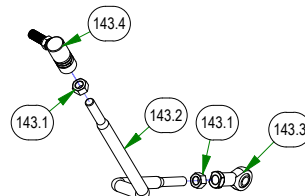

Parts List				Parts List			
ITEM	QTY	PART NUMBER	DESCRIPTION	ITEM	QTY	PART NUMBER	DESCRIPTION
59	12	018-4703-00	5/16-18 X 1-1/4 CARRIAGE BOLT ZINC	126.9	1	069-4010-00	Rubber Grip
108	4	026-0307-00	2023 4" & 5" Stripping Kit Plate	127	1	031-9050-18	2018 Adjustable Steering Arm - Right
123	1	031-0053-21	2021 Maverick Drive Arm Actuator RH Assembly	127.1	4	013-8047-00	5/16-18 NYL INS L/N ZC
123.1	1	013-8043-00	5/16-18 HEX NUT ZINC	127.2	4	018-2020-18	5/16-18 UNC X 1-3/8" BHCS, TORX DRIVE, GR 5
123.2	1	018-8063-00	5/16-18 X 3/4 HEX CAP SCREW (GR.5) ZINC	127.3	1	018-5043-00	3/8-16 X 1-1/4 CARRIAGE BOLT ZINC
123.3	1	024-6034-00	1/4" Press in Grease Fitting	127.4	1	031-9010-18	Upper Tube-Adjustable Steering
123.4	2	031-0032-00	2019 Drive Arm Bushing	127.5	1	031-9015-18	2018 Lower Adjuster - Steering Arm- Right
123.5	1	031-0053-00	2021 Drive Actuator RH Weldment	127.6	1	031-9016-18	2018 Upper Adjuster - Steering Arm- Right
124	1	031-0054-21	2021 Maverick Drive Arm Actuator LH Assembly	127.7	1	031-9025-18	Steering Arm Elbow (Right)
124.1	1	013-8043-00	5/16-18 HEX NUT ZINC	127.8	1	045-5000-00	Black Knob for Adjustable Steering Arm
124.2	1	018-8063-00	5/16-18 X 3/4 HEX CAP SCREW (GR.5) ZINC	127.9	1	069-4010-00	Rubber Grip
124.3	1	024-6034-00	1/4" Press in Grease Fitting	143	1	035-5450-00	Push Rod-Right
124.4	2	031-0032-00	2019 Drive Arm Bushing	143.1	2	013-6051-00	3/8" Fine Threaded Jam Nut
124.5	1	031-0054-00	2021 Drive Actuator LH Weldment	143.2	1	035-5450-01	Push Rod - Right (Rod Only)
126	1	031-9000-18	2018 Adjustable Steering Arm - Left	143.3	1	048-3000-00	Spherical Rod End - Outlaw
126.1	4	013-8047-00	5/16-18 NYL INS L/N ZC	143.4	1	099-2009-00	Quick Release Ball Joint
126.2	4	018-2020-18	5/16-18 UNC X 1-3/8" BHCS, TORX DRIVE, GR 5	144	1	035-5451-00	Push Rod-Left
126.3	1	018-5043-00	3/8-16 X 1-1/4 CARRIAGE BOLT ZINC	144.1	2	013-6051-00	3/8" Fine Threaded Jam Nut
126.4	1	031-9010-18	Upper Tube-Adjustable Steering	144.2	1	035-5451-01	Push Rod LH (Rod Only)
126.5	1	031-9014-18	2018 Lower Adjuster - Steering Arm- Left	144.3	1	048-3000-00	Spherical Rod End - Outlaw
126.6	1	031-9017-18	2018 Upper Adjuster - Steering Arm- Left	144.4	1	099-2009-00	Quick Release Ball Joint
126.7	1	031-9020-18	Steering Arm Elbow (Left)	202	4	084-5006-00	2023 ZT Stripping Kit Rubber
126.8	1	045-5000-00	Black Knob for Adjustable Steering Arm