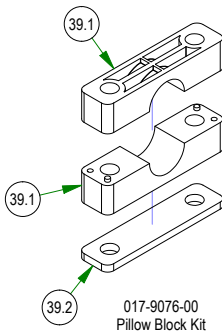

BAD BOY MOWERS

PARTS SECTION: FRAME SUB ASSEMBLIES

BAD BOY MOWERS

PARTS SECTION: FRAME SUB ASSEMBLIES