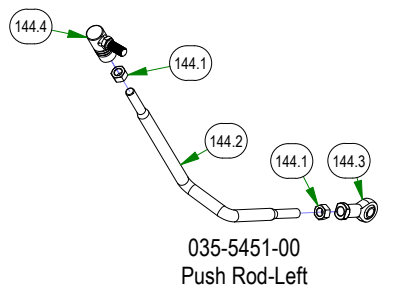

Parts List				Parts List			
ITEM	QTY	PART NUMBER	DESCRIPTION	ITEM	QTY	PART NUMBER	DESCRIPTION
59	12	018-4703-00	5/16-18 X 1-1/4 CARRIAGE BOLT ZINC	126.9	1	069-4010-00	Rubber Grip
108	4	026-0307-00	2023 4" & 5" Stripping Kit Plate	127	1	031-9050-18	2018 Adjustable Steering Arm - Right
123	1	031-0053-21	2021 Maverick Drive Arm Actuator RH Assembly	127.1	4	013-8047-00	5/16-18 NYL INS L/N ZC
123.1	1	013-8043-00	5/16-18 HEX NUT ZINC	127.2	4	018-2020-18	5/16-18 UNC X 1-3/8" BHCS, TORX DRIVE, GR 5
123.2	1	018-8063-00	5/16-18 X 3/4 HEX CAP SCREW (GR.5) ZINC	127.3	1	018-5043-00	3/8-16 X 1-1/4 CARRIAGE BOLT ZINC
123.3	1	024-6034-00	1/4" Press in Grease Fitting	127.4	1	031-9010-18	Upper Tube-Adjustable Steering
123.4	2	031-0032-00	2019 Drive Arm Bushing	127.5	1	031-9015-18	2018 Lower Adjuster - Steering Arm- Right
123.5	1	031-0053-00	2021 Drive Actuator RH Weldment	127.6	1	031-9016-18	2018 Upper Adjuster - Steering Arm- Right
124	1	031-0054-21	2021 Maverick Drive Arm Actuator LH Assembly	127.7	1	031-9025-18	Steering Arm Elbow (Right)
124.1	1	013-8043-00	5/16-18 HEX NUT ZINC	127.8	1	045-5000-00	Black Knob for Adjustable Steering Arm
124.2	1	018-8063-00	5/16-18 X 3/4 HEX CAP SCREW (GR.5) ZINC	127.9	1	069-4010-00	Rubber Grip
124.3	1	024-6034-00	1/4" Press in Grease Fitting	143	1	035-5450-00	Push Rod-Right
124.4	2	031-0032-00	2019 Drive Arm Bushing	143.1	2	013-6051-00	3/8" Fine Threaded Jam Nut
124.5	1	031-0054-00	2021 Drive Actuator LH Weldment	143.2	1	035-5450-01	Push Rod - Right (Rod Only)
126	1	031-9000-18	2018 Adjustable Steering Arm - Left	143.3	1	048-3000-00	Spherical Rod End - Outlaw
126.1	4	013-8047-00	5/16-18 NYL INS L/N ZC	143.4	1	099-2009-00	Quick Release Ball Joint
126.2	4	018-2020-18	5/16-18 UNC X 1-3/8" BHCS, TORX DRIVE, GR 5	144	1	035-5451-00	Push Rod-Left
126.3	1	018-5043-00	3/8-16 X 1-1/4 CARRIAGE BOLT ZINC	144.1	2	013-6051-00	3/8" Fine Threaded Jam Nut
126.4	1	031-9010-18	Upper Tube-Adjustable Steering	144.2	1	035-5451-01	Push Rod LH (Rod Only)
126.5	1	031-9014-18	2018 Lower Adjuster - Steering Arm- Left	144.3	1	048-3000-00	Spherical Rod End - Outlaw
126.6	1	031-9017-18	2018 Upper Adjuster - Steering Arm- Left	144.4	1	099-2009-00	Quick Release Ball Joint
126.7	1	031-9020-18	Steering Arm Elbow (Left)	202	4	084-5006-00	2023 ZT Stripping Kit Rubber
126.8	1	045-5000-00	Black Knob for Adjustable Steering Arm