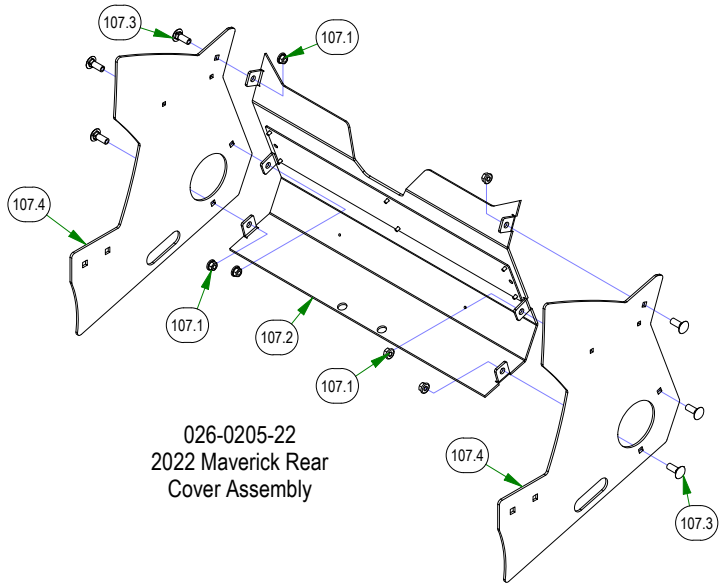

026-0205-22
2022 Maverick Rear
Cover Assembly