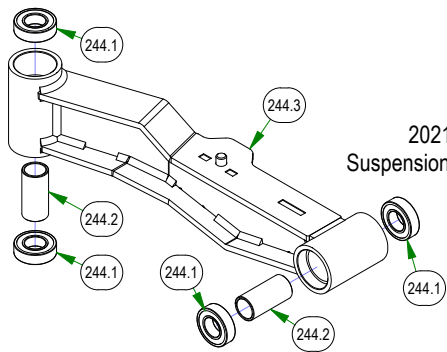

# PARTS SECTION: FRAME SUB ASSEMBLIES

079-3470-21  
2021 Maverick  
Floorboard Assembly

026-0205-22  
2022 Maverick Rear  
Cover Assembly

250-2801-21  
2021 Maverick LH Front  
Suspension Arm Assy (48", 54" & 60")