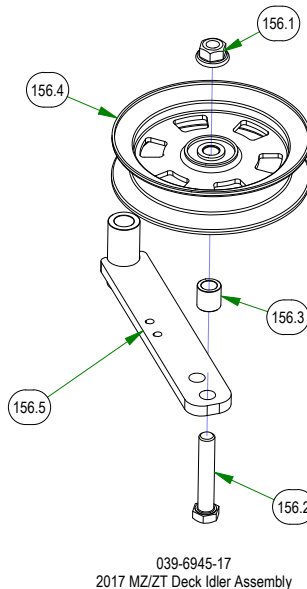

Parts List				Parts List			
ITEM	QTY	PART NUMBER	DESCRIPTION	ITEM	QTY	PART NUMBER	DESCRIPTION
59	3	018-4703-00	5/16-18 X 1-1/4 CARRIAGE BOLT ZINC	156.1	1	013-8050-00	1/2-13 NYLON INSERT FLANGE LOCKNUT ZINC
108	1	026-0307-00	2023 4" & 5" Stripping Kit Plate	156.2	1	018-6036-00	1/2-13 X 2-3/4 HEX CAP SCREW (GR.5) ZINC
145	3	037-4000-00	OUTLAW SPINDLE ASSEMBLY	156.3	1	025-5203-00	Spacer 3/4 OD x 1/2 ID x 3/4 Length
145.1	1	037-4000-01	4000 Series Spindle Housing	156.4	1	033-8050-00	5" Idler Pulley
145.2	1	037-4002-00	4000 Series Spindle Spacer	156.5	1	039-6945-00	Deck Idler
145.3	4	037-6023-00	Bearing - 6206	168	2	048-6000-00	2018 Maverick Turnbuckle (Top Link)
145.4	1	037-6026-00	Spindle Shaft	168.1	1	013-0019-00	NUT, 5/8-18
145.5	2	037-8002-00	Spindle Dust Cap	168.2	1	013-0020-00	NUT, 5/8-18LH
145.6	1	037-9050-00	Locking Collar w/ 1/4"-20 Set Screw	168.3	2	024-0001-00	1/4-28 Grease Fitting
154	4	039-2127-17	Deck Hanger Assembly	168.4	1	048-6001-00	2018 Maverick Toplink Body
154.1	2	013-5201-00	3/8-16 HEX SERRATED FLANGE NUT HARD/ZINC	168.5	1	048-6002-00	2018 Maverick Bushing Retainer Left-Handed
154.2	2	013-5202-00	3/8-16 NYLON INSERT FLANGE LOCKNUT (GR.F) ZINC	168.6	1	048-6003-00	2018 Maverick Bushing Retainer Right-Handed
154.3	2	018-6012-00	3/8-16 X 1-1/2 HEX CAP SCREW (GR.5) ZINC	168.7	2	048-6004-00	2018 Maverick Bushing Sleeve
154.4	1	039-2127-00	2017 MZ/IT Deck Hanger	168.8	4	048-6005-00	2018 Maverick Bushing
156	1	039-6945-17	2017 MZ/IT Deck Idler Assembly	202	1	084-5006-00	2023 ZT Stripping Kit Rubber