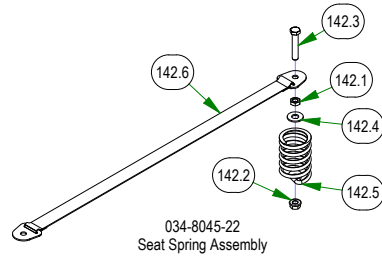

BAD BOY MOWERS

PARTS SECTION: FRAME SUB ASSEMBLIES

BAD BOY MOWERS

PARTS SECTION: FRAME SUB ASSEMBLIES