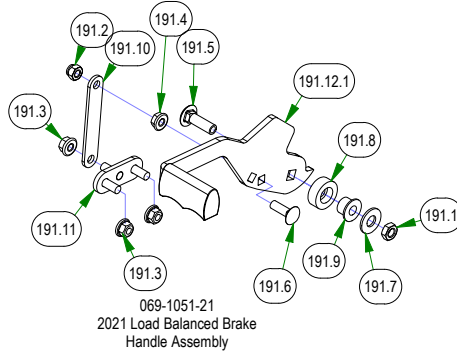

BAD BOY MOWERS

PARTS SECTION: FRAME SUB ASSEMBLIES

BAD BOY MOWERS

PARTS SECTION: FRAME SUB ASSEMBLIES