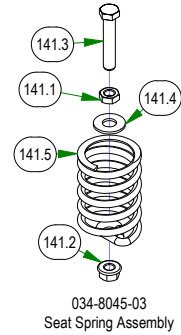

PARTS SECTION: FRAME SUB ASSEMBLIES