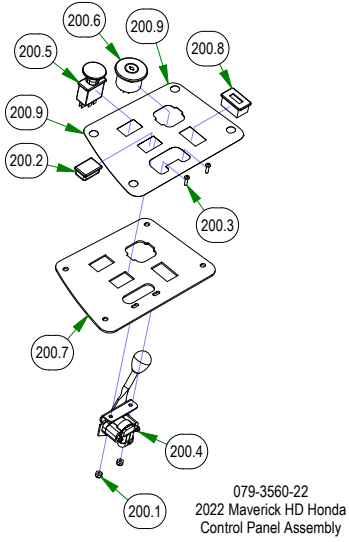

BAD BOY MOWERS

PARTS SECTION: FRAME SUB ASSEMBLIES

BAD BOY MOWERS

PARTS SECTION: FRAME SUB ASSEMBLIES