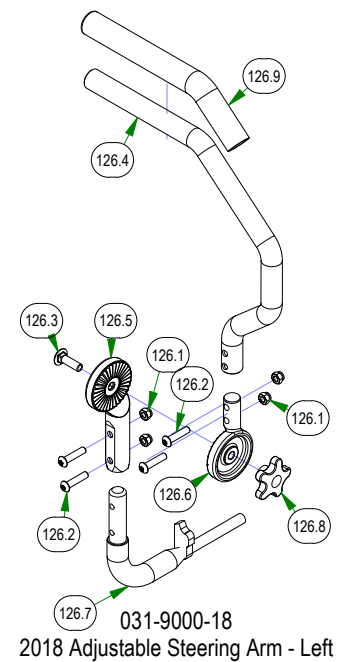

Parts List				Parts List			
ITEM	QTY	PART NUMBER	DESCRIPTION	ITEM	QTY	PART NUMBER	DESCRIPTION
59	12	018-4703-00	5/16-18 X 1-1/4 CARRIAGE BOLT ZINC	126.9	1	069-4010-00	Rubber Grip
108	4	026-0307-00	2023 4" & 5" Stripping Kit Plate	127	1	031-9050-18	2018 Adjustable Steering Arm - Right
123	1	031-0053-21	2021 Maverick Drive Arm Actuator RH Assembly	127.1	4	013-8047-00	5/16-18 NYL INS L/N ZC
123.1	1	013-8043-00	5/16-18 HEX NUT ZINC	127.2	4	018-2020-18	5/16-18 UNC X 1-3/8" BHCS, TORX DRIVE, GR 5
123.2	1	018-8063-00	5/16-18 X 3/4 HEX CAP SCREW (GR.5) ZINC	127.3	1	018-5043-00	3/8-16 X 1-1/4 CARRIAGE BOLT ZINC
123.3	1	024-6034-00	1/4" Press in Grease Fitting	127.4	1	031-9010-18	Upper Tube-Adjustable Steering
123.4	2	031-0032-00	2019 Drive Arm Bushing	127.5	1	031-9015-18	2018 Lower Adjuster - Steering Arm- Right
123.5	1	031-0053-00	2021 Drive Actuator RH Weldment	127.6	1	031-9016-18	2018 Upper Adjuster - Steering Arm- Right
124	1	031-0054-21	2021 Maverick Drive Arm Actuator LH Assembly	127.7	1	031-9025-18	Steering Arm Elbow (Right)
124.1	1	013-8043-00	5/16-18 HEX NUT ZINC	127.8	1	045-5000-00	Black Knob for Adjustable Steering Arm
124.2	1	018-8063-00	5/16-18 X 3/4 HEX CAP SCREW (GR.5) ZINC	127.9	1	069-4010-00	Rubber Grip
124.3	1	024-6034-00	1/4" Press in Grease Fitting	143	1	035-5450-00	Push Rod-Right
124.4	2	031-0032-00	2019 Drive Arm Bushing	143.1	2	013-6051-00	3/8" Fine Threaded Jam Nut
124.5	1	031-0054-00	2021 Drive Actuator LH Weldment	143.2	1	035-5450-01	Push Rod - Right (Rod Only)
126	1	031-9000-18	2018 Adjustable Steering Arm - Left	143.3	1	048-3000-00	Spherical Rod End - Outlaw
126.1	4	013-8047-00	5/16-18 NYL INS L/N ZC	143.4	1	099-2009-00	Quick Release Ball Joint
126.2	4	018-2020-18	5/16-18 UNC X 1-3/8" BHCS, TORX DRIVE, GR 5	144	1	035-5451-00	Push Rod-Left
126.3	1	018-5043-00	3/8-16 X 1-1/4 CARRIAGE BOLT ZINC	144.1	2	013-6051-00	3/8" Fine Threaded Jam Nut
126.4	1	031-9010-18	Upper Tube-Adjustable Steering	144.2	1	035-5451-01	Push Rod LH (Rod Only)
126.5	1	031-9014-18	2018 Lower Adjuster - Steering Arm- Left	144.3	1	048-3000-00	Spherical Rod End - Outlaw
126.6	1	031-9017-18	2018 Upper Adjuster - Steering Arm- Left	144.4	1	099-2009-00	Quick Release Ball Joint
126.7	1	031-9020-18	Steering Arm Elbow (Left)	202	4	084-5006-00	2023 ZT Stripping Kit Rubber
126.8	1	045-5000-00	Black Knob for Adjustable Steering Arm