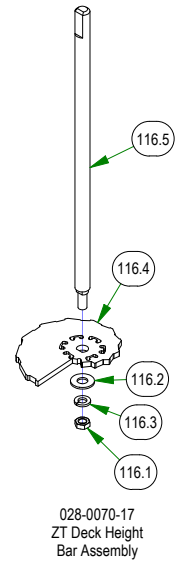

BAD BOY MOWERS

PARTS SECTION: FRAME SUB ASSEMBLIES

BAD BOY MOWERS

PARTS SECTION: FRAME SUB ASSEMBLIES