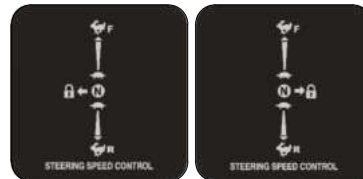

091-4072-00
2023 MZ/Magnum/ZT/Maverick Control Panel Decal

091-0021-00
2018 Maverick/2021 ZT Anti-Skid Steering Control Decals