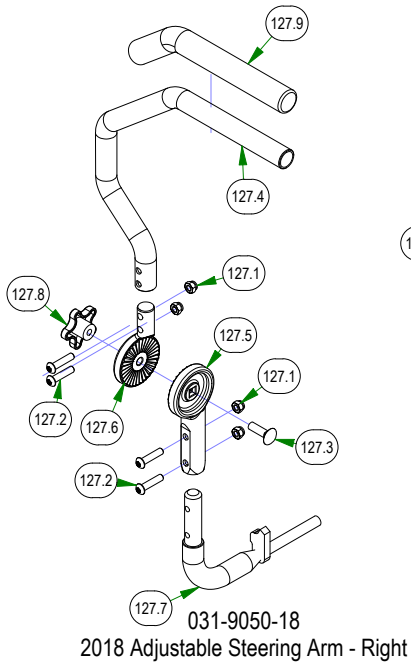

Parts List				Parts List			
ITEM	QTY	PART NUMBER	DESCRIPTION	ITEM	QTY	PART NUMBER	DESCRIPTION
59	12	018-4703-00	5/16-18 X 1-1/4 CARRIAGE BOLT ZINC	126.9	1	069-4010-00	Rubber Grip
108	4	026-0307-00	2023 4" & 5" Stripping Kit Plate	127	1	031-9050-18	2018 Adjustable Steering Arm - Right
123	1	031-0053-21	2021 Maverick Drive Arm Actuator RH Assembly	127.1	4	013-8047-00	5/16-18 NYL INS L/N ZC
123.1	1	013-8043-00	5/16-18 HEX NUT ZINC	127.2	4	018-2020-18	5/16-18 UNC X 1-3/8" BHCS, TORX DRIVE, GR 5
123.2	1	018-8063-00	5/16-18 X 3/4 HEX CAP SCREW (GR.5) ZINC	127.3	1	018-5043-00	3/8-16 X 1-1/4 CARRIAGE BOLT ZINC
123.3	1	024-6034-00	1/4" Press in Grease Fitting	127.4	1	031-9010-18	Upper Tube-Adjustable Steering
123.4	2	031-0032-00	2019 Drive Arm Bushing	127.5	1	031-9015-18	2018 Lower Adjuster - Steering Arm- Right
123.5	1	031-0053-00	2021 Drive Actuator RH Weldment	127.6	1	031-9016-18	2018 Upper Adjuster - Steering Arm- Right
124	1	031-0054-21	2021 Maverick Drive Arm Actuator LH Assembly	127.7	1	031-9025-18	Steering Arm Elbow (Right)
124.1	1	013-8043-00	5/16-18 HEX NUT ZINC	127.8	1	045-5000-00	Black Knob for Adjustable Steering Arm
124.2	1	018-8063-00	5/16-18 X 3/4 HEX CAP SCREW (GR.5) ZINC	127.9	1	069-4010-00	Rubber Grip
124.3	1	024-6034-00	1/4" Press in Grease Fitting	143	1	035-5450-00	Push Rod-Right
124.4	2	031-0032-00	2019 Drive Arm Bushing	143.1	2	013-6051-00	3/8" Fine Threaded Jam Nut
124.5	1	031-0054-00	2021 Drive Actuator LH Weldment	143.2	1	035-5450-01	Push Rod - Right (Rod Only)
126	1	031-9000-18	2018 Adjustable Steering Arm - Left	143.3	1	048-3000-00	Spherical Rod End - Outlaw
126.1	4	013-8047-00	5/16-18 NYL INS L/N ZC	143.4	1	099-2009-00	Quick Release Ball Joint
126.2	4	018-2020-18	5/16-18 UNC X 1-3/8" BHCS, TORX DRIVE, GR 5	144	1	035-5451-00	Push Rod-Left
126.3	1	018-5043-00	3/8-16 X 1-1/4 CARRIAGE BOLT ZINC	144.1	2	013-6051-00	3/8" Fine Threaded Jam Nut
126.4	1	031-9010-18	Upper Tube-Adjustable Steering	144.2	1	035-5451-01	Push Rod LH (Rod Only)
126.5	1	031-9014-18	2018 Lower Adjuster - Steering Arm- Left	144.3	1	048-3000-00	Spherical Rod End - Outlaw
126.6	1	031-9017-18	2018 Upper Adjuster - Steering Arm- Left	144.4	1	099-2009-00	Quick Release Ball Joint
126.7	1	031-9020-18	Steering Arm Elbow (Left)	202	4	084-5006-00	2023 ZT Stripping Kit Rubber
126.8	1	045-5000-00	Black Knob for Adjustable Steering Arm