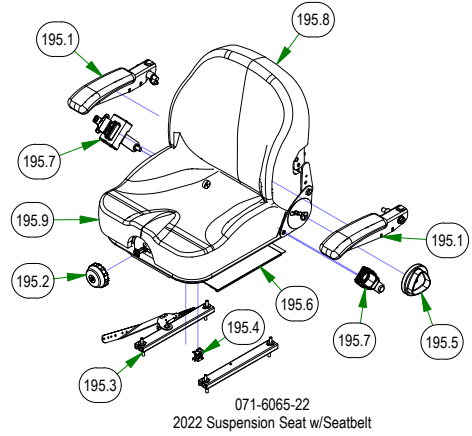

BAD BOY MOWERS

PARTS SECTION: FRAME SUB ASSEMBLIES

BAD BOY MOWERS

PARTS SECTION: FRAME SUB ASSEMBLIES