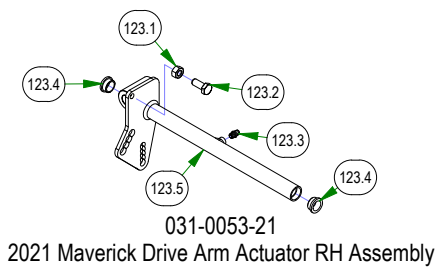

Parts List				Parts List			
ITEM	QTY	PART NUMBER	DESCRIPTION	ITEM	QTY	PART NUMBER	DESCRIPTION
59	12	018-4703-00	5/16-18 X 1-1/4 CARRIAGE BOLT ZINC	126.9	1	069-4010-00	Rubber Grip
108	4	026-0307-00	2023 4" & 5" Stripping Kit Plate	127	1	031-9050-18	2018 Adjustable Steering Arm - Right
123	1	031-0053-21	2021 Maverick Drive Arm Actuator RH Assembly	127.1	4	013-8047-00	5/16-18 NYL INS L/N ZC
123.1	1	013-8043-00	5/16-18 HEX NUT ZINC	127.2	4	018-2020-18	5/16-18 UNC X 1-3/8" BHCS, TORX DRIVE, GR 5
123.2	1	018-8063-00	5/16-18 X 3/4 HEX CAP SCREW (GR.5) ZINC	127.3	1	018-5043-00	3/8-16 X 1-1/4 CARRIAGE BOLT ZINC
123.3	1	024-6034-00	1/4" Press in Grease Fitting	127.4	1	031-9010-18	Upper Tube-Adjustable Steering
123.4	2	031-0032-00	2019 Drive Arm Bushing	127.5	1	031-9015-18	2018 Lower Adjuster - Steering Arm- Right
123.5	1	031-0053-00	2021 Drive Actuator RH Weldment	127.6	1	031-9016-18	2018 Upper Adjuster - Steering Arm- Right
124	1	031-0054-21	2021 Maverick Drive Arm Actuator LH Assembly	127.7	1	031-9025-18	Steering Arm Elbow (Right)
124.1	1	013-8043-00	5/16-18 HEX NUT ZINC	127.8	1	045-5000-00	Black Knob for Adjustable Steering Arm
124.2	1	018-8063-00	5/16-18 X 3/4 HEX CAP SCREW (GR.5) ZINC	127.9	1	069-4010-00	Rubber Grip
124.3	1	024-6034-00	1/4" Press in Grease Fitting	143	1	035-5450-00	Push Rod-Right
124.4	2	031-0032-00	2019 Drive Arm Bushing	143.1	2	013-6051-00	3/8" Fine Threaded Jam Nut
124.5	1	031-0054-00	2021 Drive Actuator LH Weldment	143.2	1	035-5450-01	Push Rod - Right (Rod Only)
126	1	031-9000-18	2018 Adjustable Steering Arm - Left	143.3	1	048-3000-00	Spherical Rod End - Outlaw
126.1	4	013-8047-00	5/16-18 NYL INS L/N ZC	143.4	1	099-2009-00	Quick Release Ball Joint
126.2	4	018-2020-18	5/16-18 UNC X 1-3/8" BHCS, TORX DRIVE, GR 5	144	1	035-5451-00	Push Rod-Left
126.3	1	018-5043-00	3/8-16 X 1-1/4 CARRIAGE BOLT ZINC	144.1	2	013-6051-00	3/8" Fine Threaded Jam Nut
126.4	1	031-9010-18	Upper Tube-Adjustable Steering	144.2	1	035-5451-01	Push Rod LH (Rod Only)
126.5	1	031-9014-18	2018 Lower Adjuster - Steering Arm- Left	144.3	1	048-3000-00	Spherical Rod End - Outlaw
126.6	1	031-9017-18	2018 Upper Adjuster - Steering Arm- Left	144.4	1	099-2009-00	Quick Release Ball Joint
126.7	1	031-9020-18	Steering Arm Elbow (Left)	202	4	084-5006-00	2023 ZT Stripping Kit Rubber
126.8	1	045-5000-00	Black Knob for Adjustable Steering Arm