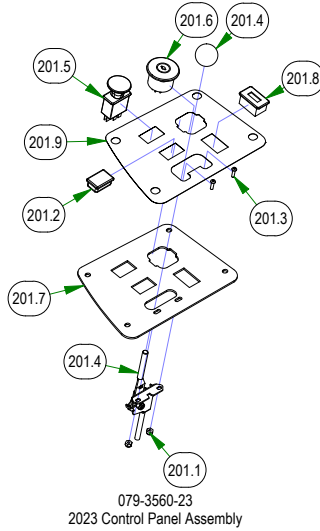

BAD BOY MOWERS

PARTS SECTION: FRAME SUB ASSEMBLIES

BAD BOY MOWERS

PARTS SECTION: FRAME SUB ASSEMBLIES