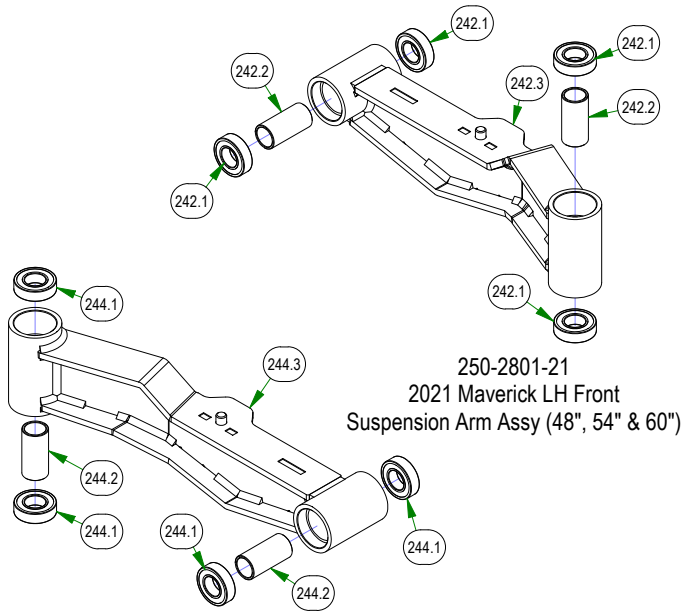

079-3470-21
2021 Maverick
Floorboard Assembly

250-2851-21
2021 Maverick RH Long Front
Suspension Arm Assy (54" & 60")

250-2801-21
2021 Maverick LH Front
Suspension Arm Assy (48", 54" & 60")