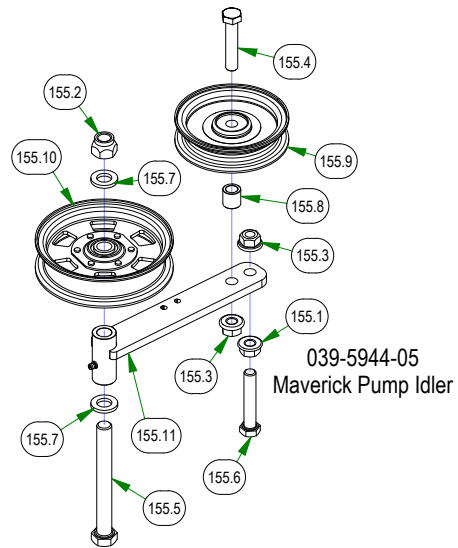

# PARTS SECTION: FRAME SUB ASSEMBLIES

079-3470-21  
2021 Maverick  
Floorboard Assembly

026-0205-22  
2022 Maverick Rear  
Cover Assembly

250-2801-21  
2021 Maverick LH Front  
Suspension Arm Assy (48", 54" & 60")

250-2851-21  
2021 Maverick RH Long Front  
Suspension Arm Assy (54" & 60")

250-2751-21  
2021 Maverick RH Short Front  
Suspension Arm Assy (48")

039-5944-05  
Maverick Pump Idler

067-8090-03  
Hydro Tank Assembly