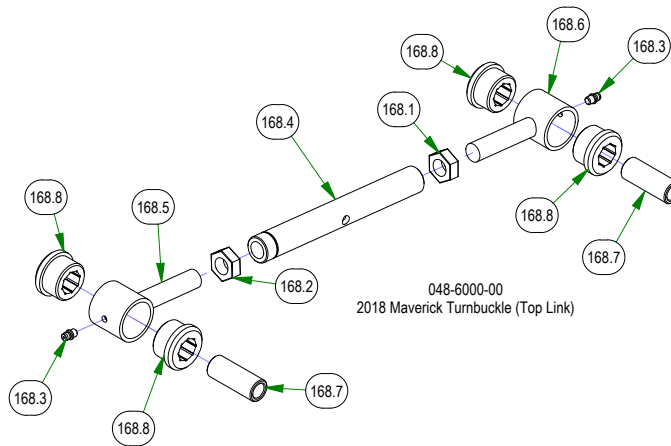

Parts List				Parts List			
ITEM	QTY	PART NUMBER	DESCRIPTION	ITEM	QTY	PART NUMBER	DESCRIPTION
59	3	018-4703-00	5/16-18 X 1-1/4 CARRIAGE BOLT ZINC	156.1	1	013-8050-00	1/2-13 NYLON INSERT FLANGE LOCKNUT ZINC
108	1	026-0307-00	2023 4" & 5" Stripping Kit Plate	156.2	1	018-6036-00	1/2-13 X 2-3/4 HEX CAP SCREW (GR.5) ZINC
145	3	037-4000-00	OUTLAW SPINDLE ASSEMBLY	156.3	1	025-5203-00	Spacer 3/4 OD x 1/2 ID x 3/4 Length
145.1	1	037-4000-01	4000 Series Spindle Housing	156.4	1	033-8050-00	5" Idler Pulley
145.2	1	037-4002-00	4000 Series Spindle Spacer	156.5	1	039-6945-00	Deck Idler
145.3	4	037-6023-00	Bearing - 6206	168	2	048-6000-00	2018 Maverick Turnbuckle (Top Link)
145.4	1	037-6026-00	Spindle Shaft	168.1	1	013-0019-00	NUT, 5/8-18
145.5	2	037-8002-00	Spindle Dust Cap	168.2	1	013-0020-00	NUT, 5/8-18LH
145.6	1	037-9050-00	Locking Collar w/ 1/4"-20 Set Screw	168.3	2	024-0001-00	1/4-28 Grease Fitting
154	4	039-2127-17	Deck Hanger Assembly	168.4	1	048-6001-00	2018 Maverick Toplink Body
154.1	2	013-5201-00	3/8-16 HEX SERRATED FLANGE NUT HARD/ZINC	168.5	1	048-6002-00	2018 Maverick Bushing Retainer Left-Handed
154.2	2	013-5202-00	3/8-16 NYLON INSERT FLANGE LOCKNUT (GR.F) ZINC	168.6	1	048-6003-00	2018 Maverick Bushing Retainer Right-Handed
154.3	2	018-6012-00	3/8-16 X 1-1/2 HEX CAP SCREW (GR.5) ZINC	168.7	2	048-6004-00	2018 Maverick Bushing Sleeve
154.4	1	039-2127-00	2017 MZ/IT Deck Hanger	168.8	4	048-6005-00	2018 Maverick Bushing
156	1	039-6945-17	2017 MZ/IT Deck Idler Assembly	202	1	084-5006-00	2023 ZT Stripping Kit Rubber