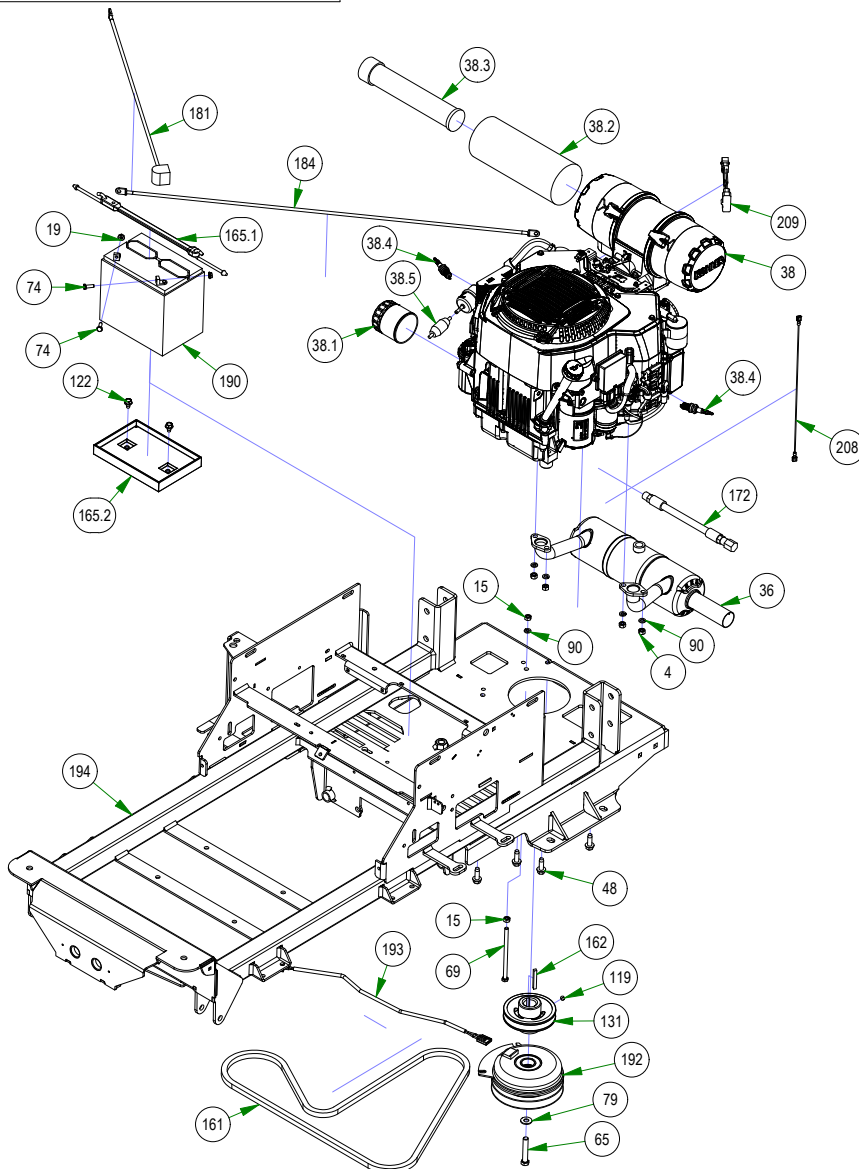

Parts List				Parts List			
ITEM	QTY	PART NUMBER	DESCRIPTION	ITEM	QTY	PART NUMBER	DESCRIPTION
4	4	013-0075-00	M8-1.25 DIN 934 HEX NUT (CL.8) ZINC	122	2	030-7044-00	5/16-18 X 1/2 HWH unslot (F) tcs zinc
15	2	013-8043-00	5/16-18 HEX NUT ZINC	131	1	033-5035-00	4 3/4 Motor Pulley
19	2	013-9001-00	1/4-20 HEX SERRATED FLANGE NUT HARD/ZINC	161	1	041-7400-00	75.8" Pump Belt
36	1	015-1029-00	2023 ECV749 Maverick HD Muffler	162	1	042-5020-00	1/4 X 2 SQ MACHINERY KEY 1018 STL PLAIN
38	1	015-7530-00	Kohler Command 26.5hp - EFI	165	1	043-8930-98	2023 Battery Hold Down Assembly Strap
38.1	1	063-5400-00	Oil Filter	165.1	1	043-8930-00	2023 Rubber Battery Hold Down Strap
38.2	1	063-8019-00	Outer Air Filter	165.2	1	043-8931-00	Battery Tray
38.3	1	063-8020-00	Inner Air Filter	172	1	051-5401-00	Oil drain Hose
38.4	2	015-8000-00	Spark Plug	181	1	064-0030-00	24 inch Black Cable - MZ/ZT
38.5	1	063-5001-00	25/26 HP Kohler Fuel Filter	184	1	064-8060-00	36" Red Battery Cable
48	4	018-1075-00	3/8-16 X 1-1/8 HEX WASHER UNSLOT SERRATED (TRI-LOB) TRS ZINC YELLOW	190	1	068-8049-00	SP-35 Battery
65	1	018-5300-21	7/16-20 X 2-1/2 HEX Bolt GR 8 W/ Patch	192	1	070-1000-00	Clutch Assembly
69	1	018-5350-00	5/16-18 X 5-1/2 HEX CAP SCREW (GR.5) ZINC	193	1	070-2000-00	Clutch Pigtail
74	2	018-8052-00	1/4-20 X 3/4 HEX CAP SCREW (GR.5) ZINC	194	1	070-2303-00	2023 Maverick Frame - Painted
79	1	019-5029-00	3/8 FLAT WASHER USS (1" OD) ZINC	208	1	086-9005-00	Compact Outlaw/Honda Starter Jumper Wire
90	5	019-8051-00	5/16 SPLIT LOCKWASHER ZINC	209	1	086-9008-19	2019 Harness Adaptor-Carbureted Yamaha
119	1	030-0050-00	5/16-24 X 1/4 SOCKET SET SCREW (CUP PT) PLAIN