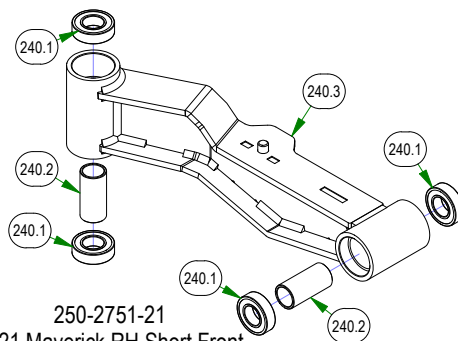

250-2751-21
2021 Maverick RH Short Front
Suspension Arm Assy (48")