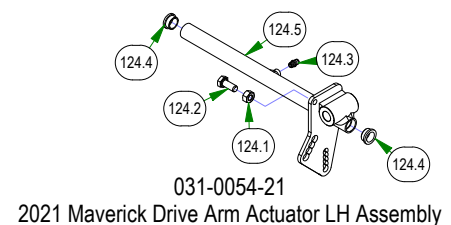

Parts List				Parts List			
ITEM	QTY	PART NUMBER	DESCRIPTION	ITEM	QTY	PART NUMBER	DESCRIPTION
59	12	018-4703-00	5/16-18 X 1-1/4 CARRIAGE BOLT ZINC	126.9	1	069-4010-00	Rubber Grip
108	4	026-0307-00	2023 4" & 5" Stripping Kit Plate	127	1	031-9050-18	2018 Adjustable Steering Arm - Right
123	1	031-0053-21	2021 Maverick Drive Arm Actuator RH Assembly	127.1	4	013-8047-00	5/16-18 NYL INS L/N ZC
123.1	1	013-8043-00	5/16-18 HEX NUT ZINC	127.2	4	018-2020-18	5/16-18 UNC X 1-3/8" BHCS, TORX DRIVE, GR 5
123.2	1	018-8063-00	5/16-18 X 3/4 HEX CAP SCREW (GR.5) ZINC	127.3	1	018-5043-00	3/8-16 X 1-1/4 CARRIAGE BOLT ZINC
123.3	1	024-6034-00	1/4" Press in Grease Fitting	127.4	1	031-9010-18	Upper Tube-Adjustable Steering
123.4	2	031-0032-00	2019 Drive Arm Bushing	127.5	1	031-9015-18	2018 Lower Adjuster - Steering Arm- Right
123.5	1	031-0053-00	2021 Drive Actuator RH Weldment	127.6	1	031-9016-18	2018 Upper Adjuster - Steering Arm- Right
124	1	031-0054-21	2021 Maverick Drive Arm Actuator LH Assembly	127.7	1	031-9025-18	Steering Arm Elbow (Right)
124.1	1	013-8043-00	5/16-18 HEX NUT ZINC	127.8	1	045-5000-00	Black Knob for Adjustable Steering Arm
124.2	1	018-8063-00	5/16-18 X 3/4 HEX CAP SCREW (GR.5) ZINC	127.9	1	069-4010-00	Rubber Grip
124.3	1	024-6034-00	1/4" Press in Grease Fitting	143	1	035-5450-00	Push Rod-Right
124.4	2	031-0032-00	2019 Drive Arm Bushing	143.1	2	013-6051-00	3/8" Fine Threaded Jam Nut
124.5	1	031-0054-00	2021 Drive Actuator LH Weldment	143.2	1	035-5450-01	Push Rod - Right (Rod Only)
126	1	031-9000-18	2018 Adjustable Steering Arm - Left	143.3	1	048-3000-00	Spherical Rod End - Outlaw
126.1	4	013-8047-00	5/16-18 NYL INS L/N ZC	143.4	1	099-2009-00	Quick Release Ball Joint
126.2	4	018-2020-18	5/16-18 UNC X 1-3/8" BHCS, TORX DRIVE, GR 5	144	1	035-5451-00	Push Rod-Left
126.3	1	018-5043-00	3/8-16 X 1-1/4 CARRIAGE BOLT ZINC	144.1	2	013-6051-00	3/8" Fine Threaded Jam Nut
126.4	1	031-9010-18	Upper Tube-Adjustable Steering	144.2	1	035-5451-01	Push Rod LH (Rod Only)
126.5	1	031-9014-18	2018 Lower Adjuster - Steering Arm- Left	144.3	1	048-3000-00	Spherical Rod End - Outlaw
126.6	1	031-9017-18	2018 Upper Adjuster - Steering Arm- Left	144.4	1	099-2009-00	Quick Release Ball Joint
126.7	1	031-9020-18	Steering Arm Elbow (Left)	202	4	084-5006-00	2023 ZT Stripping Kit Rubber
126.8	1	045-5000-00	Black Knob for Adjustable Steering Arm