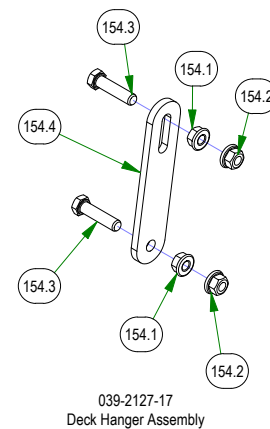

Parts List				Parts List			
ITEM	QTY	PART NUMBER	DESCRIPTION	ITEM	QTY	PART NUMBER	DESCRIPTION
59	3	018-4703-00	5/16-18 X 1-1/4 CARRIAGE BOLT ZINC	156.1	1	013-8050-00	1/2-13 NYLON INSERT FLANGE LOCKNUT ZINC
108	1	026-0307-00	2023 4" & 5" Stripping Kit Plate	156.2	1	018-6036-00	1/2-13 X 2-3/4 HEX CAP SCREW (GR.5) ZINC
145	3	037-4000-00	OUTLAW SPINDLE ASSEMBLY	156.3	1	025-5203-00	Spacer 3/4 OD x 1/2 ID x 3/4 Length
145.1	1	037-4000-01	4000 Series Spindle Housing	156.4	1	033-8050-00	5" Idler Pulley
145.2	1	037-4002-00	4000 Series Spindle Spacer	156.5	1	039-6945-00	Deck Idler
145.3	4	037-6023-00	Bearing - 6206	168	2	048-6000-00	2018 Maverick Turnbuckle (Top Link)
145.4	1	037-6026-00	Spindle Shaft	168.1	1	013-0019-00	NUT, 5/8-18
145.5	2	037-8002-00	Spindle Dust Cap	168.2	1	013-0020-00	NUT, 5/8-18LH
145.6	1	037-9050-00	Locking Collar w/ 1/4"-20 Set Screw	168.3	2	024-0001-00	1/4-28 Grease Fitting
154	4	039-2127-17	Deck Hanger Assembly	168.4	1	048-6001-00	2018 Maverick Toplink Body
154.1	2	013-5201-00	3/8-16 HEX SERRATED FLANGE NUT HARD/ZINC	168.5	1	048-6002-00	2018 Maverick Bushing Retainer Left-Handed
154.2	2	013-5202-00	3/8-16 NYLON INSERT FLANGE LOCKNUT (GR.F) ZINC	168.6	1	048-6003-00	2018 Maverick Bushing Retainer Right-Handed
154.3	2	018-6012-00	3/8-16 X 1-1/2 HEX CAP SCREW (GR.5) ZINC	168.7	2	048-6004-00	2018 Maverick Bushing Sleeve
154.4	1	039-2127-00	2017 MZ/IT Deck Hanger	168.8	4	048-6005-00	2018 Maverick Bushing
156	1	039-6945-17	2017 MZ/IT Deck Idler Assembly	202	1	084-5006-00	2023 ZT Stripping Kit Rubber