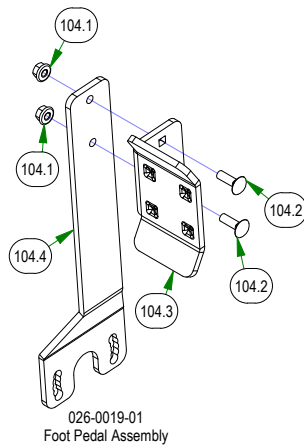

BAD BOY MOWERS

PARTS SECTION: FRAME SUB ASSEMBLIES

BAD BOY MOWERS

PARTS SECTION: FRAME SUB ASSEMBLIES