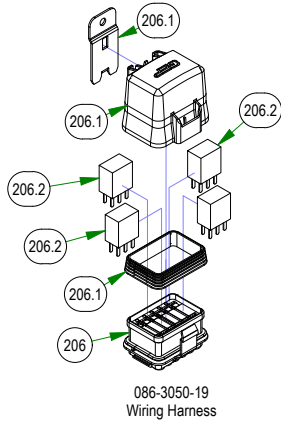

BAD BOY MOWERS

PARTS SECTION: FRAME SUB ASSEMBLIES

BAD BOY MOWERS

PARTS SECTION: FRAME SUB ASSEMBLIES