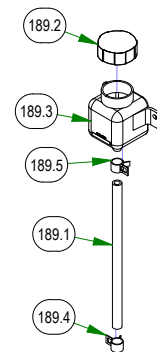

067-8090-03
Hydro Tank Assembly