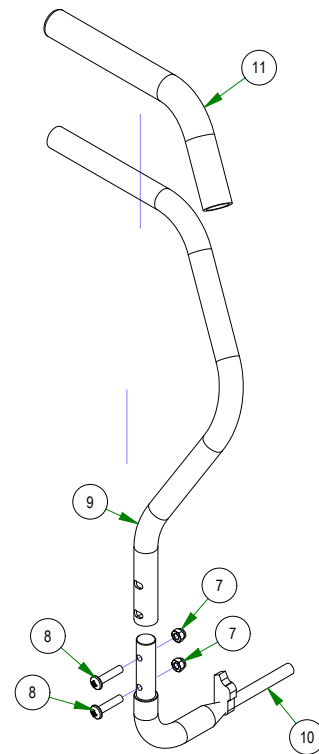

031-8850-70
ZT Steering Arm - Left