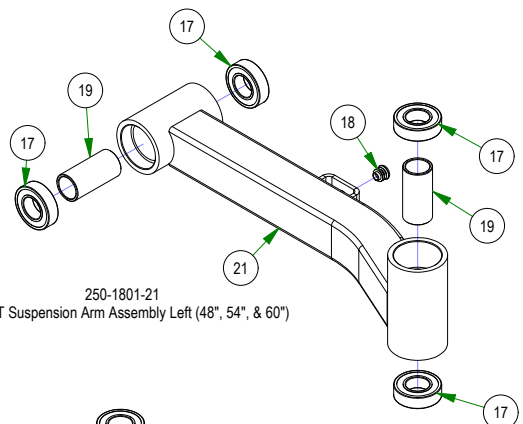

# PARTS SECTION: FRAME SUB ASSEMBLIES

067-0020-01  
ZT/Mav EPA Cannister Assy

079-3470-21  
2021 Maverick Floorboard Assembly

039-5944-01  
ZT Pump Idler

250-1801-21  
2021 ZT Suspension Arm Assembly Left (48", 54", & 60")