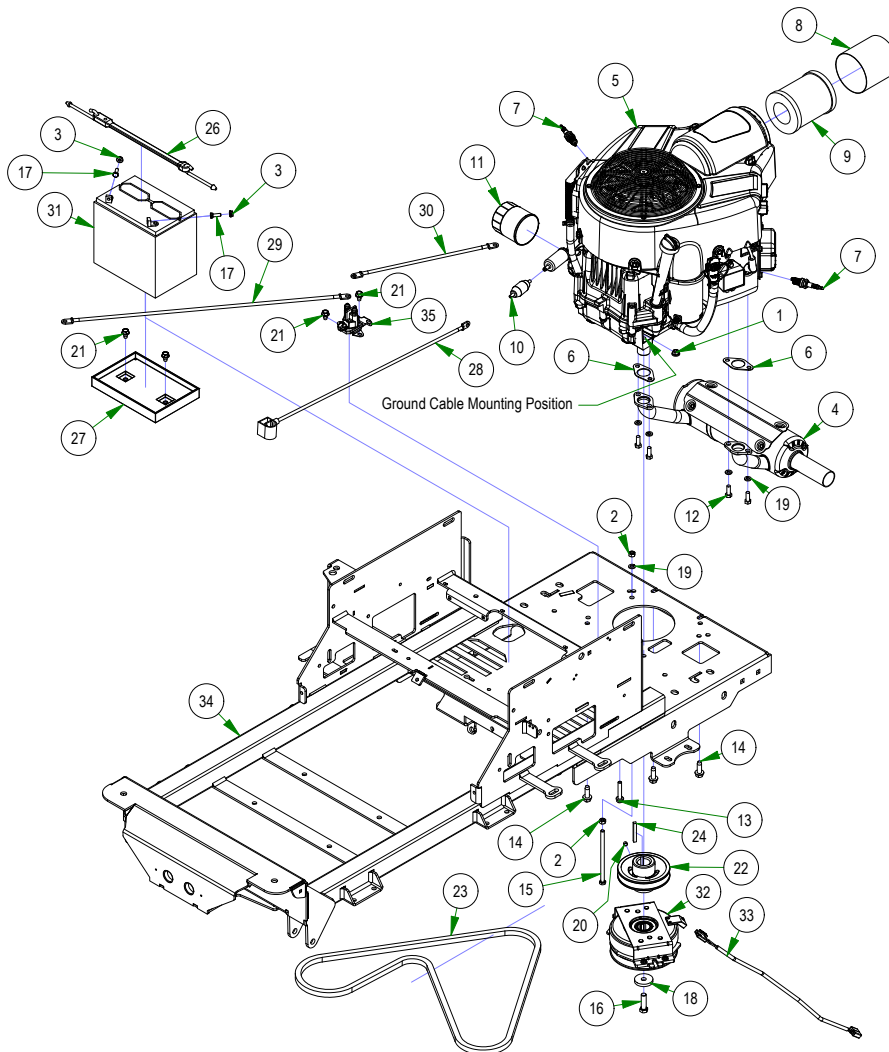

Parts List				Parts List			
ITEM	QTY	PART NUMBER	DESCRIPTION	ITEM	QTY	PART NUMBER	DESCRIPTION
1	1	013-0101-00	5/16-18 Gr5 Distorted-Thread Flange Locknut	19	5	019-8051-00	5/16 SPLIT LOCKWASHER ZINC
2	2	013-8043-00	5/16-18 HEX NUT ZINC	20	1	030-0050-00	5/16-24 X 1/4 SOCKET SET SCREW (CUP PT) PLAIN
3	2	013-9001-00	1/4-20 HEX SERRATED FLANGE NUT HARD/ZINC	21	4	030-7044-00	5/16-18 X 1/2 HWH unslot (F) tcs zinc
4	1	015-0057-00	2017 Compact Outlaw Exhaust 810 Vanguard	22	1	033-5035-00	4 3/4 Motor Pulley
5	1	015-0511-00	Vanguard 27hp CXI with Out Oil Filter Maverick	23	1	041-6400-00	Pump Belt
6	2	015-0077-01	Exhaust Gasket	24	1	042-5020-00	1/4 X 2 SQ MACHINERY KEY 1018 STL PLAIN
7	2	015-8000-00	Spark Plug	25	1	043-8930-98	2023 Battery Hold Down Assembly
8	1	063-1000-00	pre-Cleaner for Vanguard CXI Engine	26	1	043-8930-00	2023 Rubber Battery Hold Down Strap
9	1	063-1005-00	Air Filter for Vanguard CXI Engine	27	1	043-8931-00	Battery Tray
10	1	063-6000-00	Universal Inline Fuel Filter	28	1	064-0030-00	24 inch Black Cable - MZ/ZT
11	1	063-8018-00	Oil Filter	29	1	064-5300-00	24" Red Battery Cable
12	4	018-0017-00	Torx Bolt-Exhaust	30	1	064-5301-00	12 in red battery cable
13	1	018-0114-00	5/16-18x1-3/4 Gr5 Hex Flange Screw Zinc Clear	31	1	068-8049-00	SP-35 Battery
14	3	018-1075-00	3/8-16 X 1-1/8 HEX WASHER UNSLOT SERRATED (TRI-LOB) TRS ZINC YELLOW	32	1	070-0056-00	Clutch
15	1	018-5350-00	5/16-18 X 5-1/2 HEX CAP SCREW (GR.5) ZINC	33	1	070-2000-00	Clutch Pigtail
16	1	018-5450-21	7/16-20 X 1-1/2 HEX CAP SCREW (GR.8) w/ Patch	34	1	070-2402-00	2024 ZT Elite Frame
17	2	018-8052-00	1/4-20 X 3/4 HEX CAP SCREW (GR.5) ZINC	35	1	108-0001-00	Solenoid
18	1	019-0010-00	CLUTCH WASHER