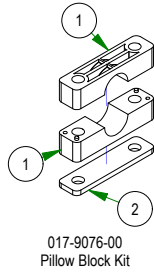

BAD BOY MOWERS

PARTS SECTION: FRAME SUB ASSEMBLIES