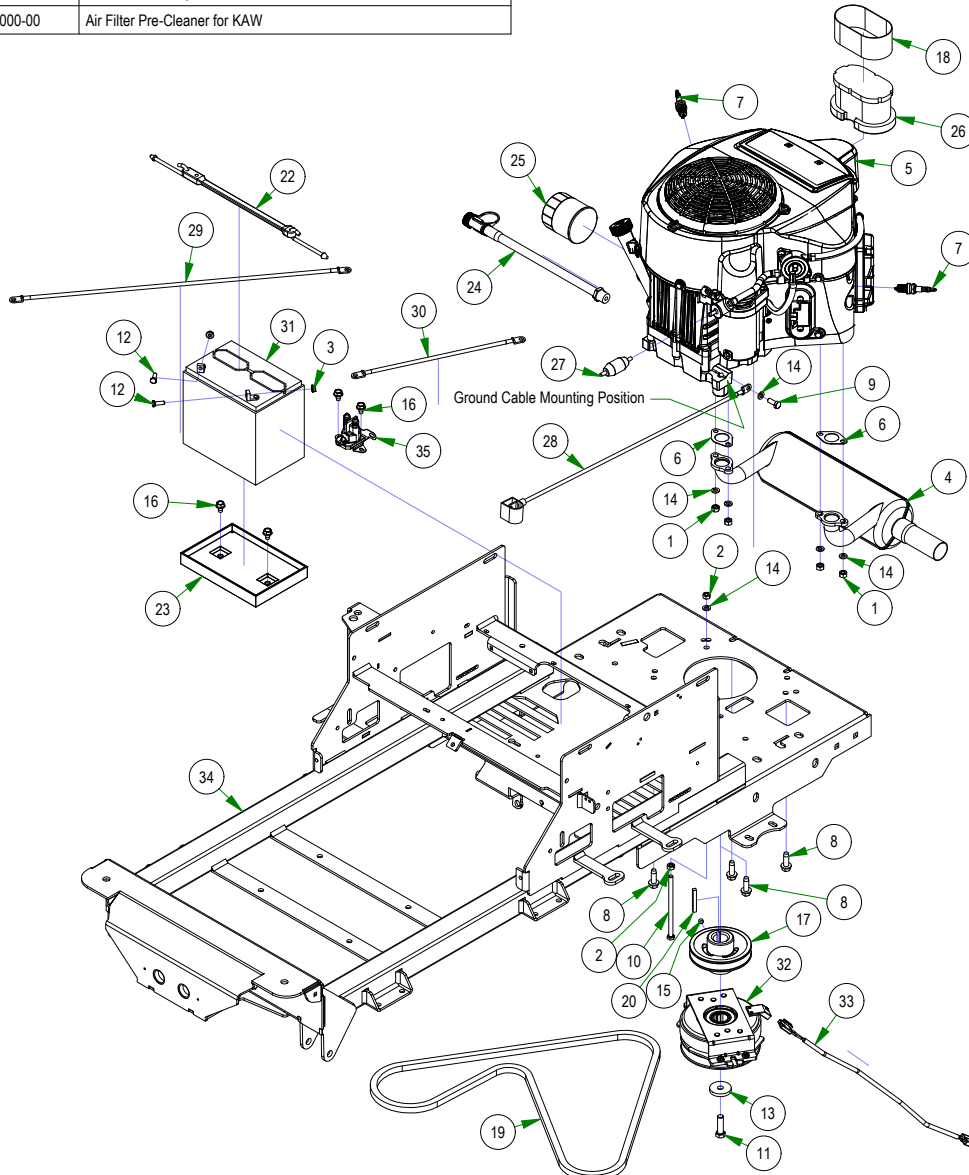

Parts List				Parts List			
ITEM	QTY	PART NUMBER	DESCRIPTION	ITEM	QTY	PART NUMBER	DESCRIPTION
1	4	013-0075-00	M8-1.25 DIN 934 HEX NUT (CL.8) ZINC	19	1	041-6400-00	Pump Belt
2	2	013-8043-00	5/16-18 HEX NUT ZINC	20	1	042-5020-00	1/4 X 2 SQ MACHINERY KEY 1018 STL PLAIN
3	3	013-9001-00	1/4-20 HEX SERRATED FLANGE NUT HARD/ZINC	21	1	043-8930-98	2023 Battery Hold Down Assembly
4	1	015-0052-00	Kawasaki Muffler 1251	22	1	043-8930-00	2023 Rubber Battery Hold Down Strap
5	1	015-0090-00	FR 730V-S16 Kawasaki Engine 1.125" shaft-ZT	23	1	043-8931-00	Battery Tray
6	2	015-2709-00	Exhaust Gasket	24	1	051-5404-00	Kawasaki Oil Drain
7	2	015-8001-00	Spark Plug - Kawasaki	25	1	063-2096-00	22-26 Kaw Oil Filter FR Engine
8	4	018-1075-00	3/8-16 X 1-1/8 HEX WASHER UNSLOT SERRATED (TRI-LOB) TRS ZINC YELLOW	26	1	063-2097-00	Kawasaki Air Filter
				27	3	063-6000-00	Universal Inline Fuel Filter
9	1	018-5321-00	M8-1.25 X 20MM DIN 933 HEX TAP BOLT (CL 8.8) ZINC	28	1	064-0030-00	24 inch Black Cable - MZ/ZT
10	1	018-5350-00	5/16-18 X 5-1/2 HEX CAP SCREW (GR.5) ZINC	29	1	064-5300-00	24" Red Battery Cable
11	1	018-5450-21	7/16-20 X 1-1/2 HEX CAP SCREW (GR.8) w/ Patch	30	1	064-5301-00	12 in red battery cable
12	4	018-8052-00	1/4-20 X 3/4 HEX CAP SCREW (GR.5) ZINC	31	1	068-8049-00	SP-35 Battery
13	1	019-0010-00	CLUTCH WASHER	32	1	070-0056-00	Clutch
14	17	019-8051-00	5/16 SPLIT LOCKWASHER ZINC	33	1	070-2000-00	Clutch Pigtail
15	10	030-0050-00	5/16-24 X 1/4 SOCKET SET SCREW (CUP PT) PLAIN	34	1	070-2402-00	2024 ZT Elite Frame
16	7	030-7044-00	5/16-18 X 1/2 HWH unslot (F) tcs zinc	35	1	108-0001-00	Solenoid
17	1	033-5035-00	4 3/4 Motor Pulley				
18	1	041-4000-00	Air Filter Pre-Cleaner for KAW