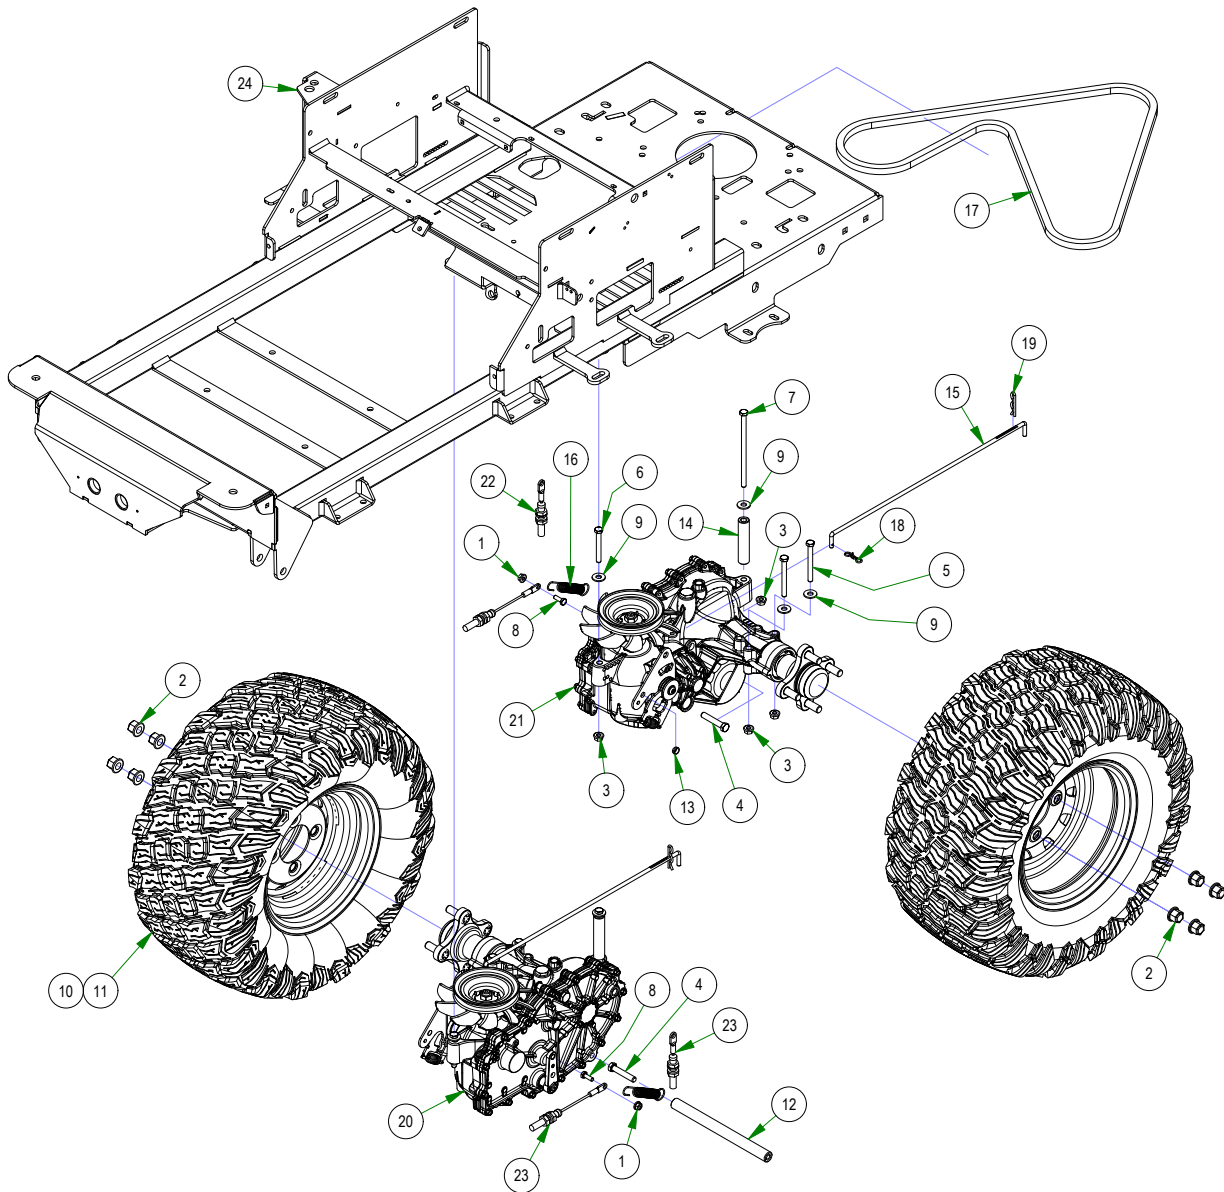

PARTS SECTION: TRANSAXLE

Parts List				Parts List			
ITEM	QTY	PART NUMBER	DESCRIPTION	ITEM	QTY	PART NUMBER	DESCRIPTION
1	2	013-2050-00	1/4-20 NYL INSERT FLANGE LOCKNUT ZINC	13	2	025-0036-00	Drive Arm Transaxle Spacer
2	8	013-3000-00	Acorn Lug Nut	14	2	025-0070-00	2017 Transaxle Spacer
3	8	013-8049-00	5/16-18 NYLON INSERT FLANGE LOCKNUT ZINC	15	2	028-0070-00	Neutral Rod
4	2	018-3000-00	3/8-16 X 2 HEX CAP SCREW (GR.5) ZINC	16	2	034-1026-00	Brake Return Spring
5	4	018-4701-00	5/16-18 X 3 HEX CAP SCREW (GR.5) ZINC	17	1	041-6400-00	Pump Belt
6	2	018-5344-00	5/16-18 X 2-1/2 HEX CAP SCREW (GR.5) ZINC	18	2	044-2004-00	Bow Pin
7	2	018-5355-00	5/16-18 X 6 HEX CAP SCREW (GR.5) ZINC	19	2	044-2008-00	Neutral Rod Clip
8	2	018-8052-00	1/4-20 X 3/4 HEX CAP SCREW (GR.5) ZINC	20	1	050-2095-02	2021 RH 3100 Transaxle
9	8	019-8044-00	5/16 USS FLAT WASHER (7/8 OD) ZINC	21	1	050-2096-02	2021 LH 3100 Transaxle
10	2	022-2028-00	22-10x10 Reaper Wheel/Tire Assembly	22	1	064-3050-21	2021 Load Balanced Brake Cable 1
11	2	022-2215-00	22x11-10 Reaper Rear Black Assembly	23	1	064-3051-21	2021 Load Balanced Brake Cable 2
12	1	025-0017-00	2017 Transaxle Spacer-ZT	24	1	070-2402-00	2024 ZT Elite Frame