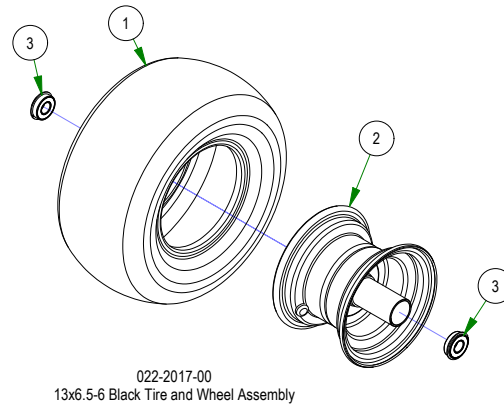

BAD BOY MOWERS

PARTS SECTION: WHEEL SUBASSEMBLIES

Parts List				Parts List			
ITEM	QTY	PART NUMBER	DESCRIPTION	ITEM	QTY	PART NUMBER	DESCRIPTION
1	1	022-5347-00	13 x 6.50 - 6 Tire	8	1	034-9080-00	Gold Transaxle Spring
2	1	022-7007-00	Front Tire Rim	9	1	050-2070-00	2021 ZT/Maverick Transaxle Fan/Pulley Kit
3	2	022-7009-00	Ball Bearing w/Retainer, 99502H-NR, .625 Bore x 1.375 OD x .4375 Width	10	1	050-2076-00	ZT Transaxle Wheel Hub
4	1	022-2019-17	WHEEL, 10", BLACK	11	4	050-2012-00	Transaxle Wheel Studs/ Drum Brake Studs
5	1	022-2028-RT	22-10x10 Reaper Tire Only	12	1	050-8010-00	2021 ZT/Maverick Transaxle Seal Kit (ZT-2800)
6	1	022-2015-50	ZT Wheel Only 22x11-10	13	1	063-1050-00	ZT Hydraulic Filter
7	1	022-2215-RT	22x11-10 Reaper Rear TIRE ONLY