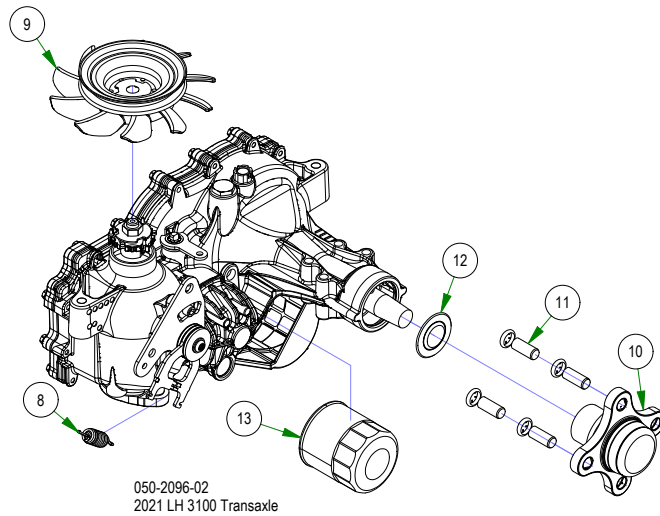

BAD BOY MOWERS

PARTS SECTION: WHEEL SUBASSEMBLIES

Parts List				Parts List			
ITEM	QTY	PART NUMBER	DESCRIPTION	ITEM	QTY	PART NUMBER	DESCRIPTION
1	1	022-5347-00	13 x 6.50 - 6 Tire	8	1	034-9080-00	Gold Transaxle Spring
2	1	022-7007-00	Front Tire Rim	9	1	050-2070-00	2021 ZT/Maverick Transaxle Fan/Pulley Kit
3	2	022-7009-00	Ball Bearing w/Retainer, 99502H-NR, .625 Bore x 1.375 OD x .4375 Width	10	1	050-2076-00	ZT Transaxle Wheel Hub
4	1	022-2019-17	WHEEL, 10", BLACK	11	4	050-2012-00	Transaxle Wheel Studs/ Drum Brake Studs
5	1	022-2028-RT	22-10x10 Reaper Tire Only	12	1	050-8010-00	2021 ZT/Maverick Transaxle Seal Kit (ZT-2800)
6	1	022-2015-50	ZT Wheel Only 22x11-10	13	1	063-1050-00	ZT Hydraulic Filter
7	1	022-2215-RT	22x11-10 Reaper Rear TIRE ONLY