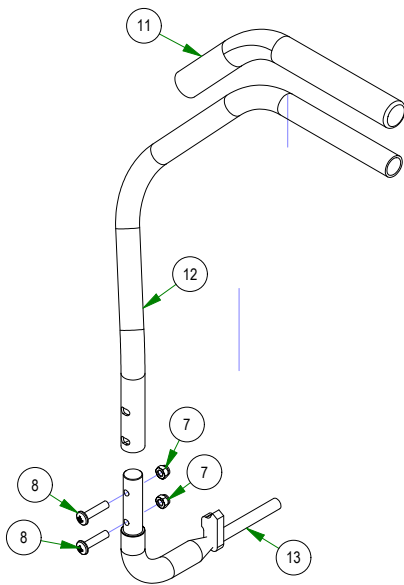

BAD BOY MOWERS

PARTS SECTION: DRIVE ARM SUB ASSEMBLIES

Parts List				Parts List			
ITEM	QTY	PART NUMBER	DESCRIPTION	ITEM	QTY	PART NUMBER	DESCRIPTION
1	1	013-8043-00	5/16-18 HEX NUT ZINC	10	1	031-9020-70	Steering Arm Elbow (Left)
2	1	018-8063-00	5/16-18 X 3/4 HEX CAP SCREW (GR.5) ZINC	11	1	069-4010-00	Rubber Grip
3	1	024-6034-00	1/4" Press in Grease Fitting	12	1	031-8851-02	ZT Direction Steering Arm (Right)
4	2	031-0032-00	2019 Drive Arm Bushing	13	1	031-9025-70	Steering Arm Elbow (Right)
5	1	031-0053-00	2021 Drive Actuator RH Weldment	14	2	013-6051-00	3/8" Fine Threaded Jam Nut
6	1	031-0054-00	2021 Drive Actuator LH Weldment	15	1	035-5450-01	Push Rod - Right (Rod Only)
7	2	013-8047-00	5/16-18 NYL INS L/N ZC	16	1	048-3000-00	Spherical Rod End - Outlaw
8	2	018-2020-18	5/16-18 x 1 3/8" Futton Head Torx Drive Bolt	17	1	099-2009-00	Quick Release Ball Joint
9	1	031-8850-02	ZT Direction Steering Arm (Left)	18	1	035-5451-01	Push Rod LH (Rod Only)

031-8851-70
ZT Steering Arm - Right