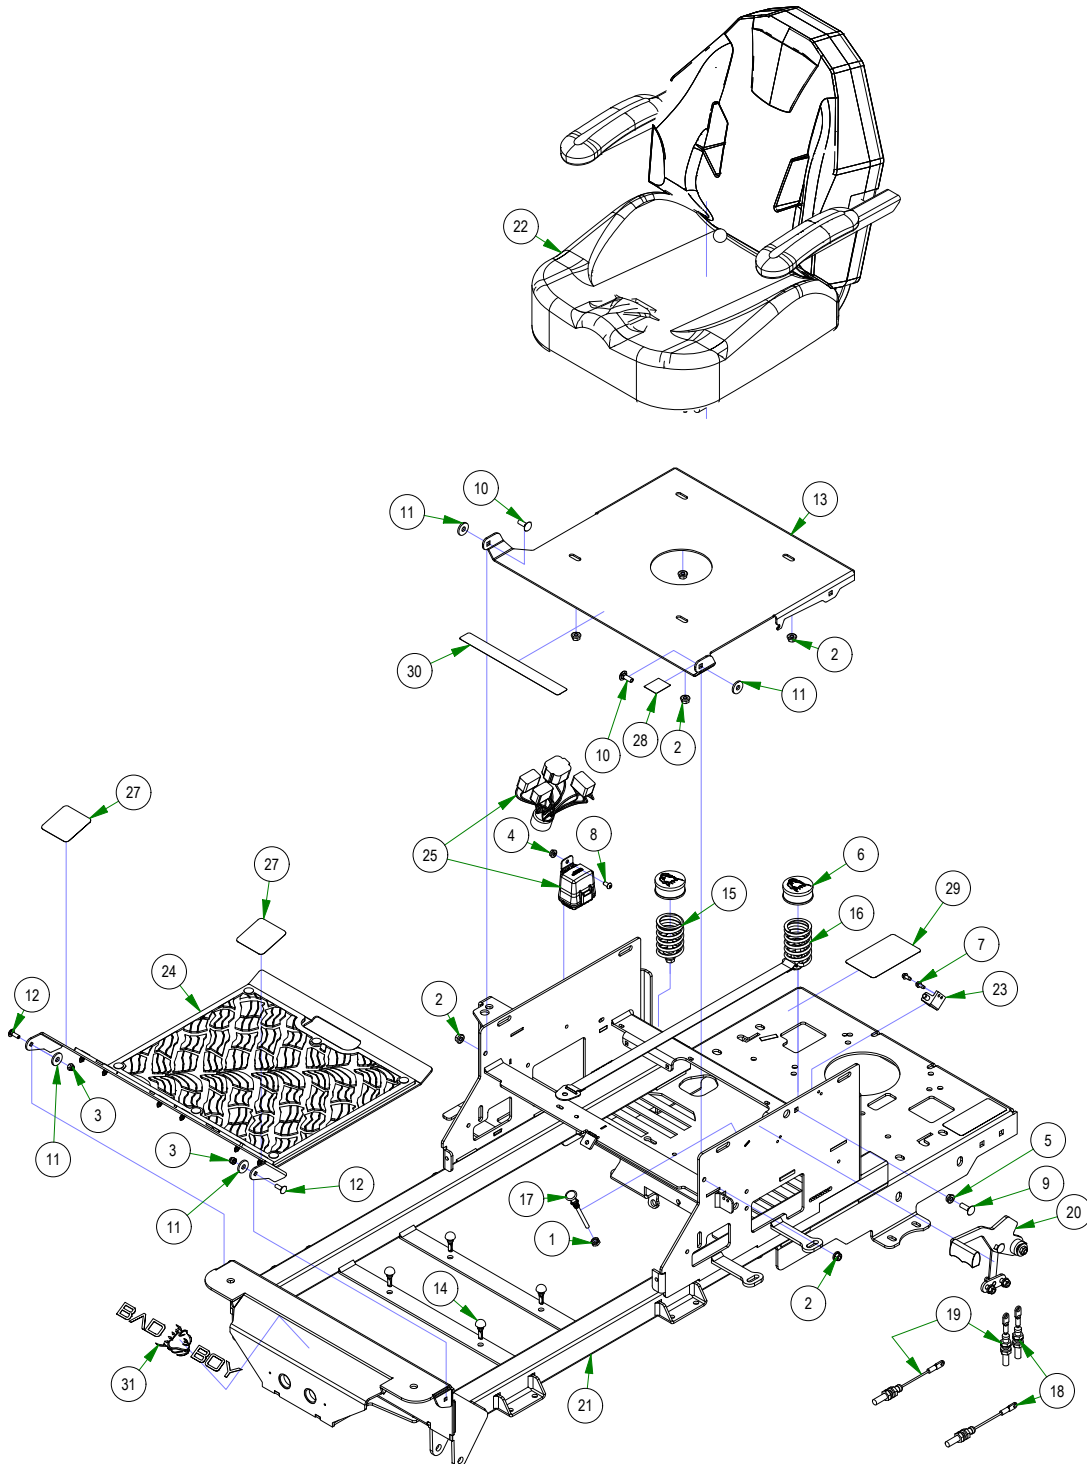

BAD BOY MOWERS

PARTS SECTION: UPPER FRAME

BAD BOY MOWERS

PARTS SECTION: UPPER FRAME

Parts List				Parts List			
ITEM	QTY	PART NUMBER	DESCRIPTION	ITEM	QTY	PART NUMBER	DESCRIPTION
1	1	013-6051-00	3/8-24 HEX NUT ZINC YELLOW	17	1	054-8017-00	Choke
2	6	013-8049-00	5/16-18 NYLON INSERT FLANGE LOCKNUT ZINC	18	1	064-3050-21	2021 Load Balanced Brake Cable 1
3	2	013-8073-00	1/4-20 NYLON INSERT LOCKNUT ZINC	19	1	064-3051-21	2021 Load Balanced Brake Cable 2
4	1	013-9001-00	1/4-20 HEX SERRATED FLANGE NUT HARD/ZINC	20	1	069-1051-21	2021 Load Balanced Brake Handle Assembly
5	1	013-9002-00	5/16-18 HEX SERRATED FLANGE NUT HARD/ZINC	21	1	070-2402-00	2024 ZT Elite Frame
6	2	014-8047-00	Spring Cap Cover	22	1	071-2101-00	2021 ZT Elite Seat
7	2	018-1080-00	12-24 X 1/2 HEX WASHER UNLSOT F TCS ZINC	23	1	077-8073-00	Safety Switch
8	1	018-2012-00	1/4-20 X 1/2 BUTTON SOCKET CAP SCREW 18-8 STAINLESS STEEL	24	1	079-3470-21	2021 Maverick Floorboard Assembly
				25	1	086-3600-00	2024 Wiring Harness with Clips
9	1	018-8065-00	5/16-18 X 1 CARRIAGE BOLT (GR.8) ZINC	26	1	091-0015-24	2024 EPA Build Date Punch Decal
10	2	018-8066-00	5/16-18 X 7/8 CARRIAGE BOLT ZINC	27	1	091-0021-00	2018 Maverick/2021 ZT Anti-Skid Steering Control Decals
11	4	019-6042-00	.360 ID X .983 OD X .120 THICK FLAT WASHER NYLON	28	1	091-0339-18	2018 MZ/Magnum/ZT/MAV/Comp Out Brake Decal
12	2	019-8040-00	1/4-20 X 3/4 CARRIAGE BOLT (GR.5) ZINC	29	1	091-3017-00	Pump Belt Route Decal-Pump Plate
13	1	026-1016-00	Seat Plate 2016	30	1	091-3150-00	Outlaw Warning Decal
14	4	029-4011-00	2023 Floor Board Rubber Bumper	31	1	091-4063-00	Flying Bulldog Front Bumper Decal
15	1	034-8045-03	Seat Spring Assembly				
16	1	034-8045-22	2022 MaviHD seat spring assembly with strap