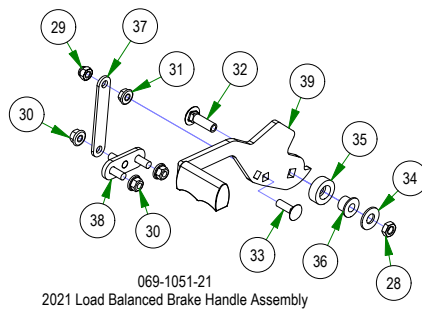

BAD BOY MOWERS

PARTS SECTION: FRAME SUB ASSEMBLIES

PARTS SECTION: FRAME SUB ASSEMBLIES

Parts List				Parts List			
ITEM	QTY	PART NUMBER	DESCRIPTION	ITEM	QTY	PART NUMBER	DESCRIPTION
1	2	017-9077-00	Pillow Block MZ	30	3	013-8049-00	5/16-18 NYLON INSERT FLANGE LOCKNUT ZINC
2	1	017-9079-00	Pillow Block Strap	31	1	013-9002-00	5/16-18 HEX SERRATED FLANGE NUT HARD/ZINC
3	2	013-8049-00	5/16-18 NYLON INSERT FLANGE LOCKNUT ZINC	32	1	018-5043-00	3/8-16 X 1-1/4 CARRIAGE BOLT ZINC
4	2	018-8065-00	5/16-18 X 1 CARRIAGE BOLT (GR.8) ZINC	33	1	018-8065-00	5/16-18 X 1 CARRIAGE BOLT (GR.8) ZINC
5	1	026-0019-00	2017 MZ/ZT Shallow Foot Pedal	34	1	019-5029-00	3/8 FLAT WASHER USS (1" OD) ZINC
6	1	031-0500-00	2017 MZ/ZT Deck Pedal Lever	35	1	025-0001-00	2015 Brake Lever Spacer
7	1	013-6051-00	3/8-24 HEX NUT ZINC YELLOW	36	1	032-5053-00	.377 ID X .625 OD X .500 HGT X .880 FLNG DIA X .060 FLNG THK BUSHING BRONZE
8	1	019-5029-00	3/8 FLAT WASHER USS (1" OD) ZINC	37	1	039-0170-00	Brake Cable Extension Plate
9	1	019-5037-00	3/8 SPLIT LOCKWASHER ZINC	38	1	039-0171-00	Brake Load Balancer Lower Weldment
10	1	026-1100-00	2017 MZ/ZT Cam Plate	39	1	069-1051-00	Load Balanced Brake Handle with Grip
11	1	028-0014-00	2017 Deck Height Dial Rod ZT	40	1	039-2157-00	Black Seat stop from Seat King
12	1	013-0017-00	3/8-16 Half Jam Nut	41	1	071-2042-01	Seat Cover Molded Foam for 071-2040-18/071-5080-18
13	1	013-5201-00	3/8-16 HEX SERRATED FLANGE NUT HARD/ZINC	42	1	071-2054-00	2017 ZT/Maverick/2020 ZTElite/Avenger Arm Rest Kit
14	1	018-3000-00	3/8-16 X 2 HEX CAP SCREW (GR.5) ZINC	43	1	071-2101-02	Back Cover for 071-2101-00
15	1	019-5029-00	3/8 FLAT WASHER USS (1" OD) ZINC	44	1	071-2102-02	Seat Cover for 071-2101-00/071-2102-00
16	1	034-8045-00	Seat Spring	45	1	071-5015-00	Seat Rails for Outlaw Seat/2020 ZT Elite/ZTAvenger
17	1	064-8083-00	Seat Strap with Buckles	46	1	071-8061-00	13/14 MZ/Outlaw Seat Switch
18	1	051-8067-00	4" 1/4 Fuel Line	47	2	013-5019-00	10-24 Nylon Insert Locknut Zinc Orange Nylon
19	2	072-8069-00	1/4 Fuel Hose Clamp	48	1	018-1040-00	Light Plug
20	1	051-8067-00	11" 1/4 Fuel Line	49	2	018-5200-00	10-24 X 5/8 BS Button Head Bolt
21	1	067-6057-00	2 Way Fuel Shut-Off Valve	50	1	055-8020-00	Throttle Lever Assembly
22	2	072-8069-00	1/4 Fuel Hose Clamp	51	1	056-8058-00	PTO Engager
23	1	051-2014-01	37" 1/4 Fuel Line	52	1	077-8076-00	Ignition Switch
24	1	066-8083-00	Fuel Cap	53	1	079-3461-00	2022 Maverick HD control panel
25	1	067-4090-00	Fuel Gauge w/Grommet	54	1	083-4013-00	Tachometer
26	1	067-6070-00	Rollover Valve W/Grommet	55	1	091-4072-00	2023 MZ/Magnum/ZT/Maverick Control Panel Decal
27	1	067-9903-00	Fuel Pick-up for 067-2021-00	56	1	086-1202-01	Relay Block Cover Replacement Kit
28	1	013-0012-00	3/8-16 HEX JAM 2-WAY REVERSIBLE CENTER LOCKNUT ZINC	57	4	086-1202-19	Relay
29	1	013-8042-00	5/16-18 NYLON INSERT CAP LOCKNUT ZINC (BLK CAP)