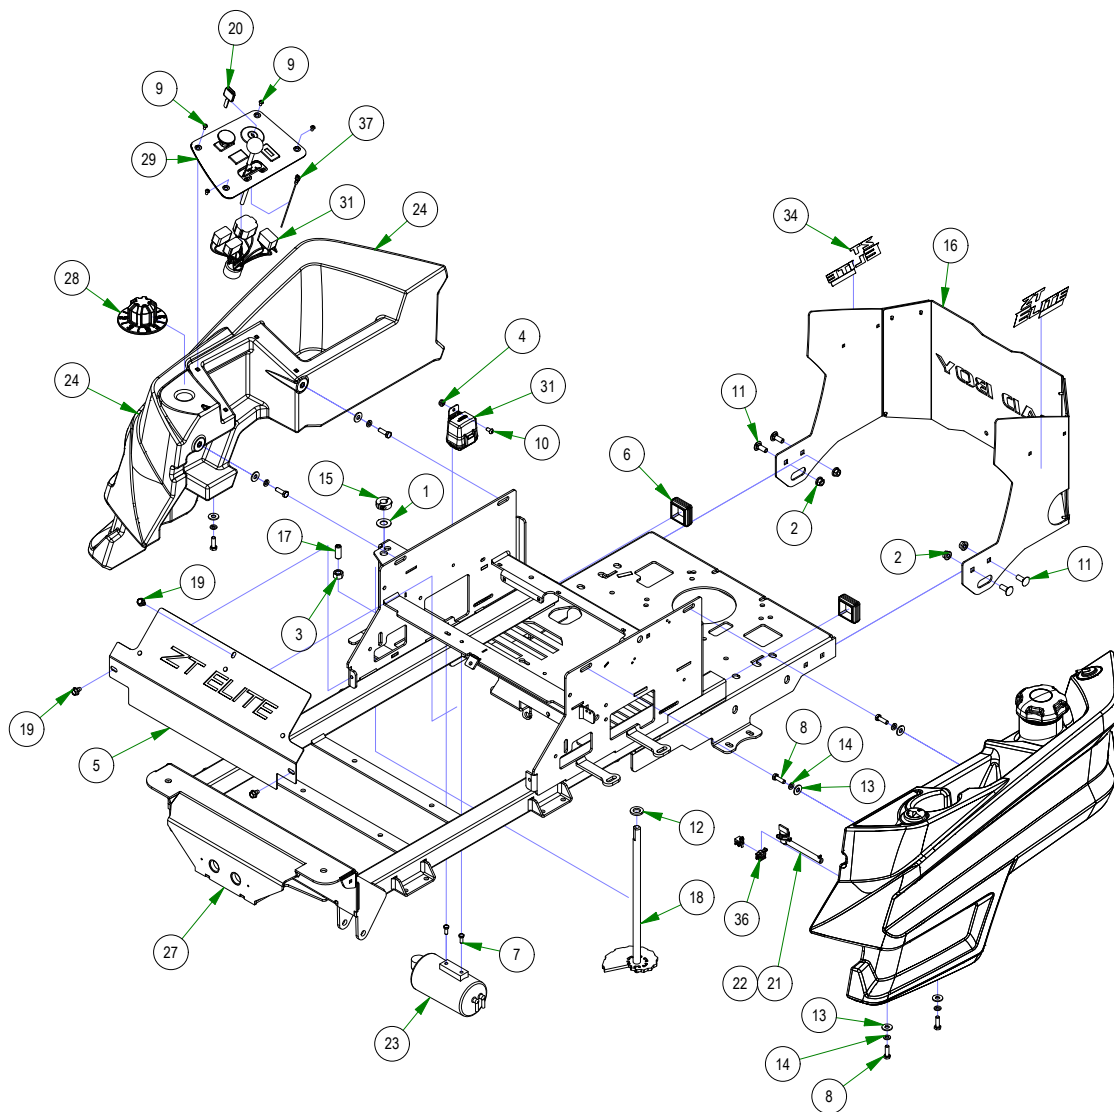

BAD BOY MOWERS

PARTS SECTION: FUEL TANK & REAR COVER

PARTS SECTION: FUEL TANK & REAR COVER

Parts List				Parts List			
ITEM	QTY	PART NUMBER	DESCRIPTION	ITEM	QTY	PART NUMBER	DESCRIPTION
1	1	013-0080-00	.625 ID x 1.250 OD x .062 THK FW Nylon	20	1	042-9000-00	Ignition Key
2	4	013-5202-00	3/8-16 NYLON INSERT FLANGE LOCKNUT (GR.F) ZINC	21	1	051-0001-23	15" Fuel Line Assembly
3	1	013-7018-00	1/2-13 HEX NUT ZINC	22	1	051-2014-23	37" Fuel Line Assembly
4	1	013-9001-00	1/4-20 HEX SERRATED FLANGE NUT HARD/ZINC	23	1	067-0020-01	ZT/Mav EPA Cannister Assy
5	1	014-3320-23	2023 ZT Elite Cooler Cover Assembly	24	1	067-2020-00	2021 Maverick Right Side Tank
6	2	014-9000-00	2X2 Frame Plug	25	1	067-2021-00	2021 Maverick Left Side Tank
7	2	018-0024-00	M6-1.0 X 16MM DIN 933 HEX TAP BOLT (CL 8.8) ZINC	26	1	067-9903-00	Fuel Pick-up for 067-2021-00
8	7	018-2007-00	5/16-18 X 1 HEX CAP SCREW (GR.5) ZINC	27	1	070-2402-00	2024 ZT Elite Frame
9	4	018-2010-00	10-32 X 3/8 BUTTON SOCKET CAP SCREW 18-8 STAINLESS STEEL	28	1	077-9000-00	MZ/ZT Deck Height Dial
				29	1	079-3560-23	2023 Control Panel Assembly
10	1	018-2012-00	1/4-20 X 1/2 BUTTON SOCKET CAP SCREW 18-8 STAINLESS STEEL	30	1	055-8020-00	Throttle Lever Assembly
				31	1	086-3600-00	2024 Wiring Harness with Clips
				32	1	086-1202-01	Relay Block Cover Replacement Kit
11	4	018-5044-00	3/8-16 X 1 CARRIAGE BOLT (GR.5) ZINC	33	4	086-1202-19	Relay
12	1	019-6017-00	.635 ID X 1.120 OD X .140 THICK FLAT WASHER NYLON	34	2	091-0511-00	ZT Elite Back Plate Decal
13	7	019-8044-00	5/16 USS FLAT WASHER (7/8 OD) ZINC	35	1	214-1007-00	Edge Clip With Ziptie
14	7	019-8051-00	5/16 SPLIT LOCKWASHER ZINC	36	1	214-1008-00	Edge Clip With Ziptie
15	1	025-0002-00	5/8" Split Collar	37	1	216-1000-17	2017 MZ/ZT/MAV Tach Wire Assy
16	1	026-0225-00	2022 ZT Elite Rear Cover Assembly				
17	1	028-0008-00	Dial Rod Plunger				
18	1	028-0070-17	ZT Deck Height Bar Assembly				
19	3	030-7044-00	5/16-18 X 1/2 HWH unslot (F) tcs zinc