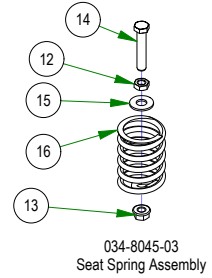

BAD BOY MOWERS

PARTS SECTION: FRAME SUB ASSEMBLIES