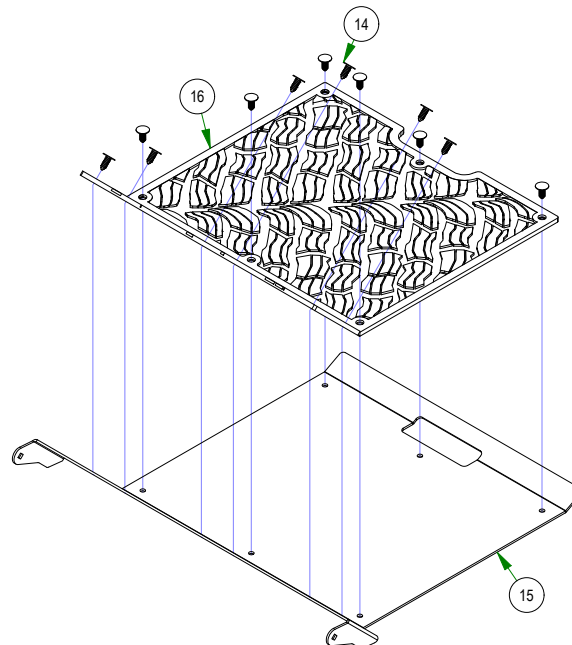

BAD BOY MOWERS

PARTS SECTION: FRAME SUB ASSEMBLIES

067-0020-01
ZT/Mav EPA Cannister Assy