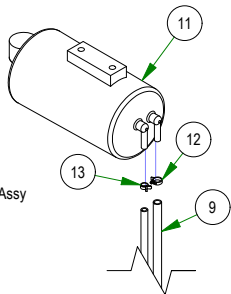

BAD BOY MOWERS

PARTS SECTION: FRAME SUB ASSEMBLIES

067-0020-01
ZT/Mav EPA Cannister Assy