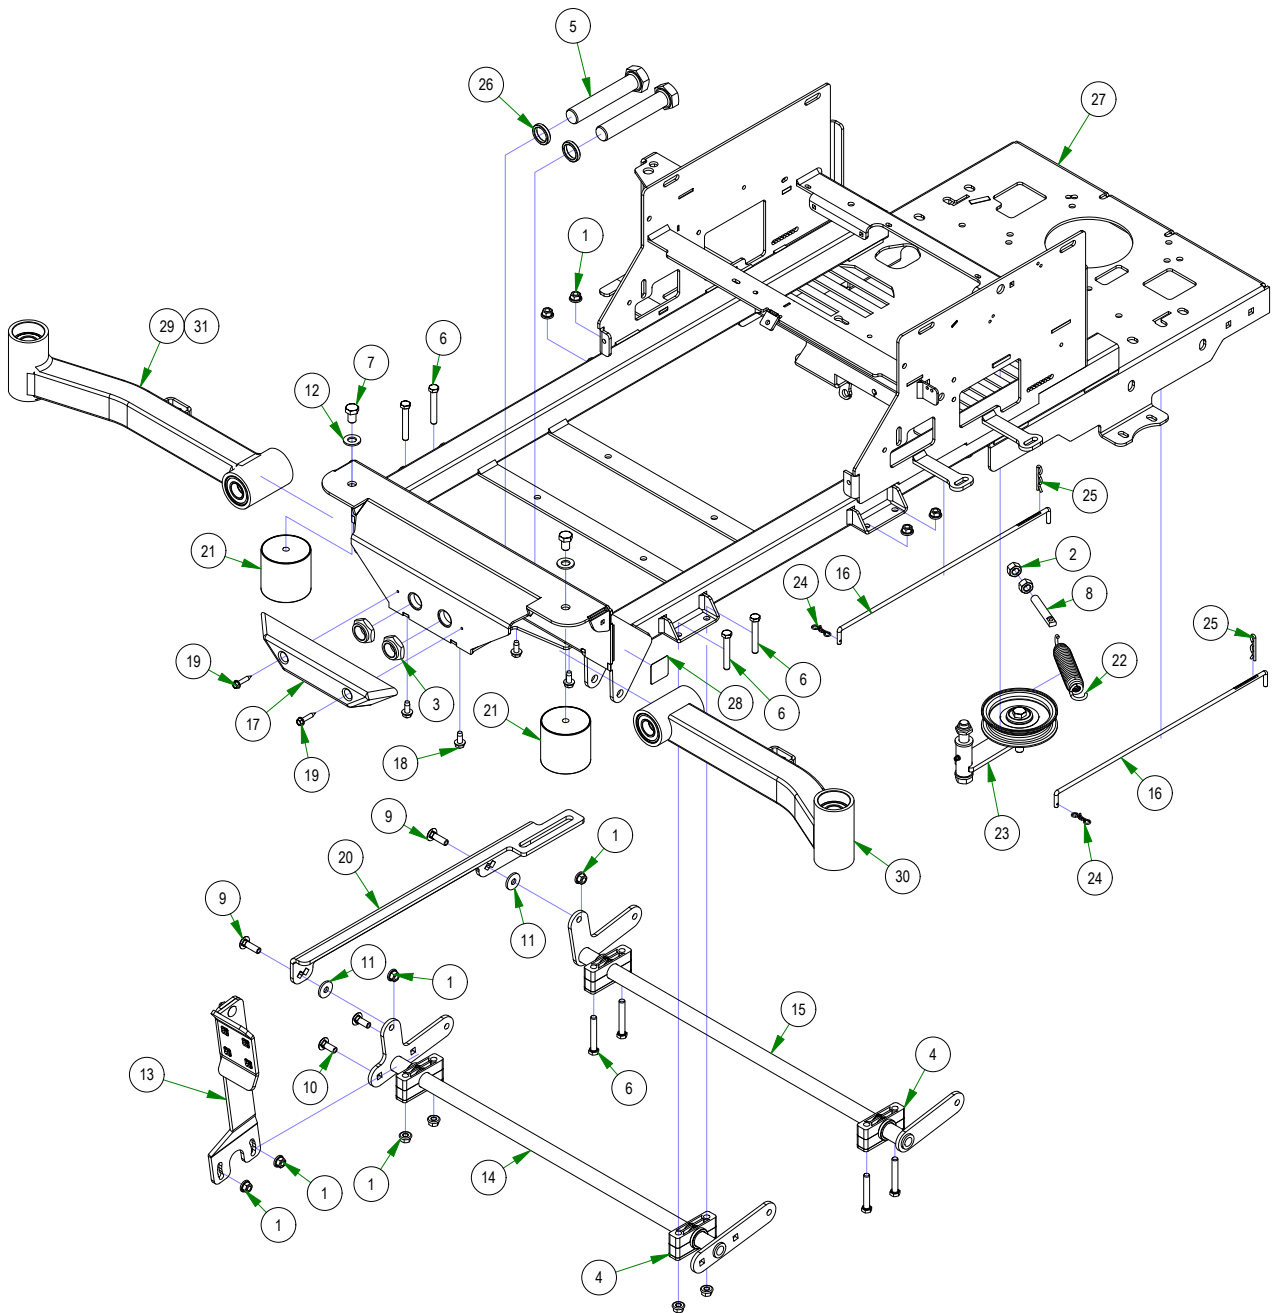

BAD BOY MOWERS

PARTS SECTION: LOWER FRAME

BAD BOY MOWERS

PARTS SECTION: LOWER FRAME

Parts List				Parts List			
ITEM	QTY	PART NUMBER	DESCRIPTION	ITEM	QTY	PART NUMBER	DESCRIPTION
1	12	013-5202-00	3/8-16 NYLON INSERT FLANGE LOCKNUT (GR.F) ZINC	17	1	029-7040-00	Bumper EZT
2	2	013-7018-00	1/2-13 HEX NUT ZINC	18	4	030-7042-00	5/16-18 X 3/4 HEX WASHER SLOT (F) TCS ZINC
3	2	013-9004-00	1"-14 NYLON INSERT JAM LOCKNUT ZINC	19	2	030-7047-00	1/4-14 X 1-1/4 HEX WASHER UNSLOT TEK/3 ZINC
4	4	017-9076-00	Pillow Block Kit	20	1	031-0510-00	2017 MZ/ZT Actuator Linkage
5	2	018-0026-00	1"-14 X 5-1/2 HEX CAP SCREW (GR.8) ZINC YELLOW	21	2	032-9002-00	Vibration Mount- Red Dot
6	8	018-0028-00	3/8-16 X 2-1/2 HEX CAP SCREW (GR.5) ZINC	22	1	034-2020-00	Deck Idler Spring
7	2	018-1055-00	1/2-13 X 3/4 HEX CAP SCREW (GR.5) ZINC	23	1	039-5944-01	ZT Pump Idler
8	1	018-2004-50	All Thread	24	2	044-2004-00	Bow Pin
9	2	018-5043-00	3/8-16 X 1-1/4 CARRIAGE BOLT ZINC	25	2	044-2008-00	Neutral Rod Clip
10	2	018-5044-00	3/8-16 X 1 CARRIAGE BOLT (GR.5) ZINC	26	2	058-1000-00	Spacer, 1x1.375x.25
11	2	019-2073-00	.390 ID X 1.12 OD X .125 THK FLAT WASHER NYLON	27	1	070-2402-00	2024 ZT Elite Frame
12	2	019-5702-00	1/2 SAE FLAT WASHER (1-1/16" OD) GR.8 ZINC YELLOW	28	1	091-8002-00	Independently Articulating Front Suspension Arms Patent Decal
13	1	026-0019-01	Foot Pedal Assembly	29	1	250-1751-21	2021 ZT Suspension Arm Assembly Short Right (48")
14	1	028-0002-00	Actuator Bar Front- 2017 MZ/ZT	30	1	250-1801-21	2021 ZT Suspension Arm Assembly Left (48", 54", & 60")
15	1	028-0003-00	Actuator Bar Rear- 2017 MZ/ZT	31	1	250-1851-21	2021 ZT Suspension Arm Assembly Long Right (54" & 60")
16	2	028-0070-00	Neutral Rod