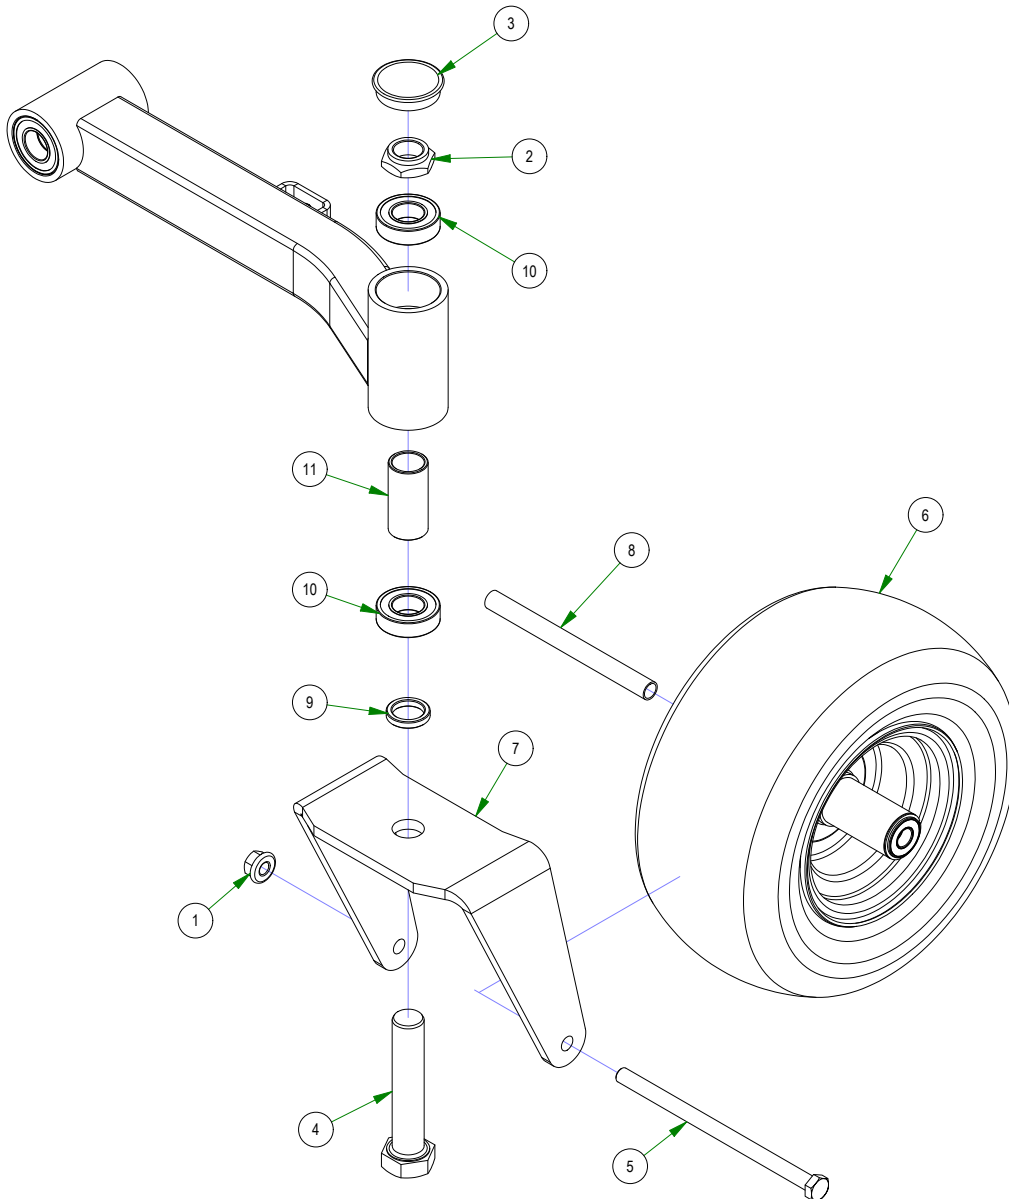

# PARTS SECTION: DECK SUB ASSEMBLIES

Parts List				Parts List			
ITEM	QTY	PART NUMBER	DESCRIPTION	ITEM	QTY	PART NUMBER	DESCRIPTION
1	7	013-8049-00	5/16-18 NYLON INSERT FLANGE LOCKNUT ZINC	6	1	039-4871-00	Discharge Lower Chute Bracket
2	2	018-2007-00	5/16-18 X 1 HEX CAP SCREW (GR.5) ZINC	7	1	206-6017-00	Discharge Chute Hanger (deck mounted)
3	5	018-4703-00	5/16-18 X 1-1/4 CARRIAGE BOLT ZINC	8	1	210-6005-00	Rubber Discharge Chute
4	2	019-6042-00	.360 ID X .983 OD X .120 THICK FLAT WASHER NYLON	9	1	039-4863-00	60" Discharge Lower Bracket
5	1	039-4870-00	Discharge Upper Chute Bracket	10	1	039-4864-00	60" Discharge Chute Upper Hanger

# PARTS SECTION: FRONT FORK

Parts List				Parts List			
ITEM	QTY	PART NUMBER	DESCRIPTION	ITEM	QTY	PART NUMBER	DESCRIPTION
1	1	013-8050-00	1/2-13 NYLON INSERT FLANGE LOCKNUT ZINC	7	1	023-0003-00	2017 ZT Front Fork
2	1	013-9004-00	1"-14 NYLON INSERT JAM LOCKNUT ZINC	8	1	025-5202-00	Front Wheel Spanner
3	1	014-2025-00	2017 Bearing Cover	9	1	058-1000-00	Spacer, 1x1.375x.25
4	1	018-0005-00	1"-14 X 5 HEX CAP SCREW (GR.8) ZINC YELLOW	10	4	010-1050-00	1641 BEARING W/2 CONTACT RUBBER SEALS
5	1	018-0040-00	1/2-13 X 8-1/2 HEX CAP SCREW (GR.5) ZINC	11	2	025-0003-00	2016 Front Bearing Spacer
6	1	022-2017-00	13x6.5-6 Black Tire and Wheel Assembly				