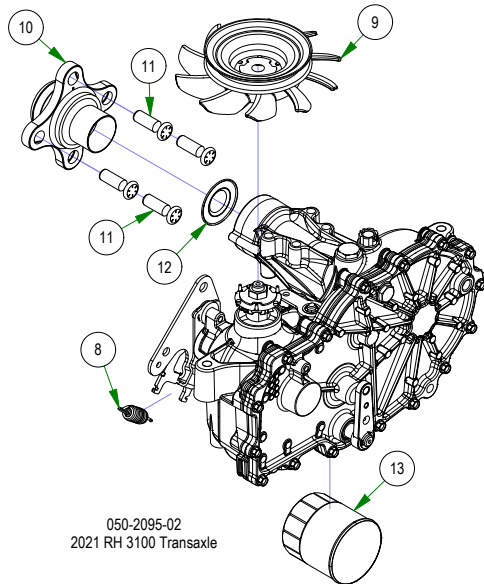

BAD BOY MOWERS

PARTS SECTION: WHEEL SUBASSEMBLIES

Parts List				Parts List			
ITEM	QTY	PART NUMBER	DESCRIPTION	ITEM	QTY	PART NUMBER	DESCRIPTION
1	1	022-5347-00	13 x 6.50 - 6 Tire	8	1	034-9080-00	Gold Transaxle Spring
2	1	022-7007-00	Front Tire Rim	9	1	050-2070-00	2021 ZT/Maverick Transaxle Fan/Pulley Kit
3	2	022-7009-00	Ball Bearing w/Retainer, 99502H-NR, .625 Bore x 1.375 OD x .4375 Width	10	1	050-2076-00	ZT Transaxle Wheel Hub
4	1	022-2019-17	WHEEL, 10", BLACK	11	4	050-2012-00	Transaxle Wheel Studs/ Drum Brake Studs
5	1	022-2028-RT	22-10x10 Reaper Tire Only	12	1	050-8010-00	2021 ZT/Maverick Transaxle Seal Kit (ZT-2800)
6	1	022-2015-50	ZT Wheel Only 22x11-10	13	1	063-1050-00	ZT Hydraulic Filter
7	1	022-2215-RT	22x11-10 Reaper Rear TIRE ONLY