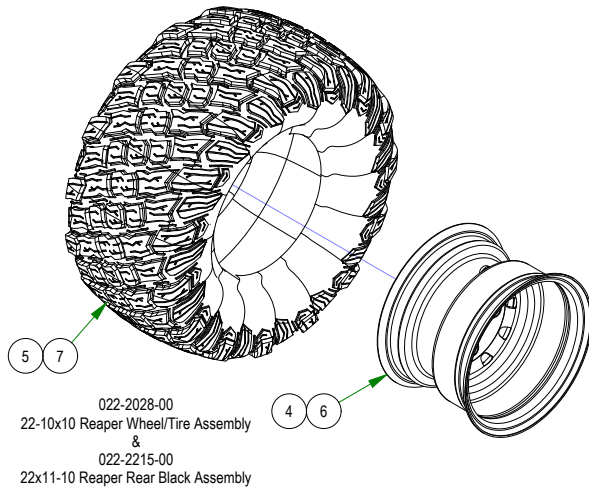

BAD BOY MOWERS

PARTS SECTION: WHEEL SUBASSEMBLIES

Parts List				Parts List			
ITEM	QTY	PART NUMBER	DESCRIPTION	ITEM	QTY	PART NUMBER	DESCRIPTION
1	1	022-5347-00	13 x 6.50 - 6 Tire	8	1	034-9080-00	Gold Transaxle Spring
2	1	022-7007-00	Front Tire Rim	9	1	050-2070-00	2021 ZT/Maverick Transaxle Fan/Pulley Kit
3	2	022-7009-00	Ball Bearing w/Retainer, 99502H-NR, .625 Bore x 1.375 OD x .4375 Width	10	1	050-2076-00	ZT Transaxle Wheel Hub
4	1	022-2019-17	WHEEL, 10", BLACK	11	4	050-2012-00	Transaxle Wheel Studs/ Drum Brake Studs
5	1	022-2028-RT	22-10x10 Reaper Tire Only	12	1	050-8010-00	2021 ZT/Maverick Transaxle Seal Kit (ZT-2800)
6	1	022-2015-50	ZT Wheel Only 22x11-10	13	1	063-1050-00	ZT Hydraulic Filter
7	1	022-2215-RT	22x11-10 Reaper Rear TIRE ONLY